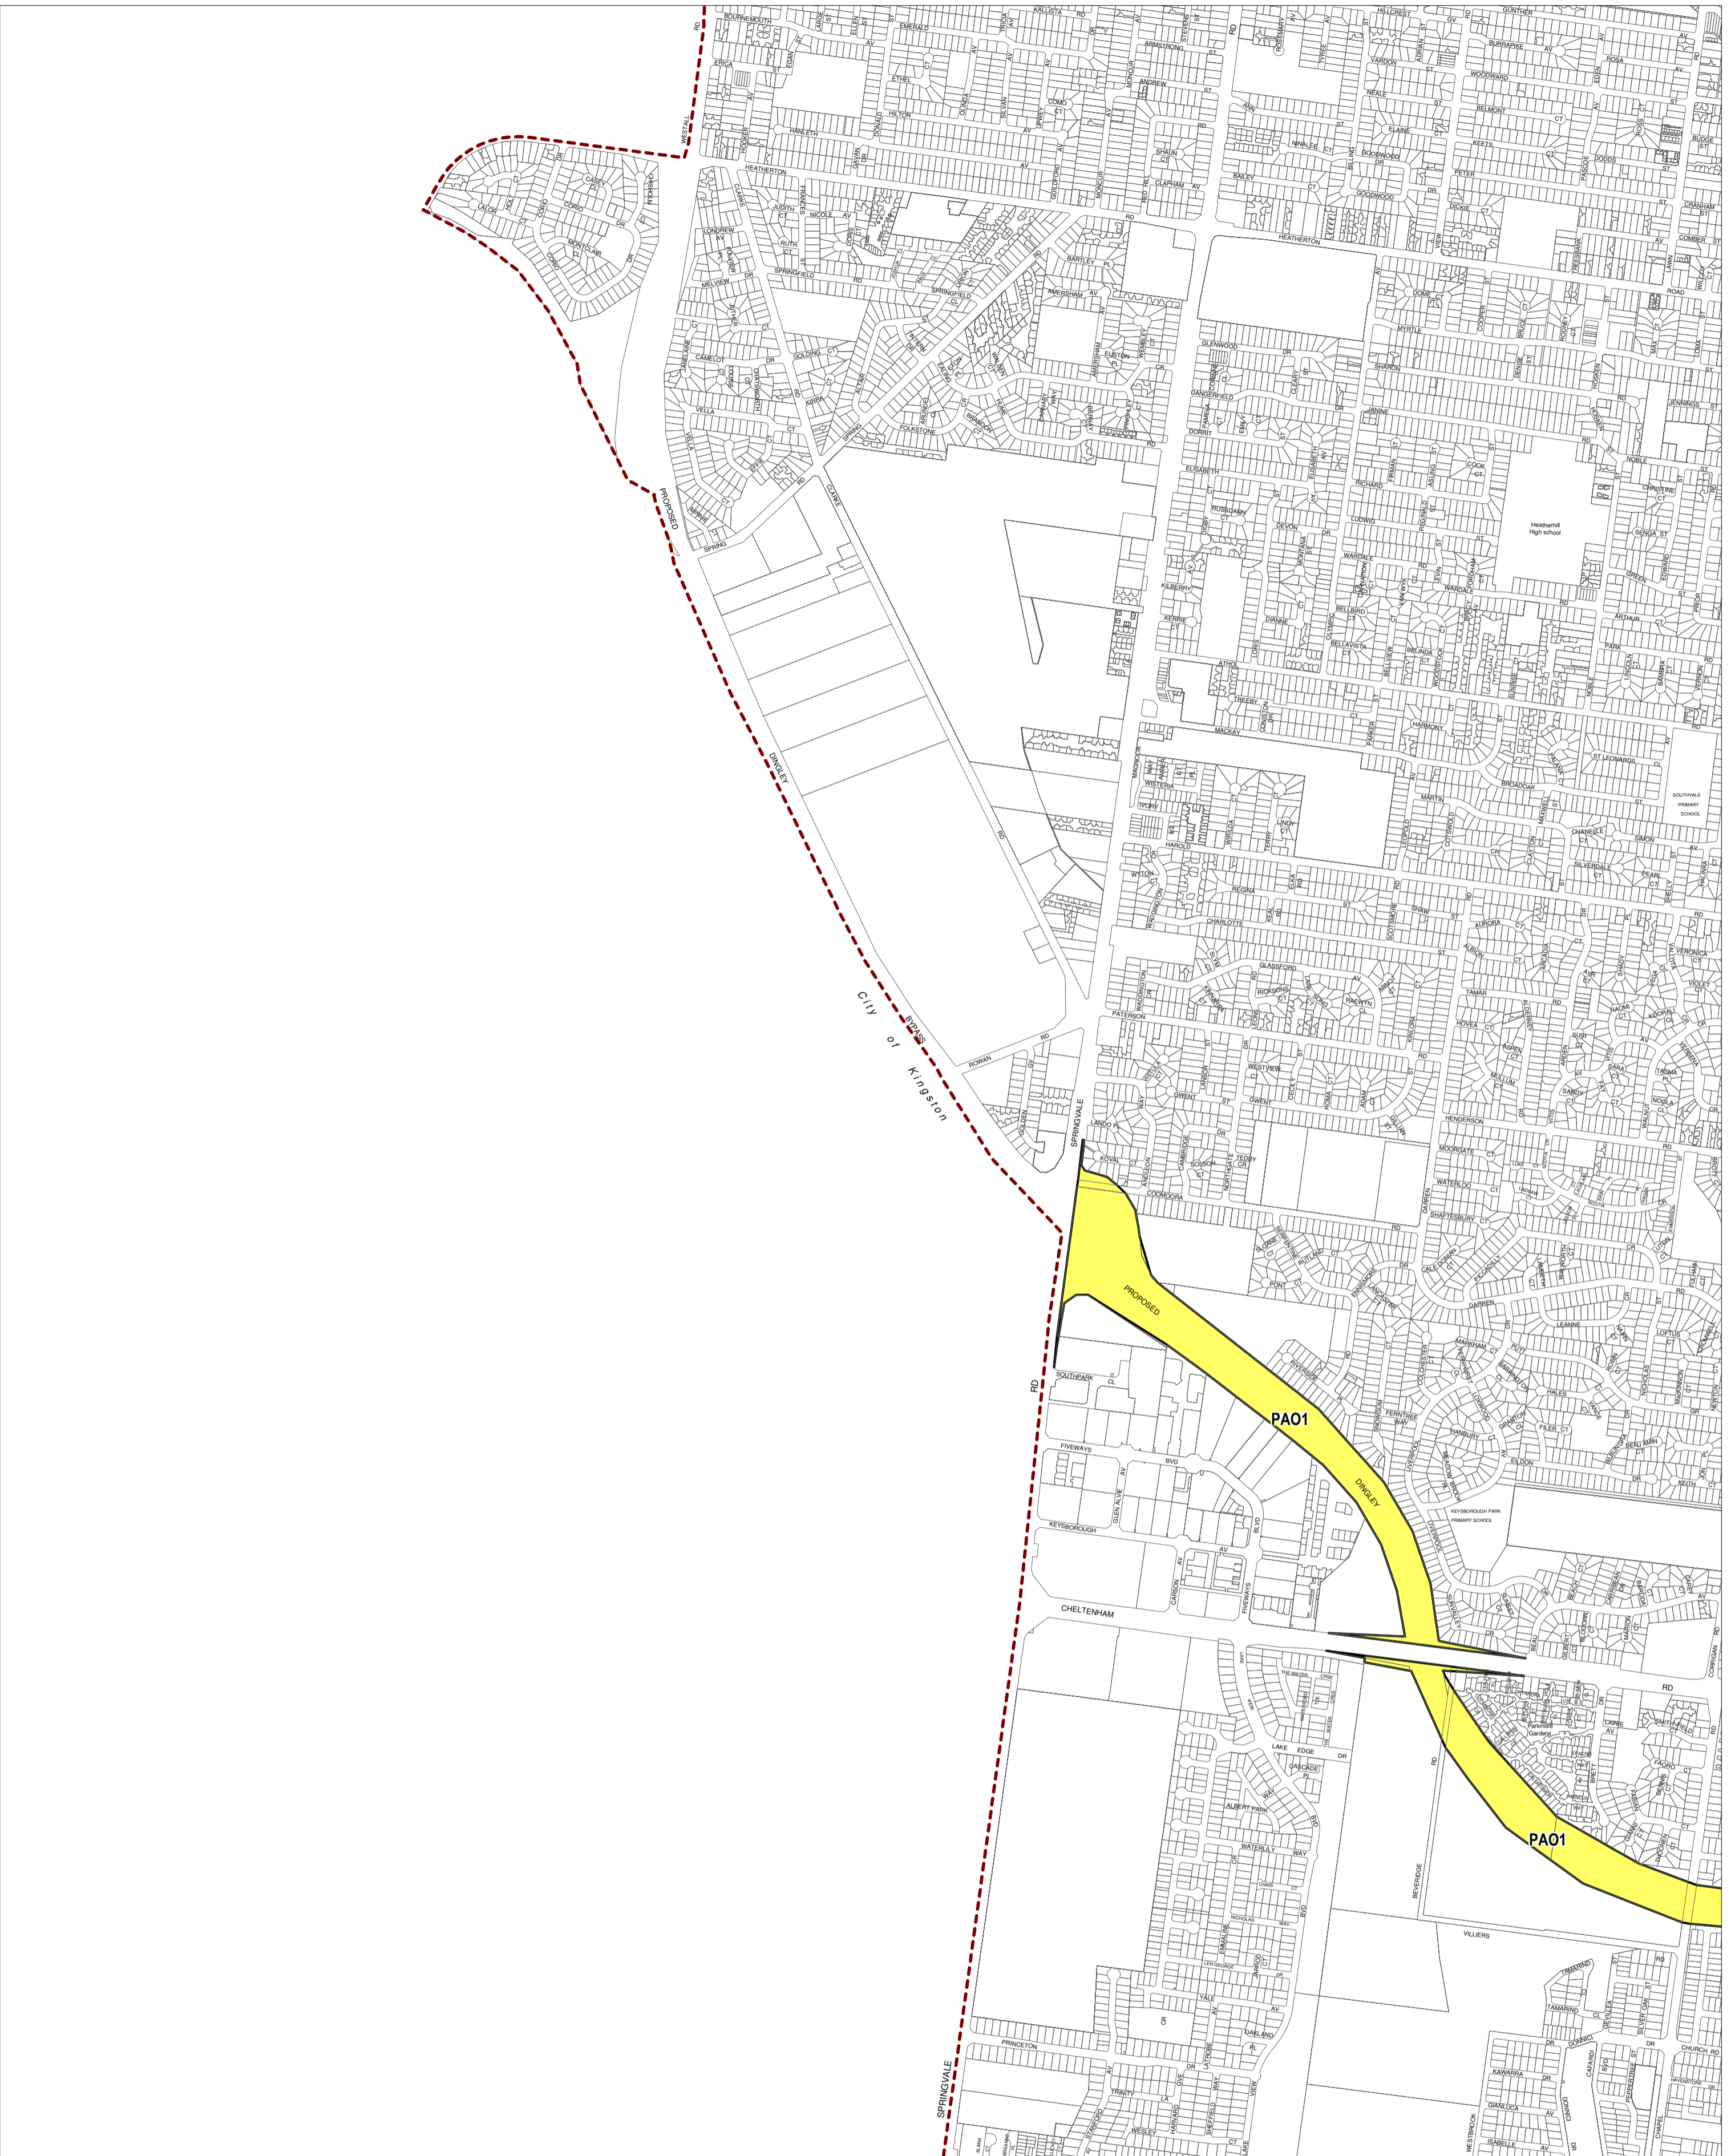

GREATER DANDENONG PLANNING SCHEME - LOCAL PROVISION

Overlays

PAO1 Public Acquisition Overlay 1

AUSTRALIAN MAP GRID ZONE 55

INDEX TO ADJOINING METRIC SERIES MAP

Printed: 3/6/2013

AMENDMENT C151