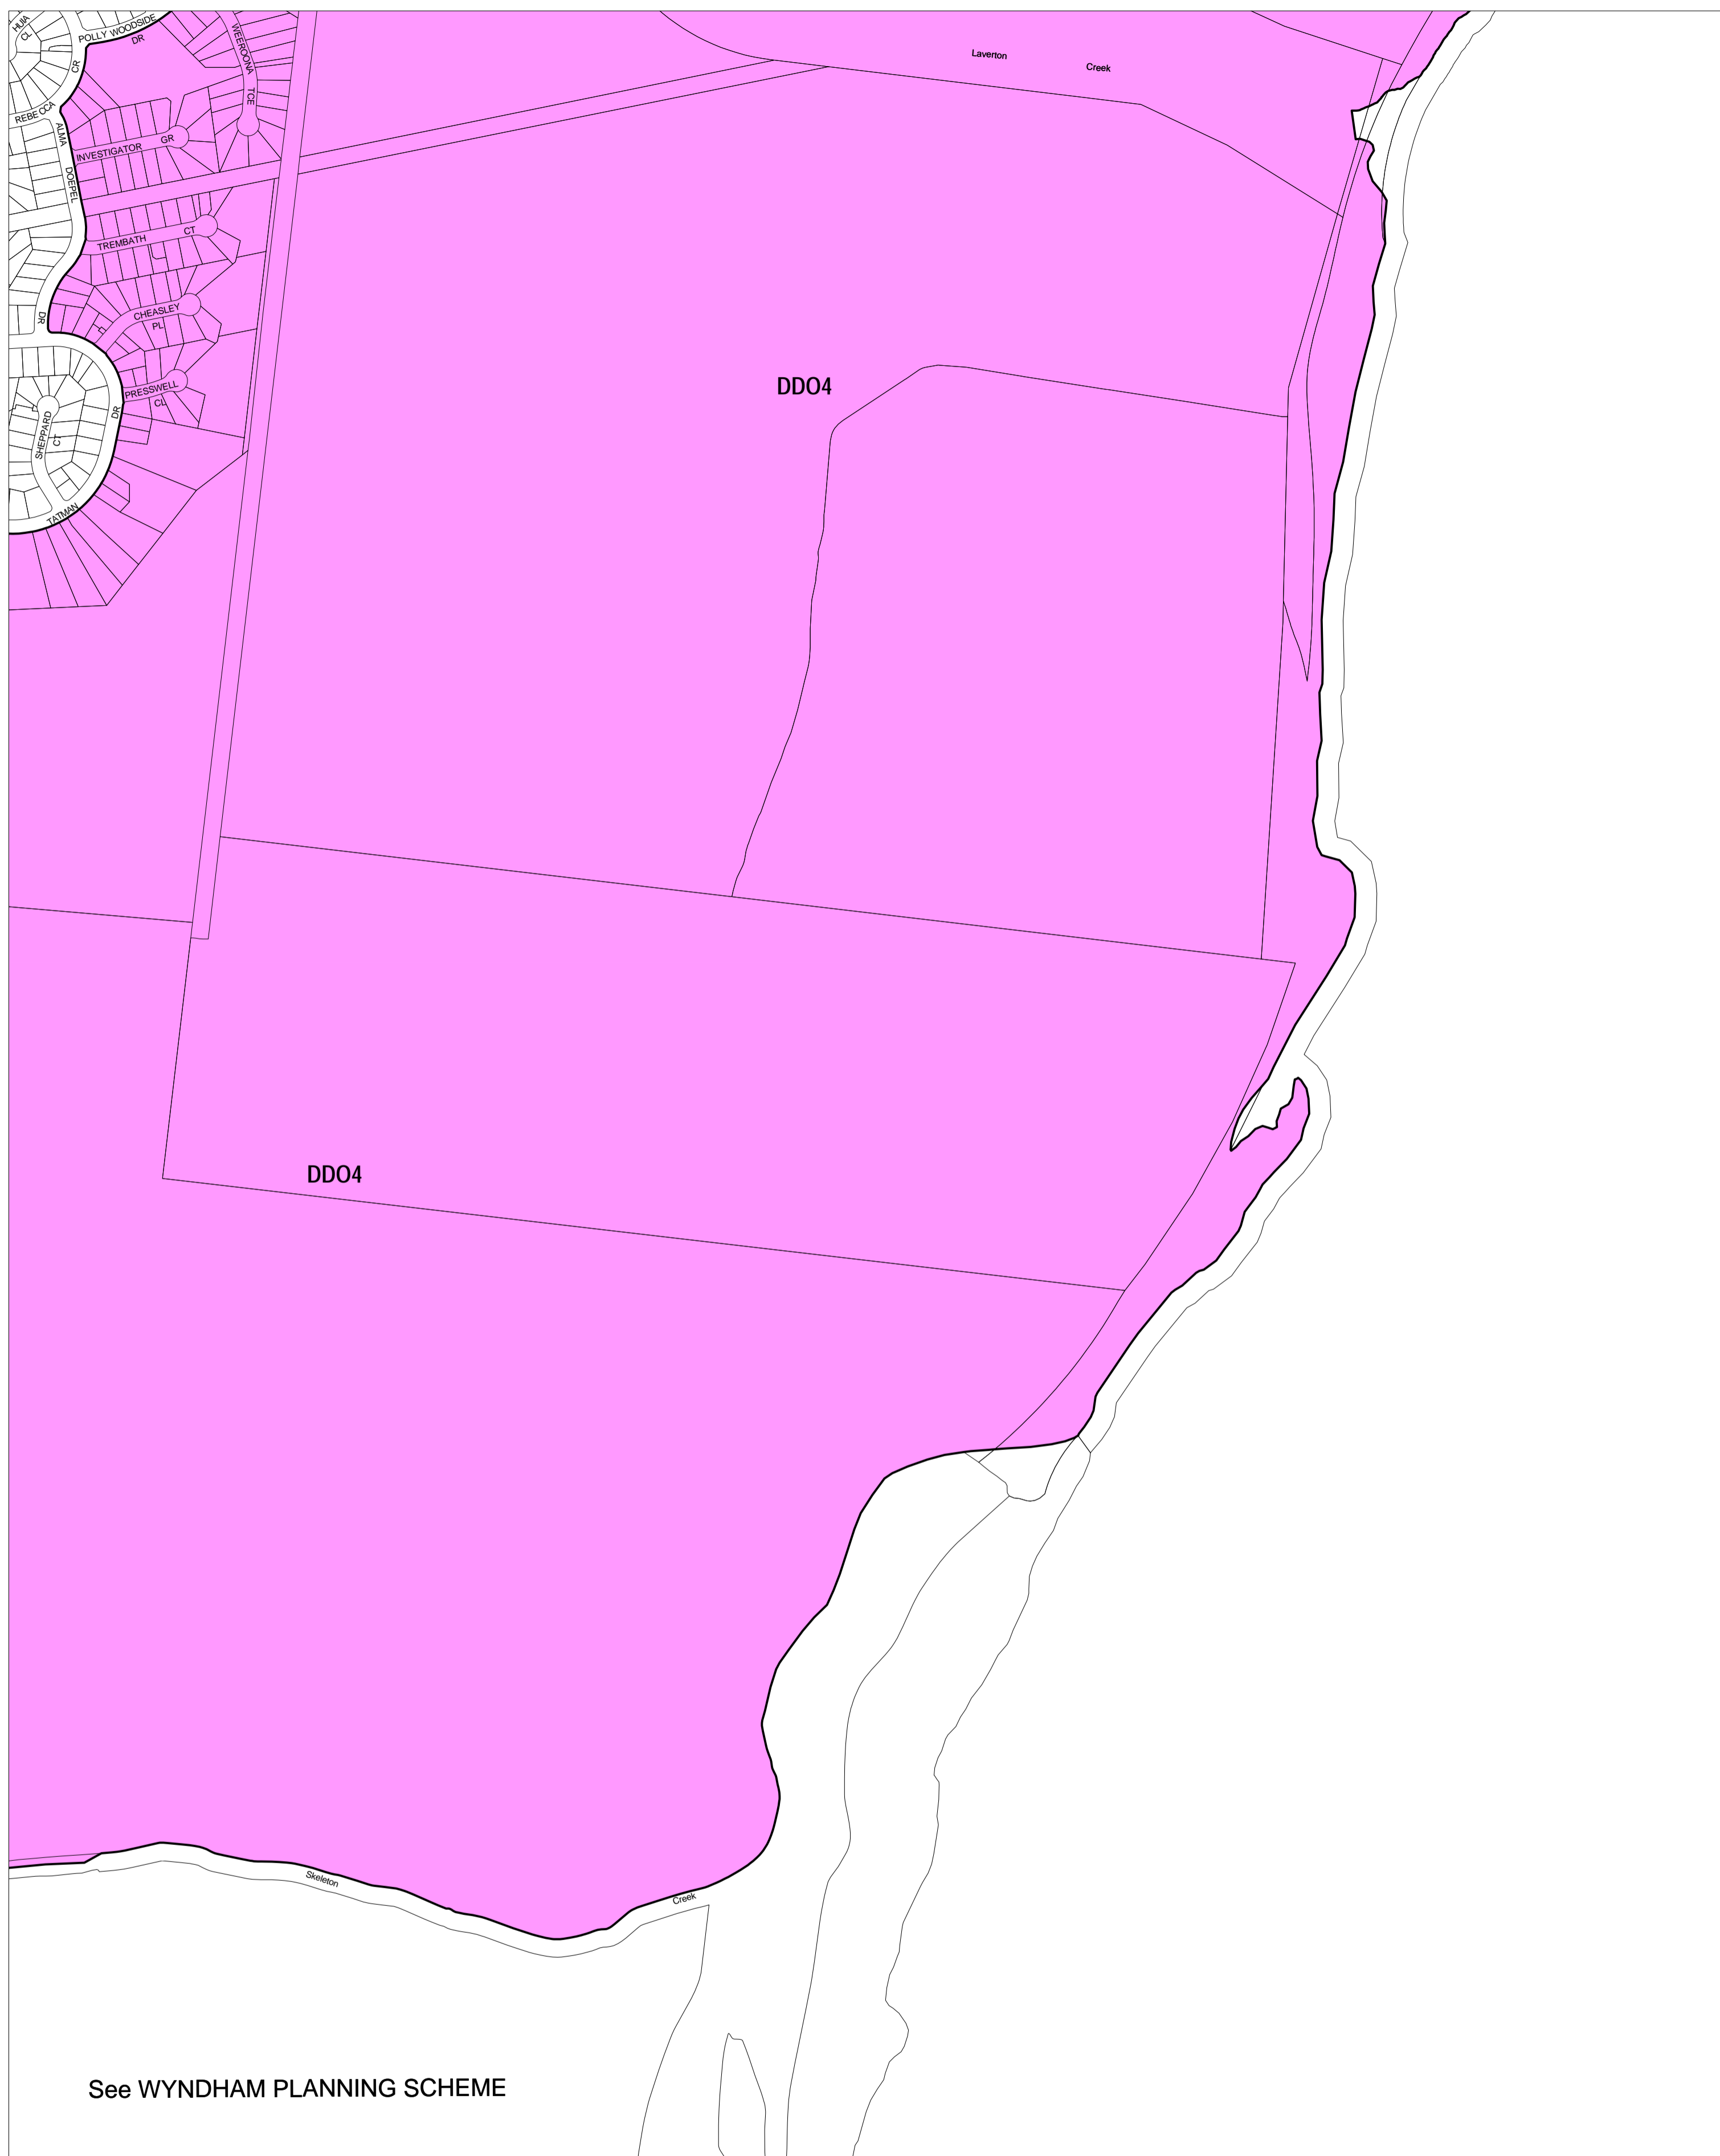

HOBSONS BAY PLANNING SCHEME - LOCAL PROVISION

Overlays
DDO4 Design And Development Overlay - Schedule 4

AUSTRALIAN MAP GRID ZONE 55

INDEX TO ADJOINING METRIC SERIES MAP

Printed: 17/3/2008