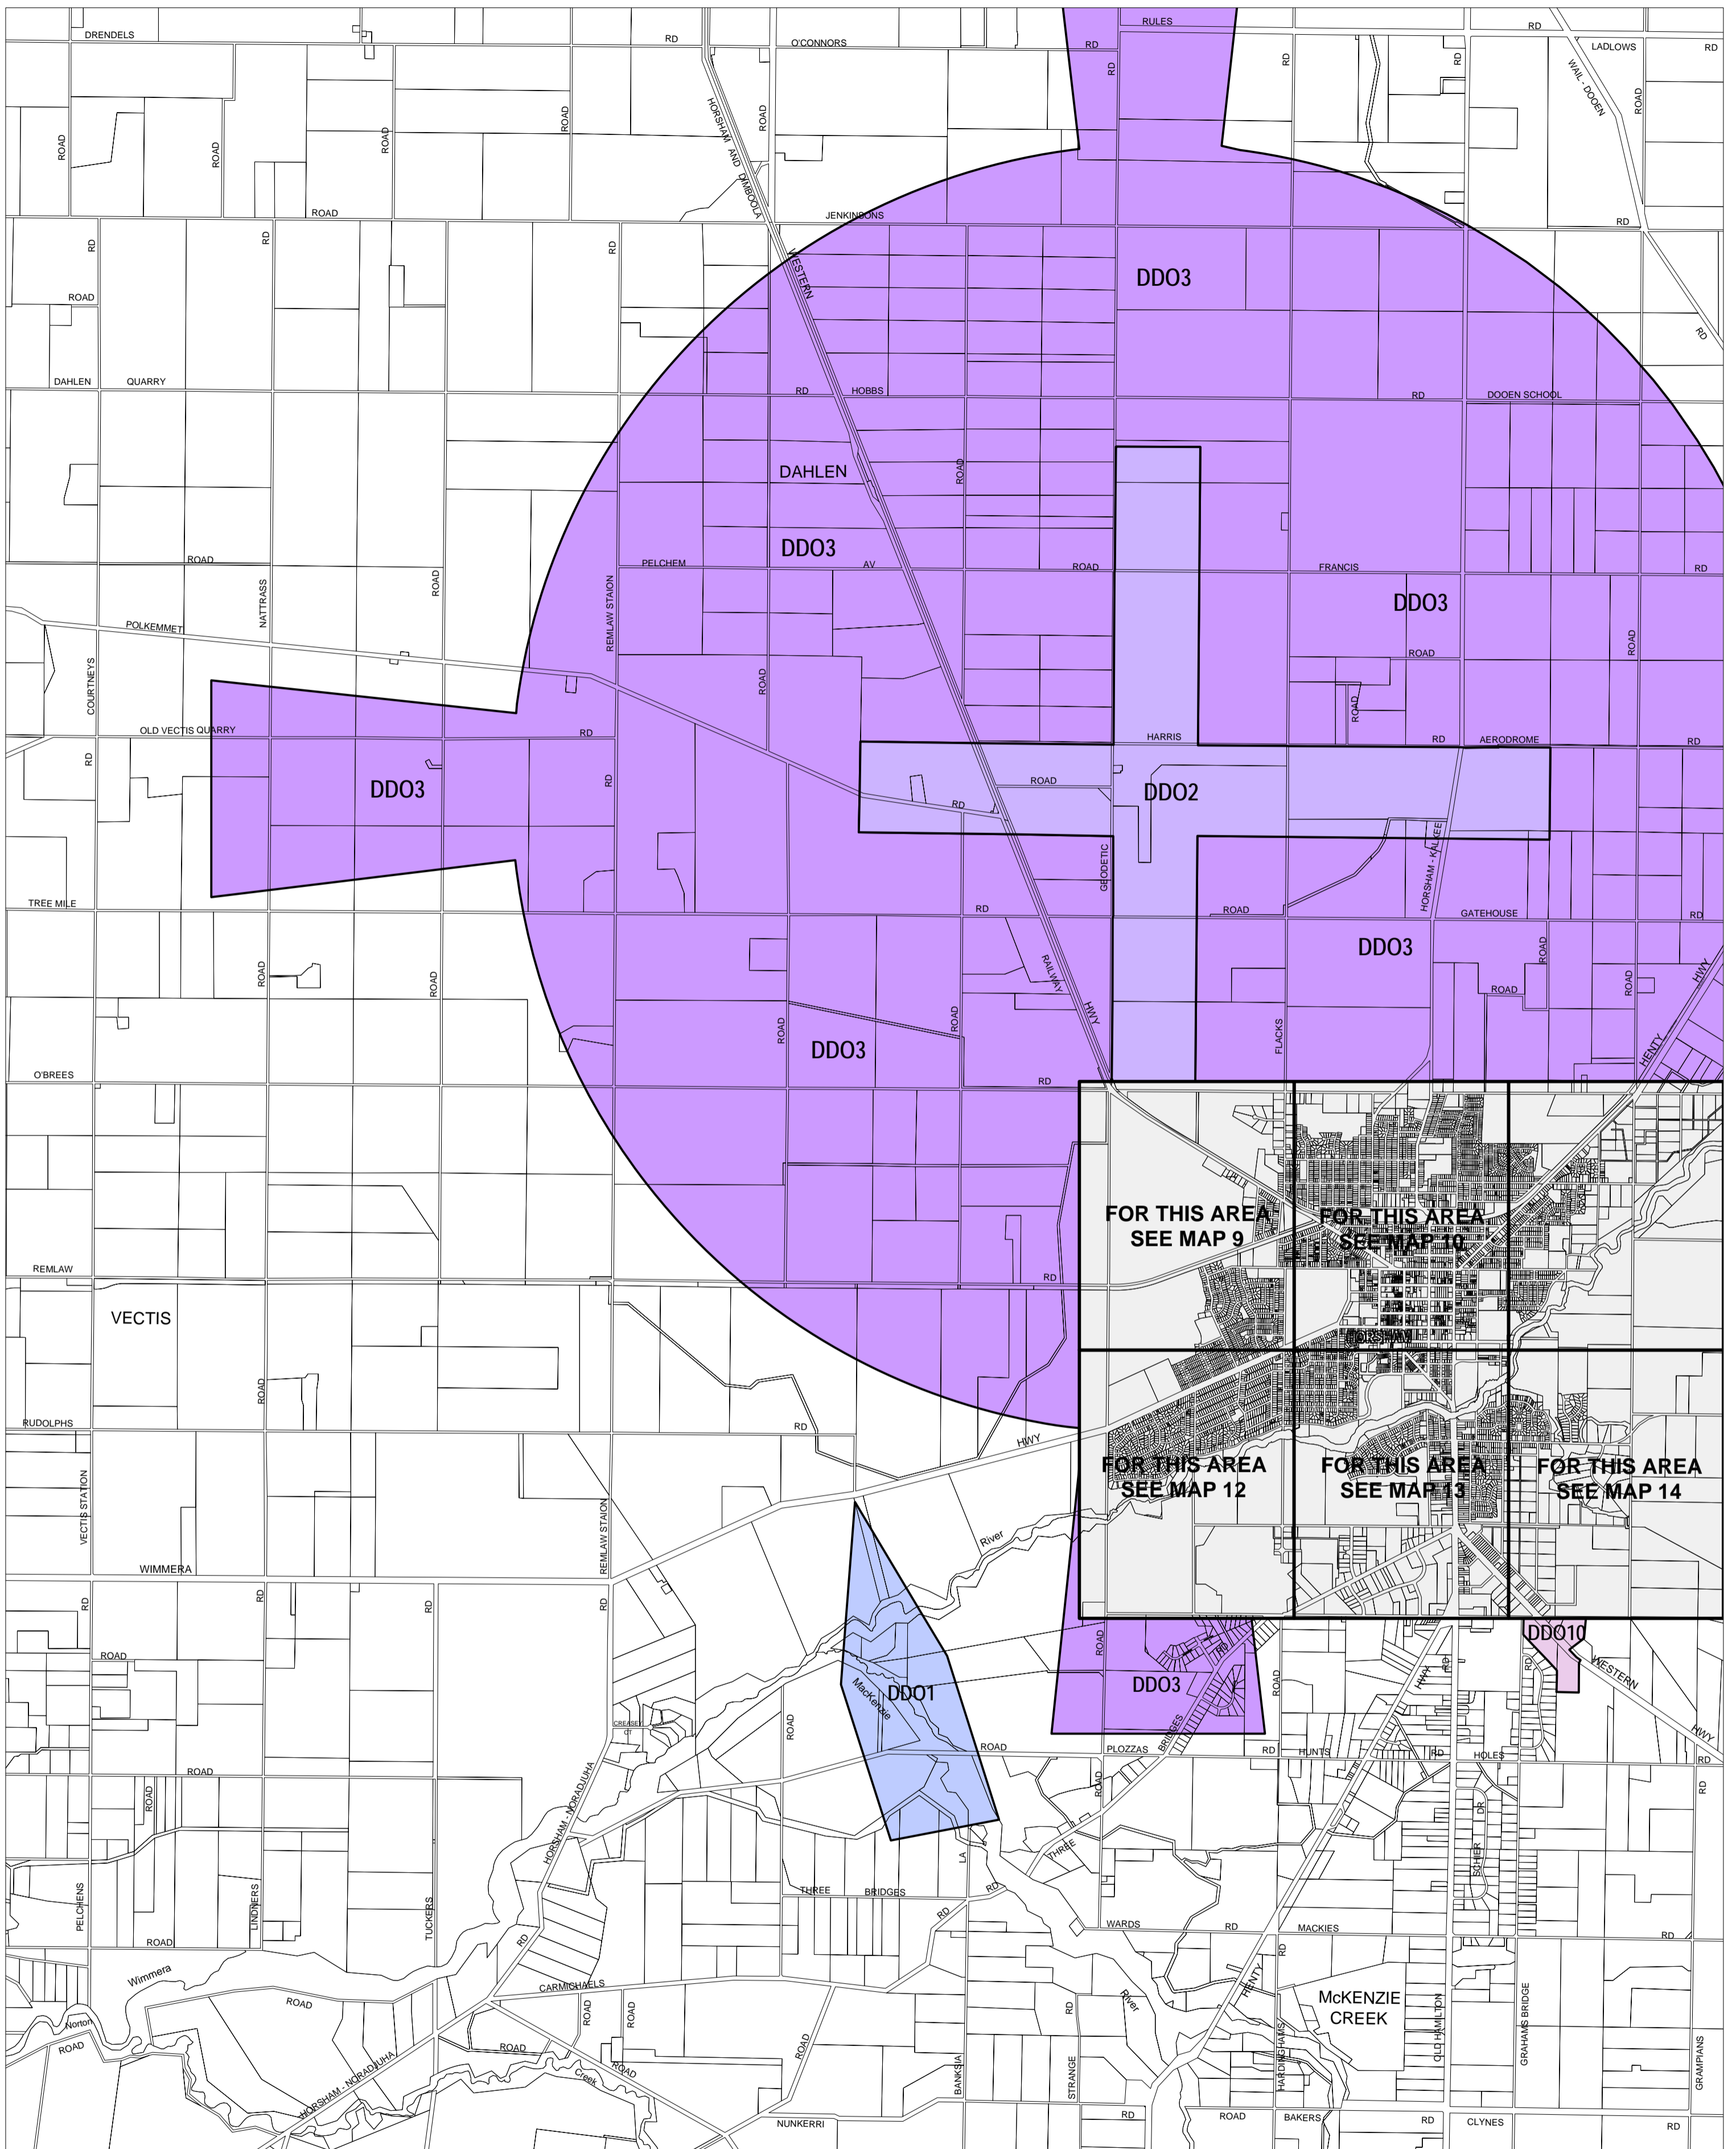

HORSHAM PLANNING SCHEME - LOCAL PROVISION

FOR THIS AREA SEE MAP 9

FOR THIS AREA SEE MAP 10

FOR THIS AREA SEE MAP 12

FOR THIS AREA SEE MAP 13

FOR THIS AREA SEE MAP 14

Overlays	
DDO1	Design And Development Overlay - Schedule 1
DDO10	Design And Development Overlay - Schedule 10
DDO2	Design And Development Overlay - Schedule 2
DDO3	Design And Development Overlay - Schedule 3

AUSTRALIAN MAP GRID ZONE 54

Printed: 6/5/2009

AMENDMENT C25 PART 2