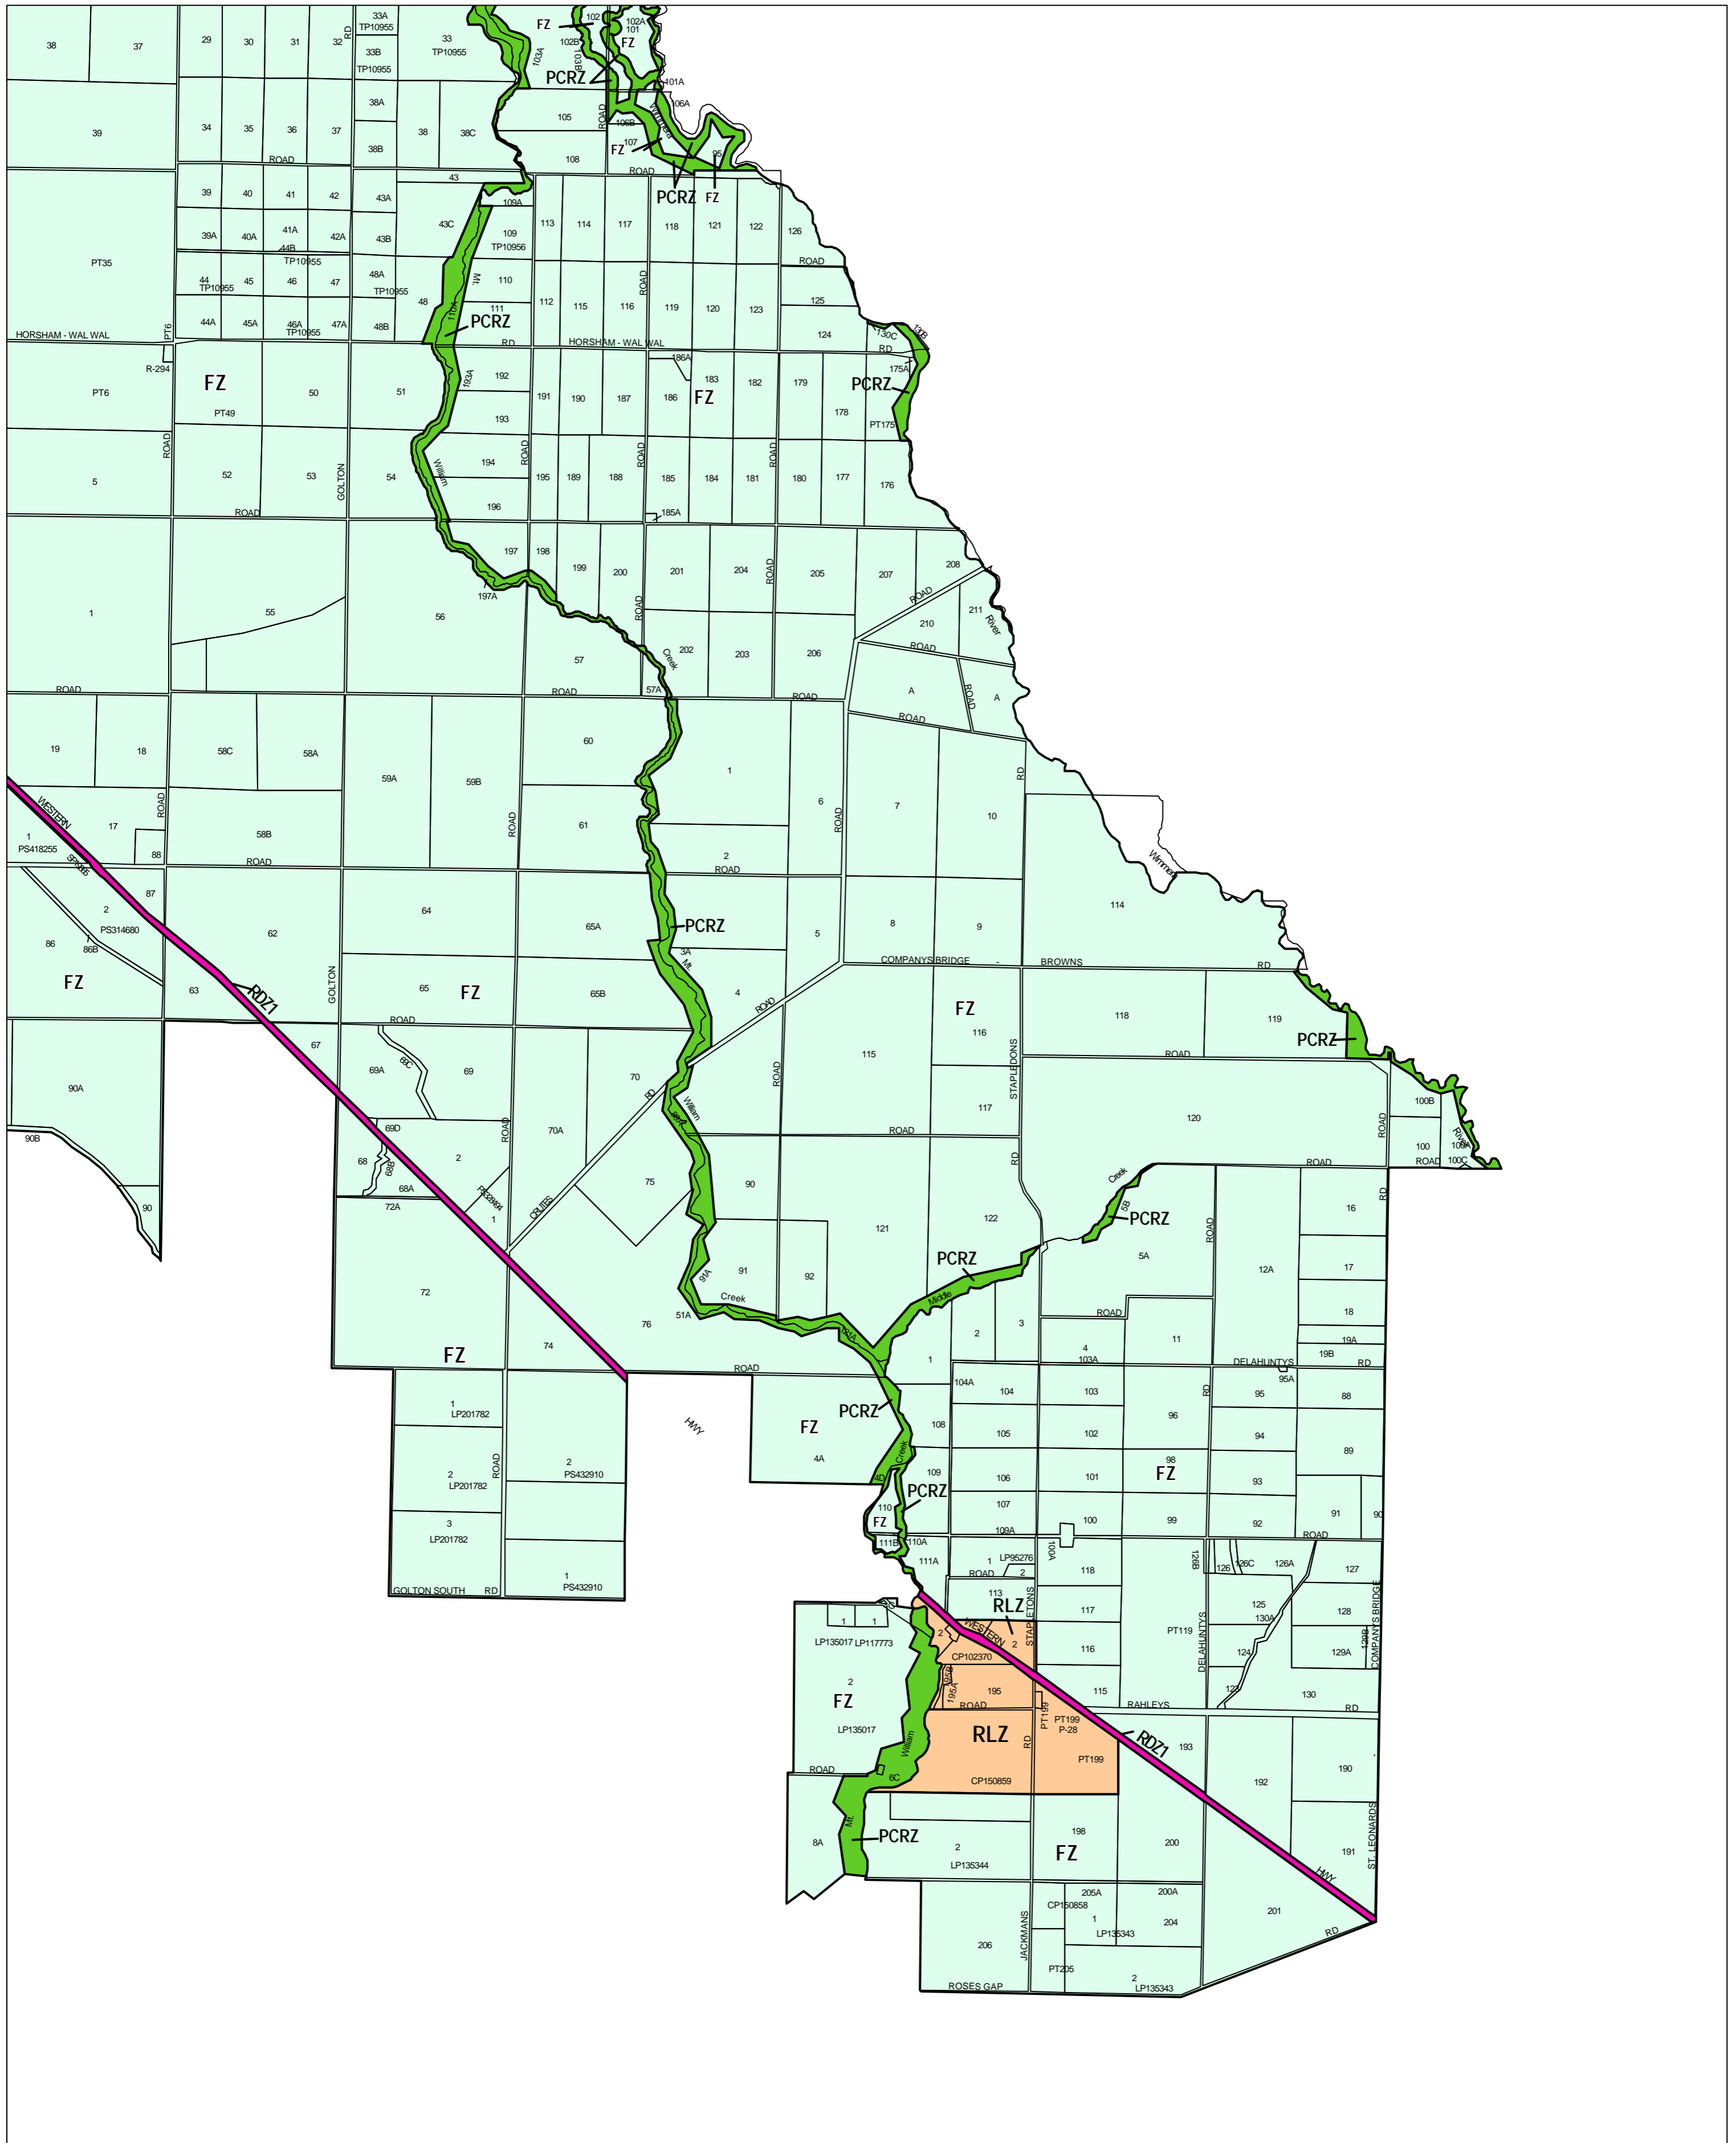

HORSHAM PLANNING SCHEME - LOCAL PROVISION

Public Land

- Public Conservation And Resource Zone
- Road Zone - Category 1

Rural

- Farming Zone
- Rural Living Zone

AUSTRALIAN MAP GRID ZONE 54

Printed: 12/7/2007

AMENDMENT C40