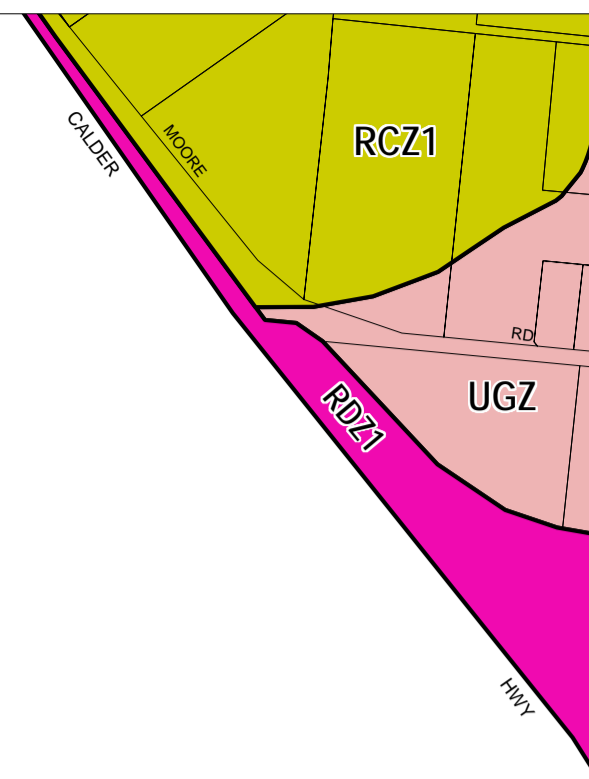

HUME PLANNING SCHEME - LOCAL PROVISION

Public Land	
Road Zone - Category 1	RDZ1
Rural	
Rural Conservation Zone - Schedule 1	RCZ1
Special Purpose	
Urban Growth Zone	UGZ

Printed: 12/11/2010

AMENDMENT C120