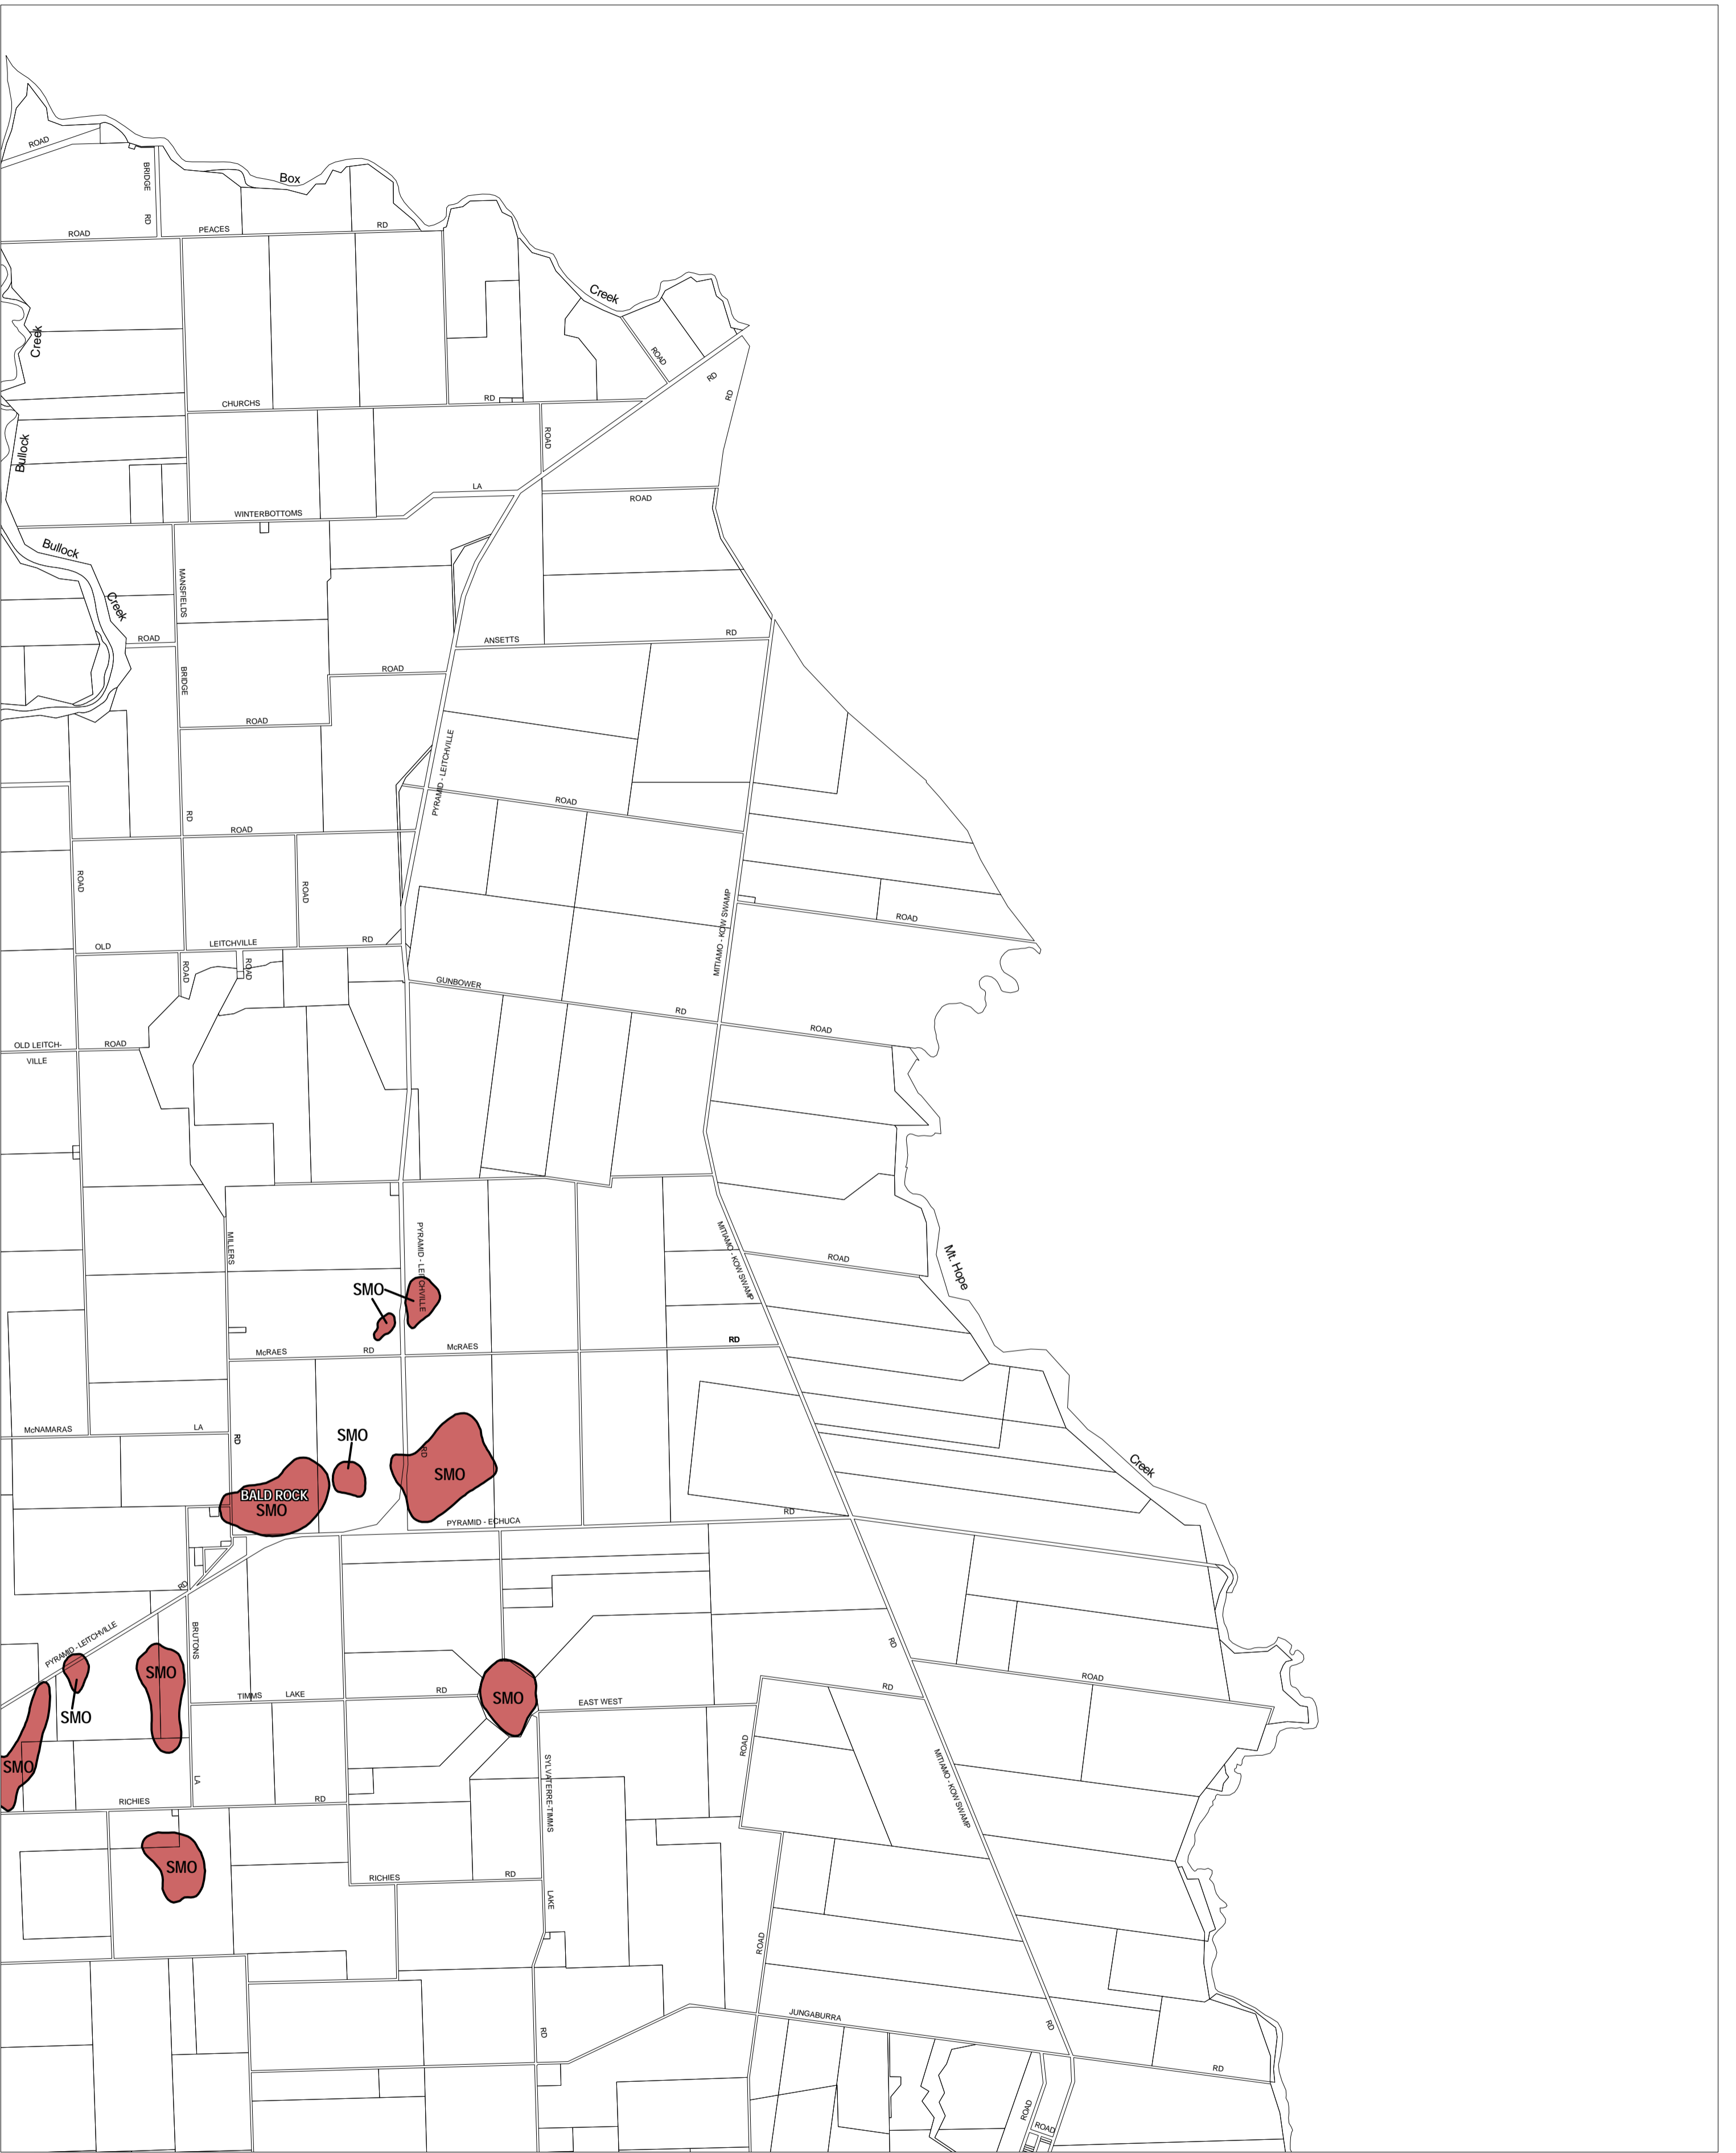

LODDON PLANNING SCHEME - LOCAL PROVISION

Overlays

Salinity Management Overlay

Printed: 2/10/2007