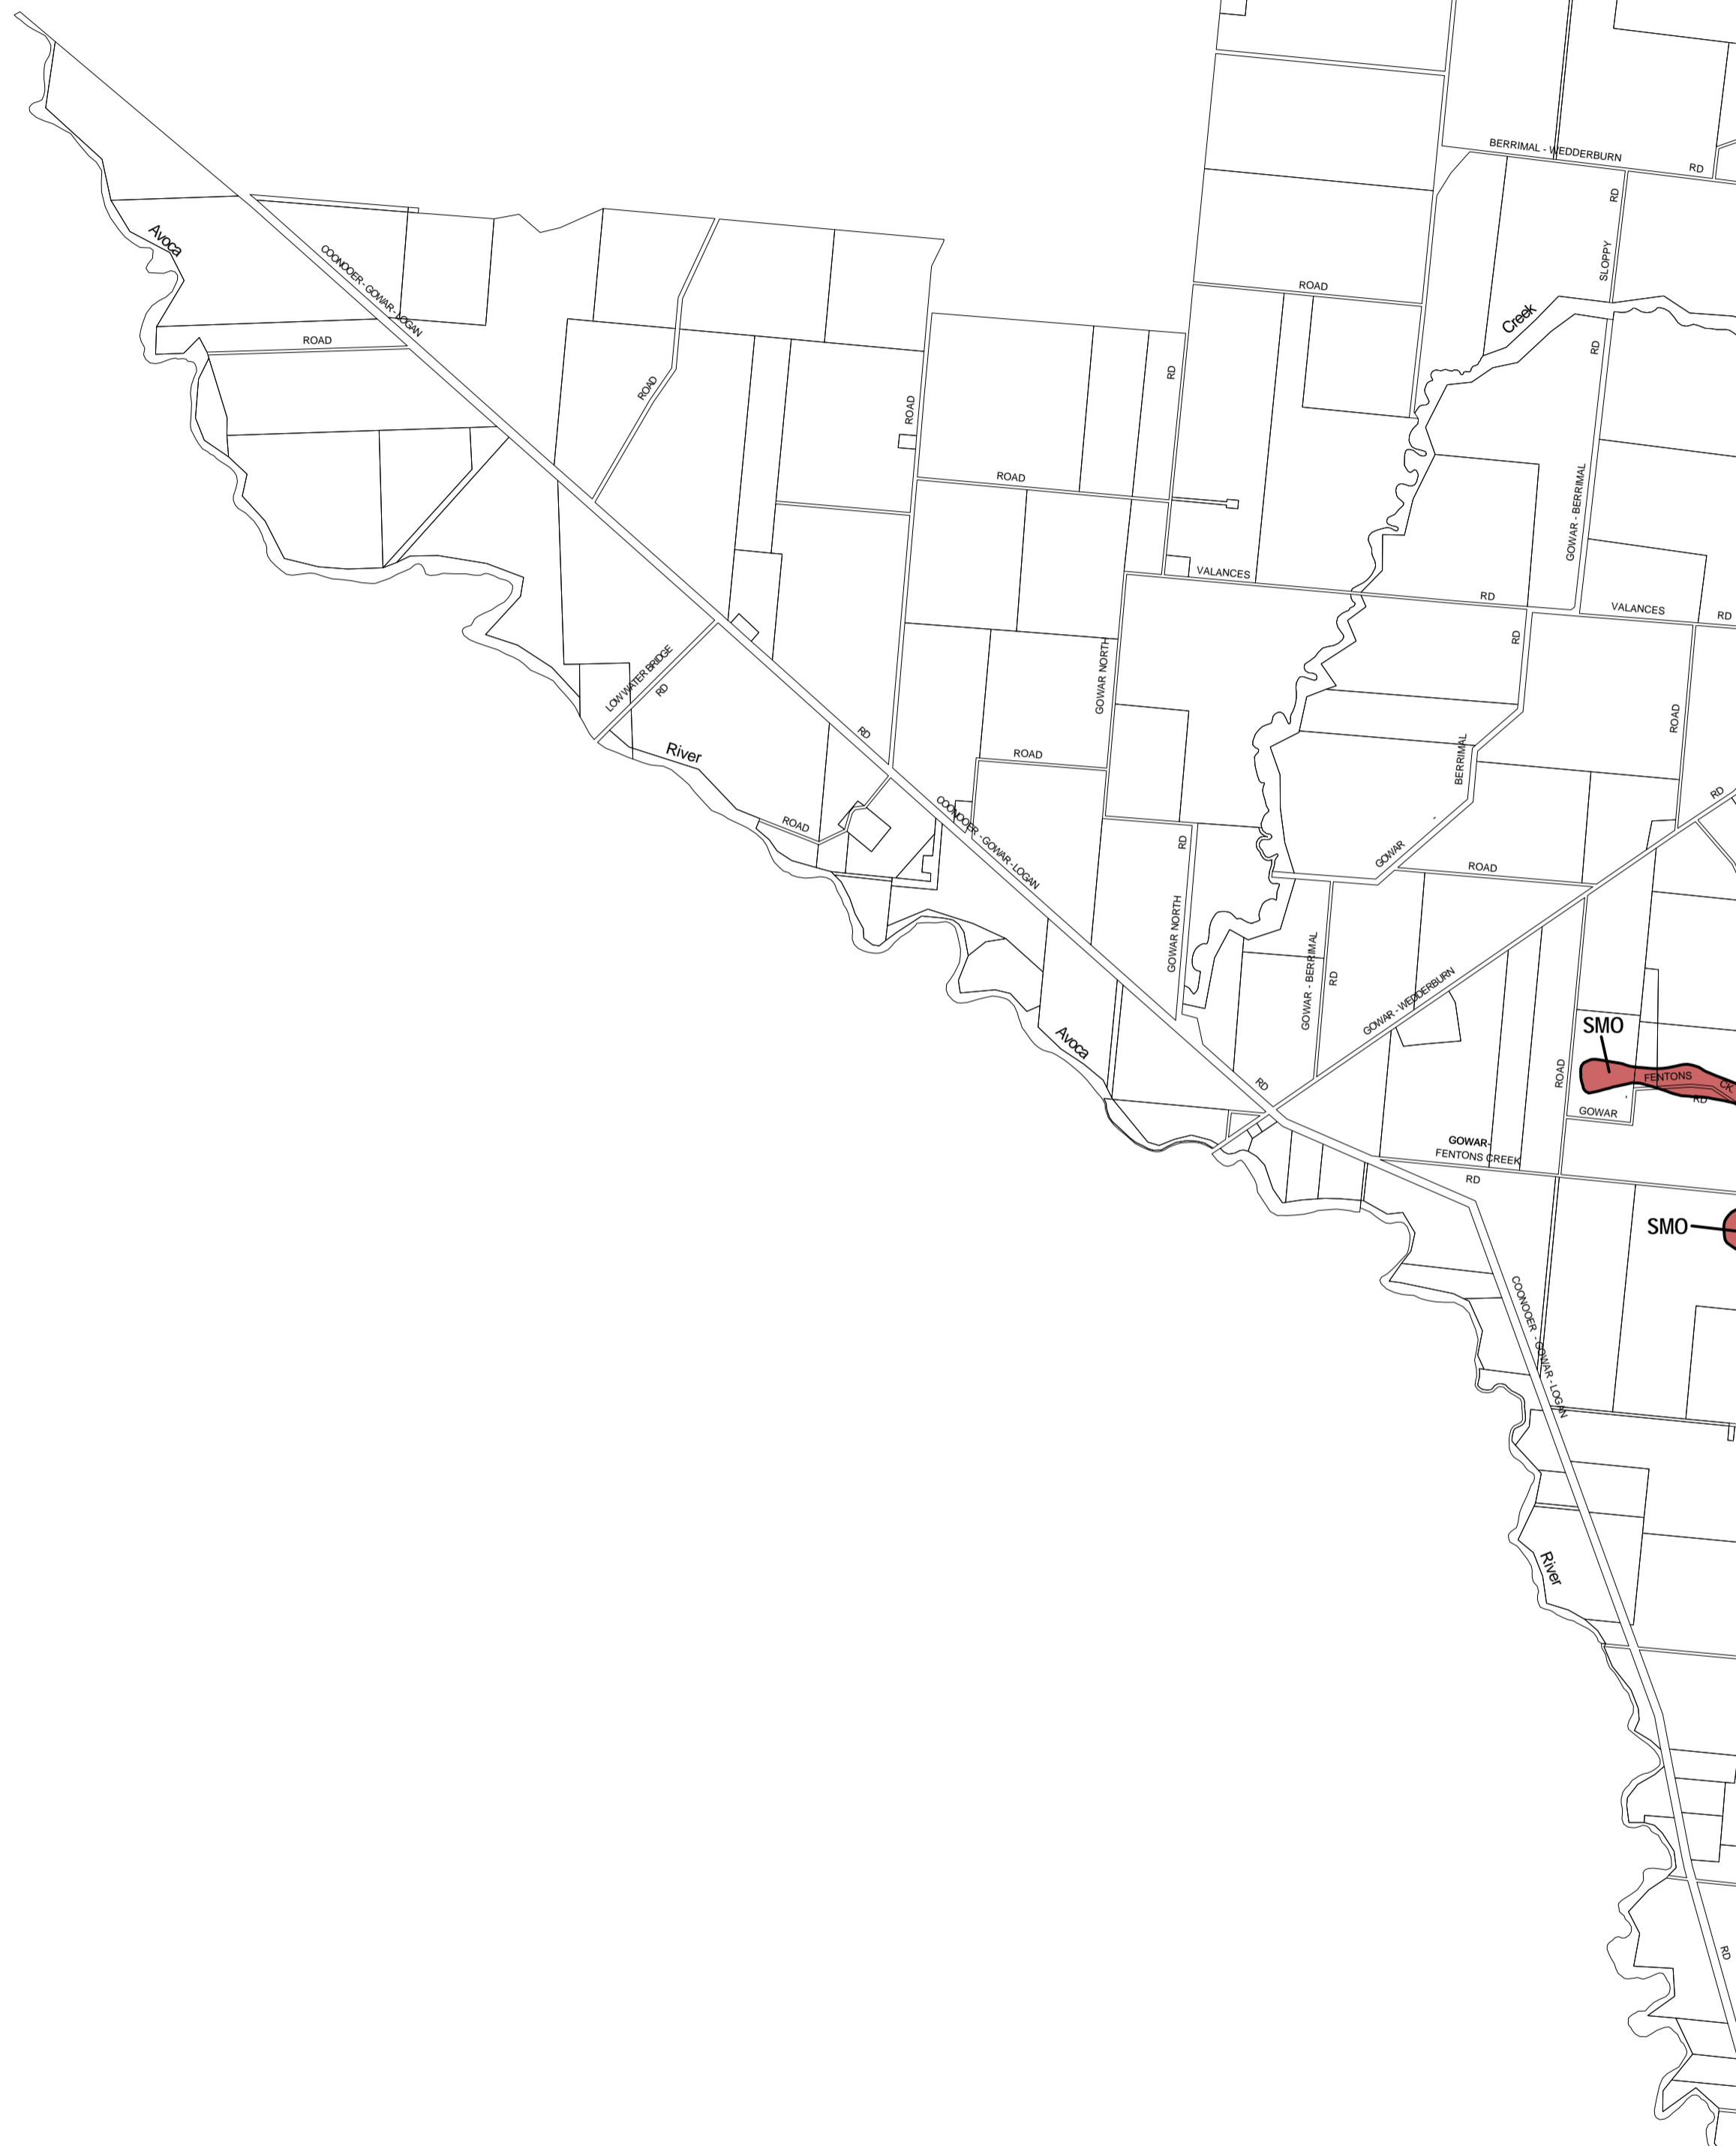

LODDON PLANNING SCHEME - LOCAL PROVISION

Overlays
Salinity Management Overlay

AUSTRALIAN MAP GRID ZONE 55

INDEX TO ADJOINING METRIC SERIES MAP

Printed: 2/10/2007