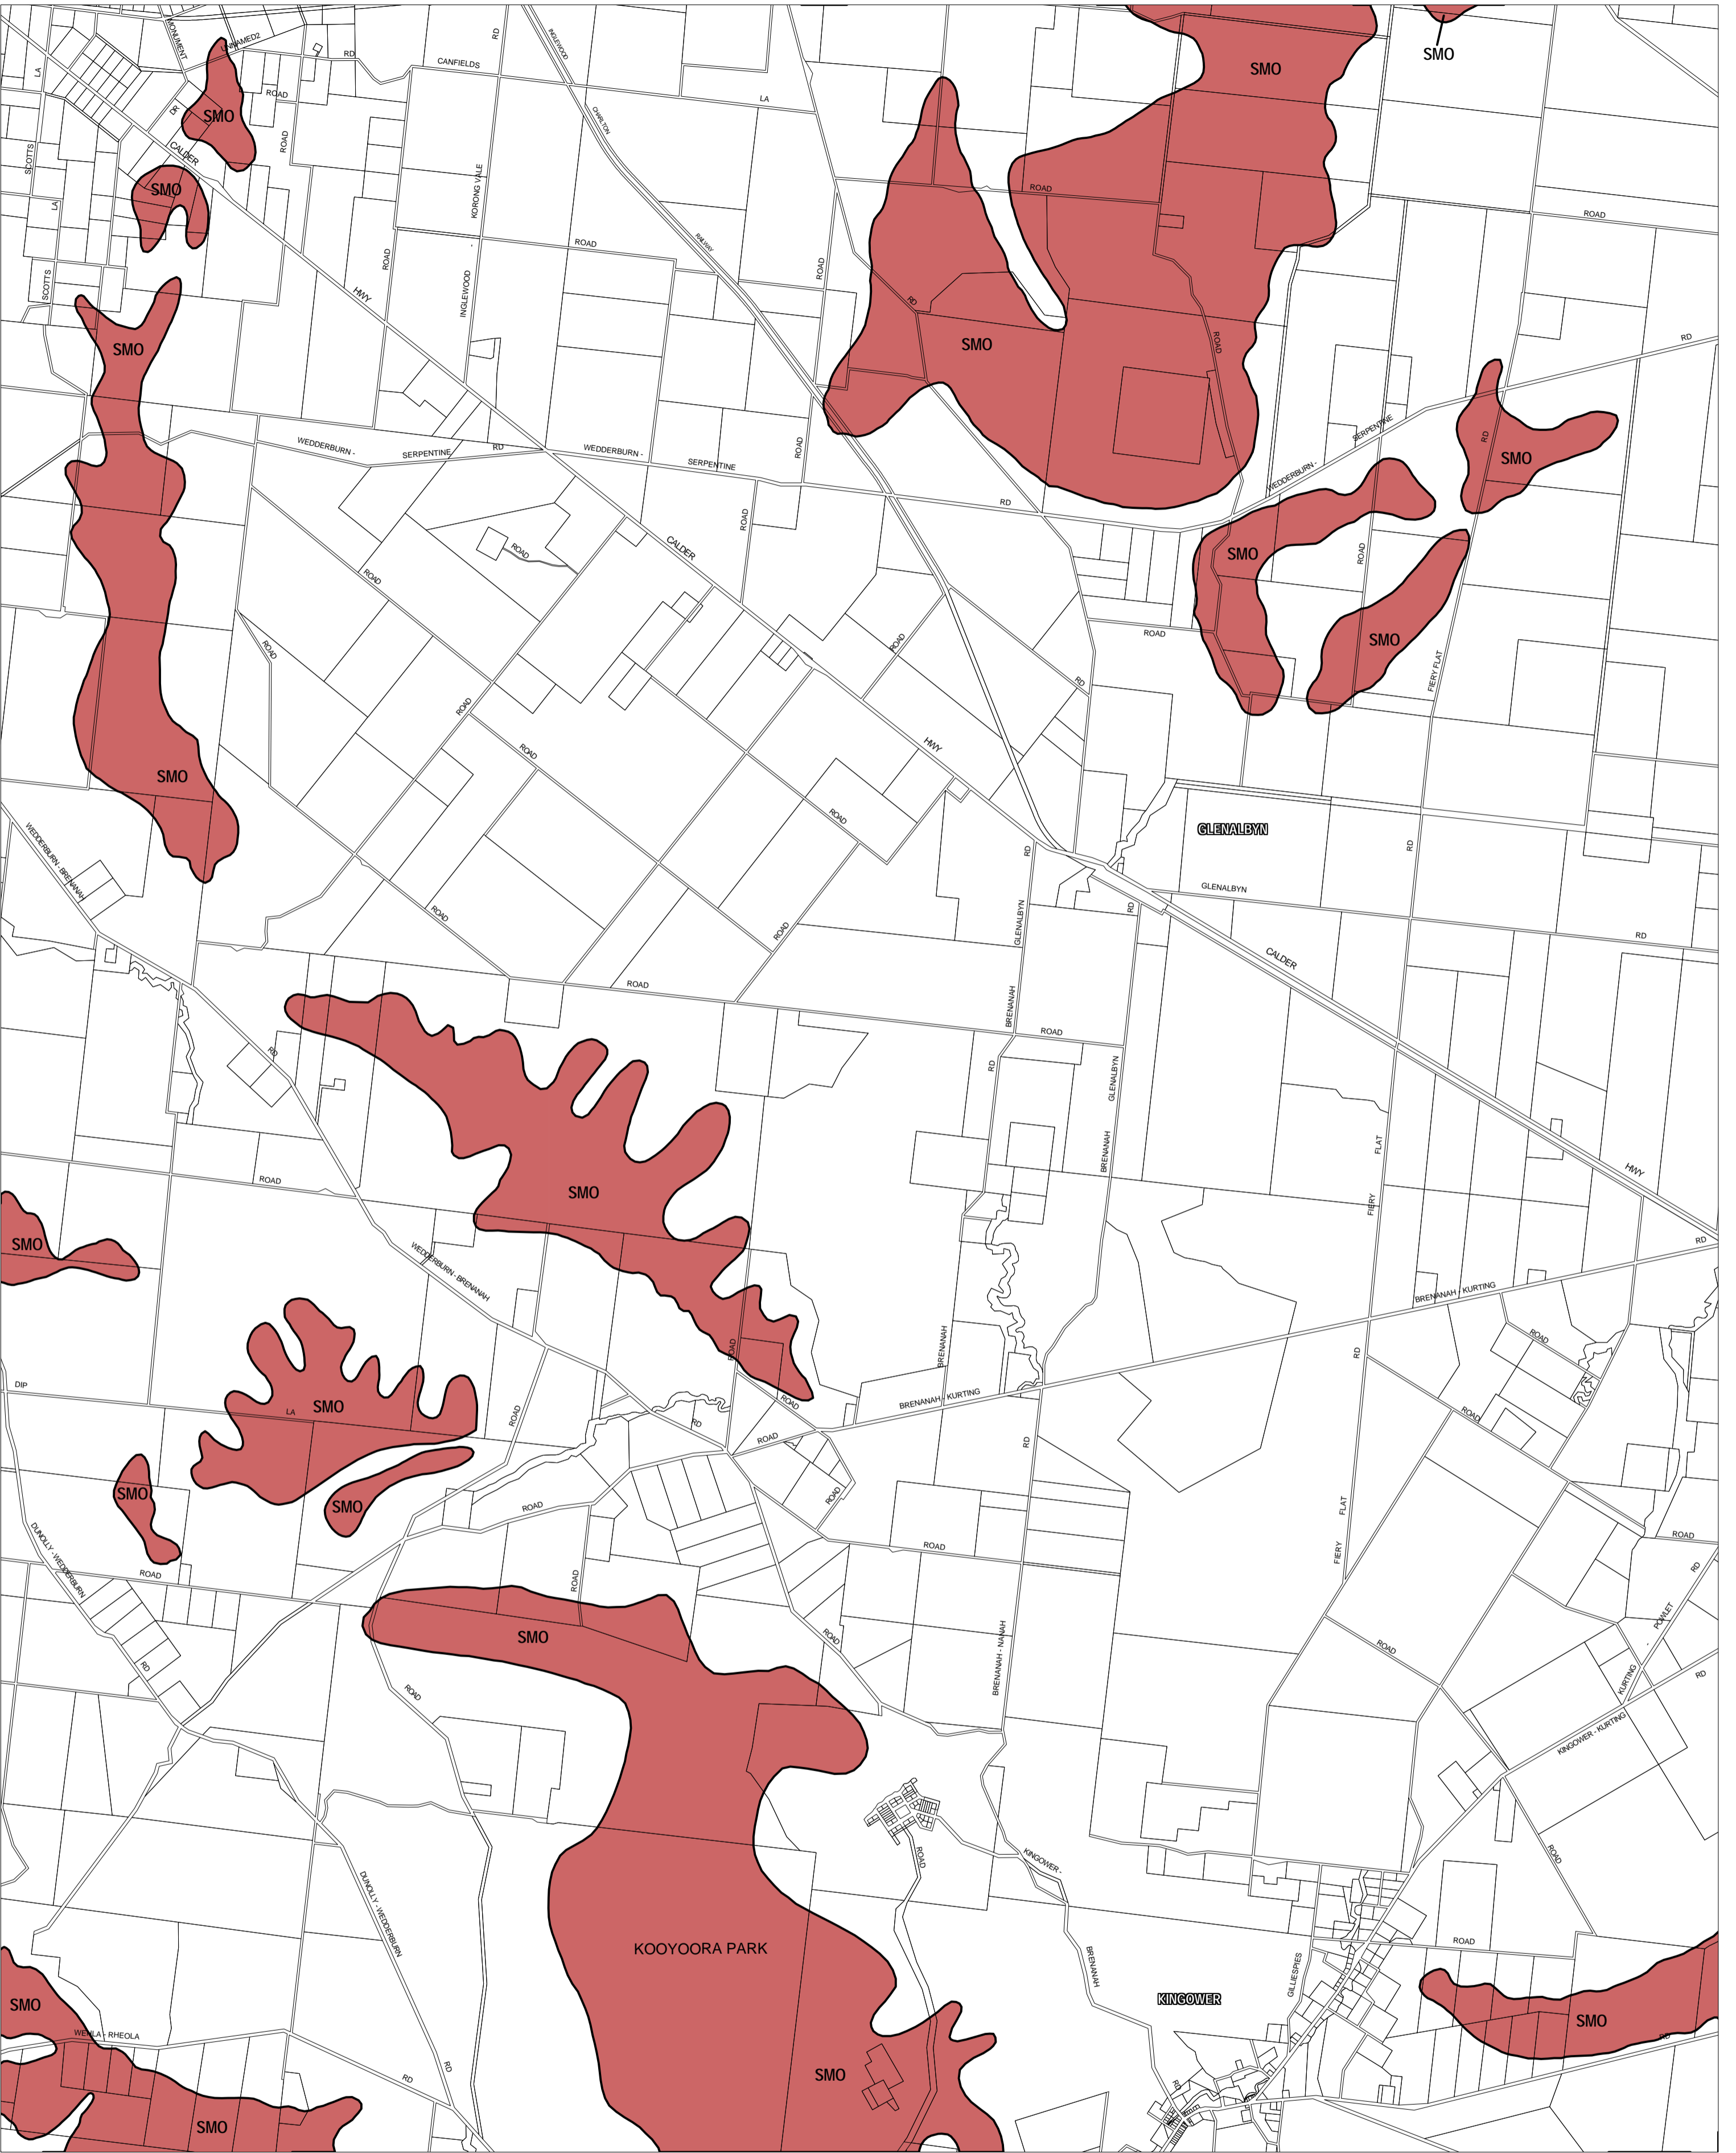

LODDON PLANNING SCHEME - LOCAL PROVISION

Overlays
Salinity Management Overlay

AUSTRALIAN MAP GRID ZONE 55

Printed: 2/10/2007