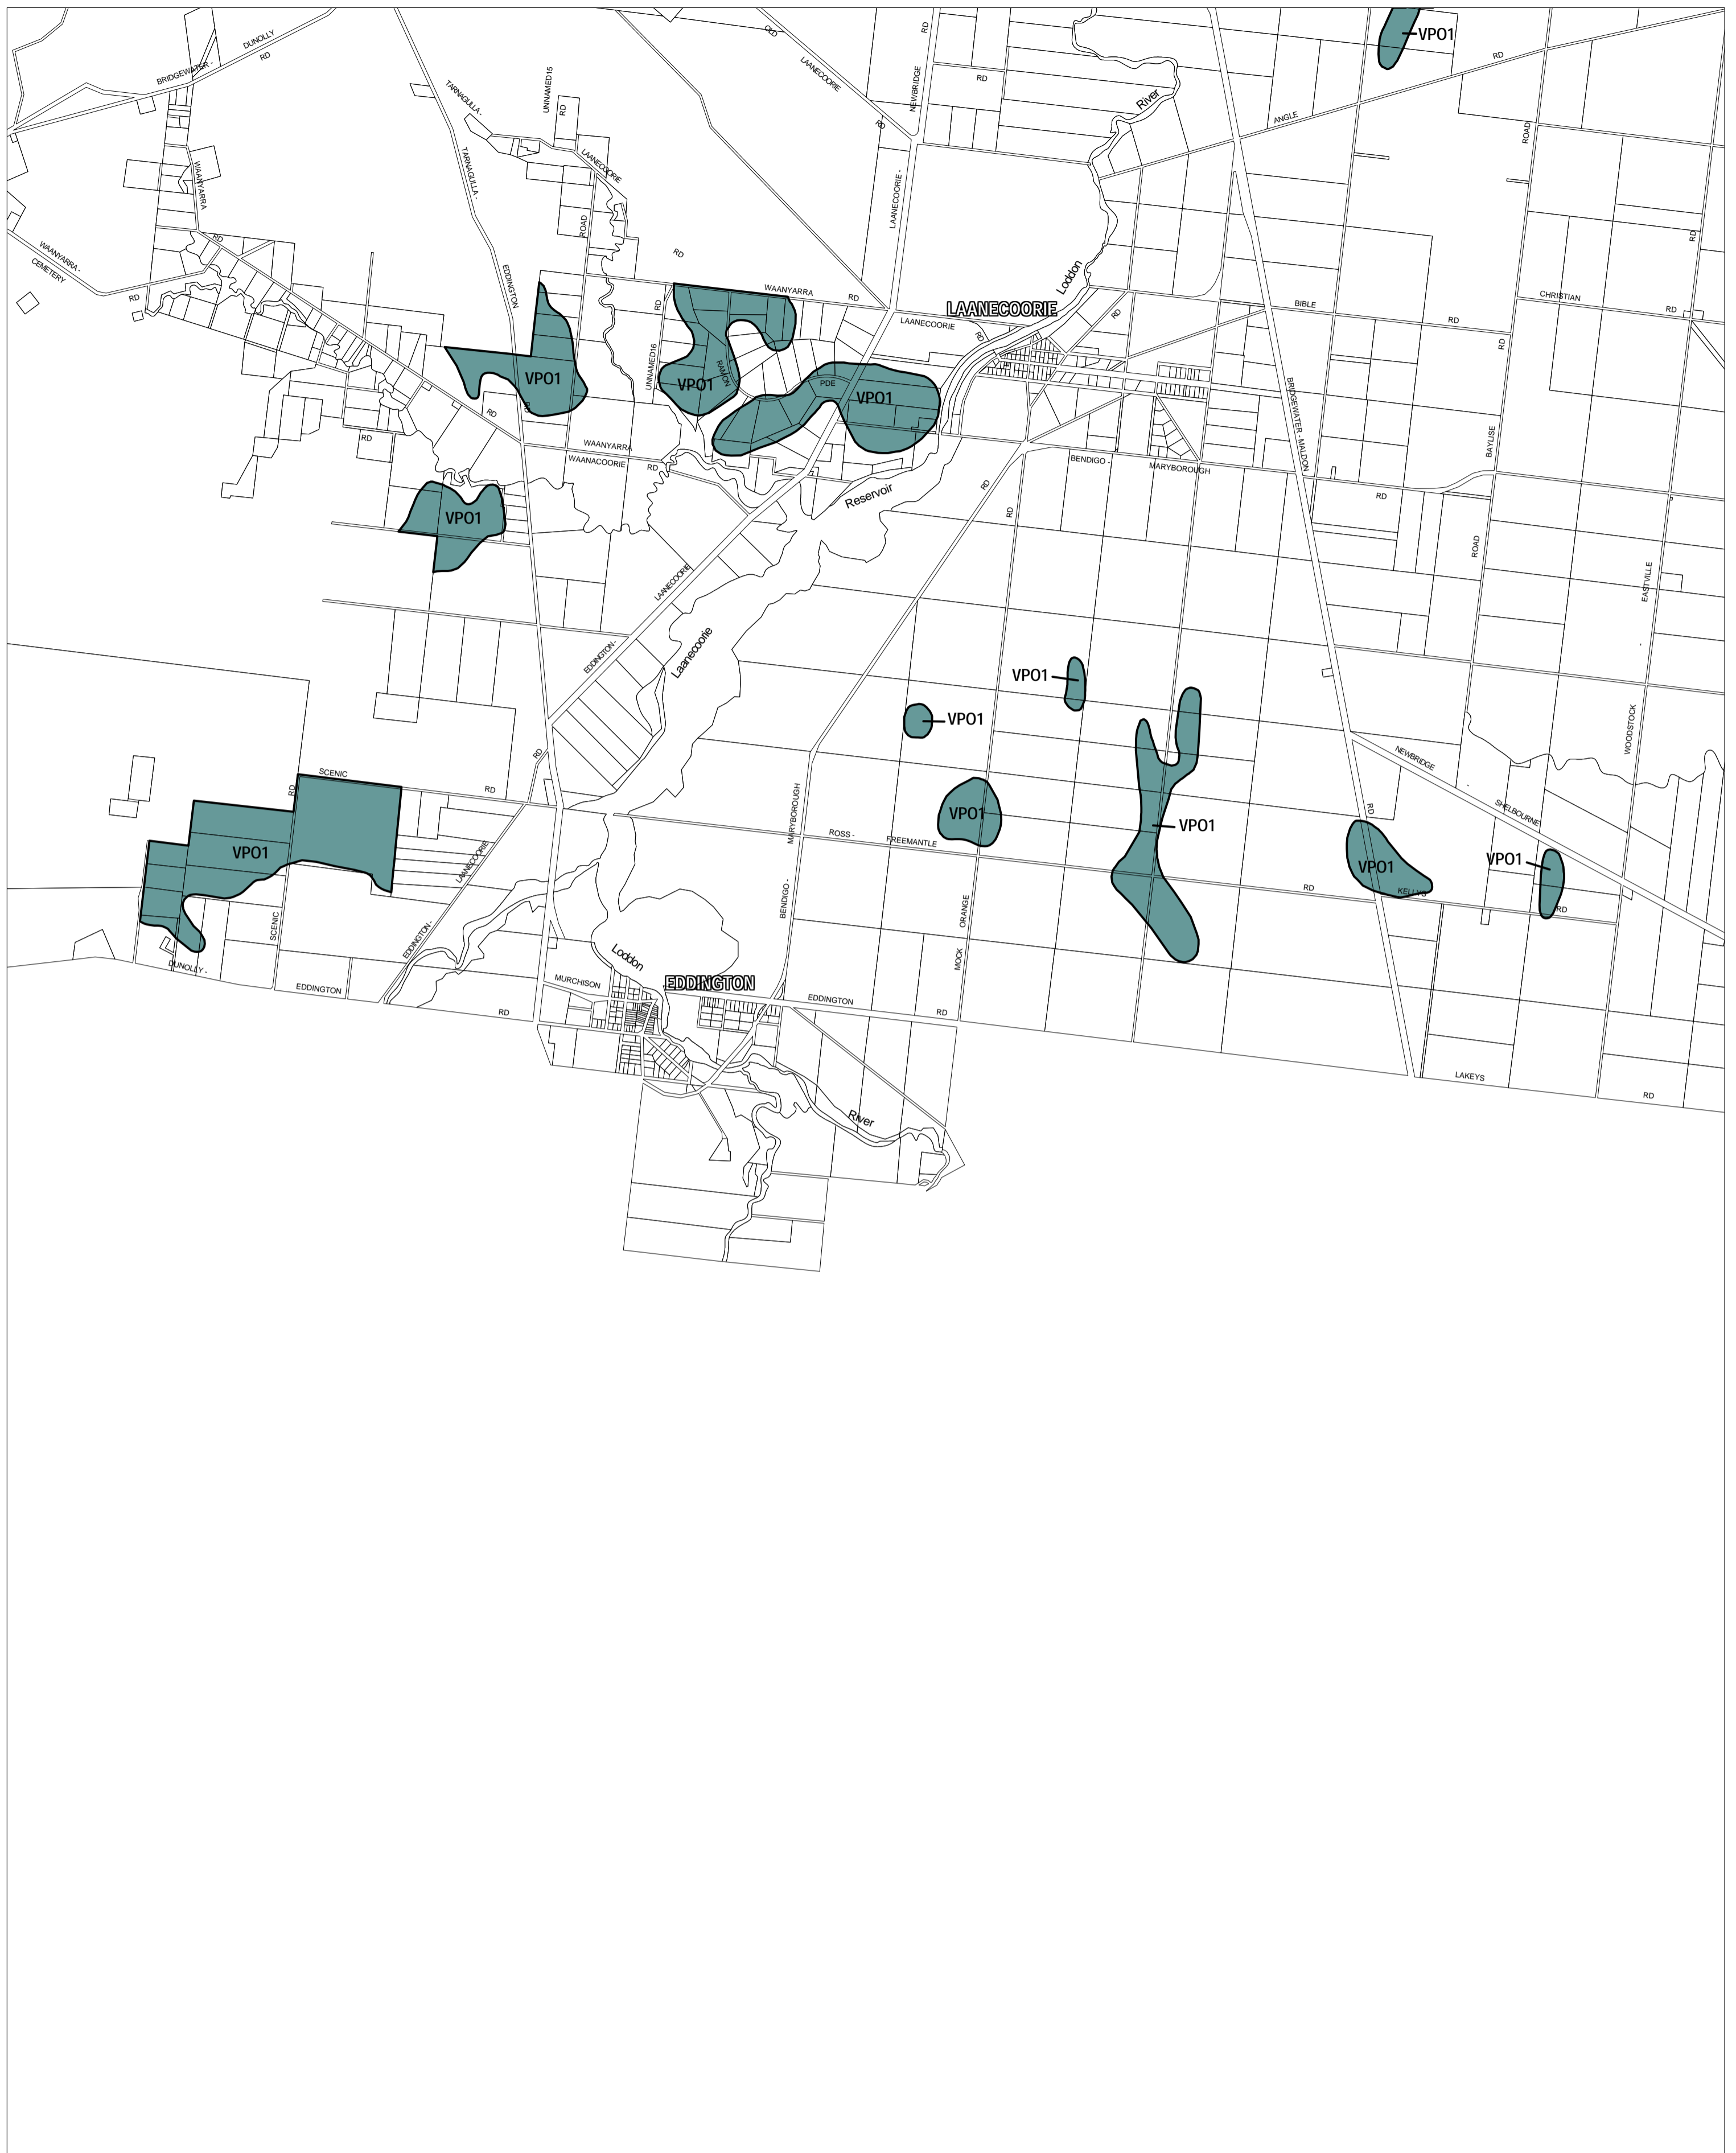

LODDON PLANNING SCHEME - LOCAL PROVISION

AUSTRALIAN MAP GRID ZONE 55

INDEX TO ADJOINING METRIC SERIES MAP

Printed: 2/10/2007