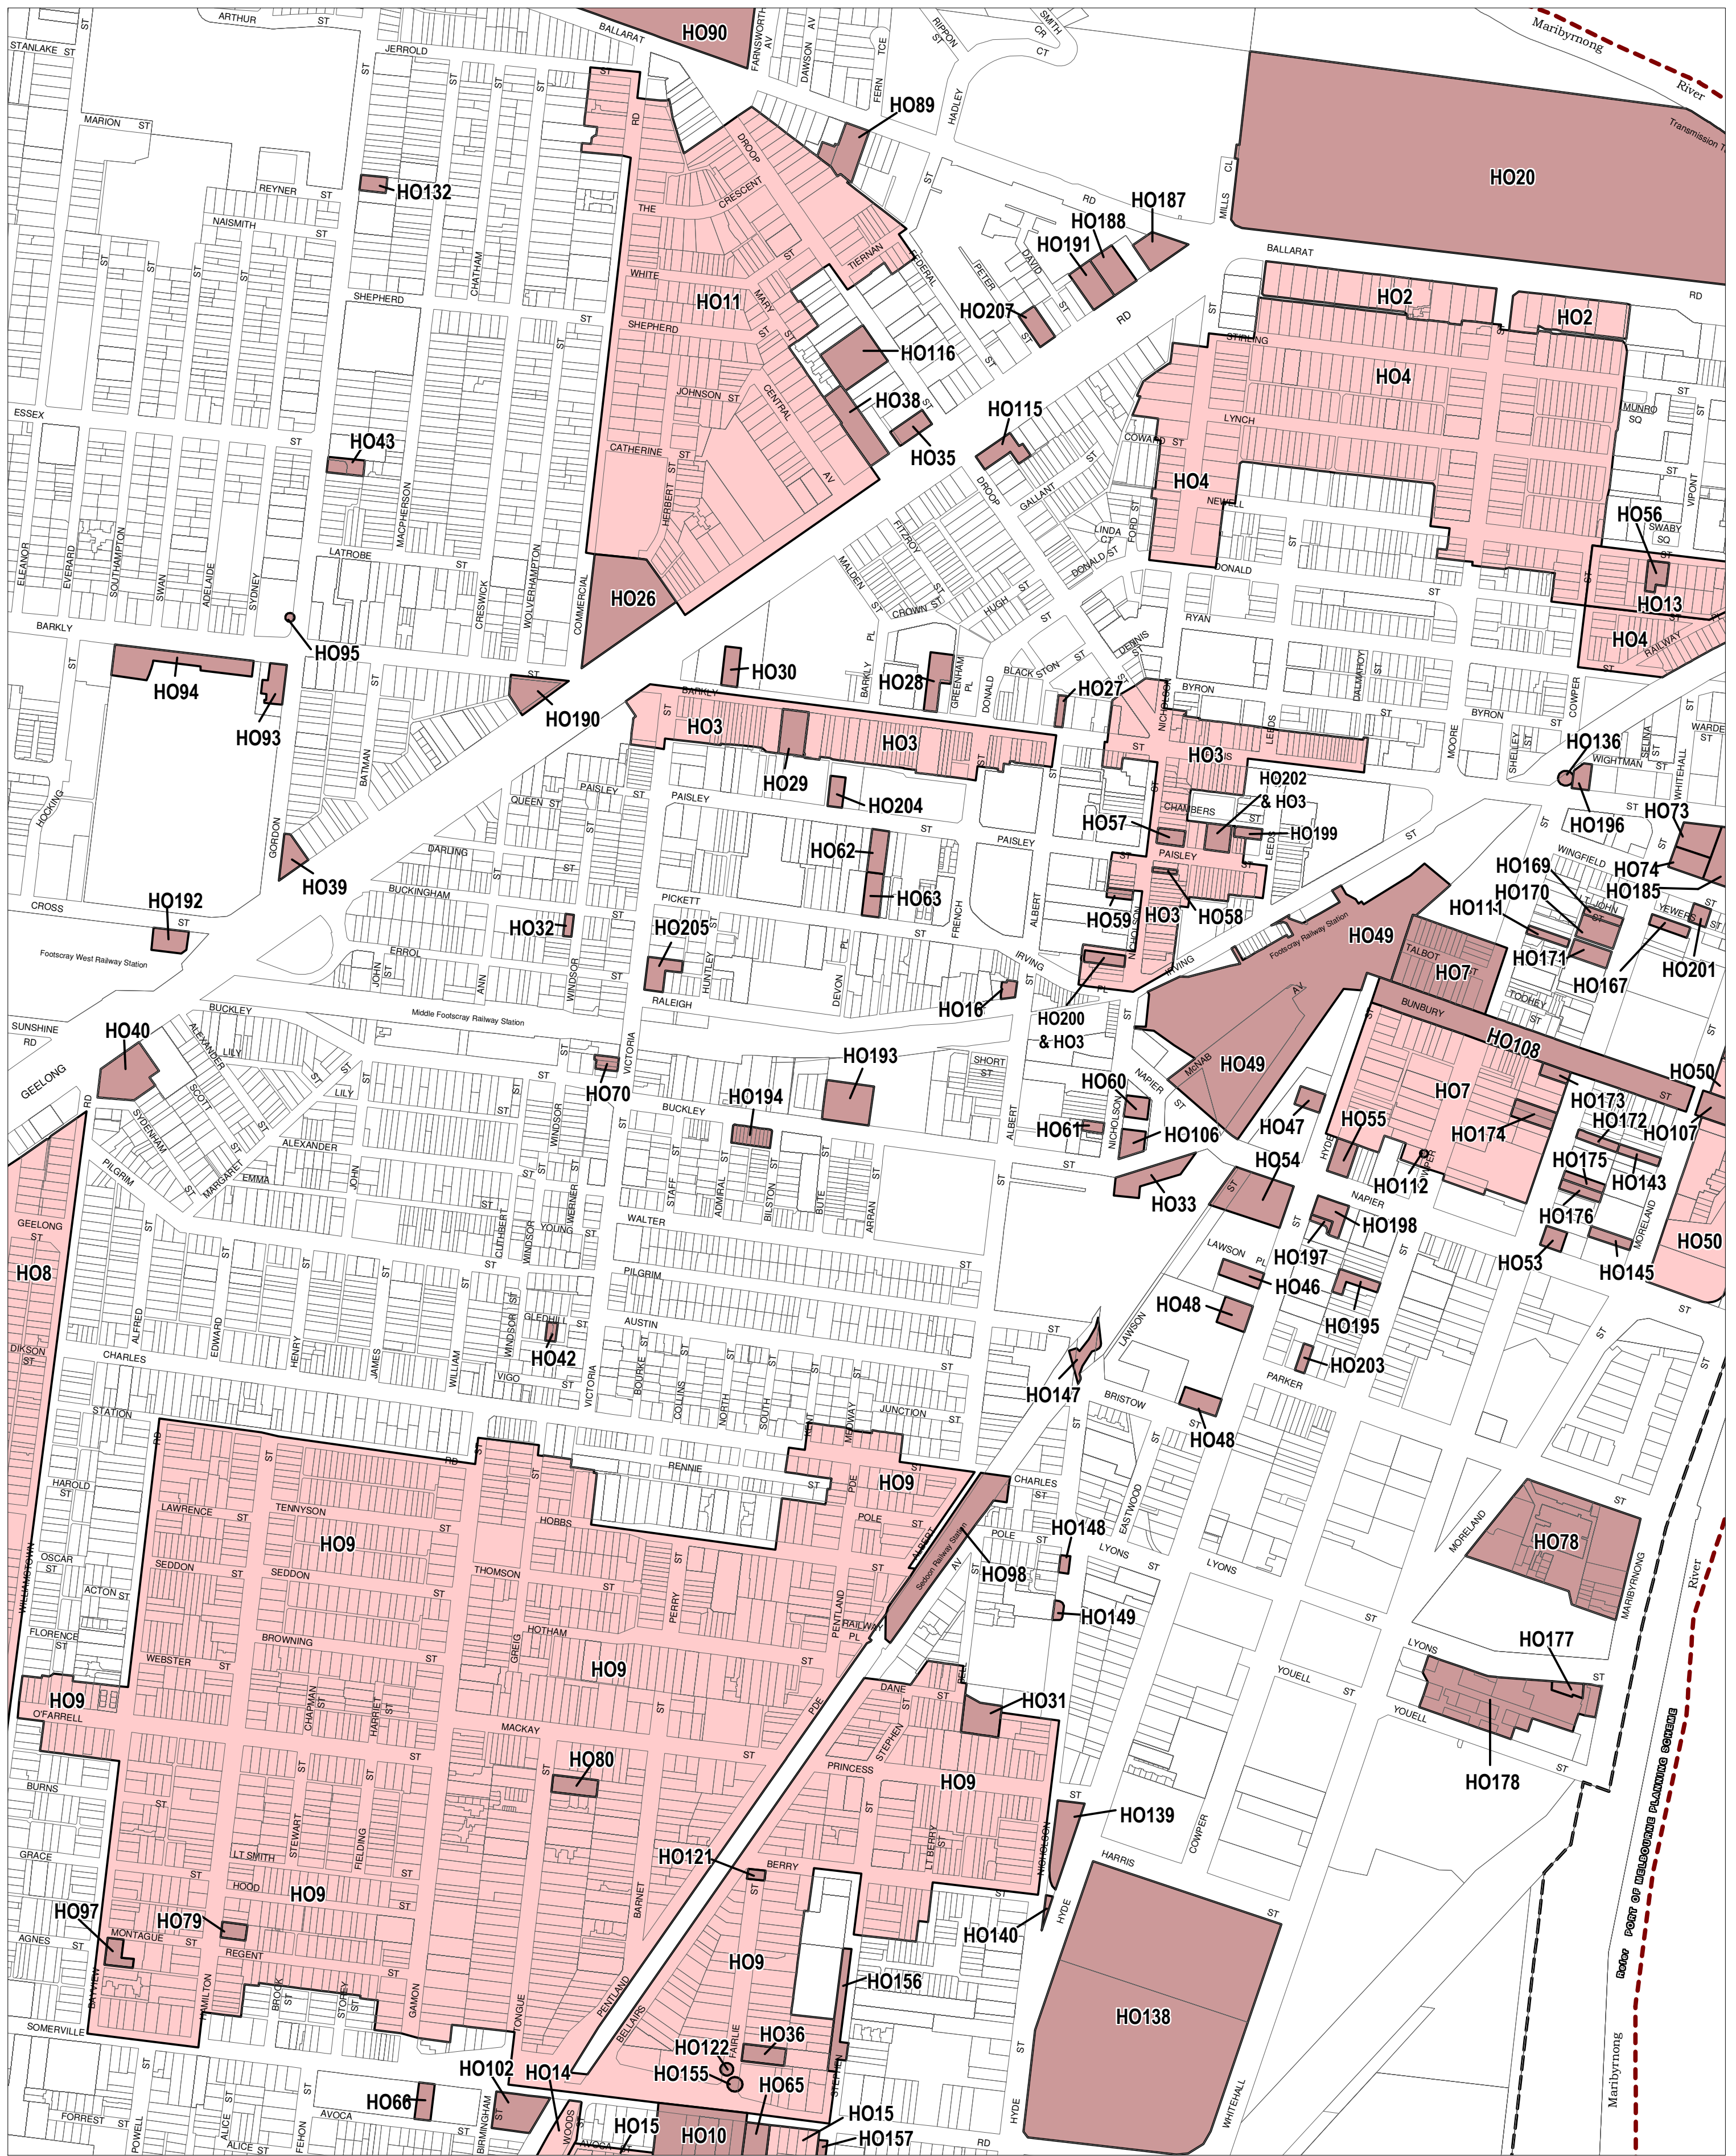

MARIBYRNONG PLANNING SCHEME - LOCAL PROVISION

Overlays
HO Heritage Overlay

AUSTRALIAN MAP GRID ZONE 55

Printed: 13/3/2015

AMENDMENT C125

HERITAGE OVERLAY

MAP No 8HO