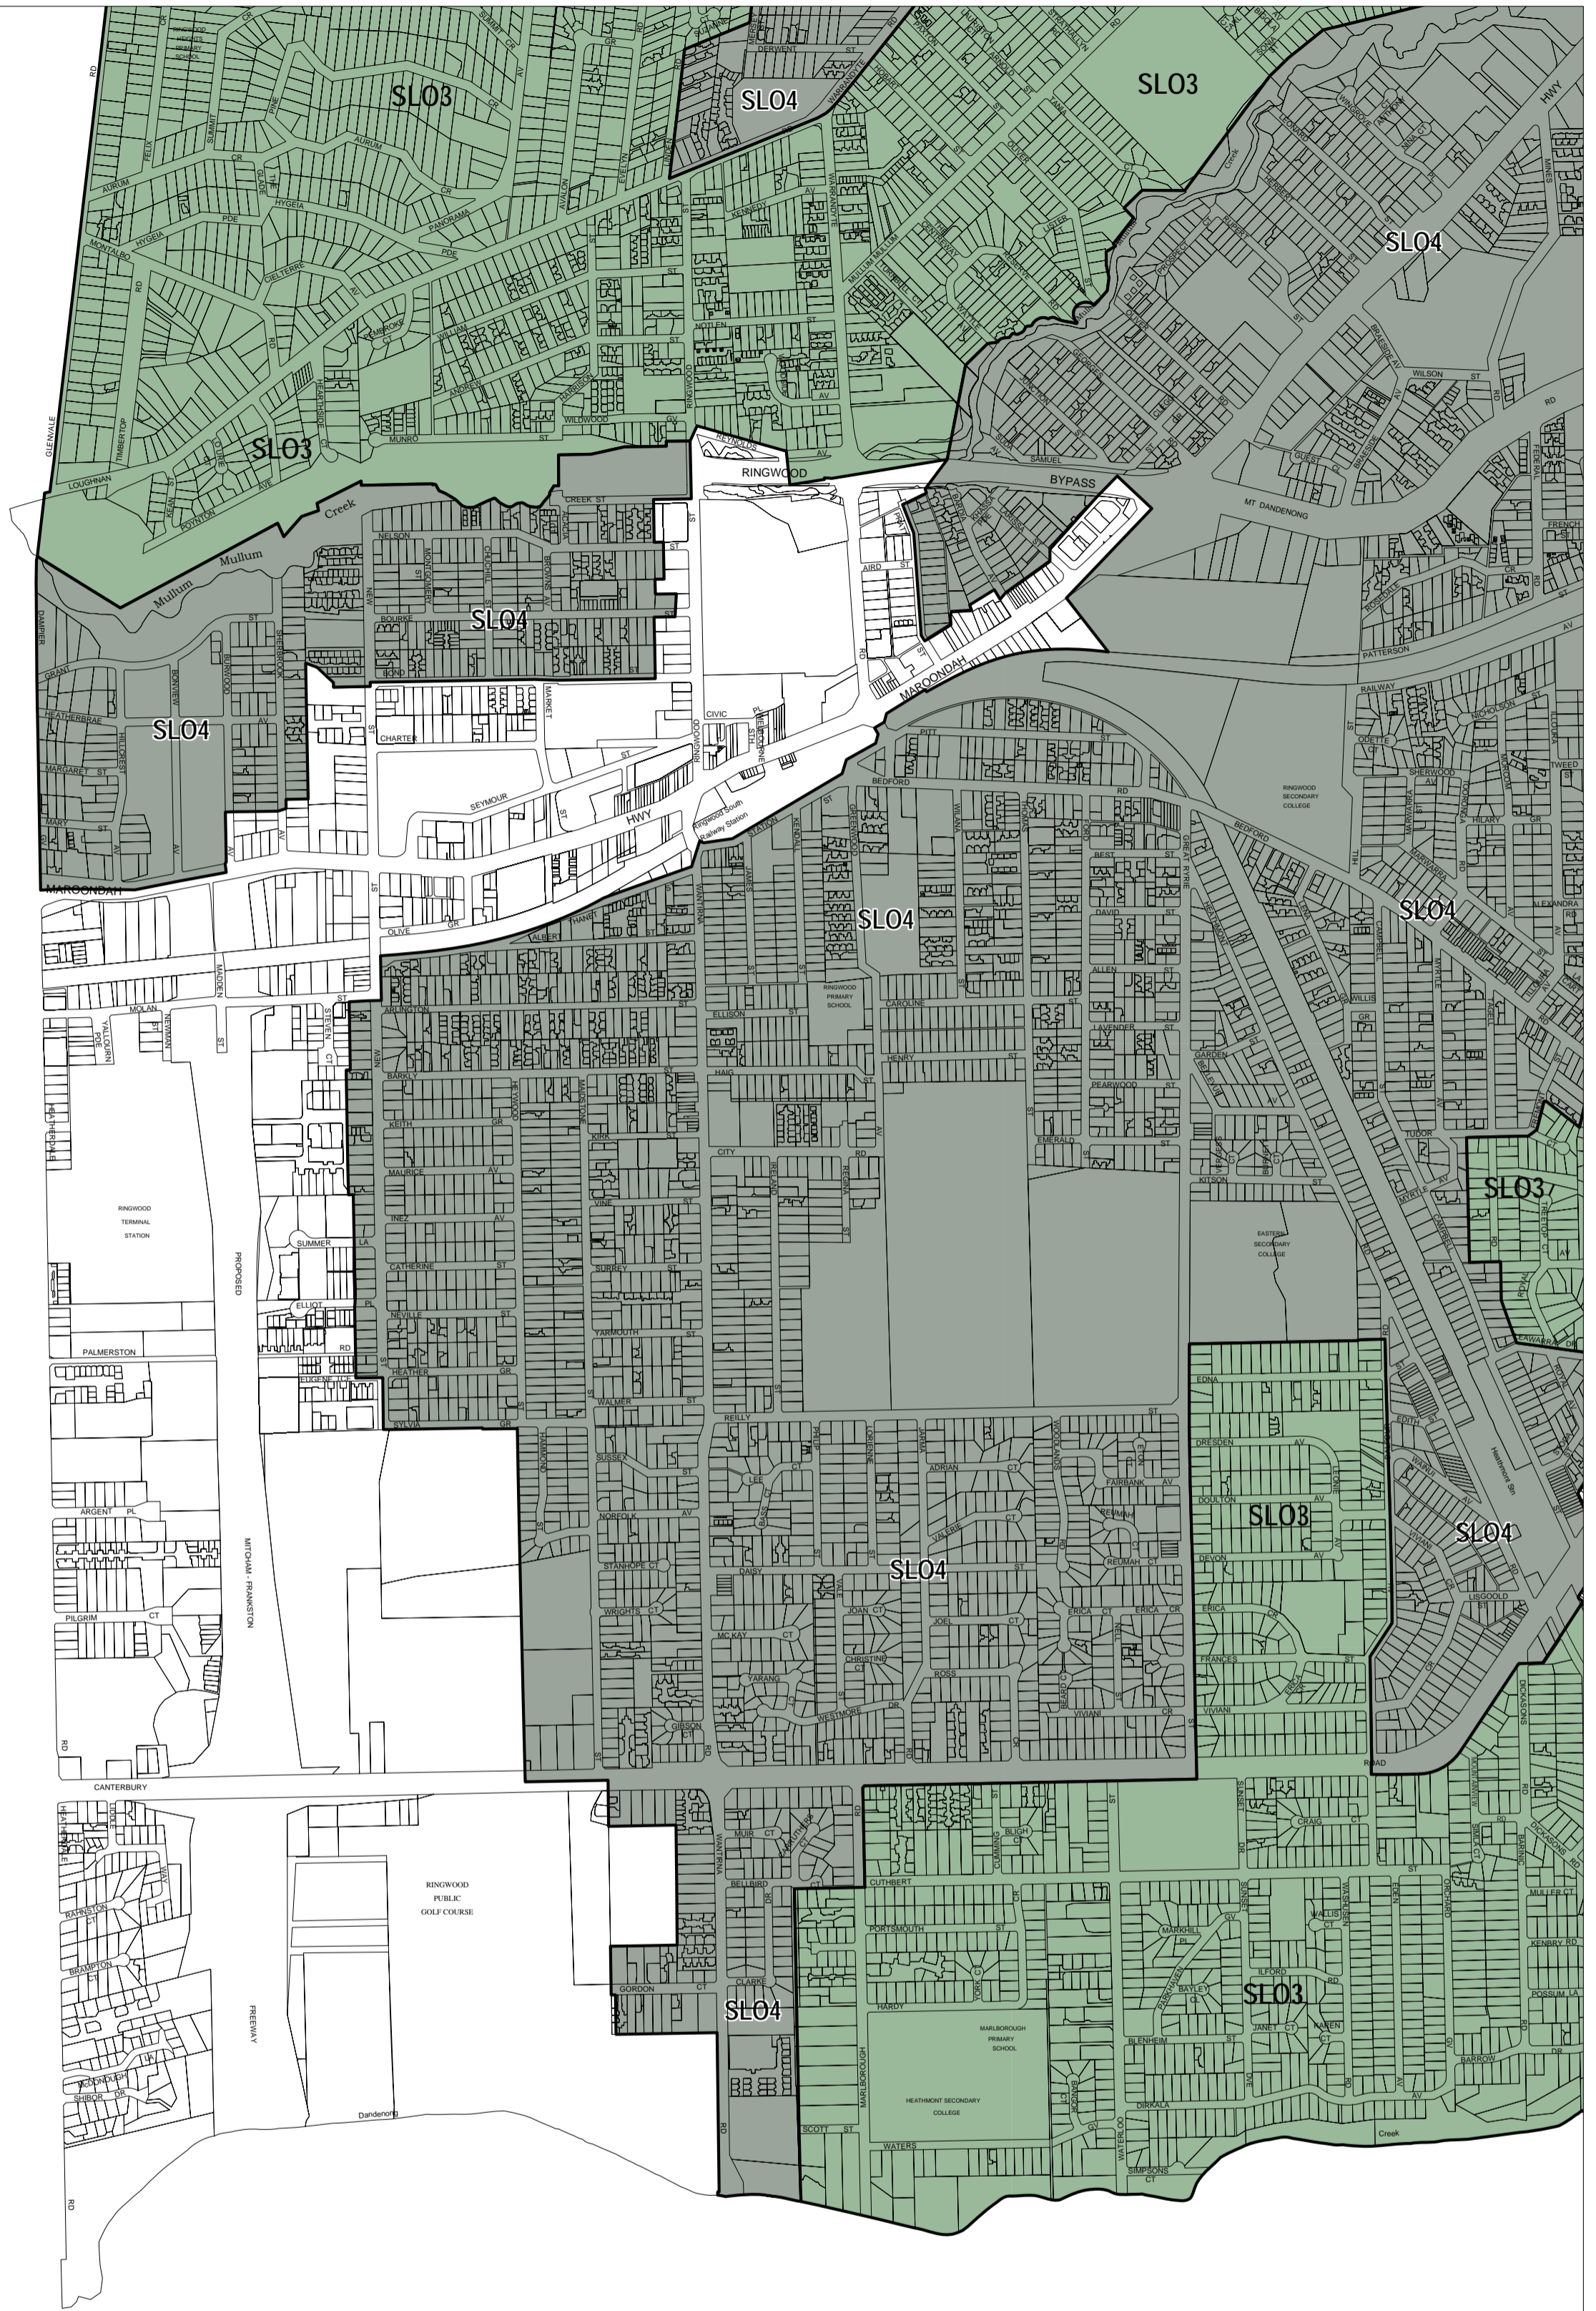

MAROONDAH PLANNING SCHEME - LOCAL PROVISION

See MANNINGHAM PLANNING SCHEME

See WHITEHORSE
PLANNING SCHEME

See KNOX PLANNING SCHEME

AUSTRALIAN MAP GRID ZONE 55

Printed: 24/5/2007

AMENDMENT C34