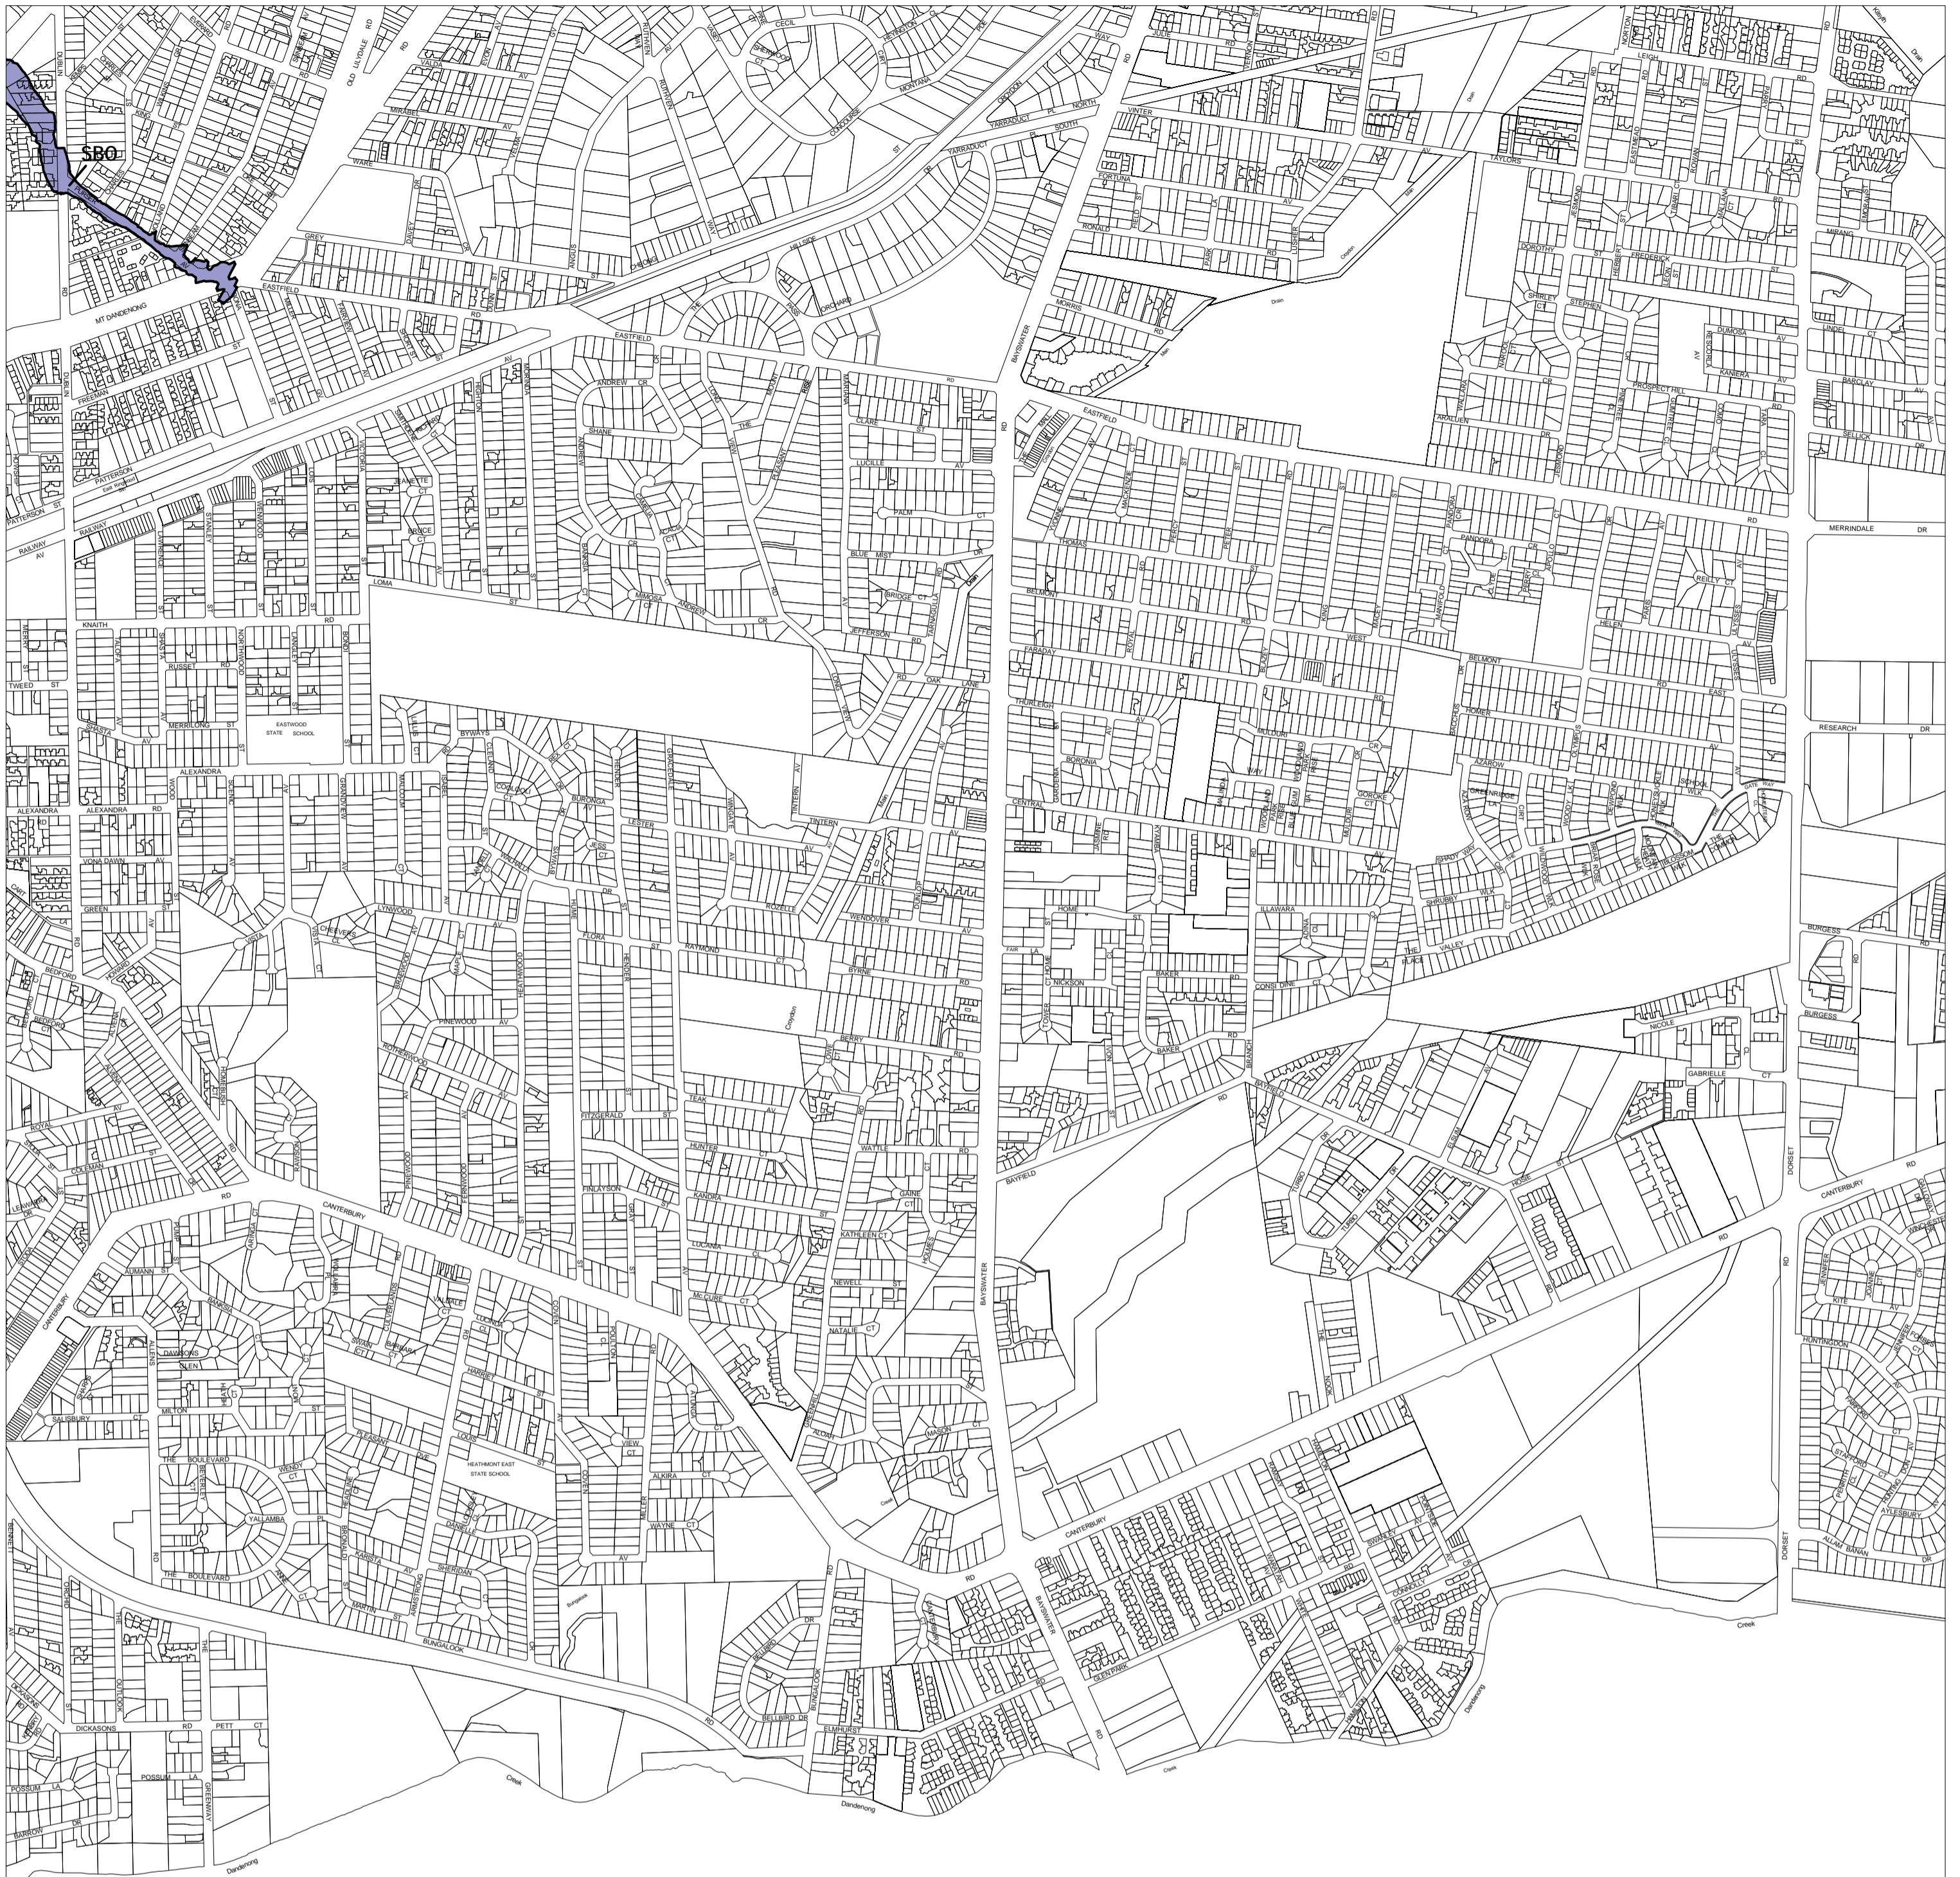

MAROONDAH PLANNING SCHEME - LOCAL PROVISION

See KNOX PLANNING SCHEME

Overlays

SBO Special Building Overlay

AUSTRALIAN MAP GRID ZONE 55

INDEX TO ADJOINING METRIC SERIES MAP

Printed: 5/6/2007

AMENDMENT C4

SPECIAL BUILDING OVERLAY

MAP No 5SBO