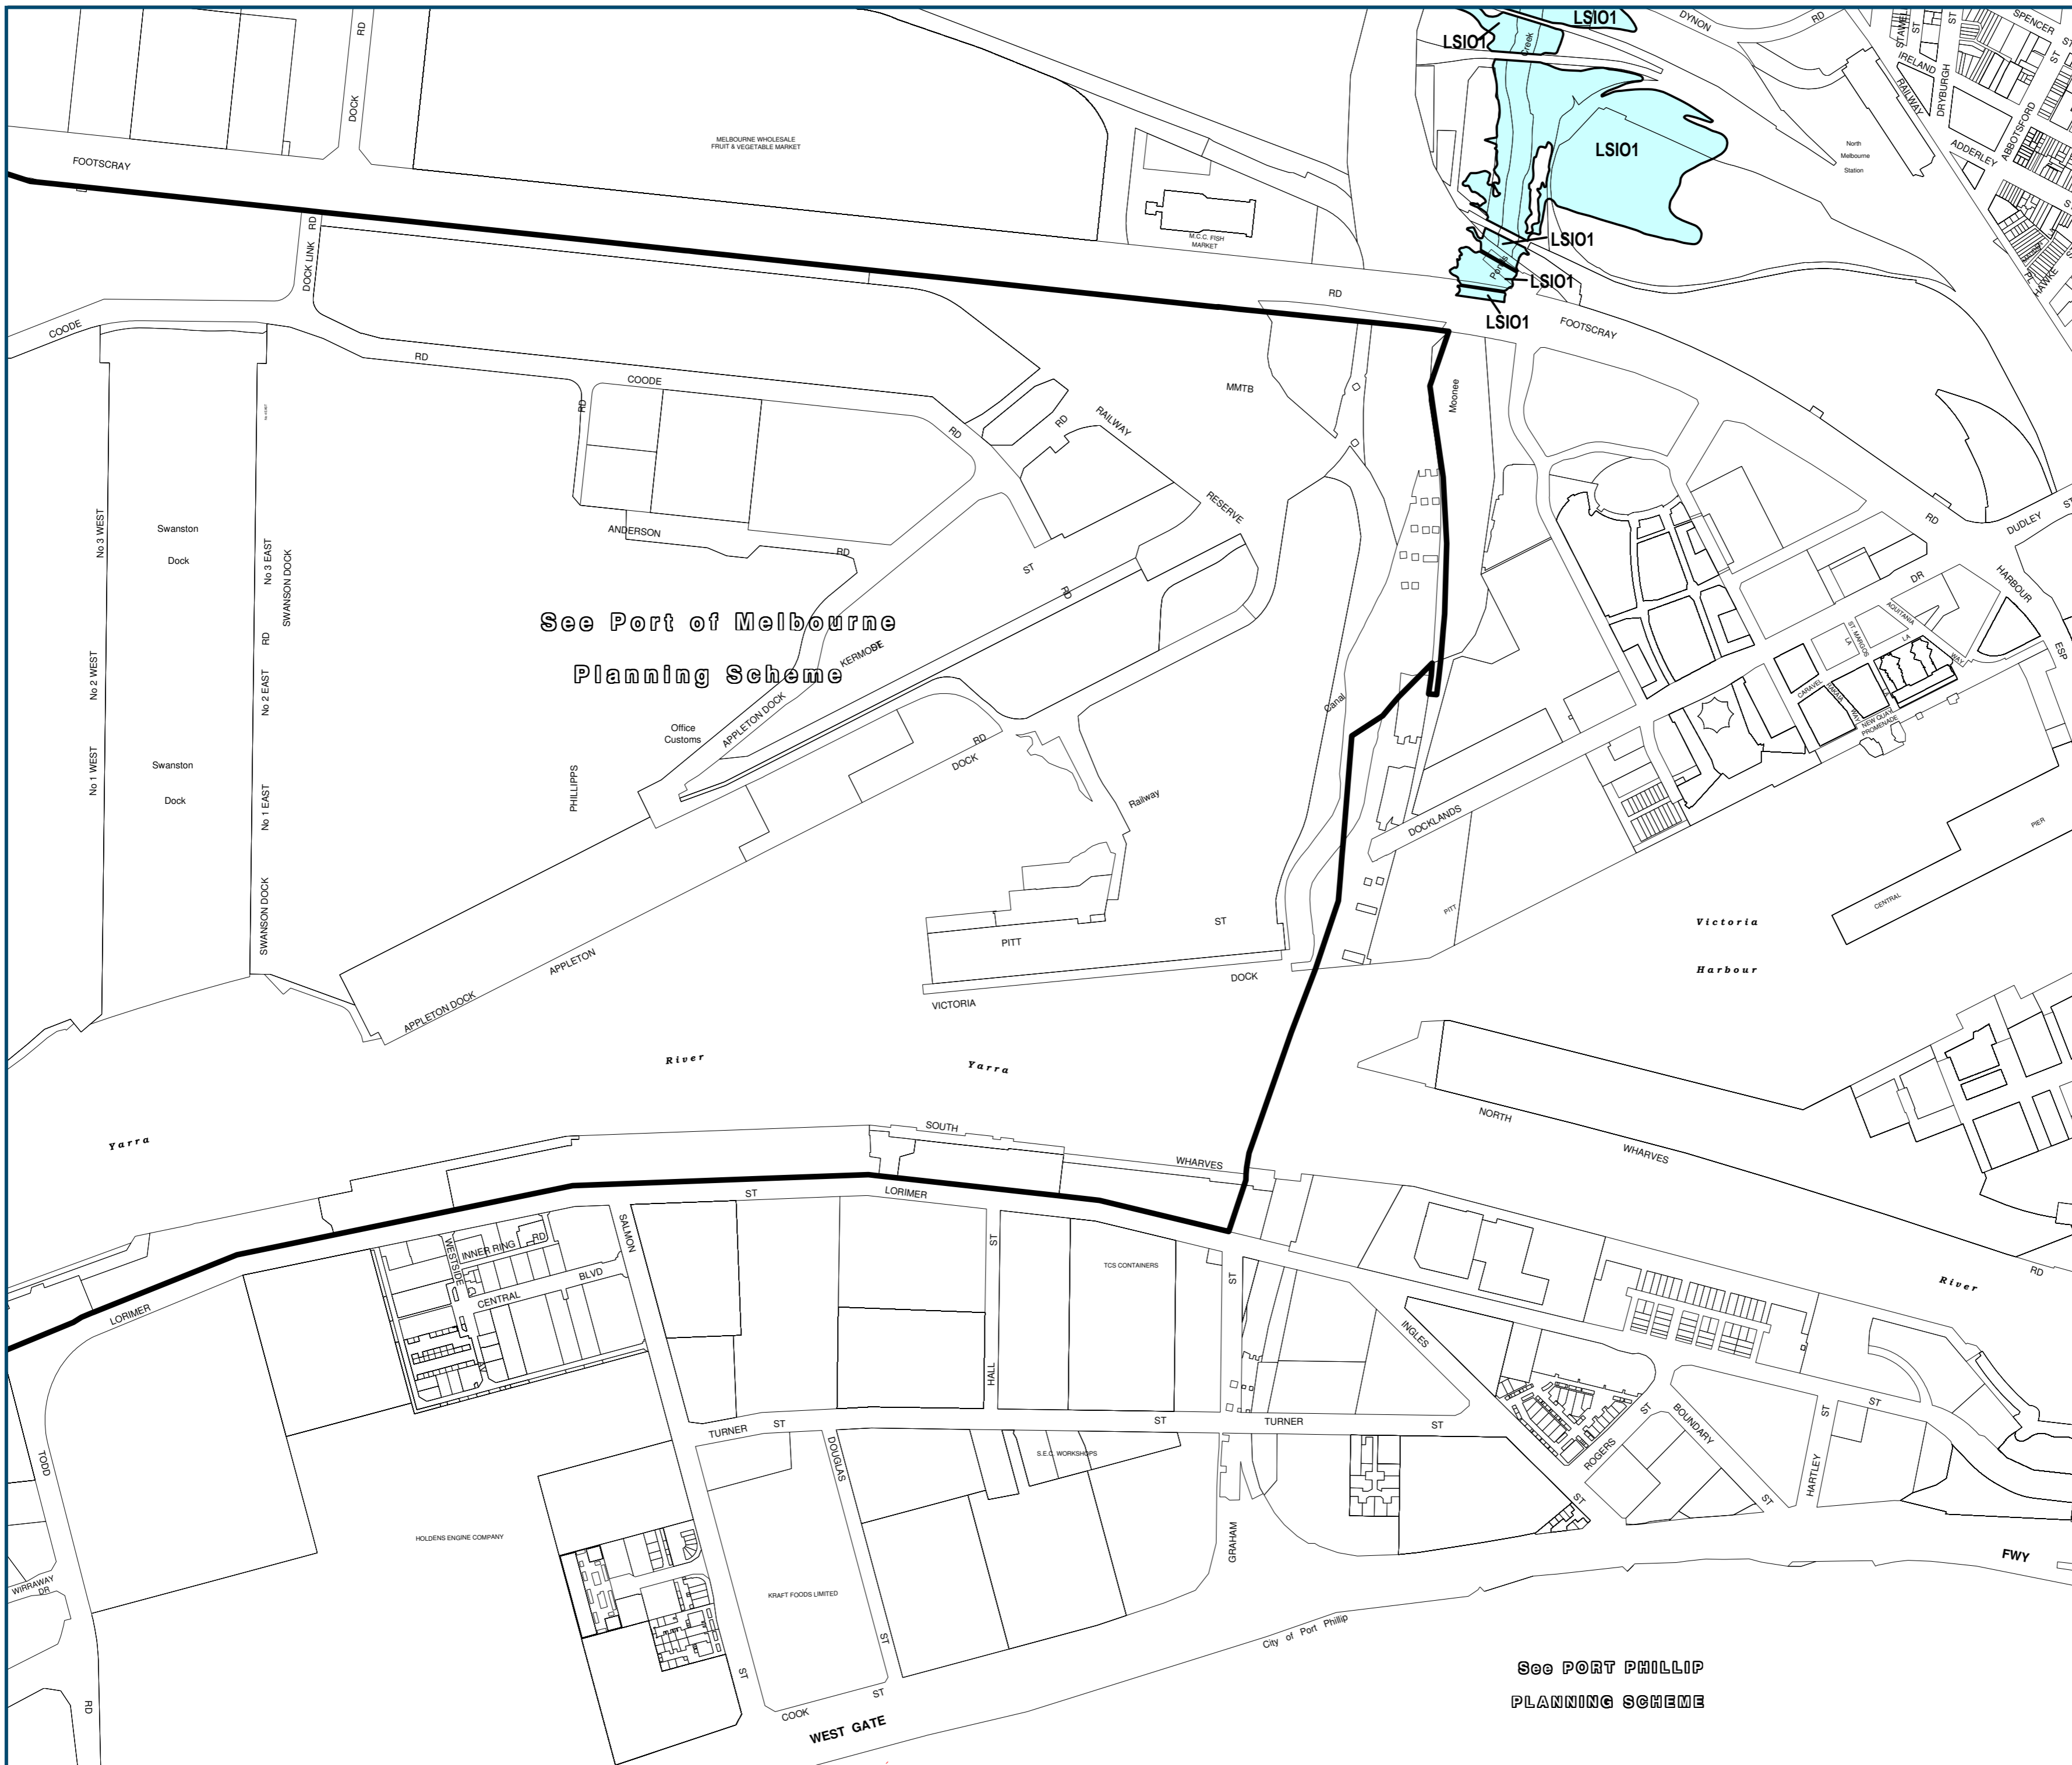

MELBOURNE PLANNING SCHEME - LOCAL PROVISION

LAND
SUBJECT
TO
INUNDATION
OVERLAY

Overlays
LSIO1 Land Subject To Inundation
Overlay - Schedule 1

INDEX TO ADJOINING MAPS

Printed: 4/2/2011

AMENDMENT C153

MAP No 7LSIO