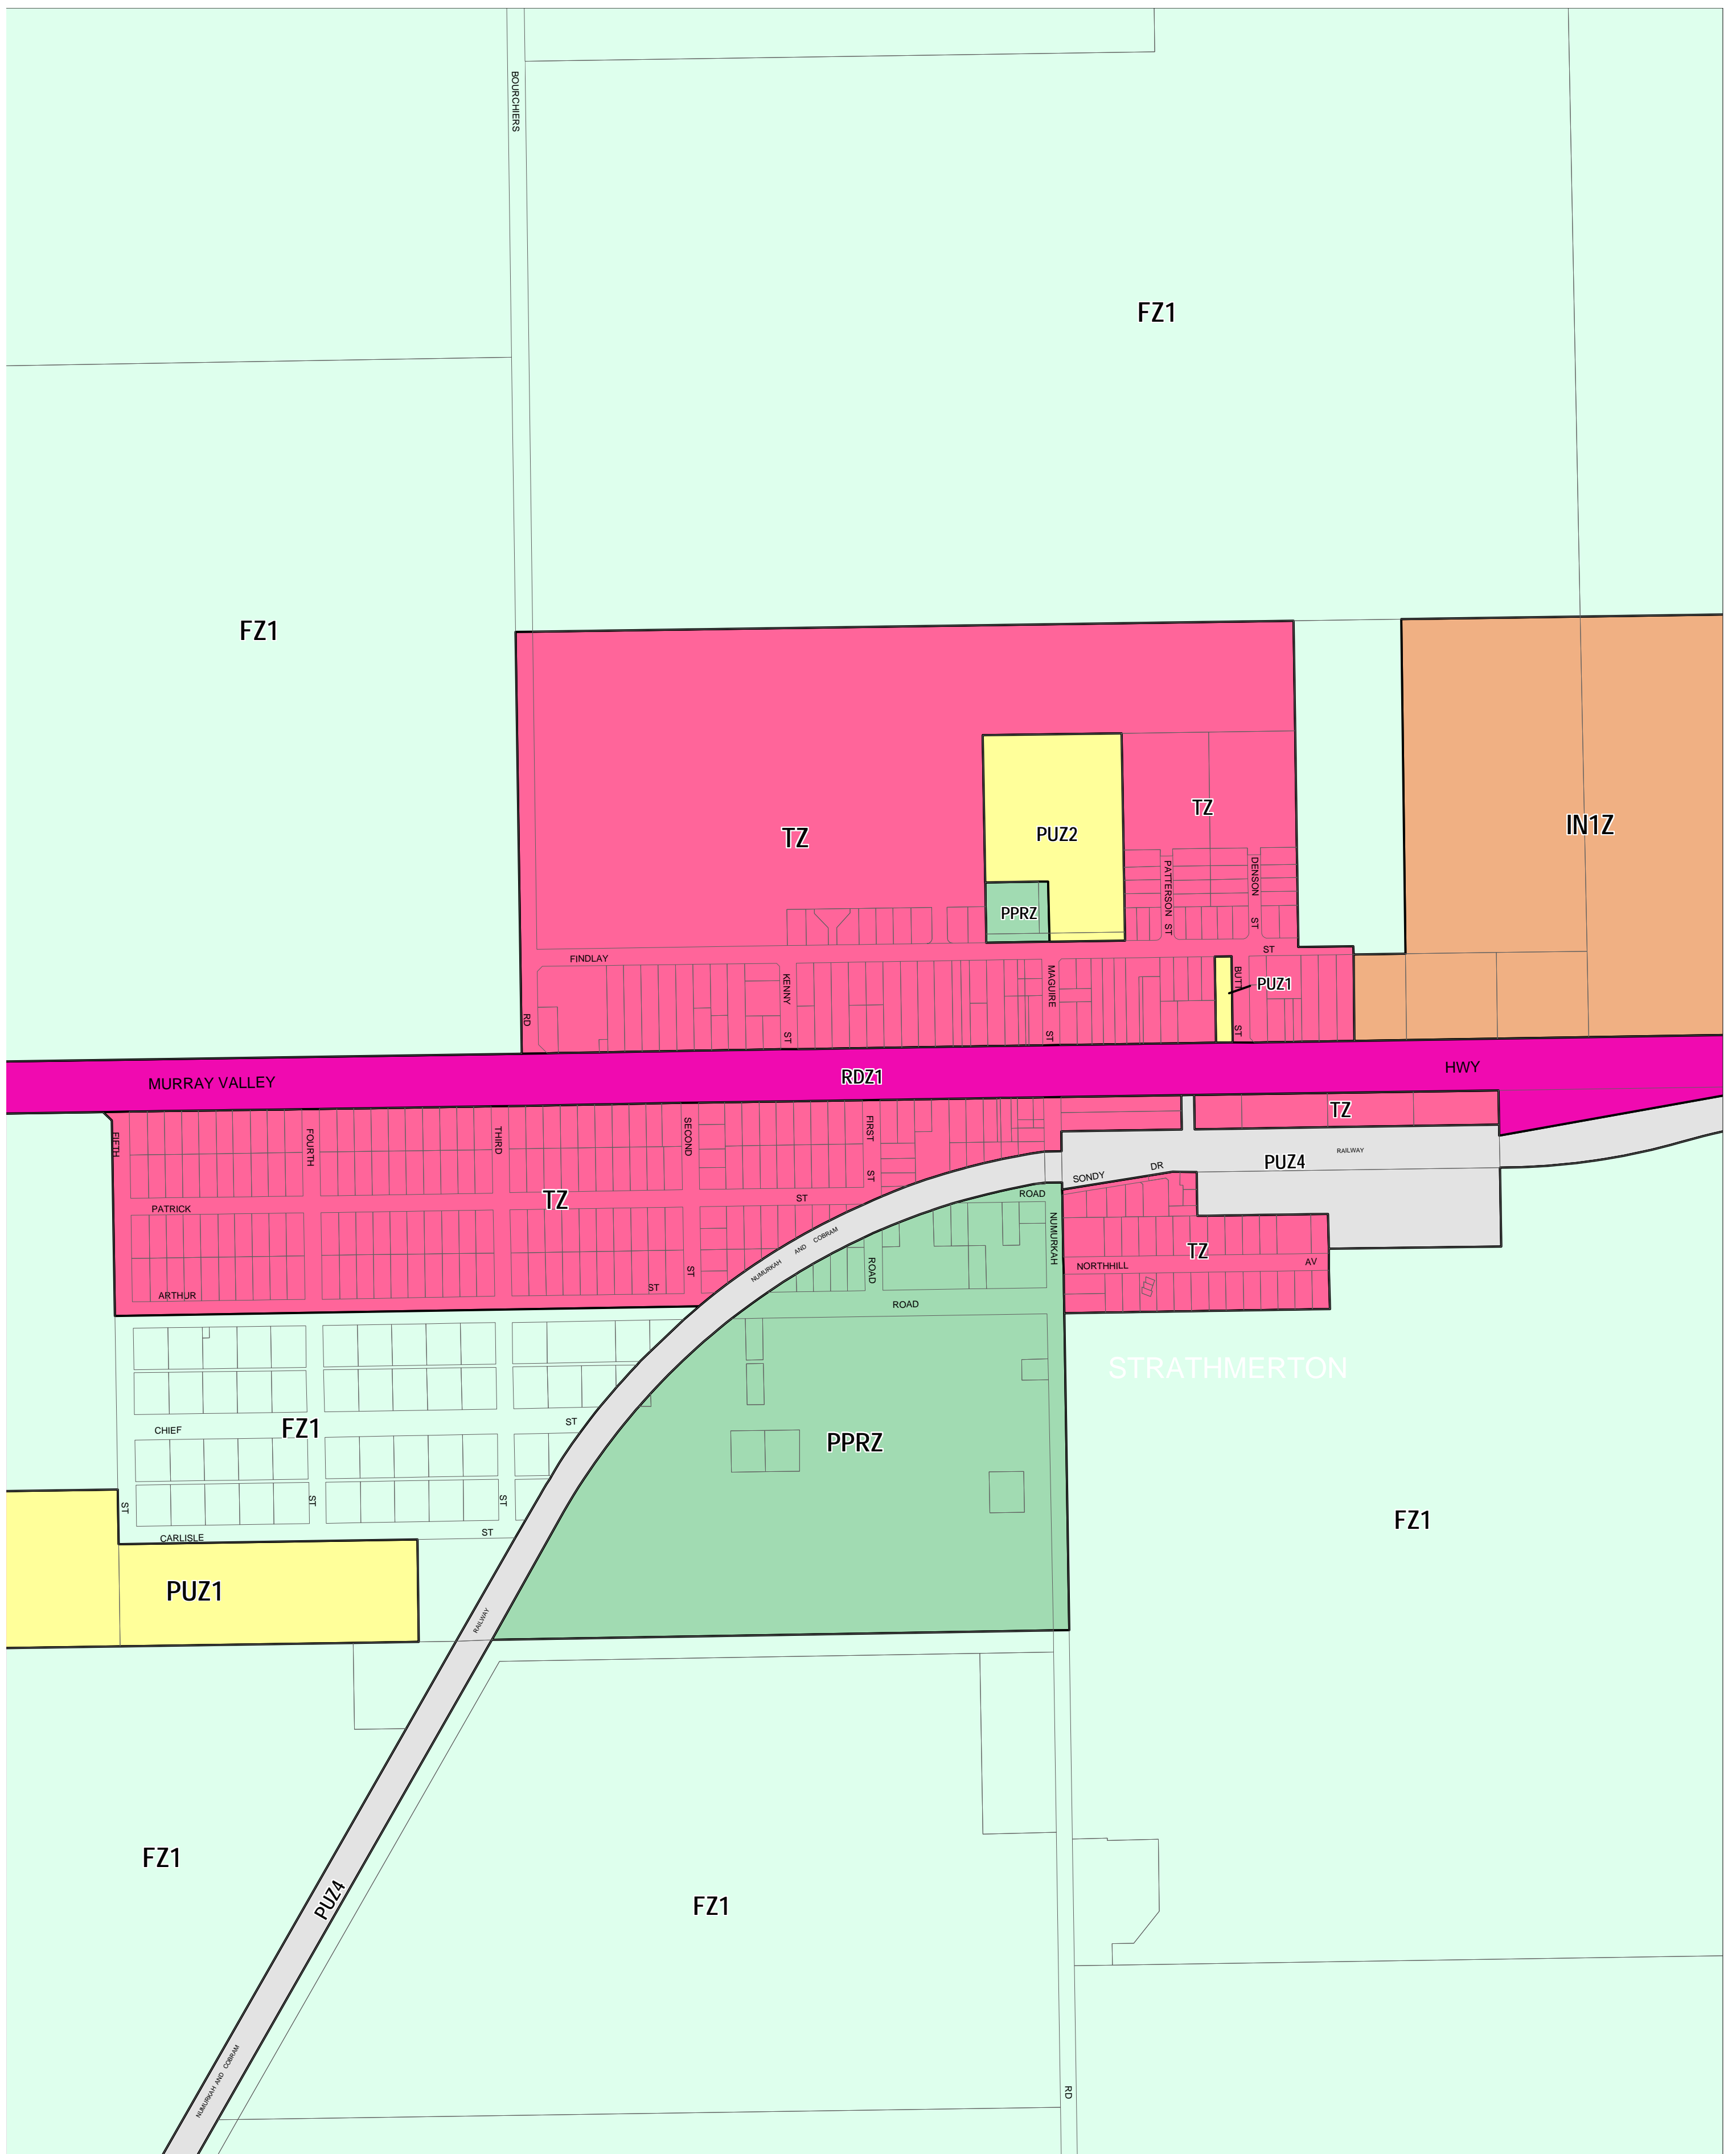

MOIRA PLANNING SCHEME - LOCAL PROVISION

Industrial	Rural
IN1Z Industrial 1 Zone	FZ1 Farming Zone - Schedule 1
Public Land	
PPRZ Public Park And Recreation Zone	
PUZ2 Public Use Zone - Education	
PUZ1 Public Use Zone - Service And Utility	
PUZ4 Public Use Zone - Transport	
RDZ1 Road Zone - Category 1	
Residential	
TZ Township Zone	

AUSTRALIAN MAP GRID ZONE 55

Printed: 16/9/2013

AMENDMENT C51