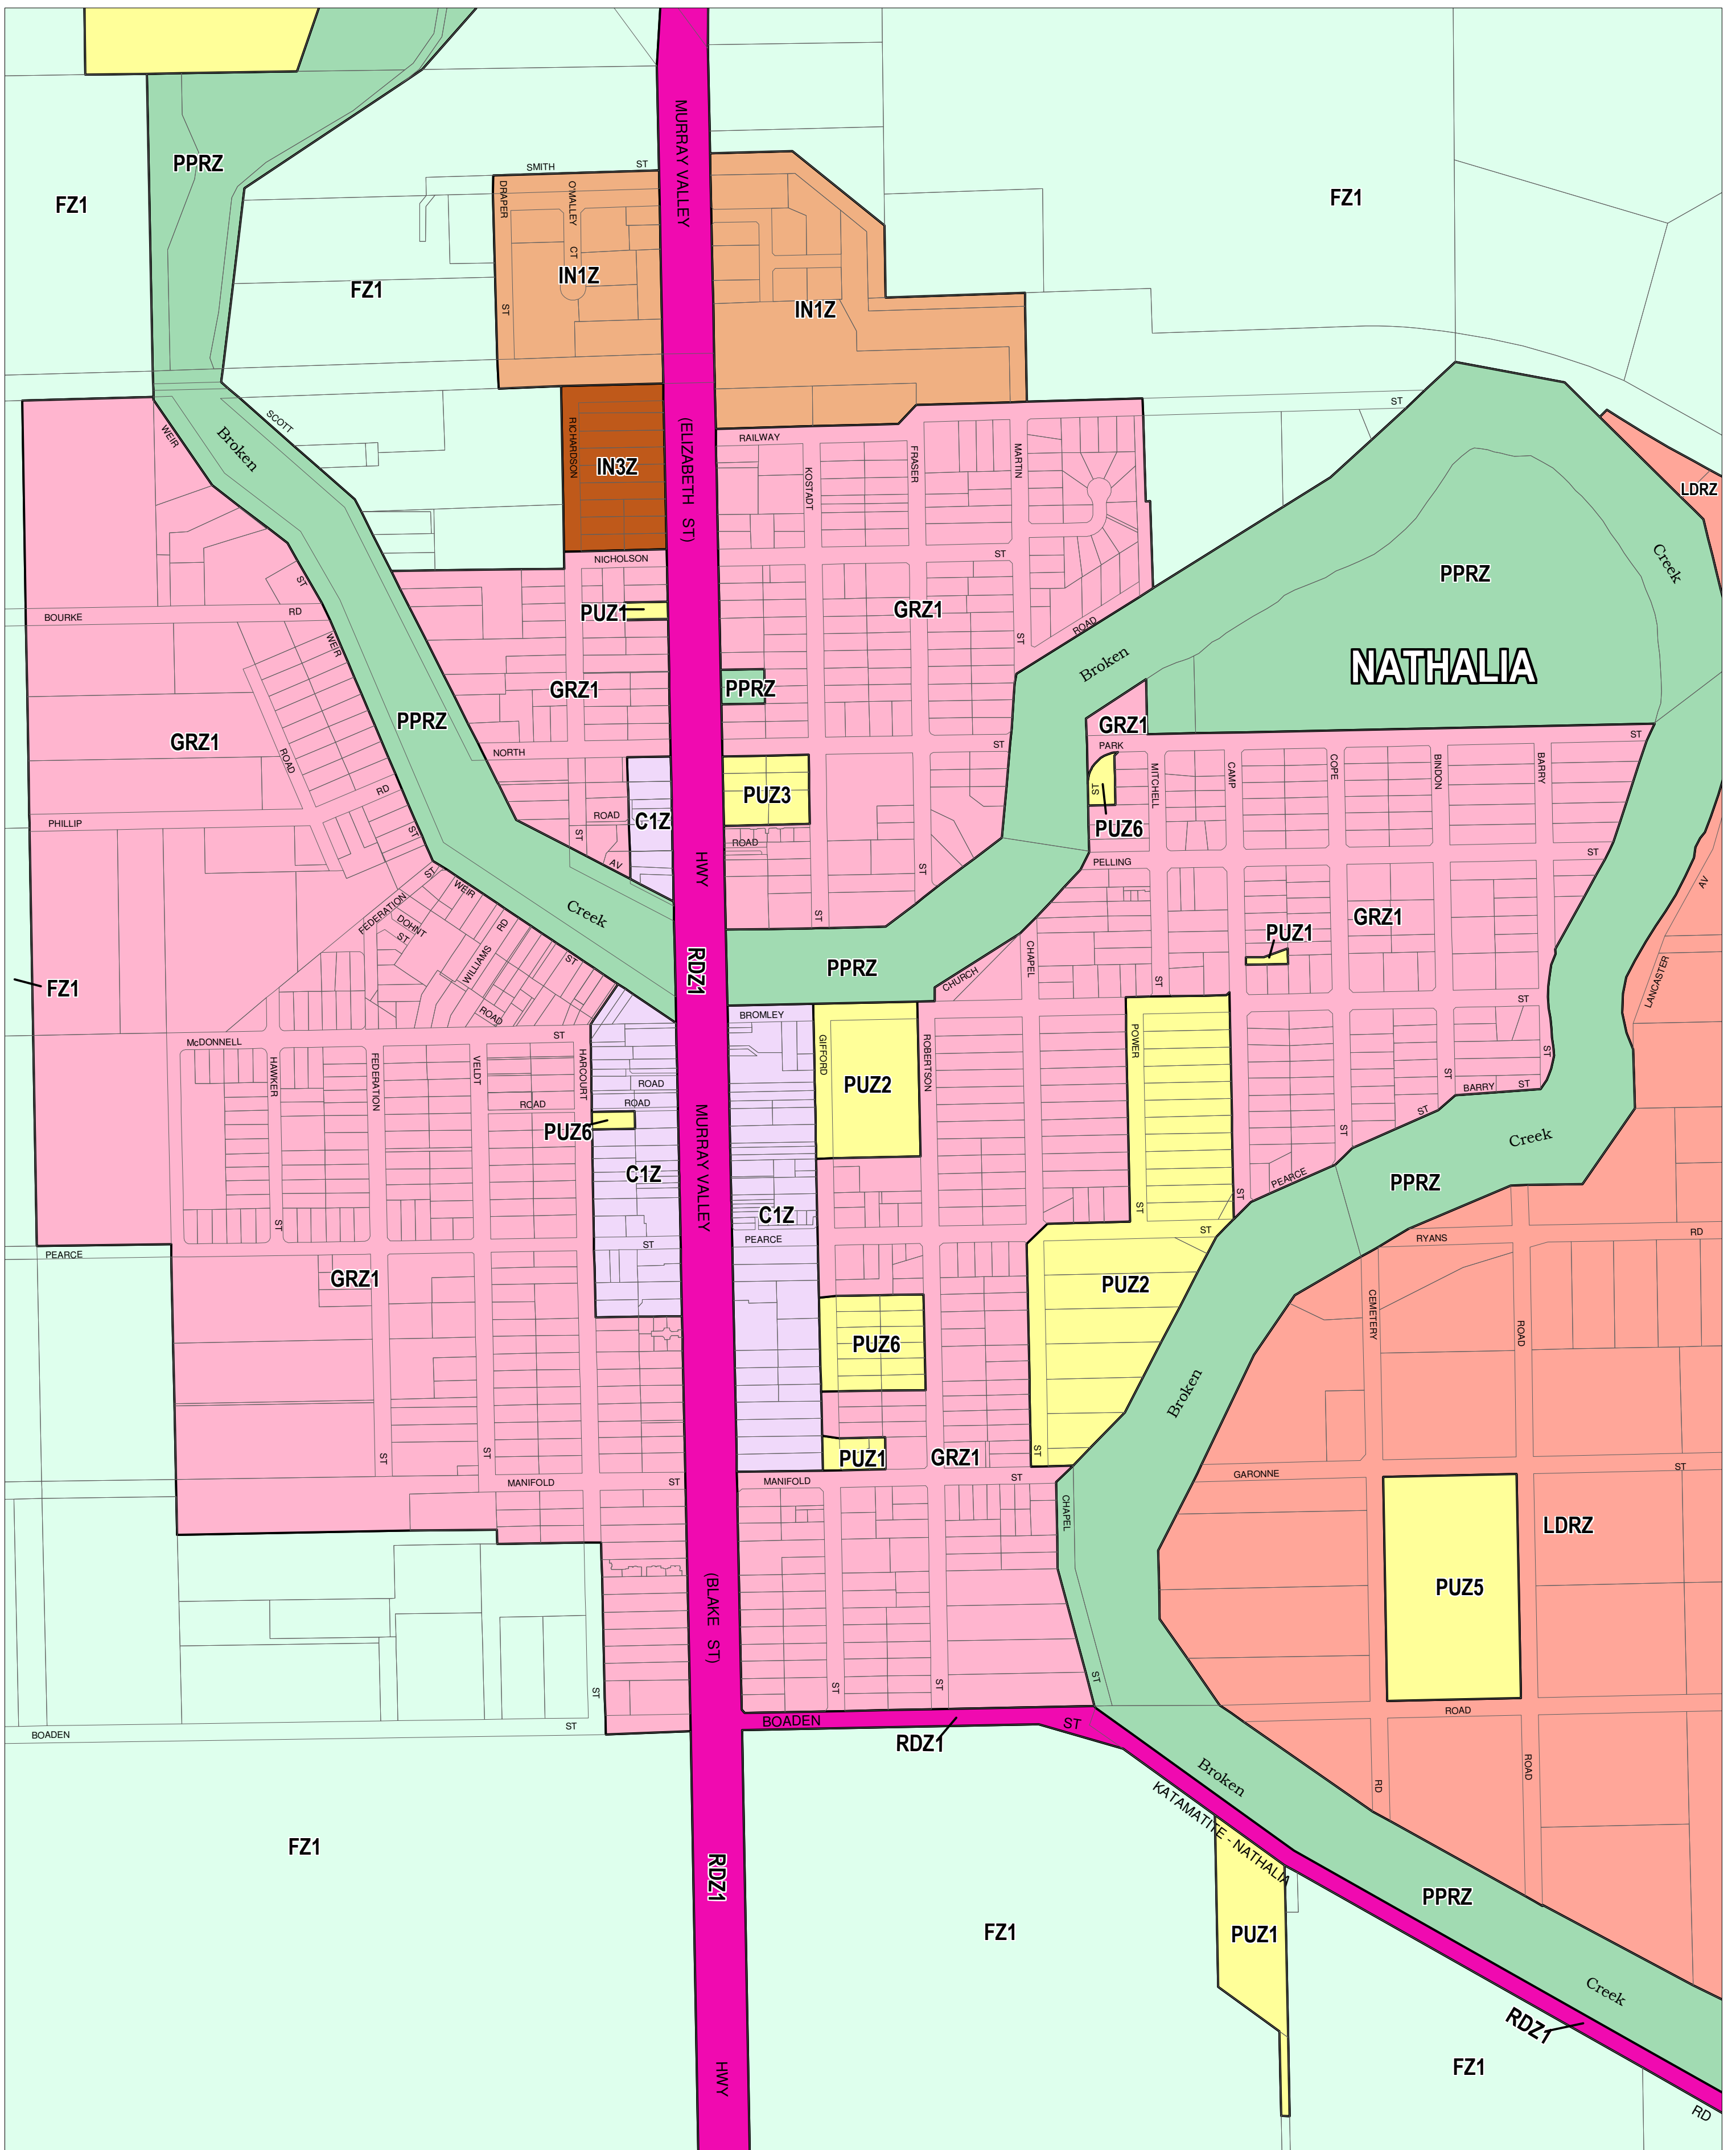

MOIRA PLANNING SCHEME - LOCAL PROVISION

Commercial	Public Use Zone - Local Government
C1Z Commercial 1 Zone	PUZ6
Industrial	Public Use Zone - Service And Utility
IN1Z Industrial 1 Zone	PUZ1
IN2Z Industrial 2 Zone	PUZ2
IN3Z Industrial 3 Zone	PUZ3
Public Land	Road Zone - Category 1
PPRZ Public Park And Recreation Zone	RDZ1
PUZ5 Public Use Zone - Cemetery/crematorium	Residential
PUZ2 Public Use Zone - Education	GRZ1 General Residential Zone - Schedule 1
PUZ3 Public Use Zone - Health And Community	LDRZ Low Density Residential Zone
	FZ1 Farming Zone - Schedule 1

Printed: 30/5/2014

AMENDMENT GC12