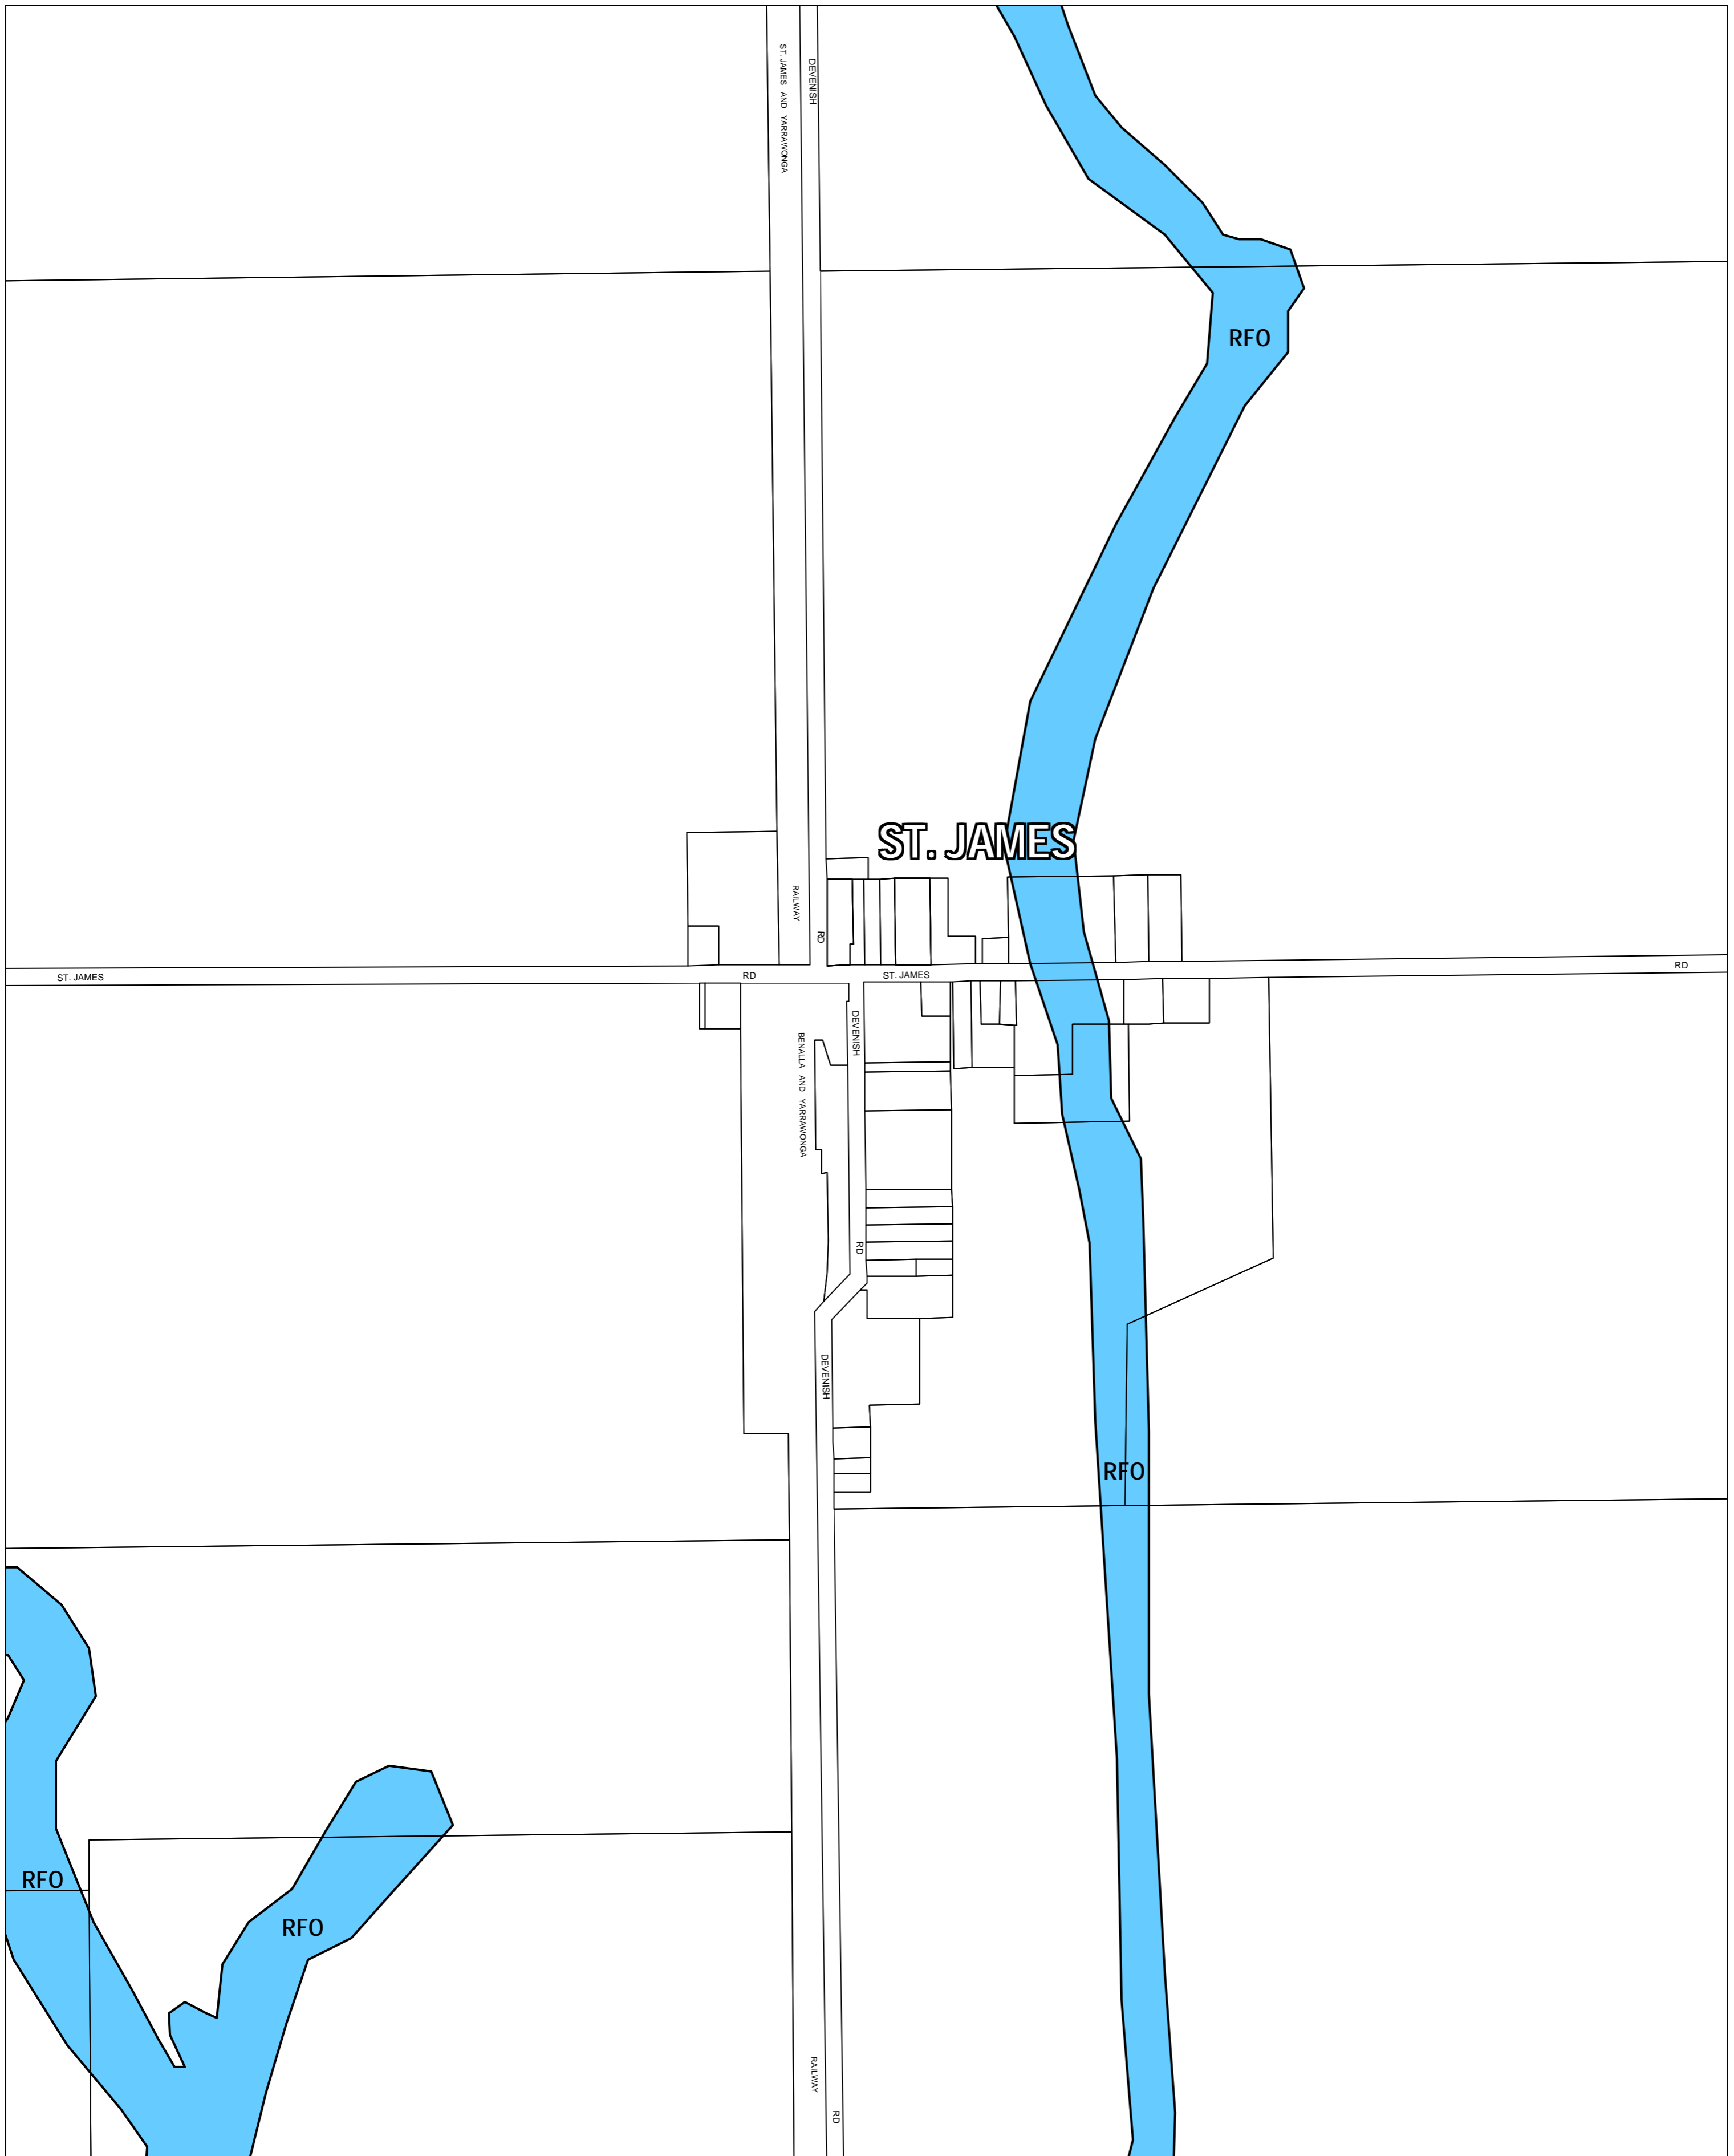

MOIRA PLANNING SCHEME - LOCAL PROVISION

Overlays

- Rural Floodway Overlay

AUSTRALIAN MAP GRID ZONE 55

INDEX TO ADJOINING METRIC SERIES MAP

Printed: 19/6/2007