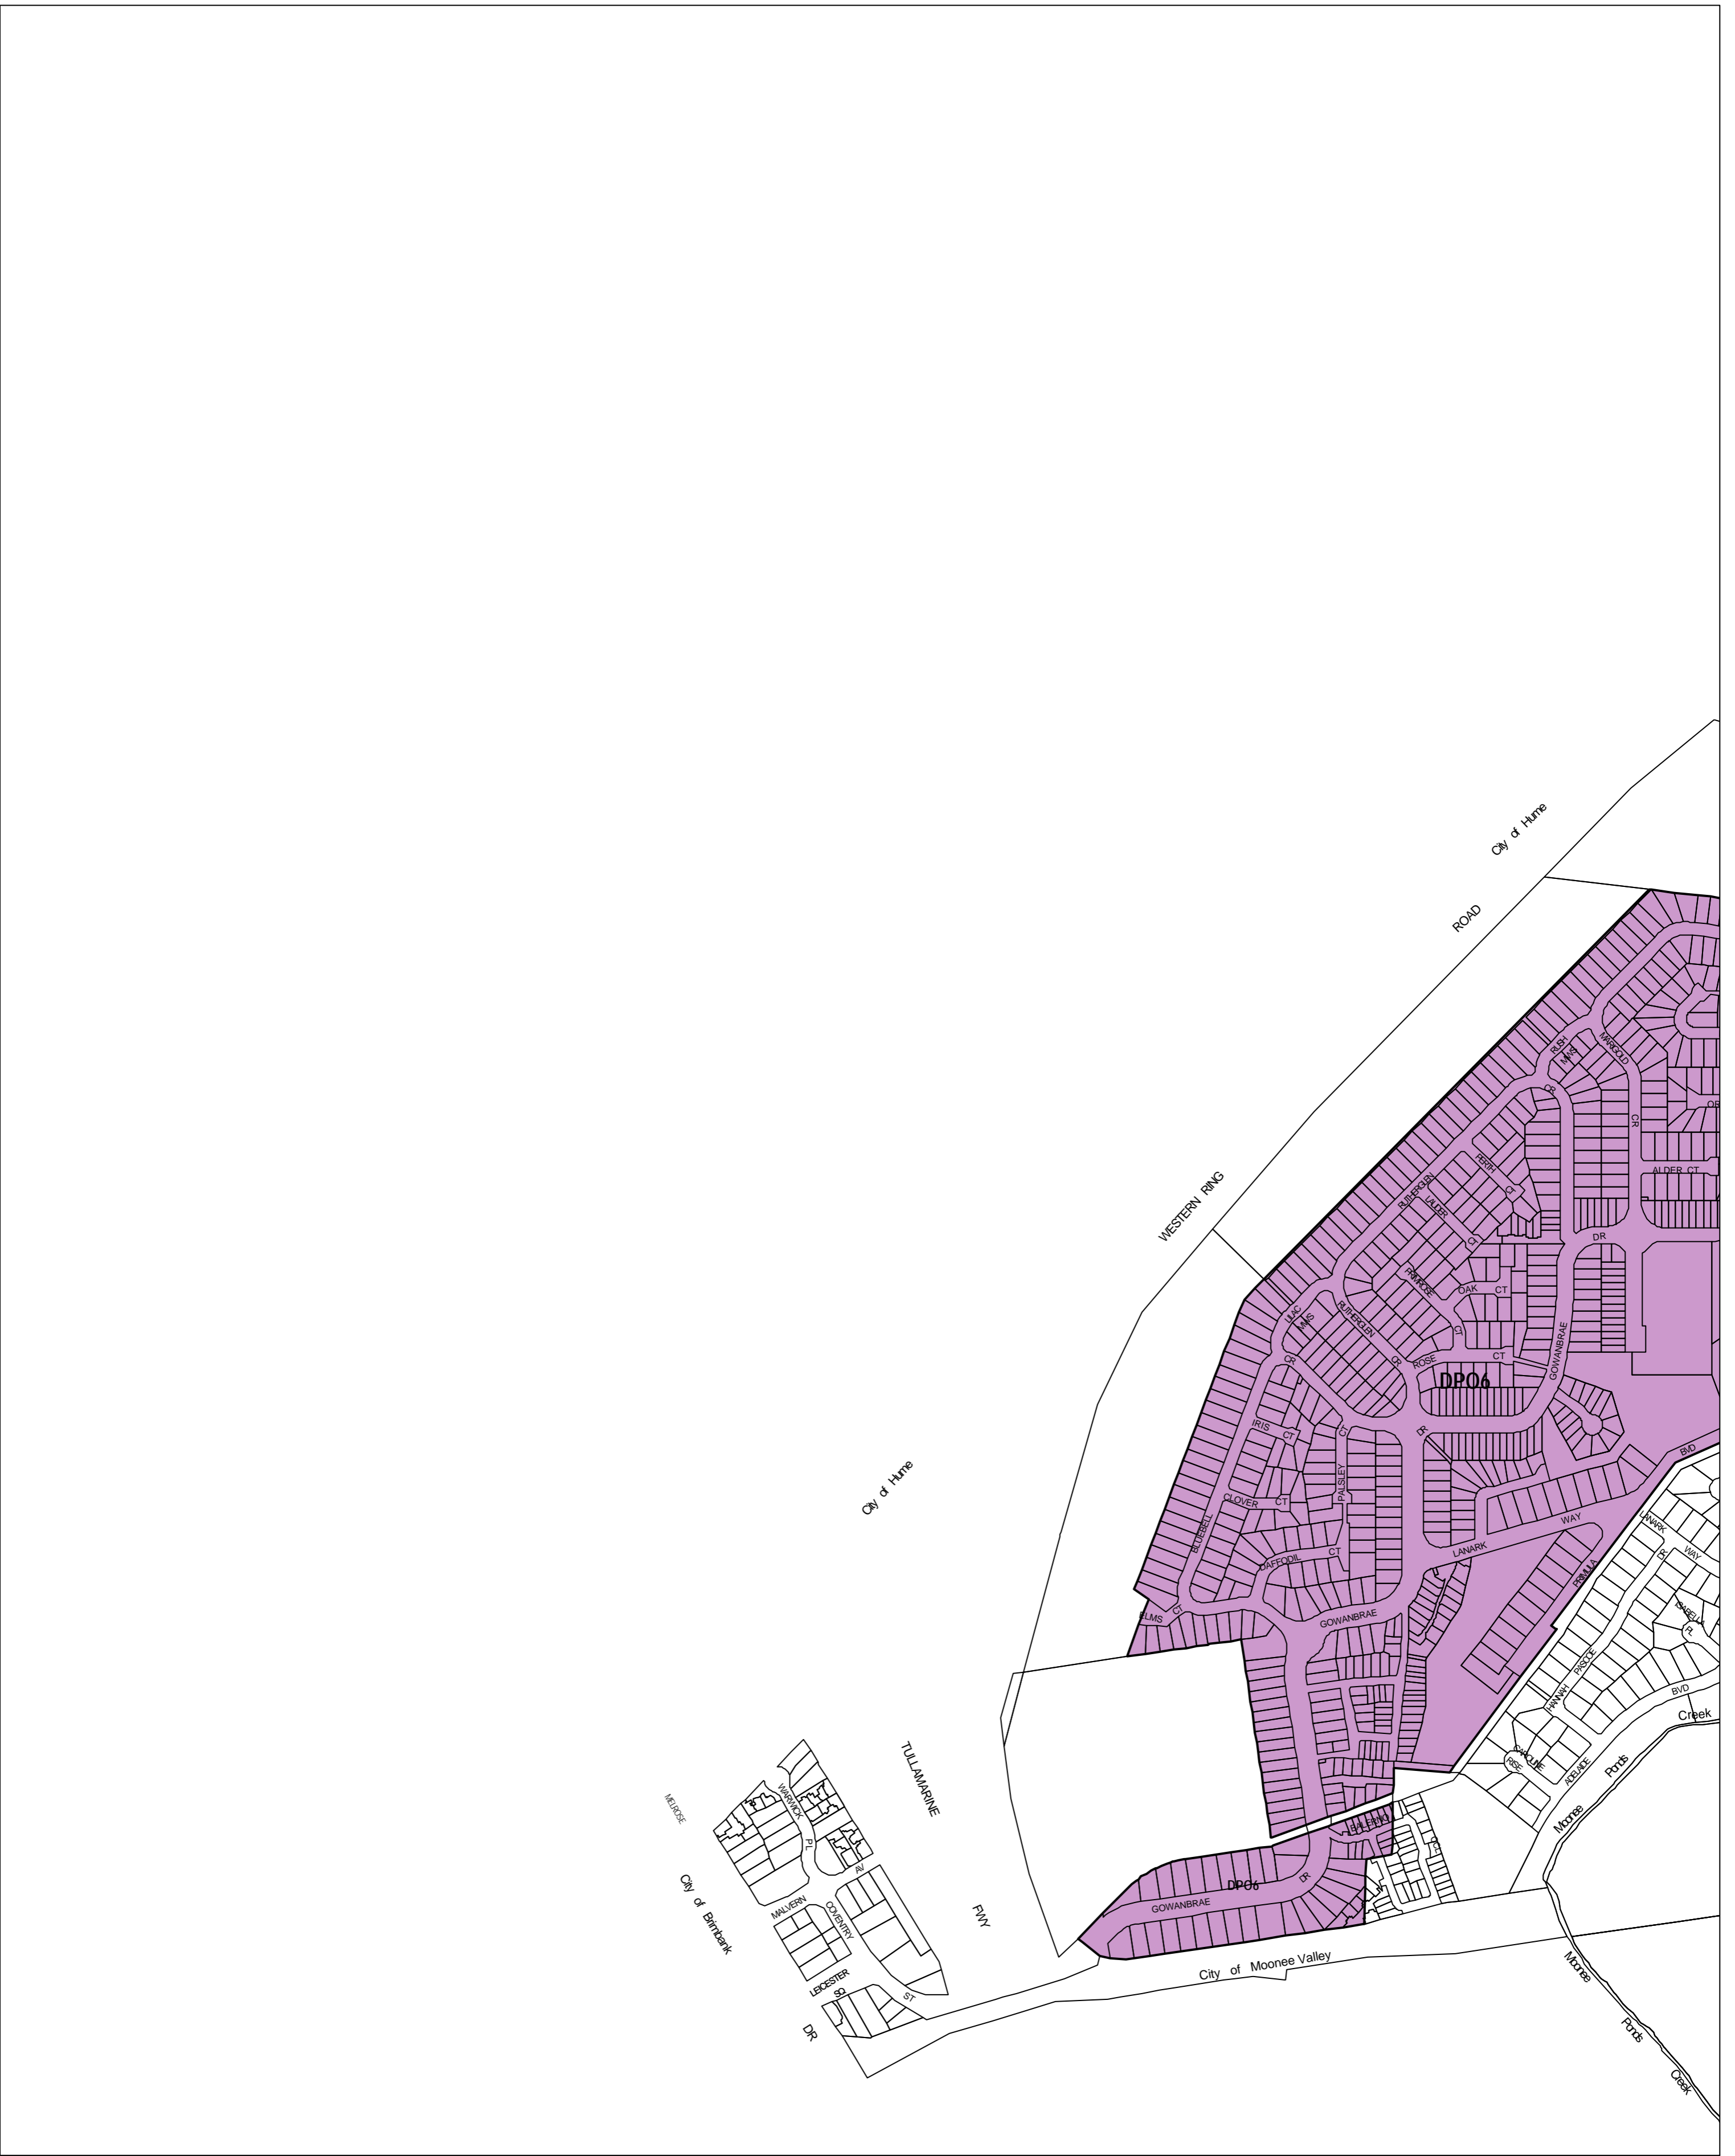

MORELAND PLANNING SCHEME - LOCAL PROVISION

Overlays
DPO6 Development Plan Overlay - Schedule 6

100 200 300 400 500 METRES

AUSTRALIAN MAP GRID ZONE 55

INDEX TO ADJOINING METRIC SERIES MAP

2	3	4
6	7	8
	11	
13	14	15

Printed: 8/8/2007