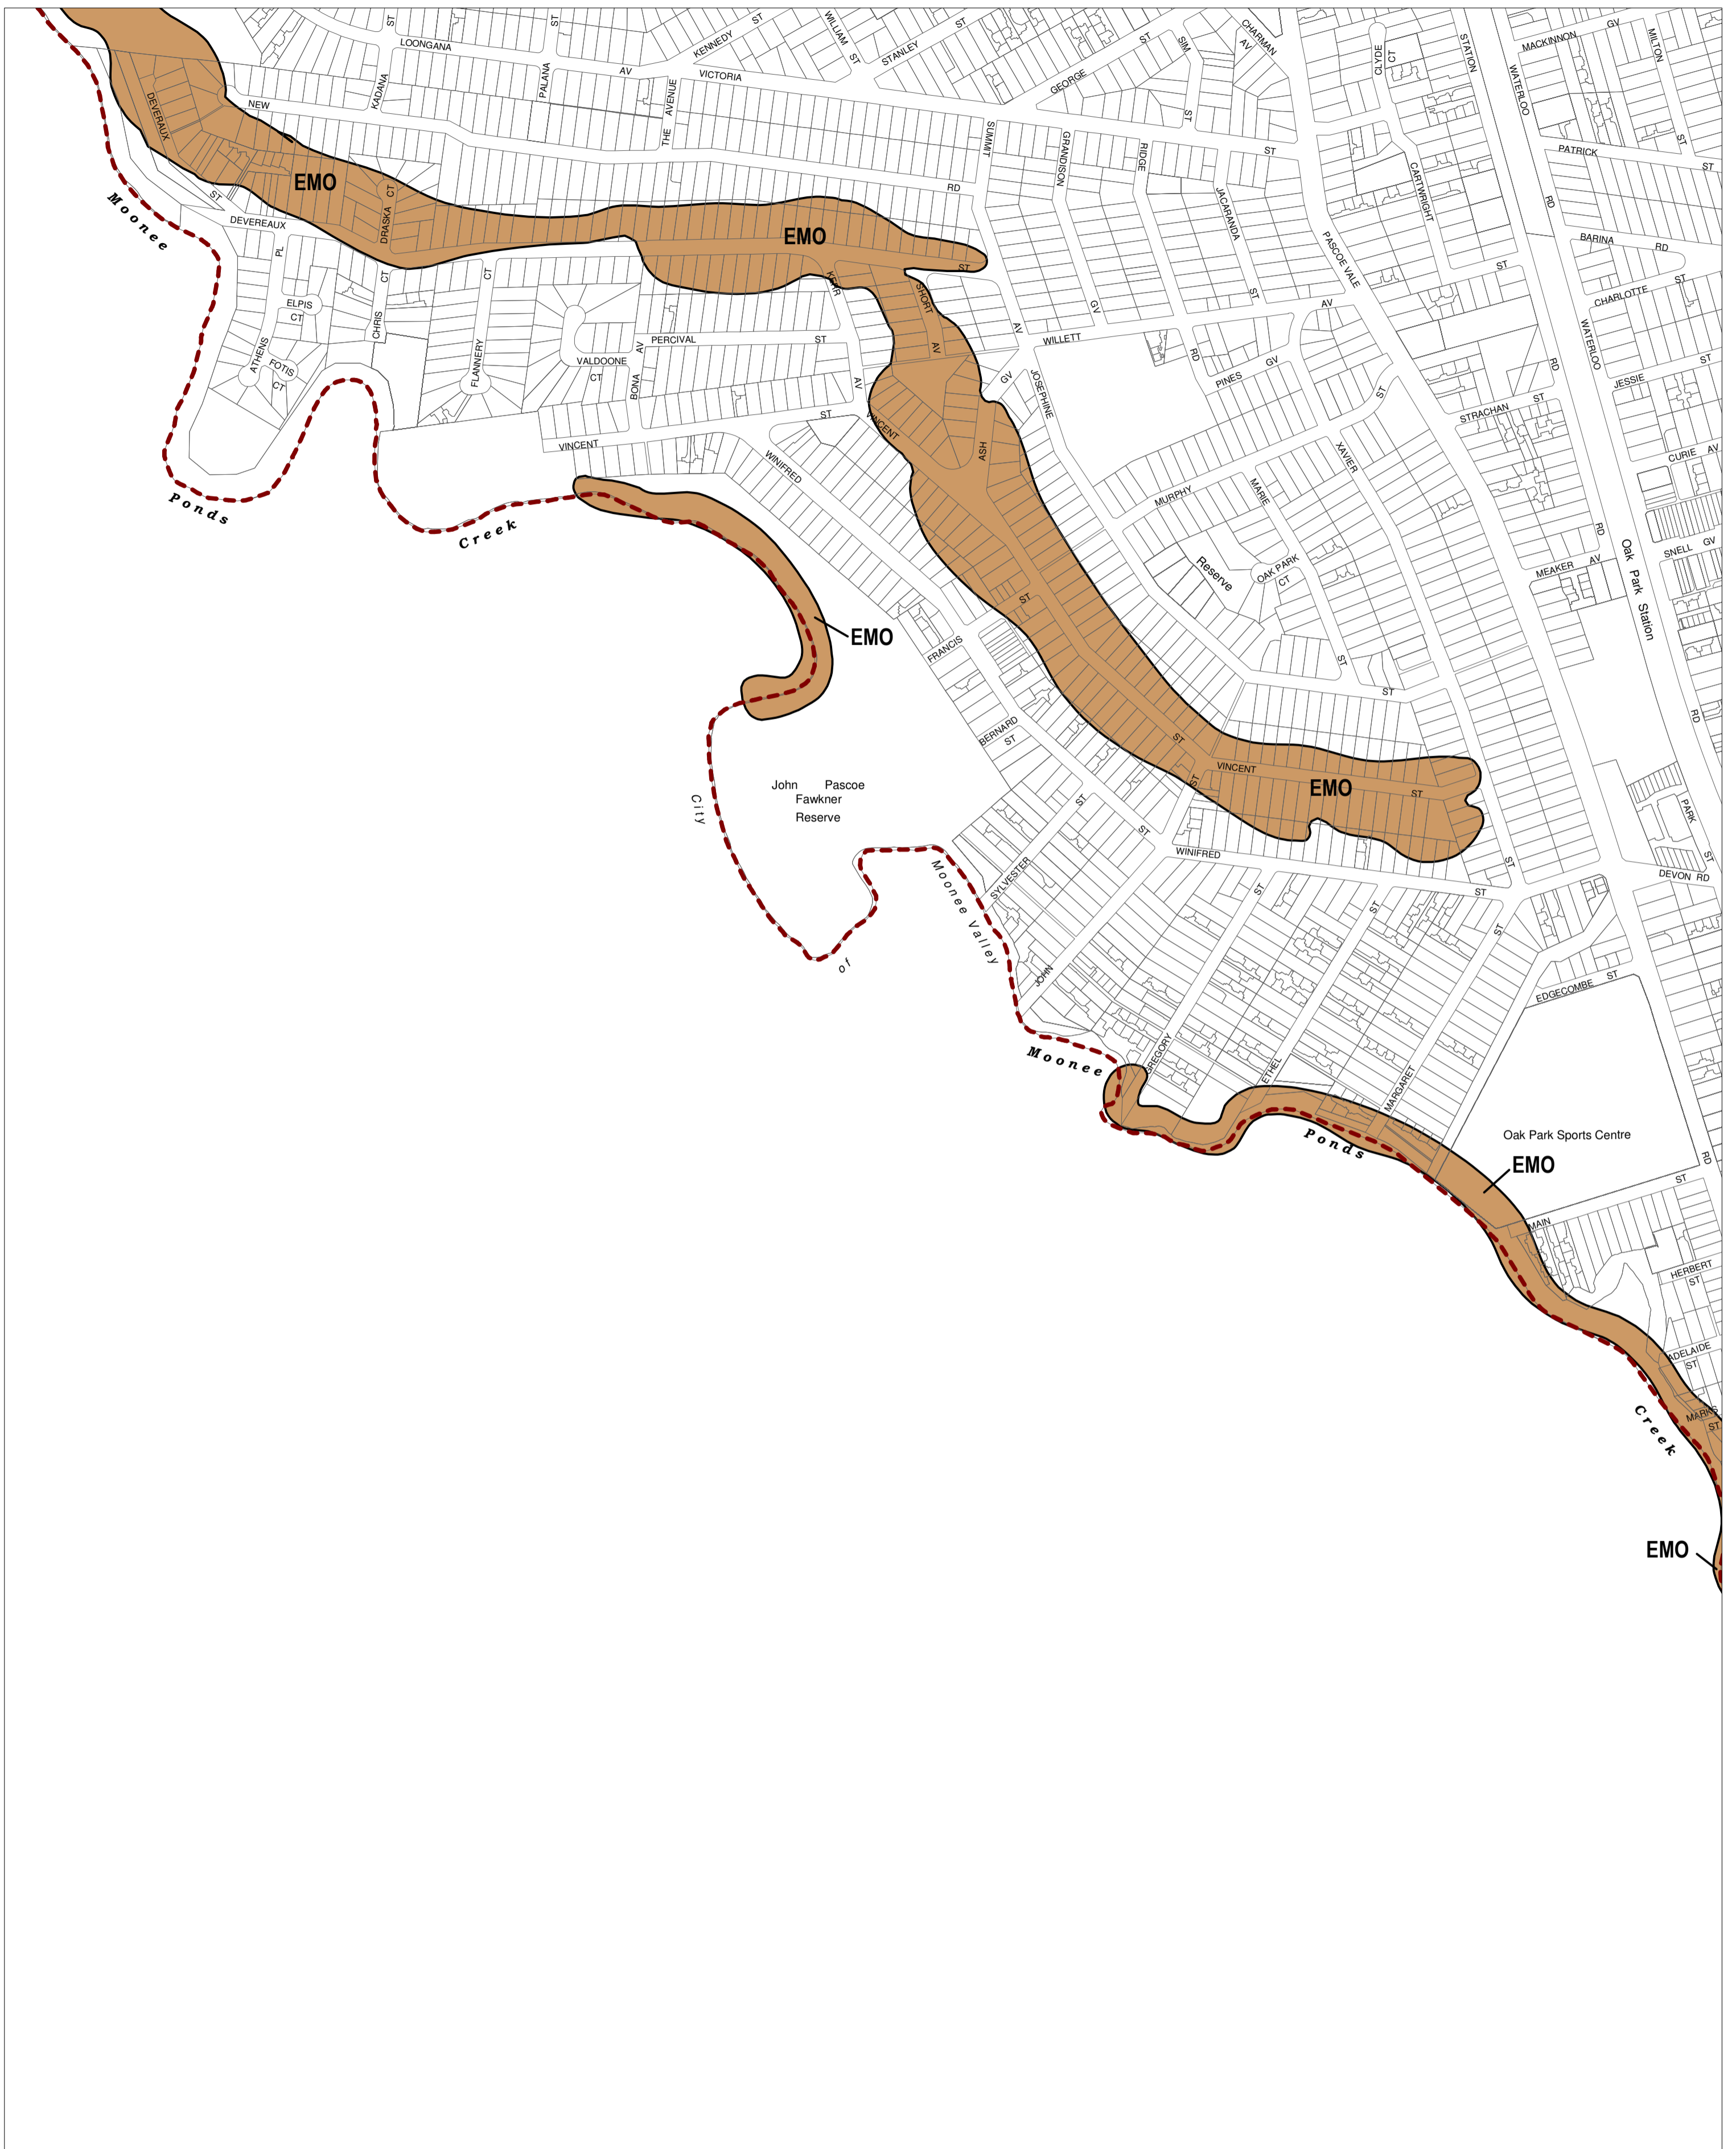

MORELAND PLANNING SCHEME - LOCAL PROVISION

Overlays

EMO Erosion Management Overlay

AUSTRALIAN MAP GRID ZONE 55

Printed: 21/3/2013

AMENDMENT C83