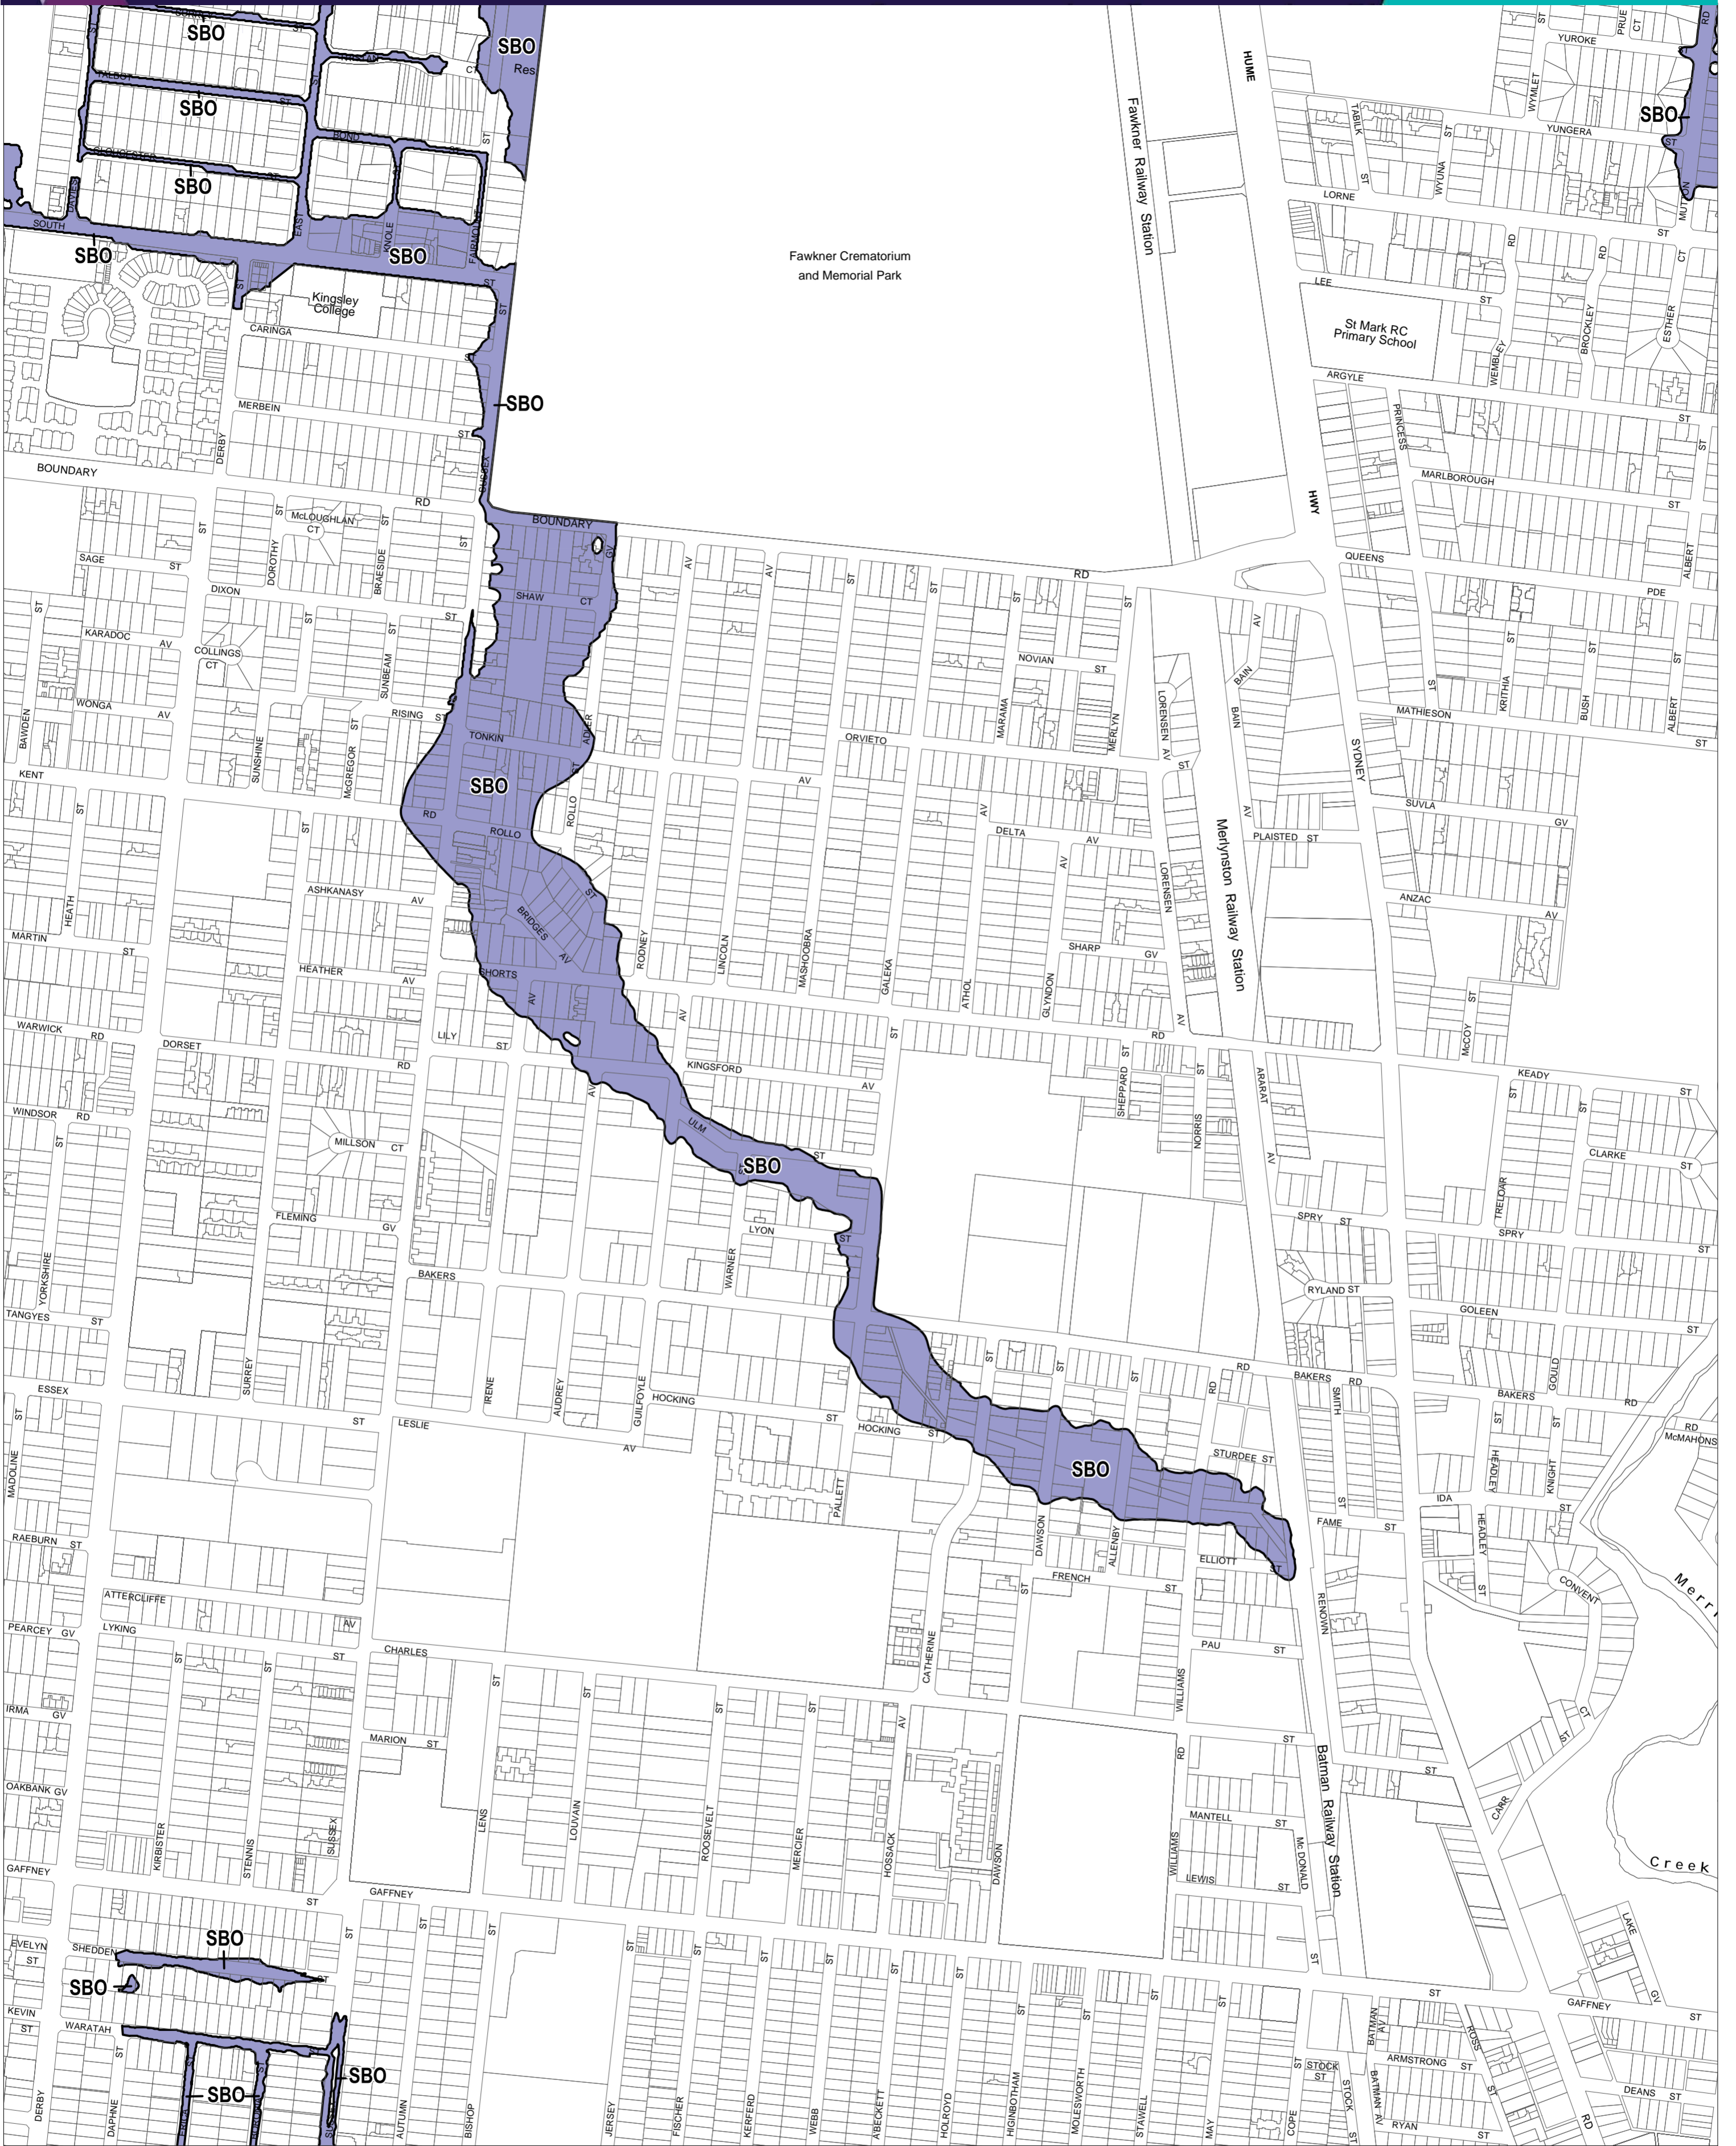

MORELAND PLANNING SCHEME - LOCAL PROVISION

Overlays
SBO Special Building Overlay

Municipal Boundary
(If shown)

200 0 200 m

AUSTRALIAN MAP GRID ZONE 55

PREPARED BY: Planning Mapping Services

INDEX TO ADJOINING
SCHEME MAPS

Printed: 29/1/2018

AMENDMENT GC34

VICTORIA
State Government

Environment,
Land, Water
and Planning