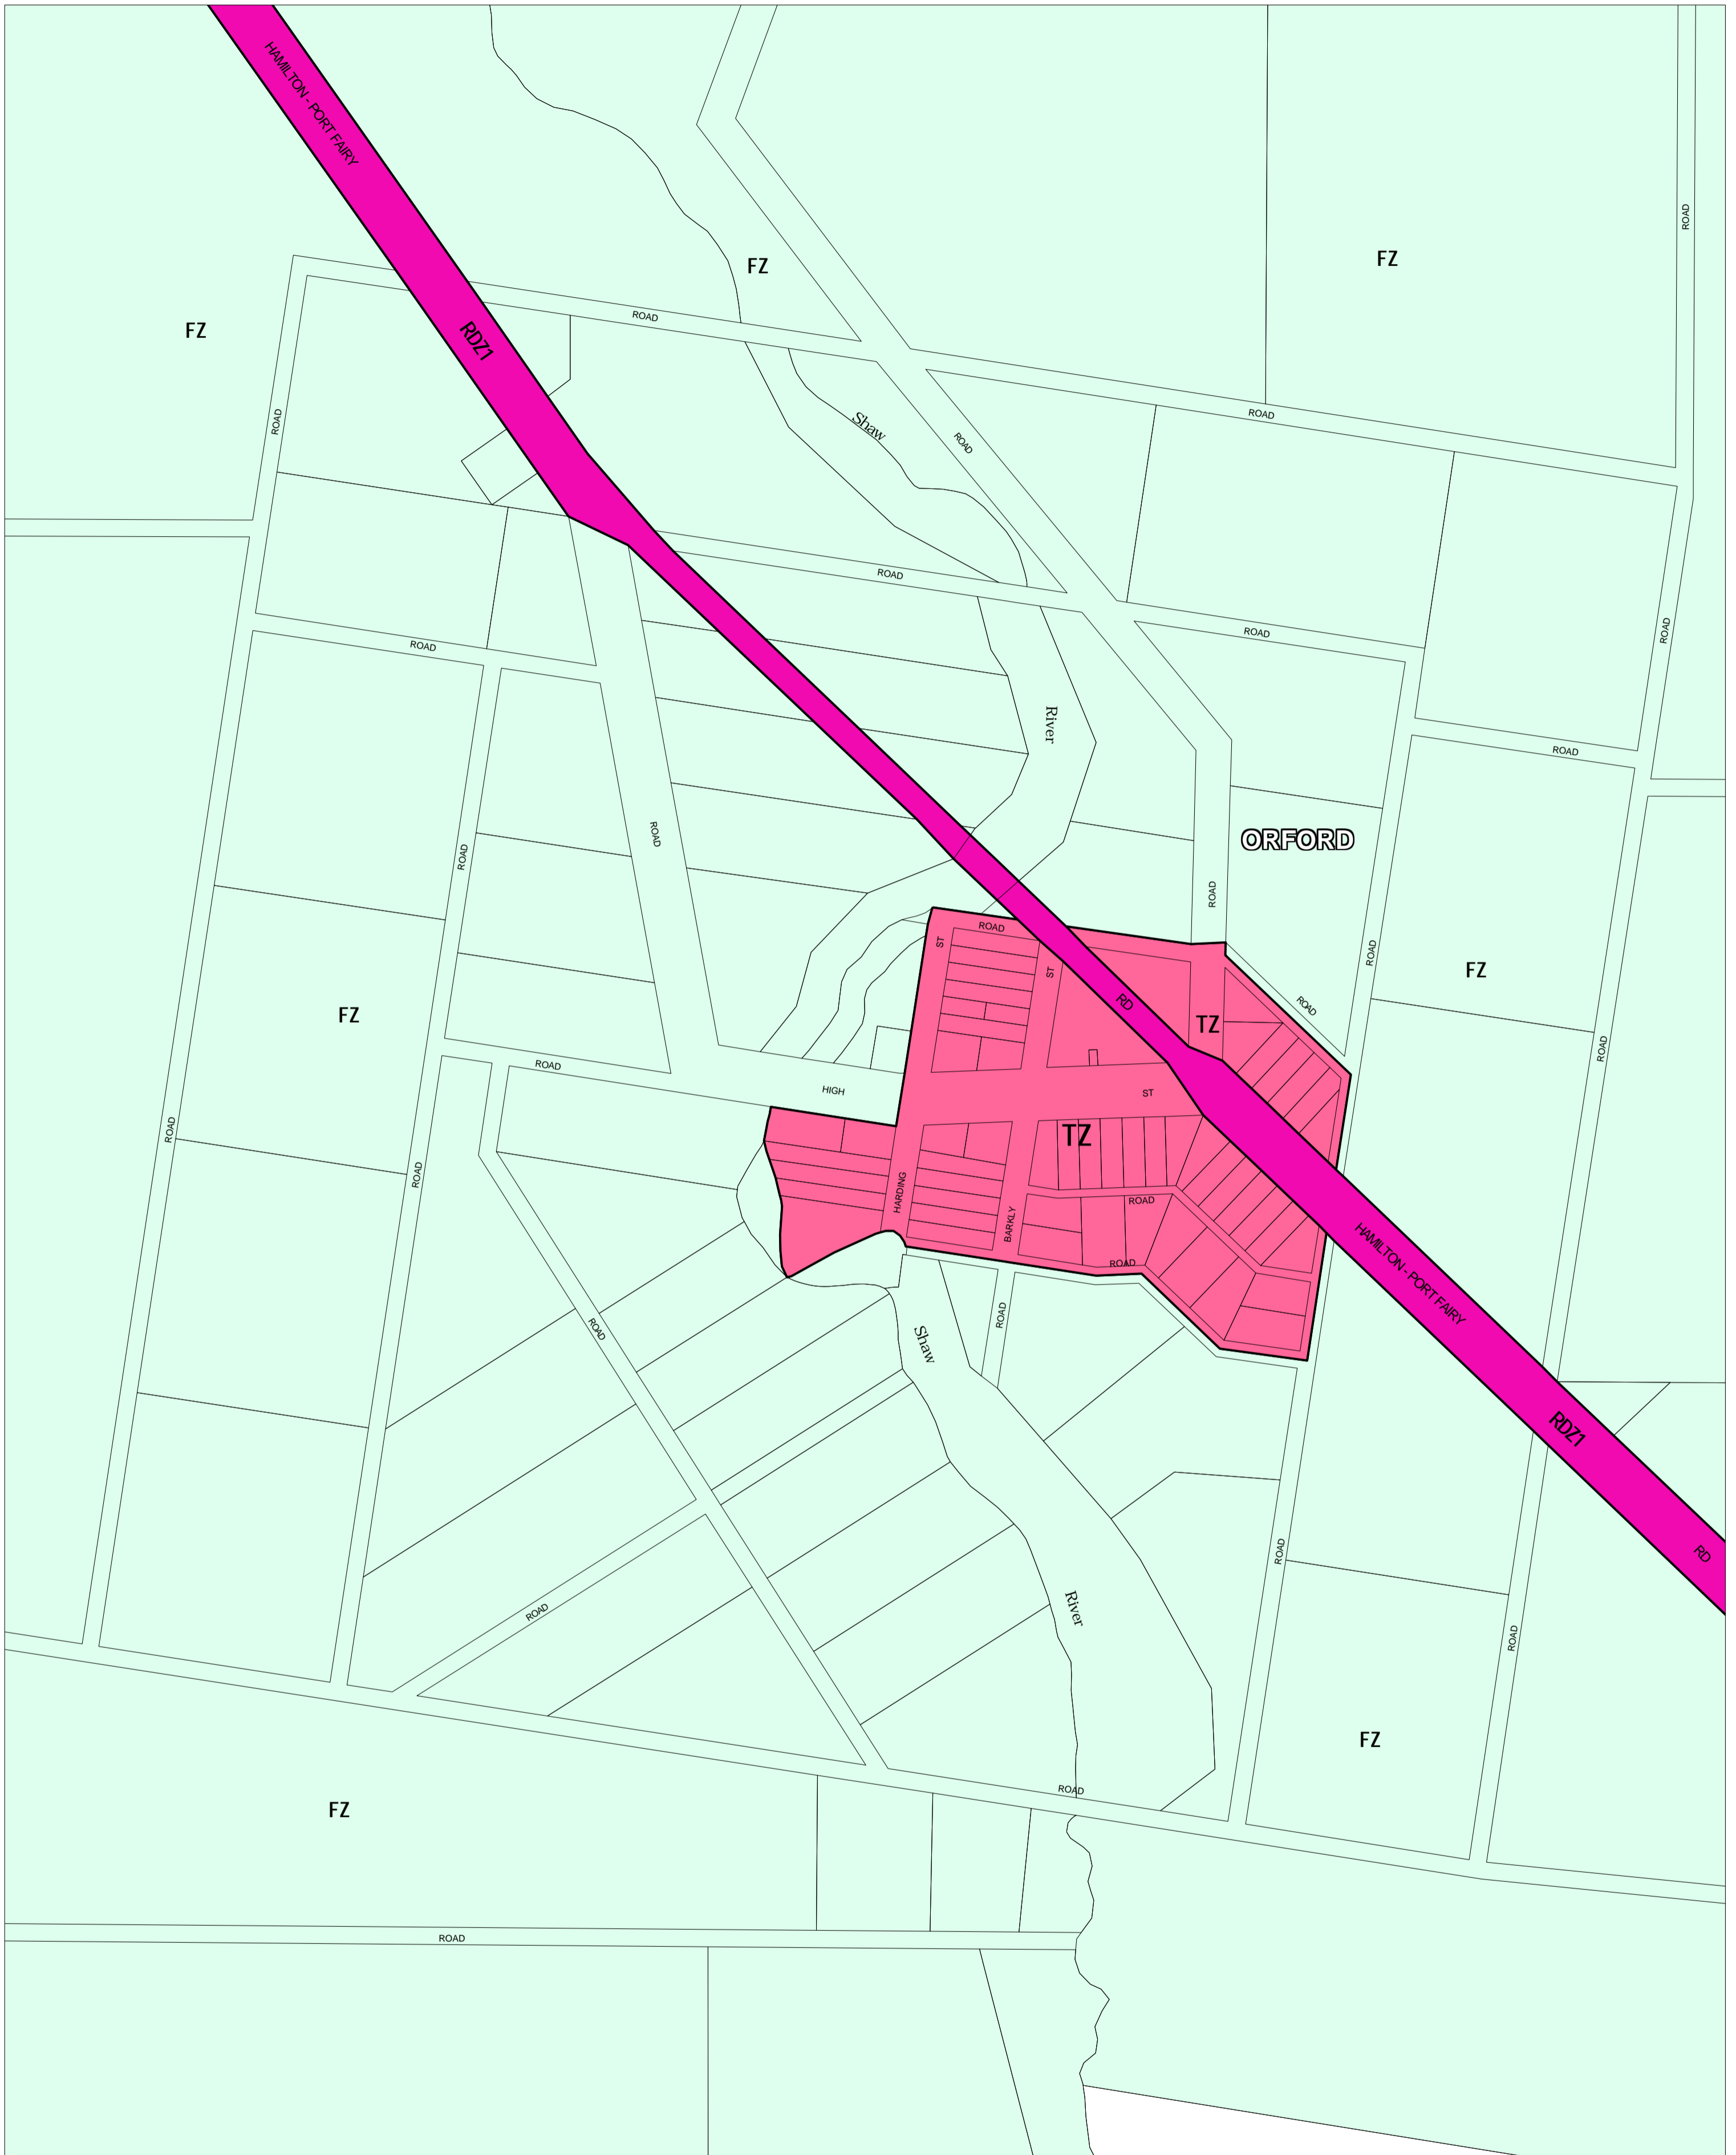

MOYNE PLANNING SCHEME - LOCAL PROVISION

- **Public Land**
- Road Zone Category 1
- **Residential**
- Township Zone
- **Rural**
- Farming Zone

AUSTRALIAN MAP GRID ZONE 54

INDEX TO ADJOINING METRIC SERIES MAP

Printed: 19/10/2006

AMENDMENT C22