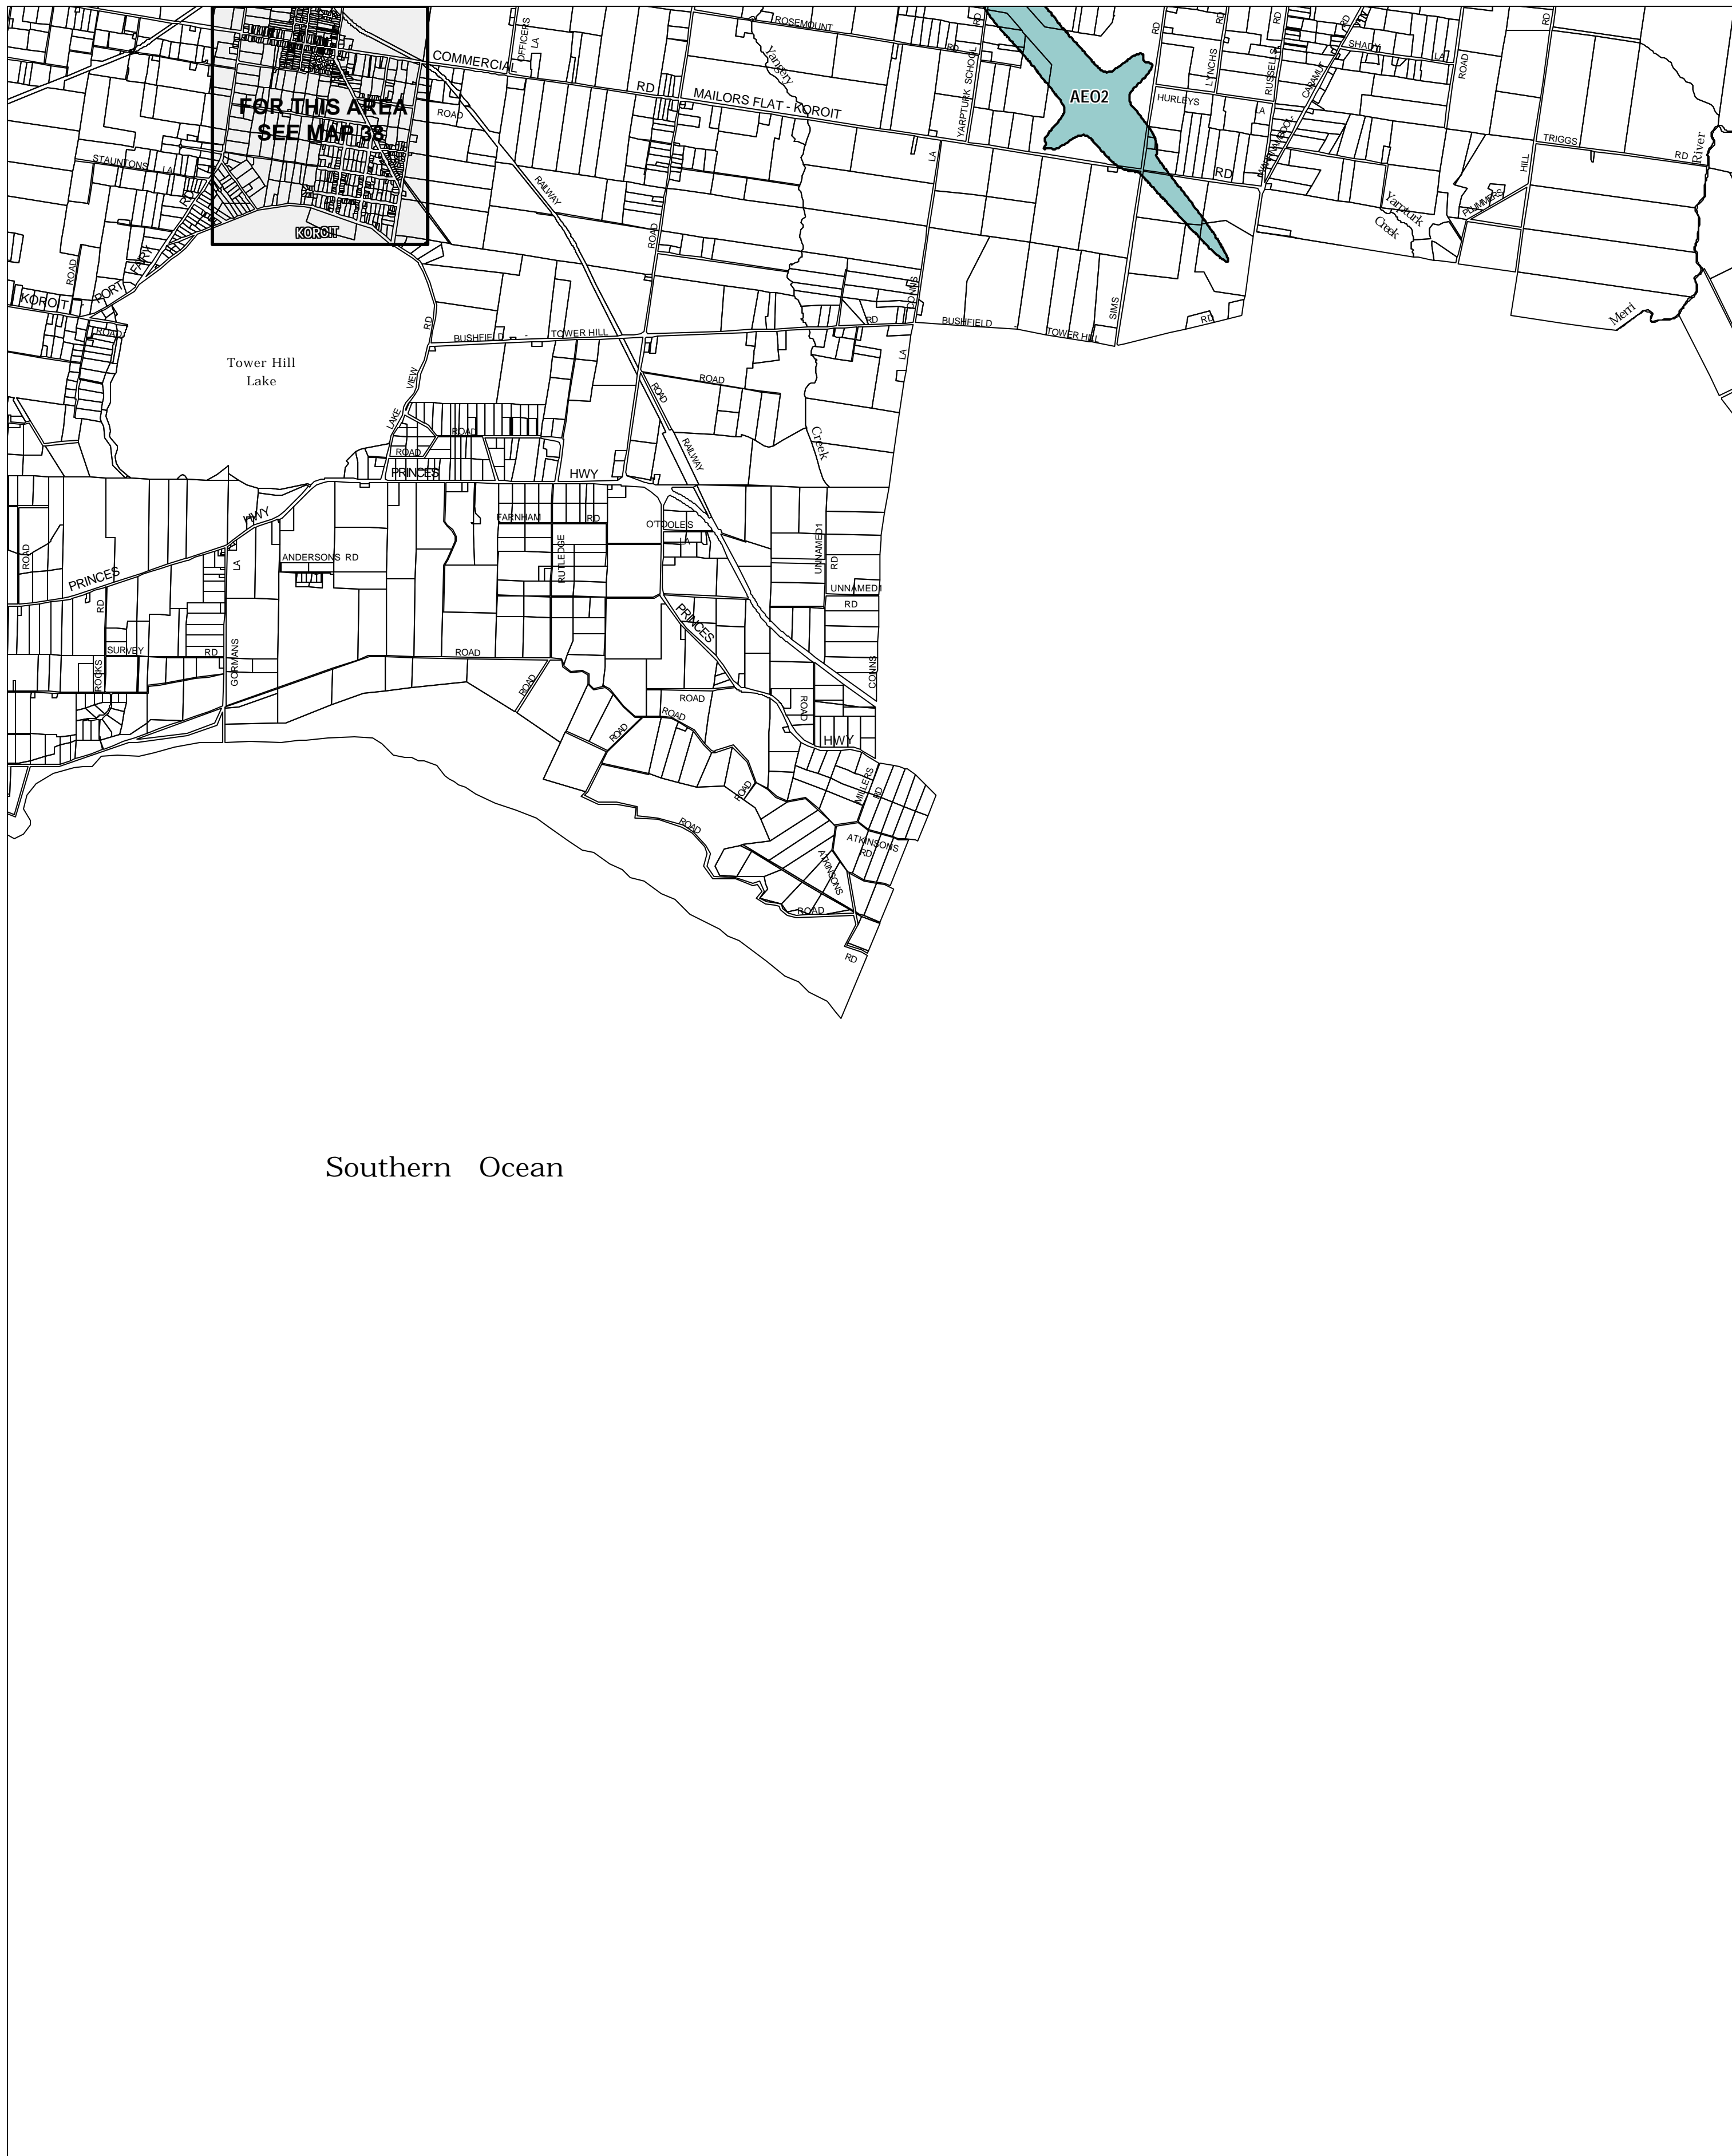

MOYNE PLANNING SCHEME - LOCAL PROVISION

Southern Ocean

Overlays	
	Airport Environs Overlay (Ae02)

AUSTRALIAN MAP GRID ZONE 54

Printed: 25/3/2010

AMENDMENT C5