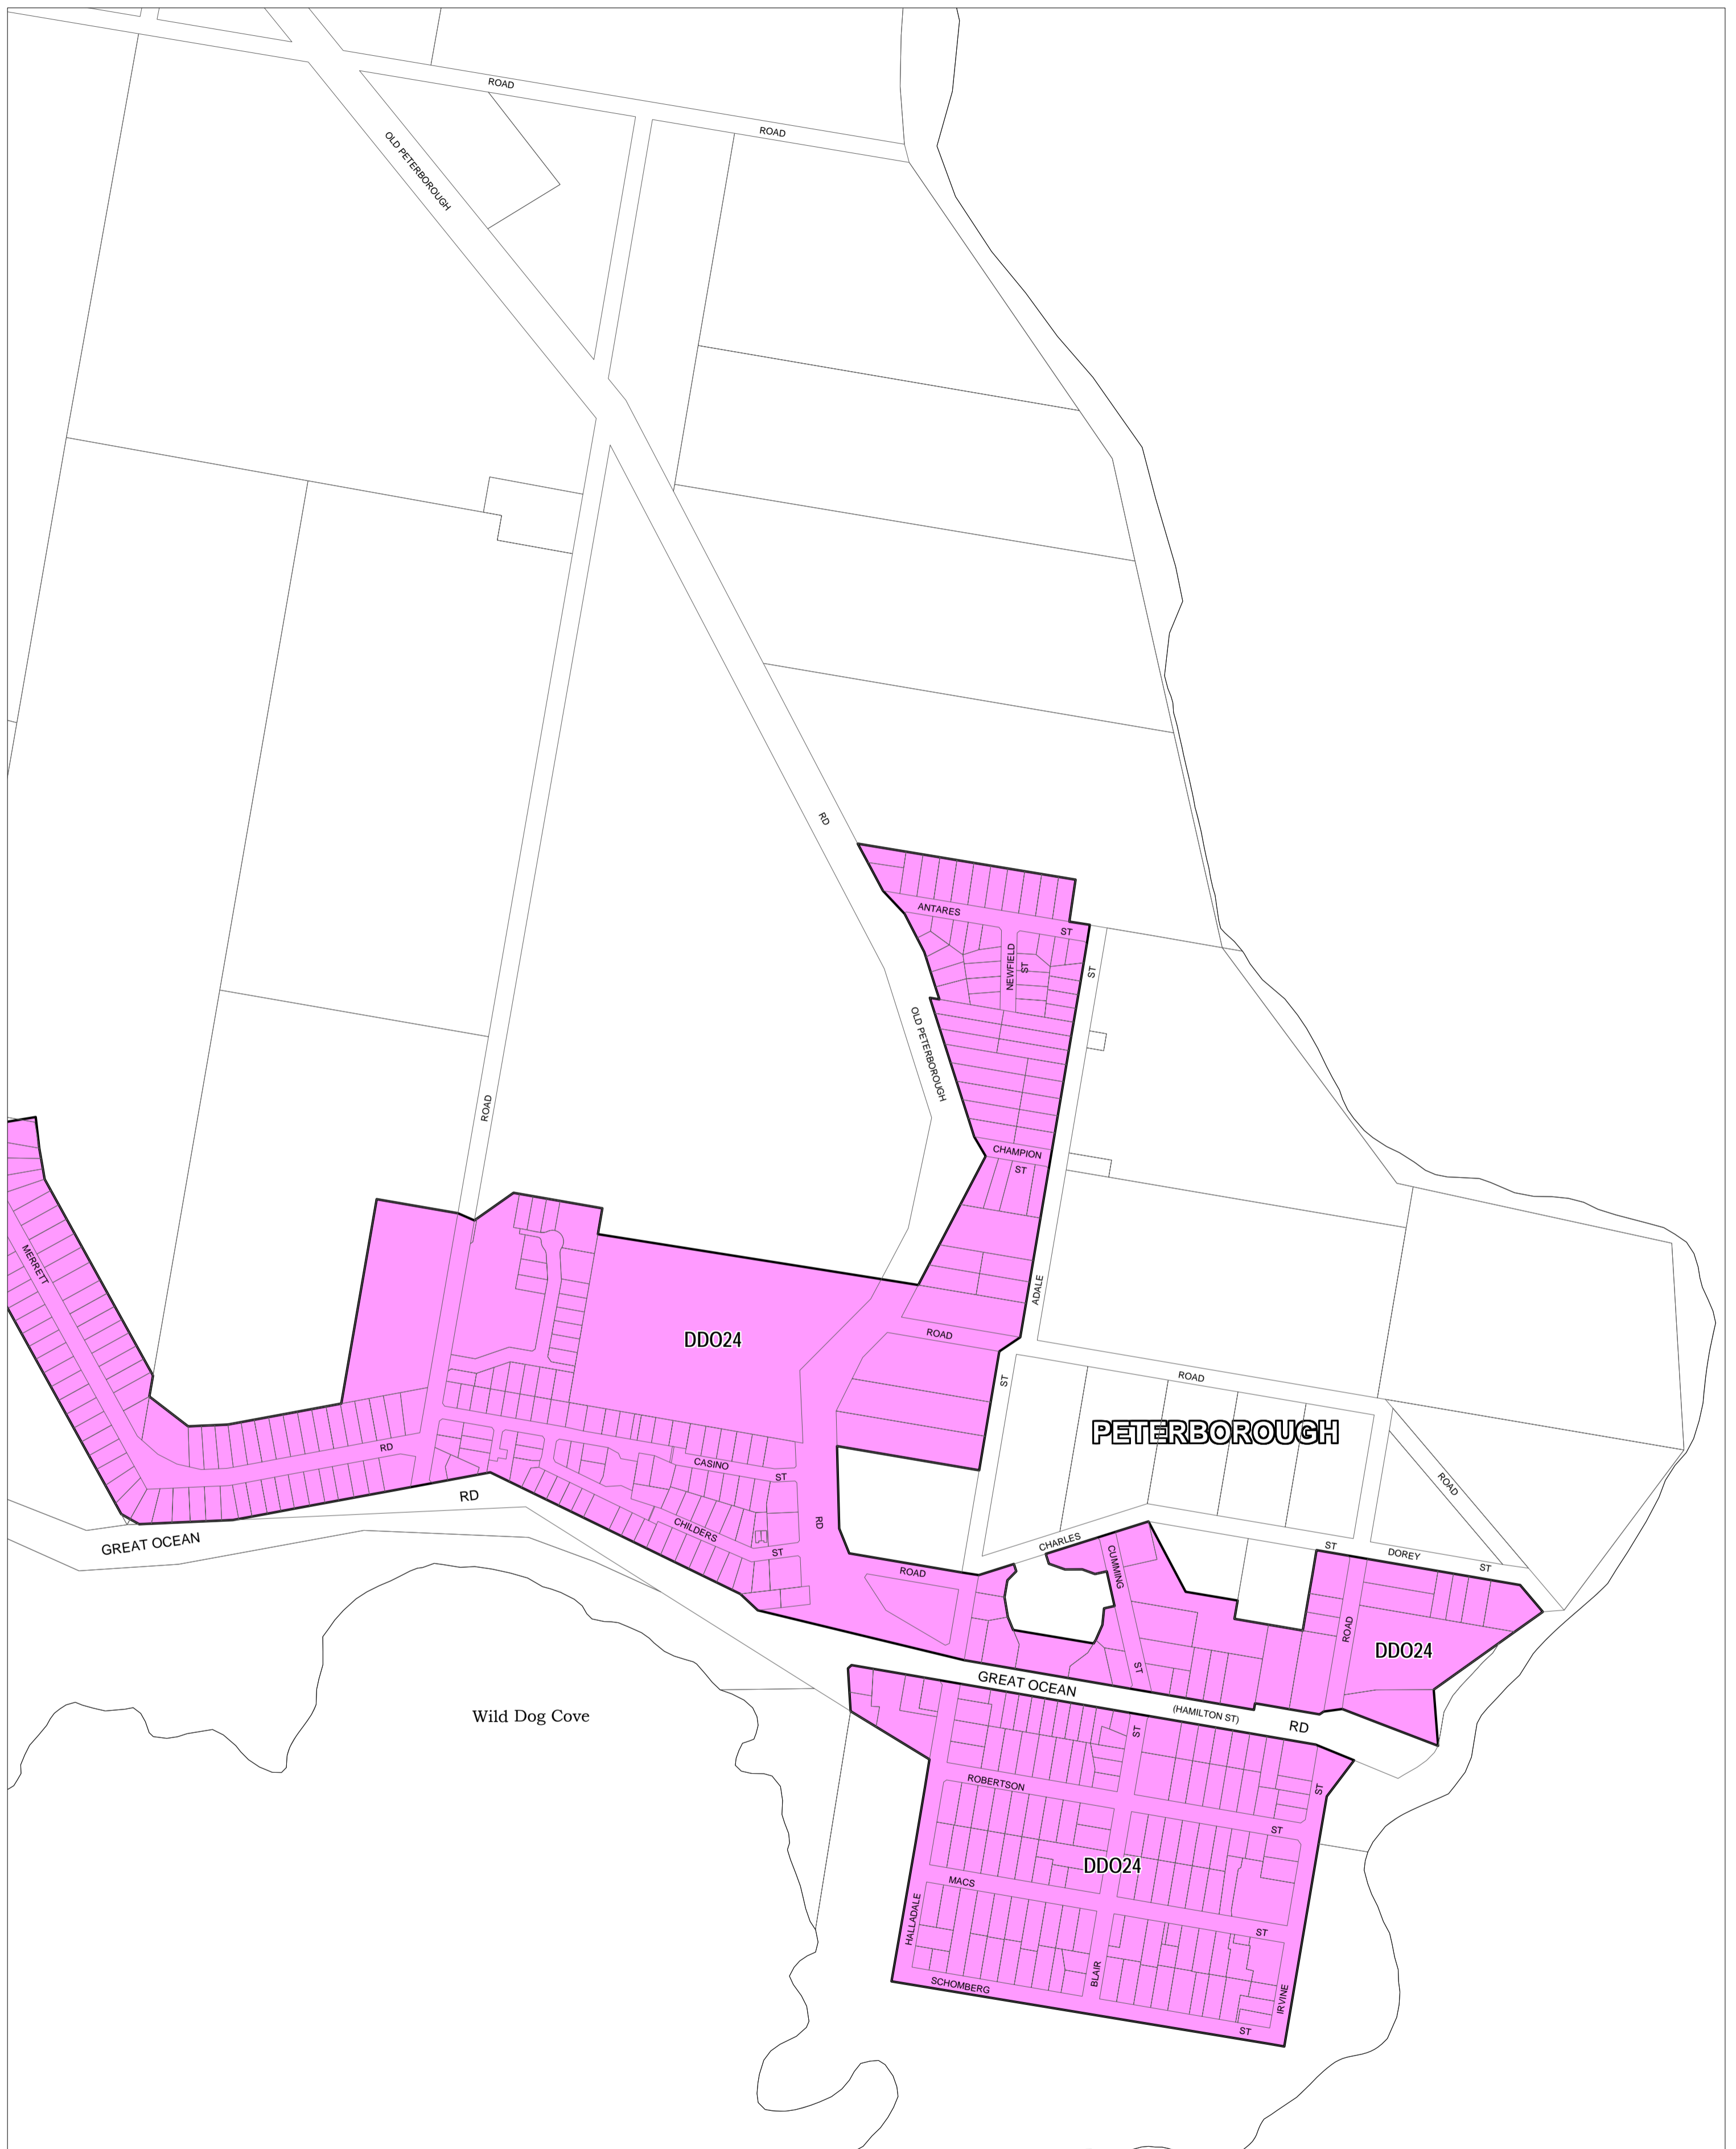

MOYNE PLANNING SCHEME - LOCAL PROVISION

Overlays

DDO24 Design And Development Overlay - Schedule 24

100 0 100 200 300 400 500 m

AUSTRALIAN MAP GRID ZONE 54

INDEX TO ADJOINING METRIC SERIES MAP

Printed: 16/8/2011

AMENDMENT C25