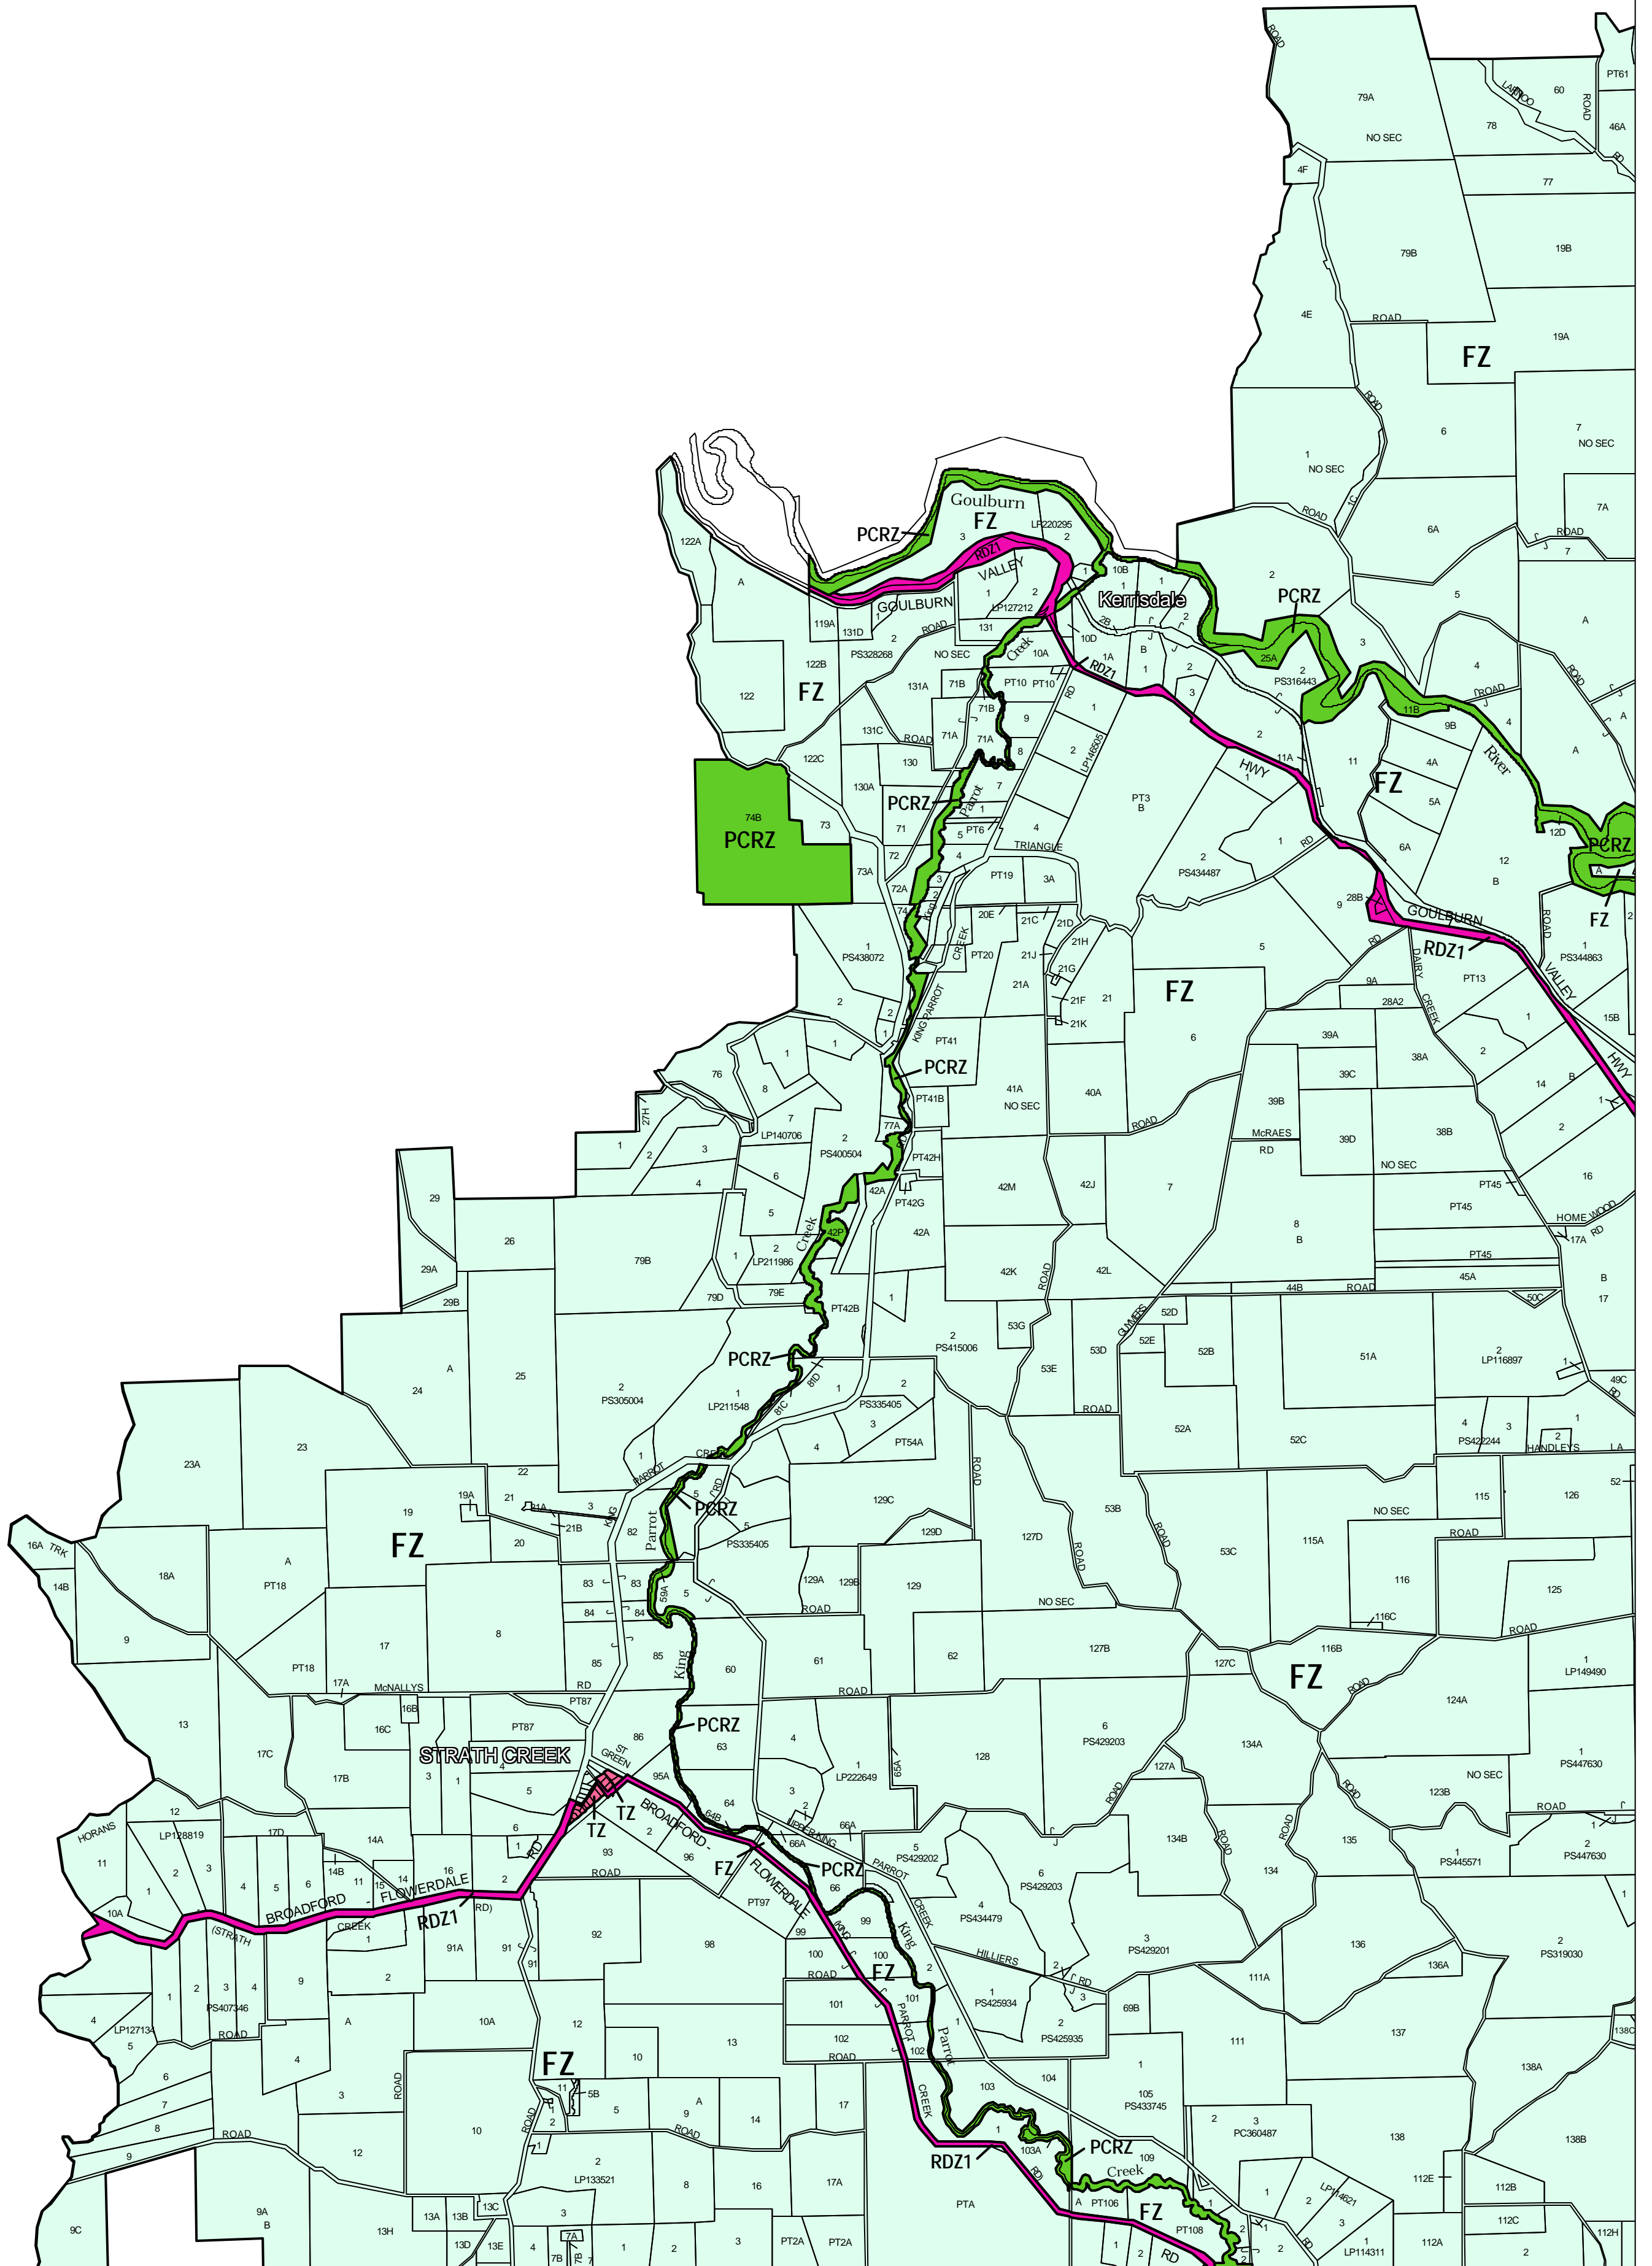

MURRINDINDI PLANNING SCHEME - LOCAL PROVISION

Public Land	Public Conservation And Resource Zone
Road Zone Category 1	Road Zone Category 1
Residential	Township Zone
Rural	Farming Zone

Printed: 25/7/2006

AMENDMENT C18

ZONES

MAP No 5