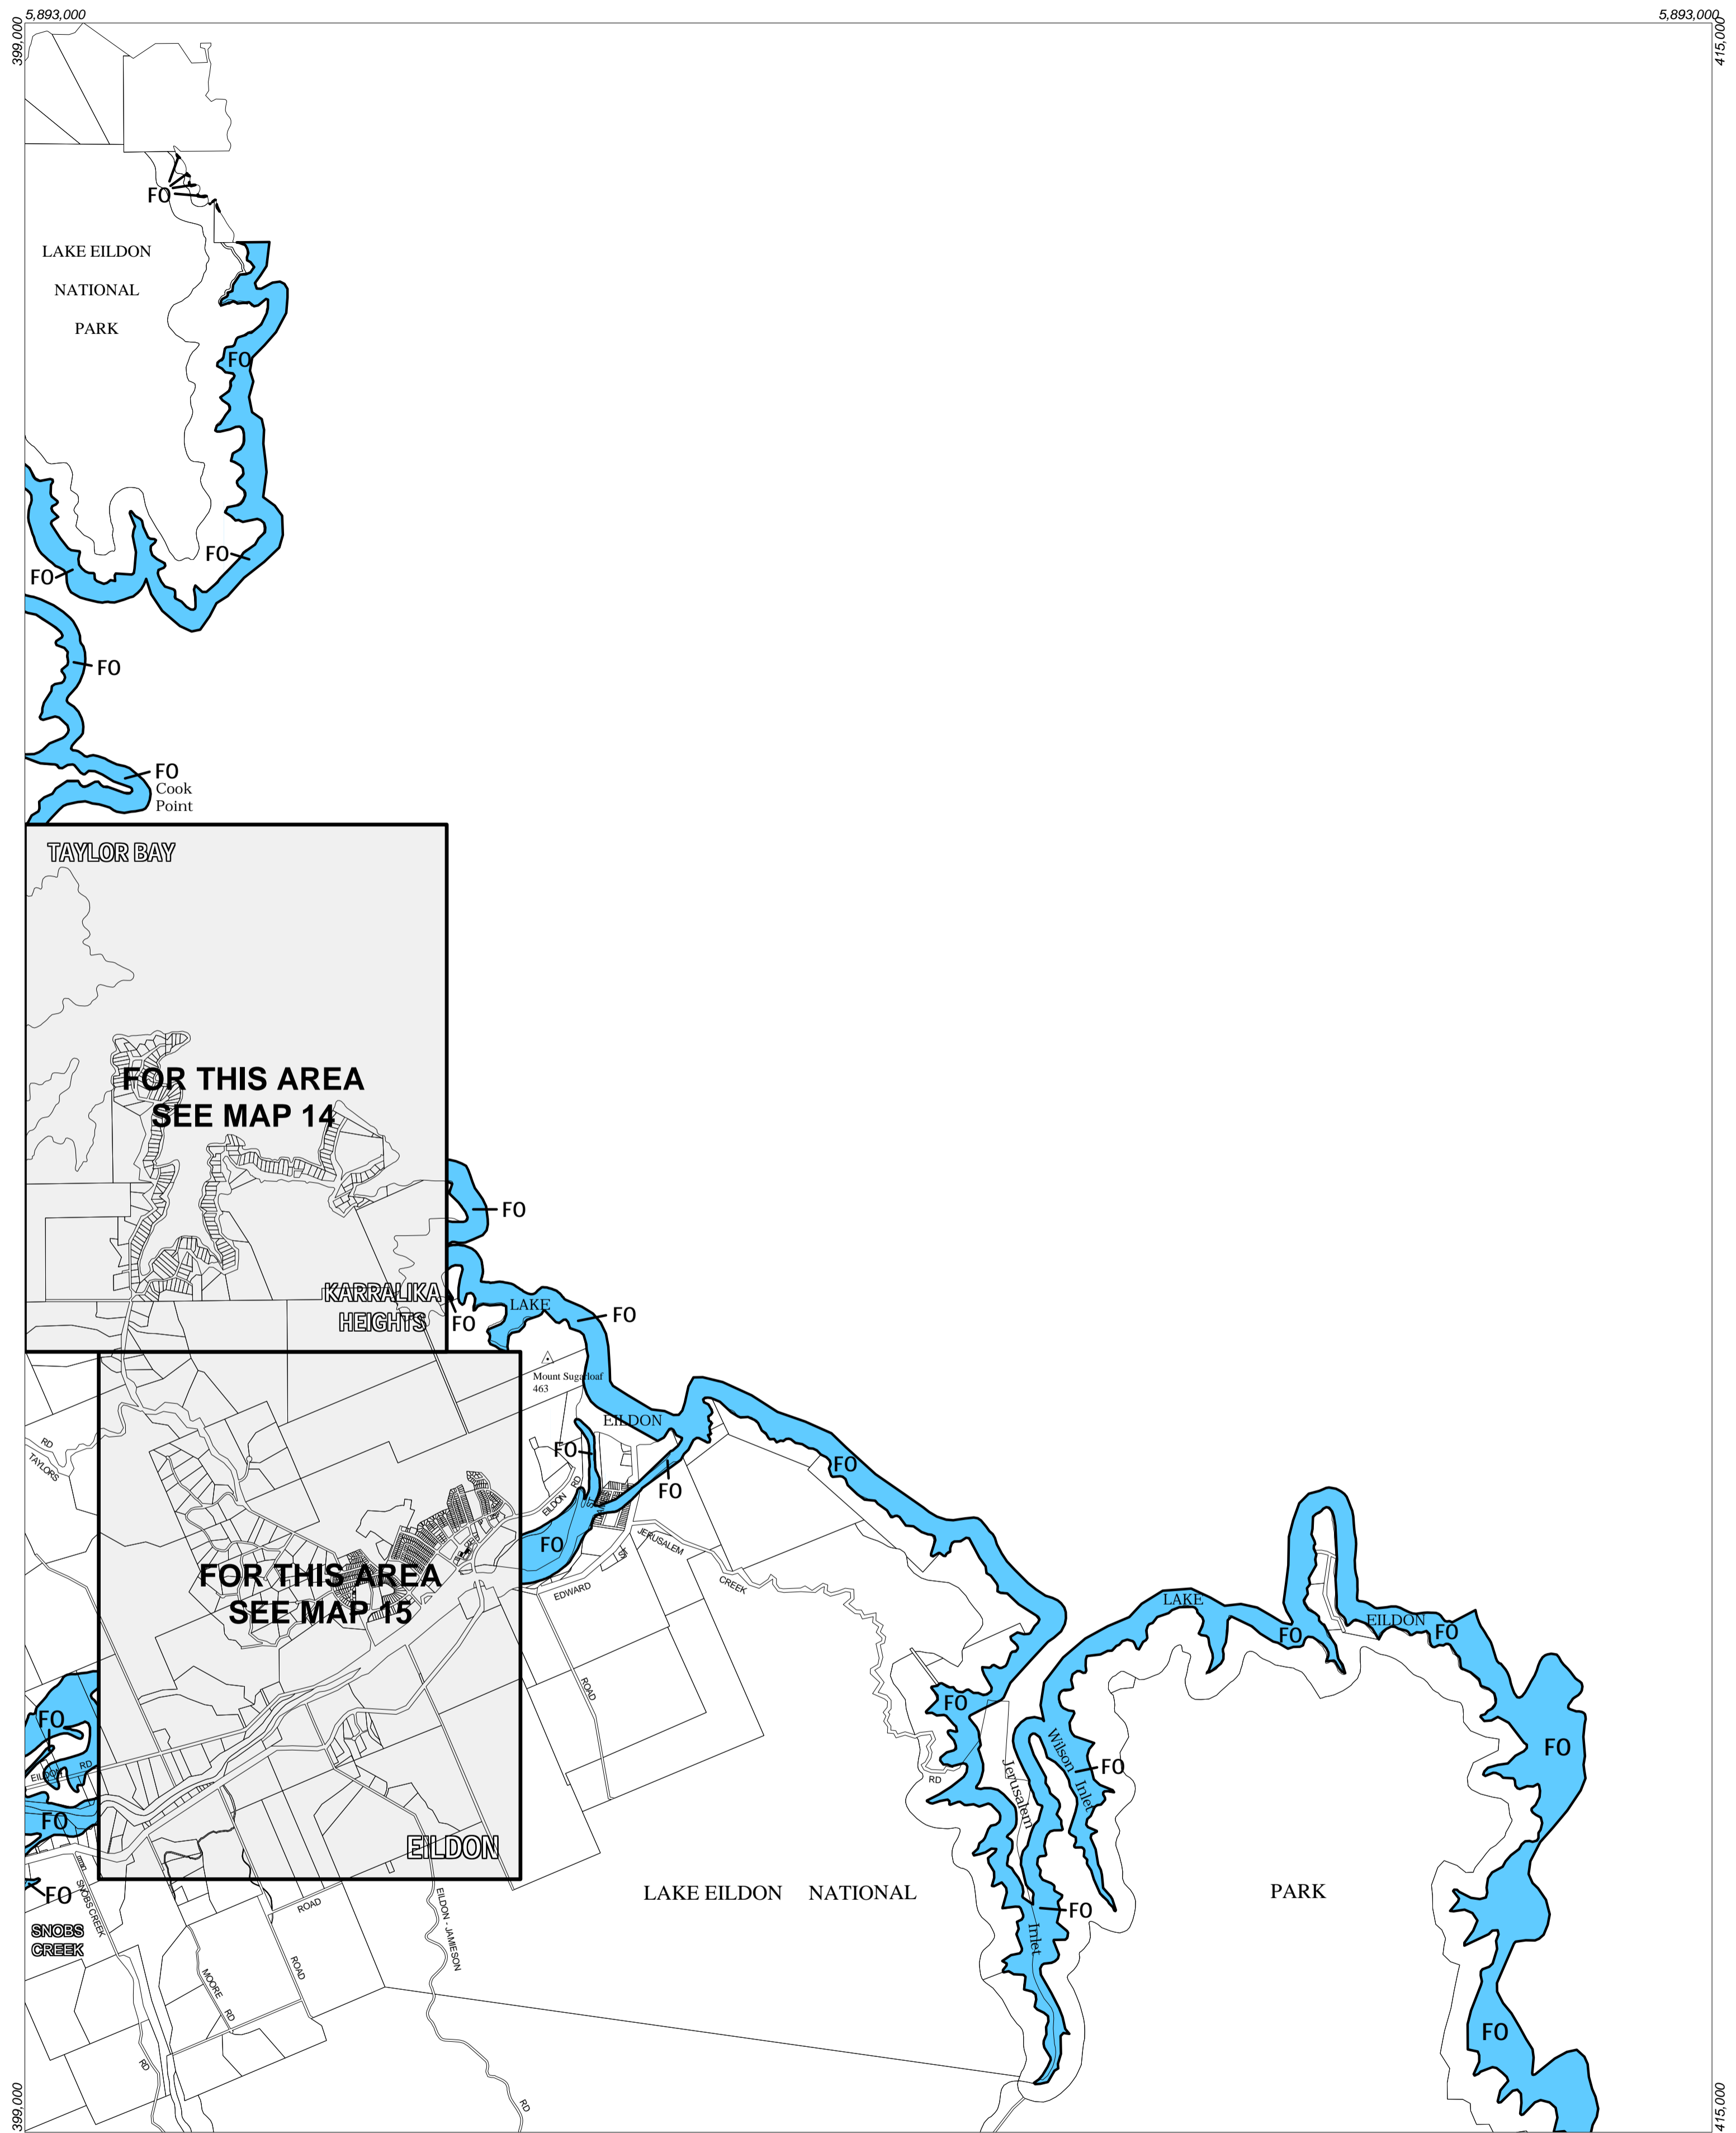

MURRINDINDI PLANNING SCHEME - LOCAL PROVISION

Overlays

- FO Floodway Overlay

Amendment C8
Printed: 5/7/2004