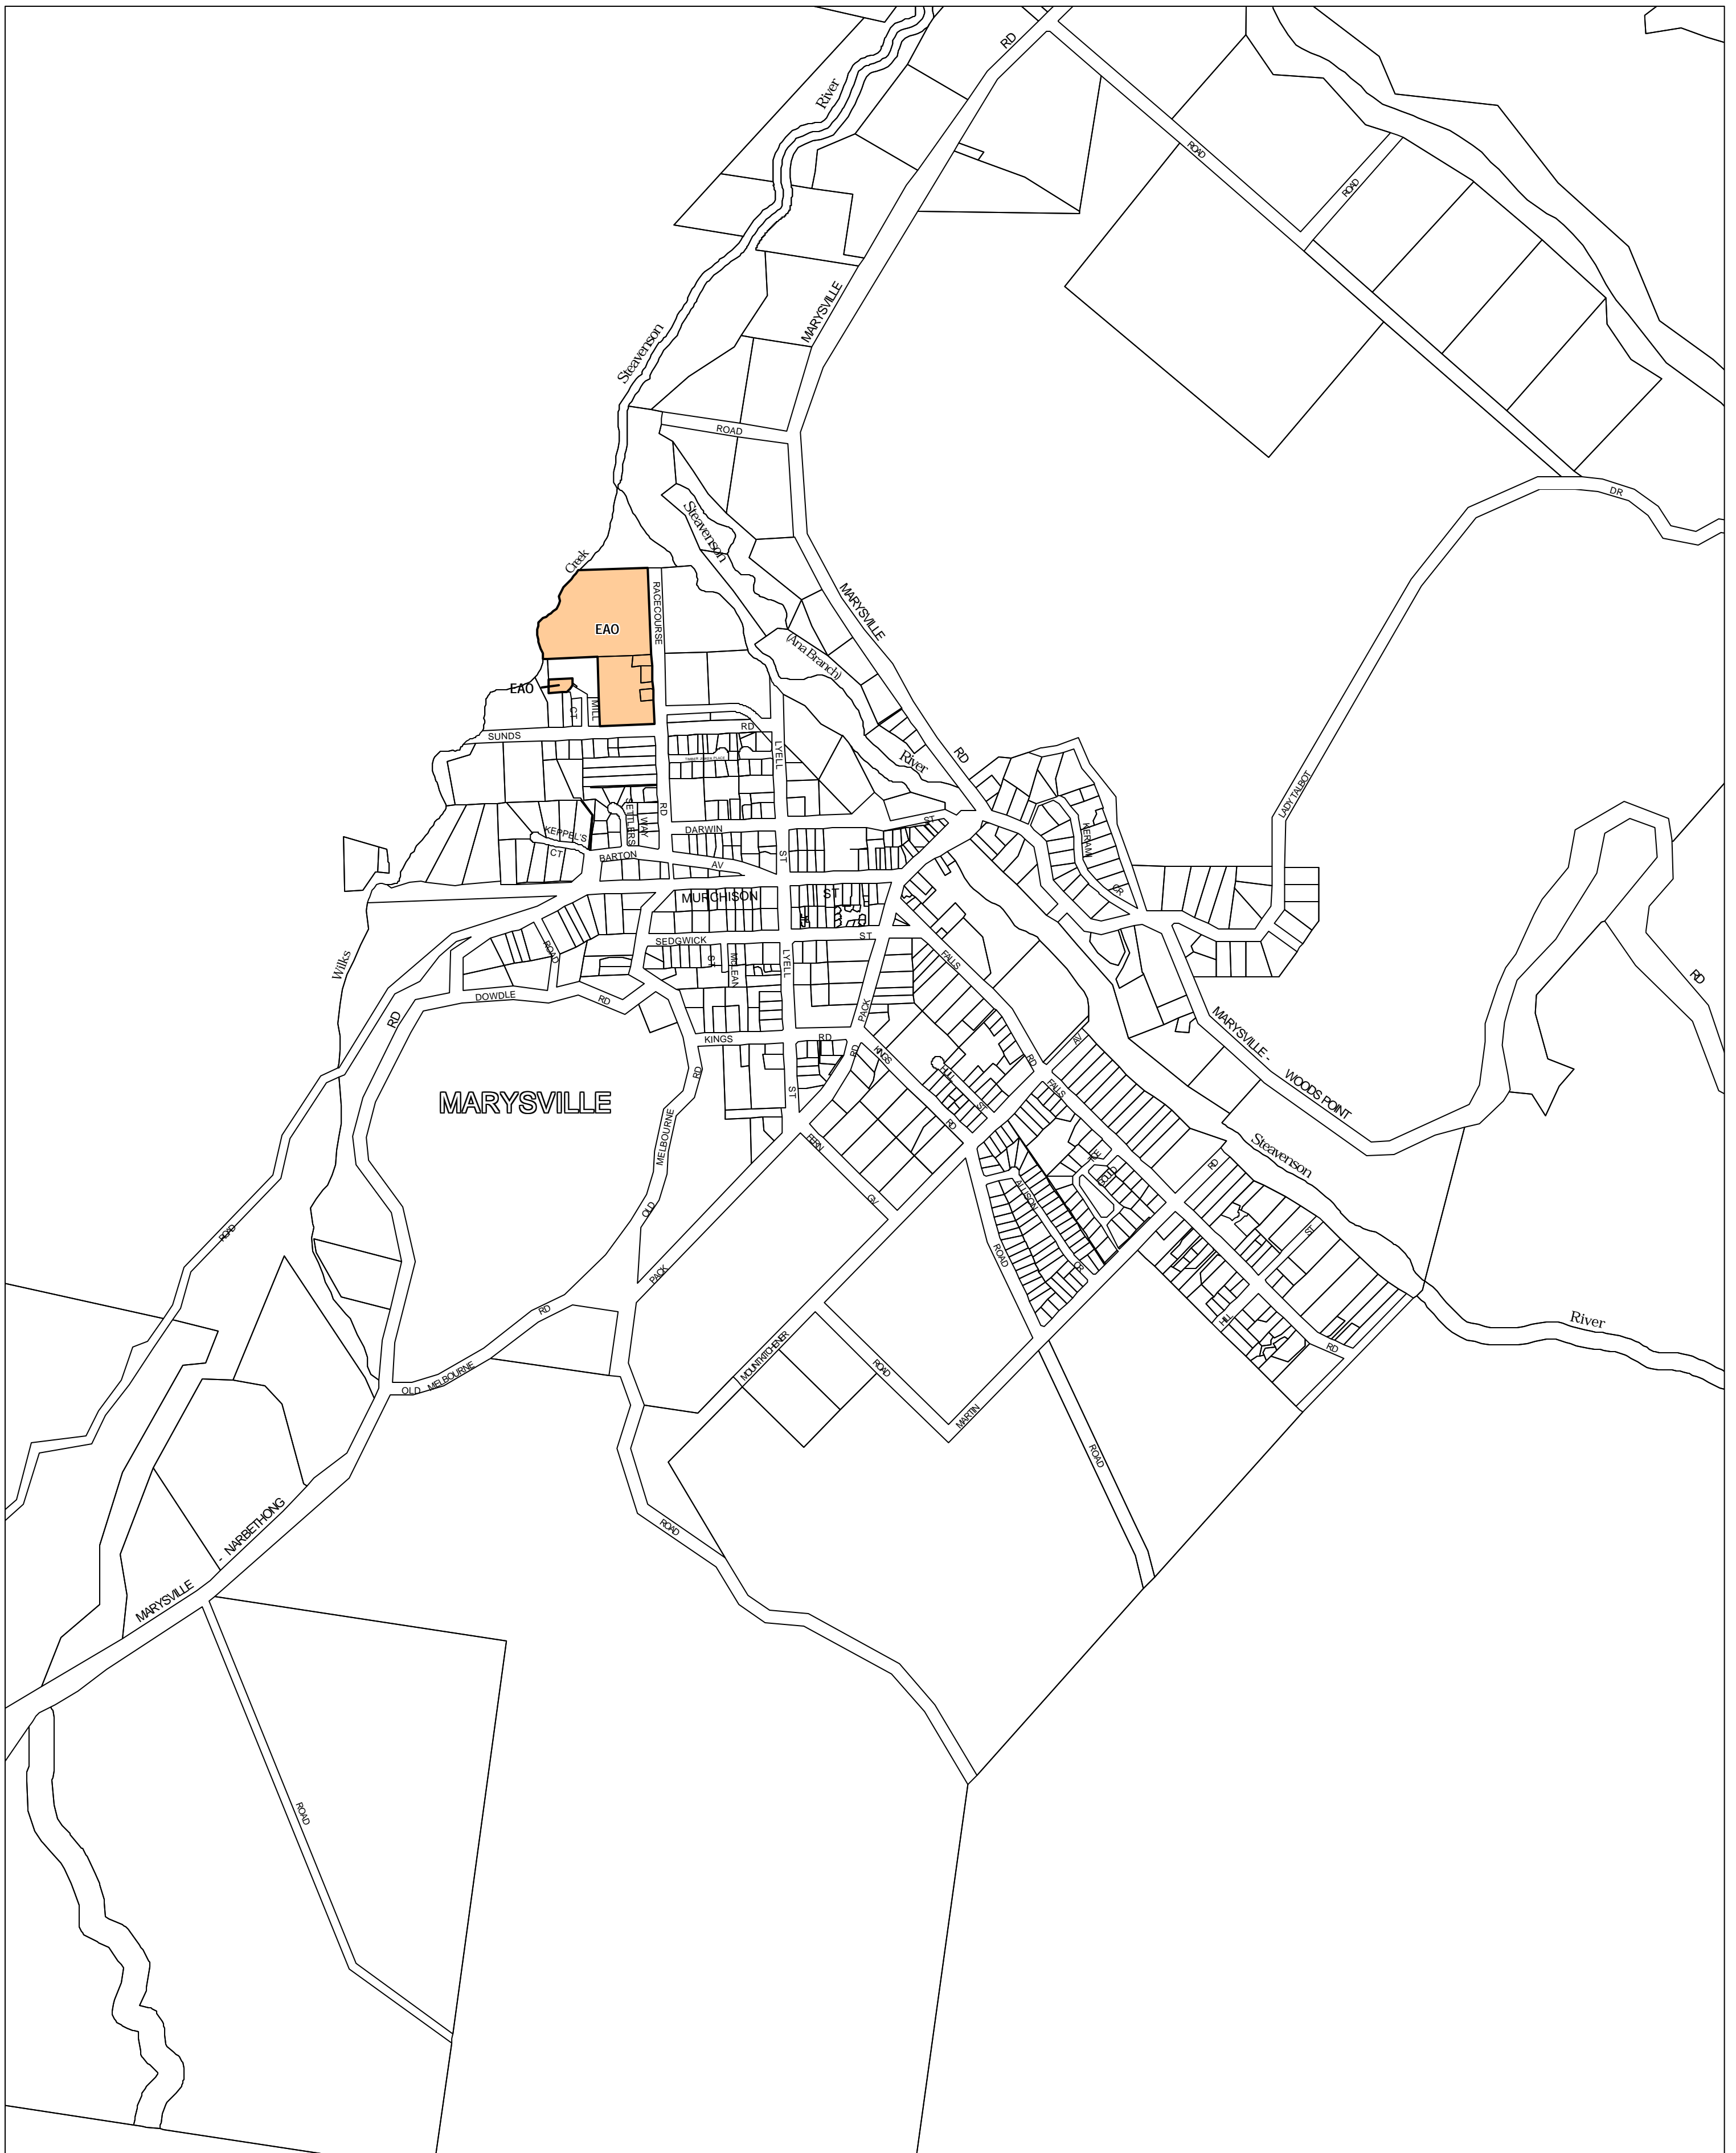

MURRINDINDI PLANNING SCHEME - LOCAL PROVISION

Overlays
EAO Environmental Audit Overlay

AUSTRALIAN MAP GRID ZONE 55

Printed: 11/7/2007

AMENDMENT C13