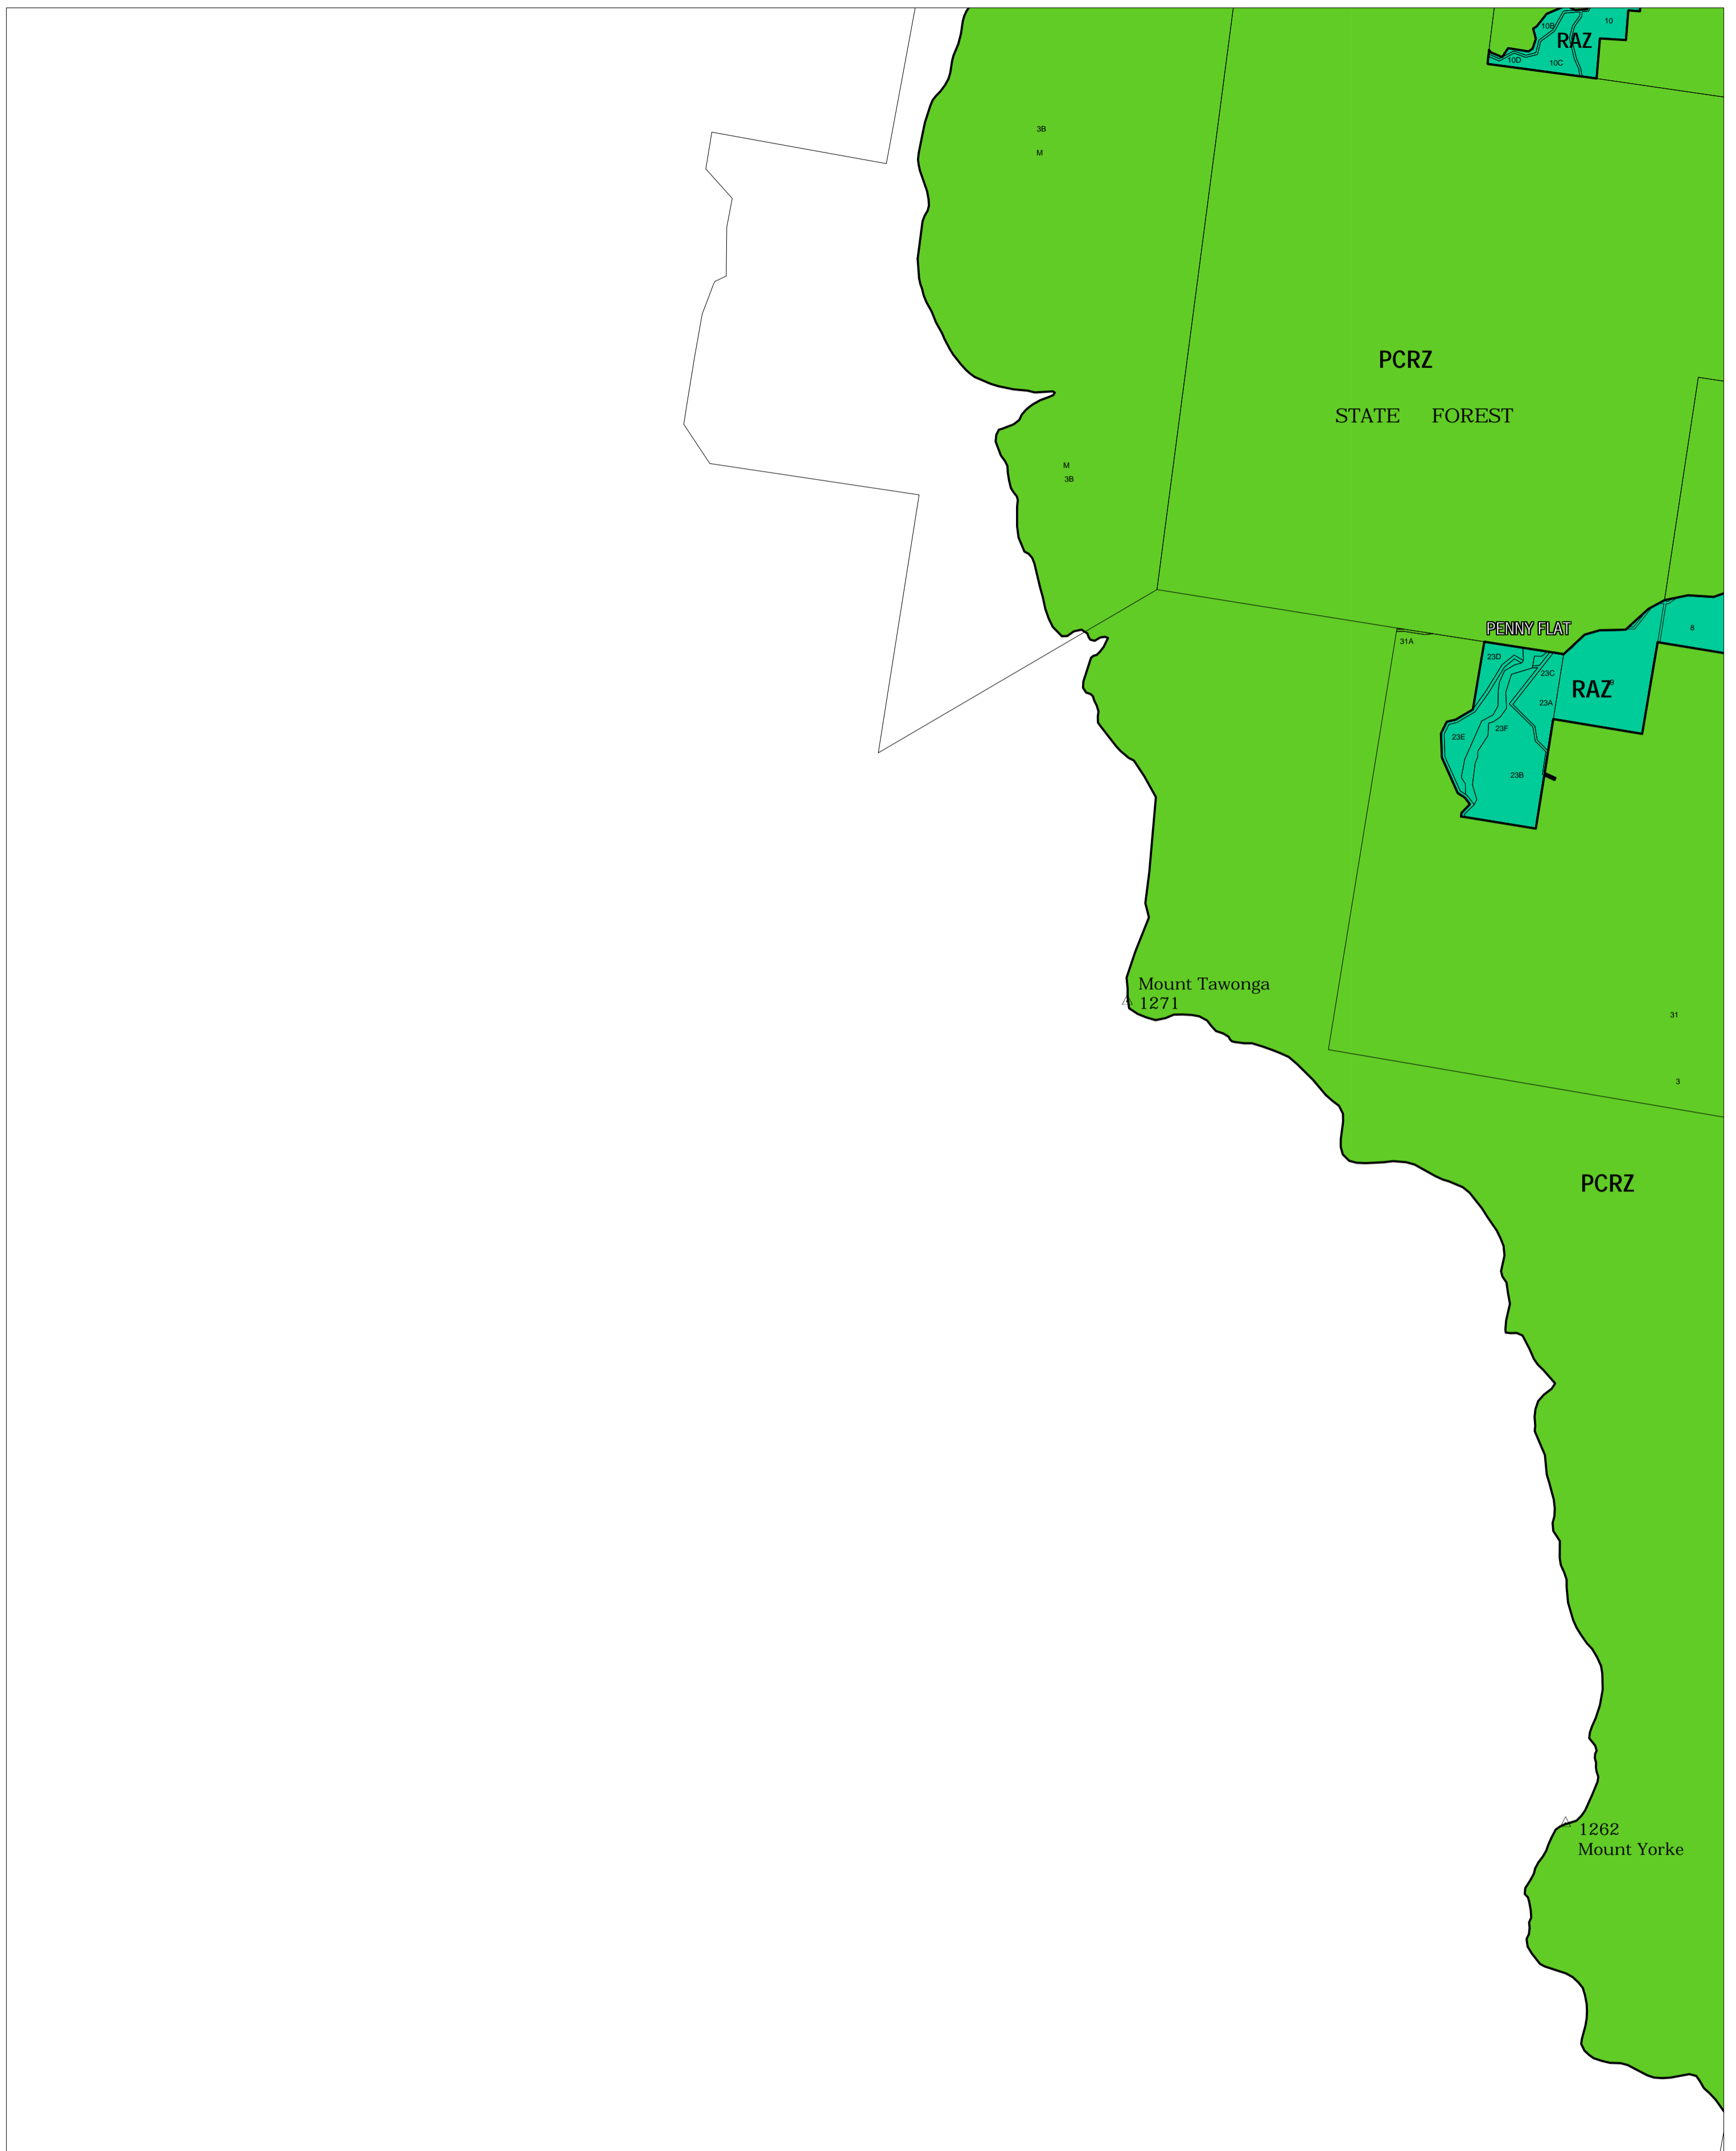

TOWONG PLANNING SCHEME - LOCAL PROVISION

AUSTRALIAN MAP GRID ZONE 55

Printed: 4/12/2007

AMENDMENT C14