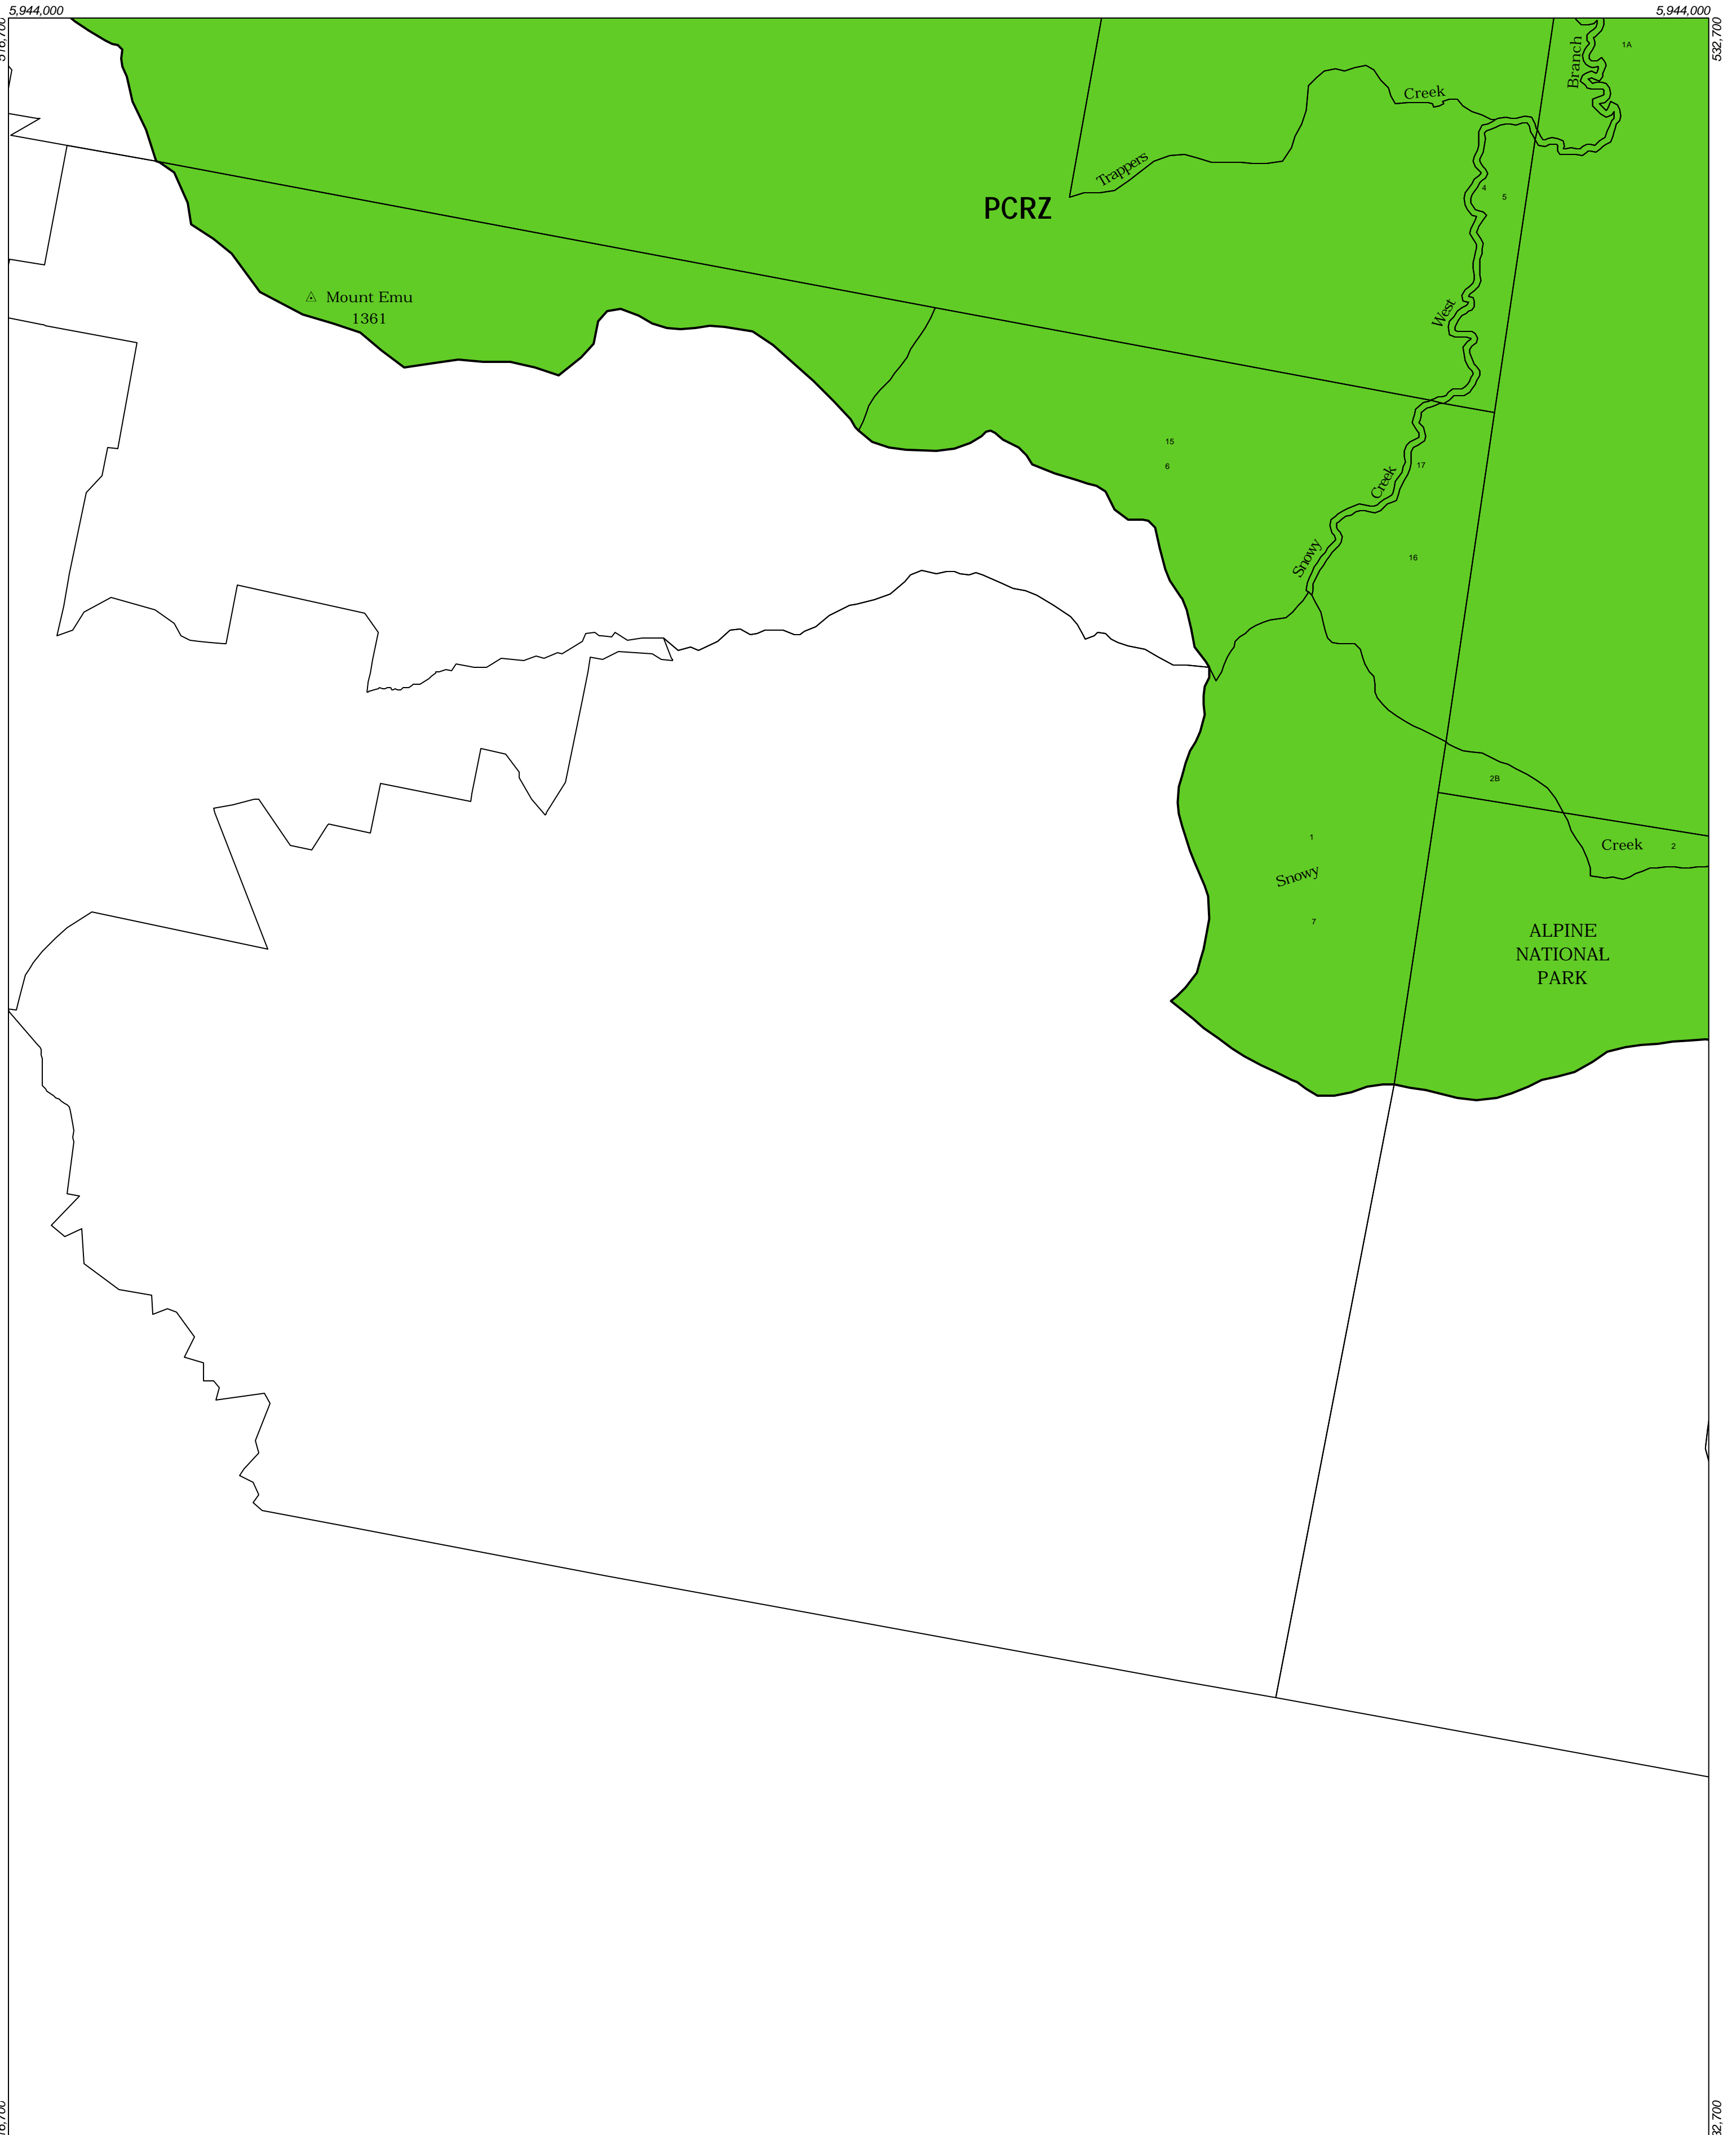

TOWONG PLANNING SCHEME - LOCAL PROVISION

This publication is copyright. No part may be reproduced by any process except in accordance with the provisions of the Copyright Act 1968, State of Victoria.

This map should be read in conjunction with additional Planning Overlay Maps (if applicable) as indicated on the INDEX TO MAPS.

Public Land	
	Public Conservation And Resource Zone

Amendments C3/C4
Printed: 2016/2003