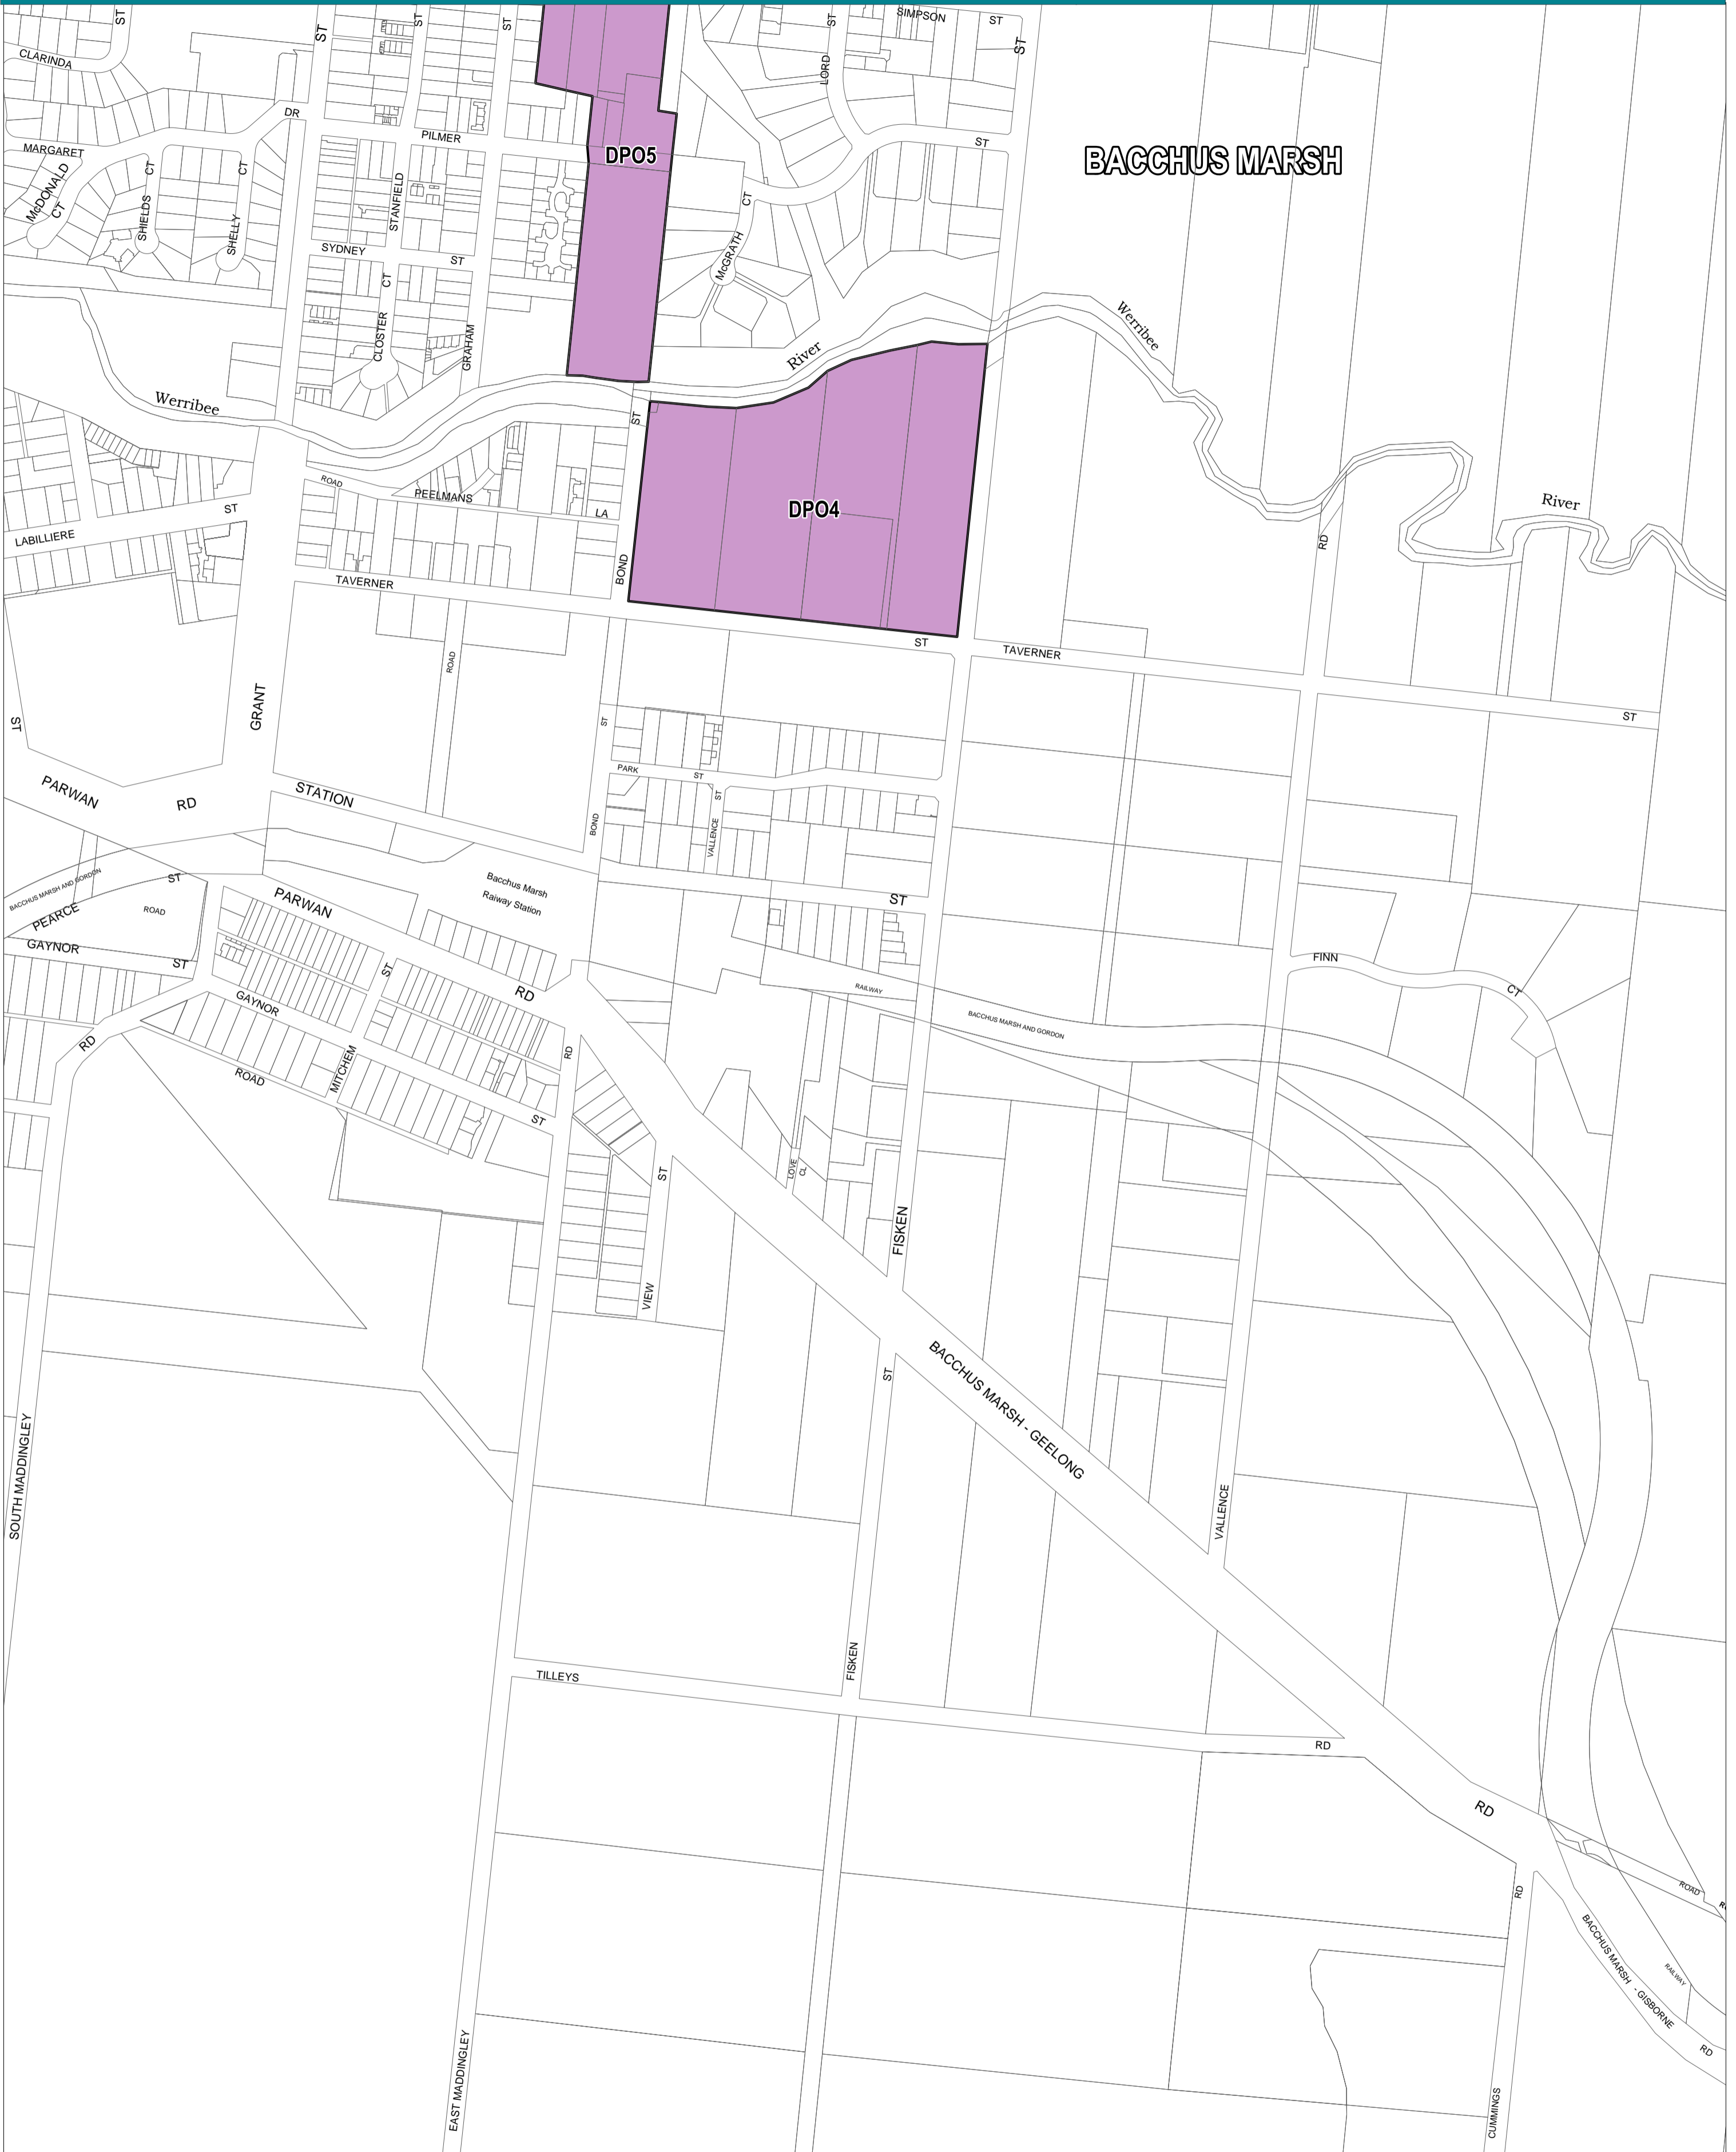

MOORABOOL PLANNING SCHEME - LOCAL PROVISION

Overlays

- DPO4 Development Plan Overlay - Schedule 4
- DPO5 Development Plan Overlay - Schedule 5

200 0 200 400 m
AUSTRALIAN MAP GRID ZONE 55
PREPARED BY: Planning Mapping Services

Environment, Land, Water and Planning

INDEX TO ADJOINING METRIC SERIES MAP

1	2	3	4	5	6	7	8
9	11	13	14	15	16	17	
18	19	22	23	24	25	26	27
39	40	42	43	44	45	46	47
48	49	50	51	52	53	54	55

Printed: 17/6/2016

AMENDMENT C51