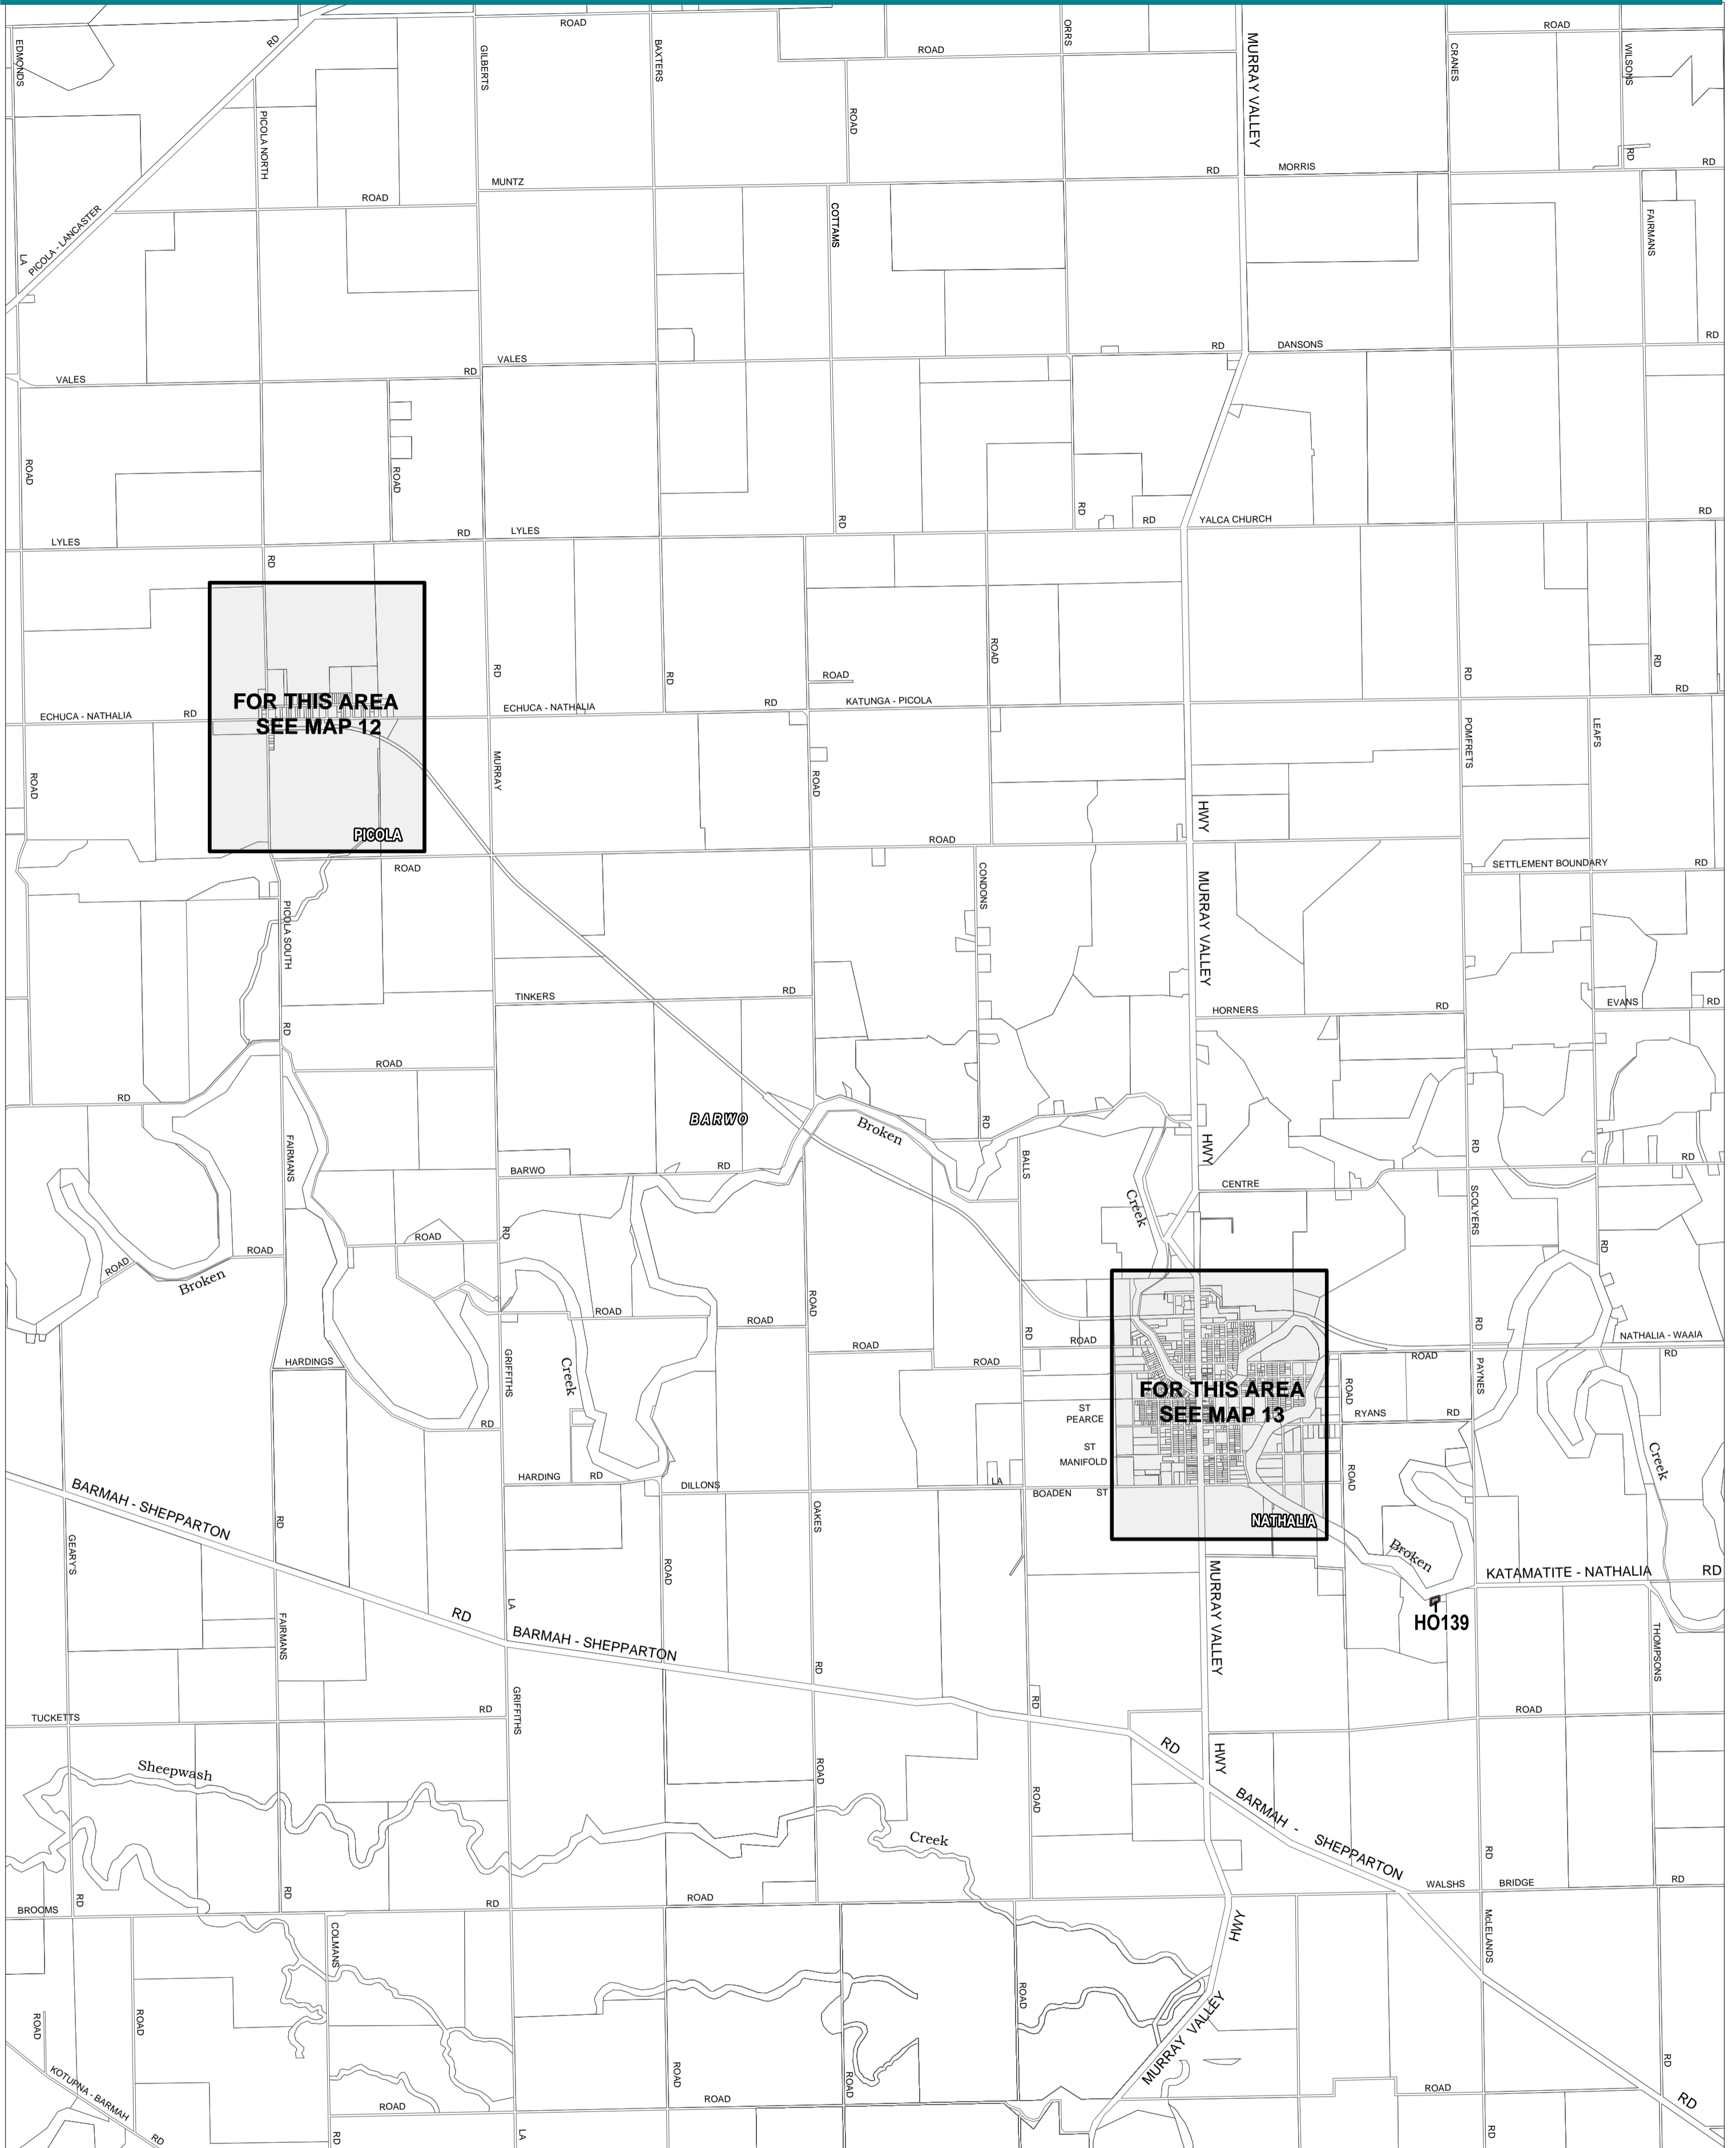

MOIRA PLANNING SCHEME - LOCAL PROVISION

Overlays

- Heritage Overlay
- Municipal Boundary

AUSTRALIAN MAP GRID ZONE 55

PREPARED BY: Planning Mapping Services

VICTORIA
State Government

Environment,
Land, Water
and Planning

Printed: 9/9/2016

AMENDMENT C38