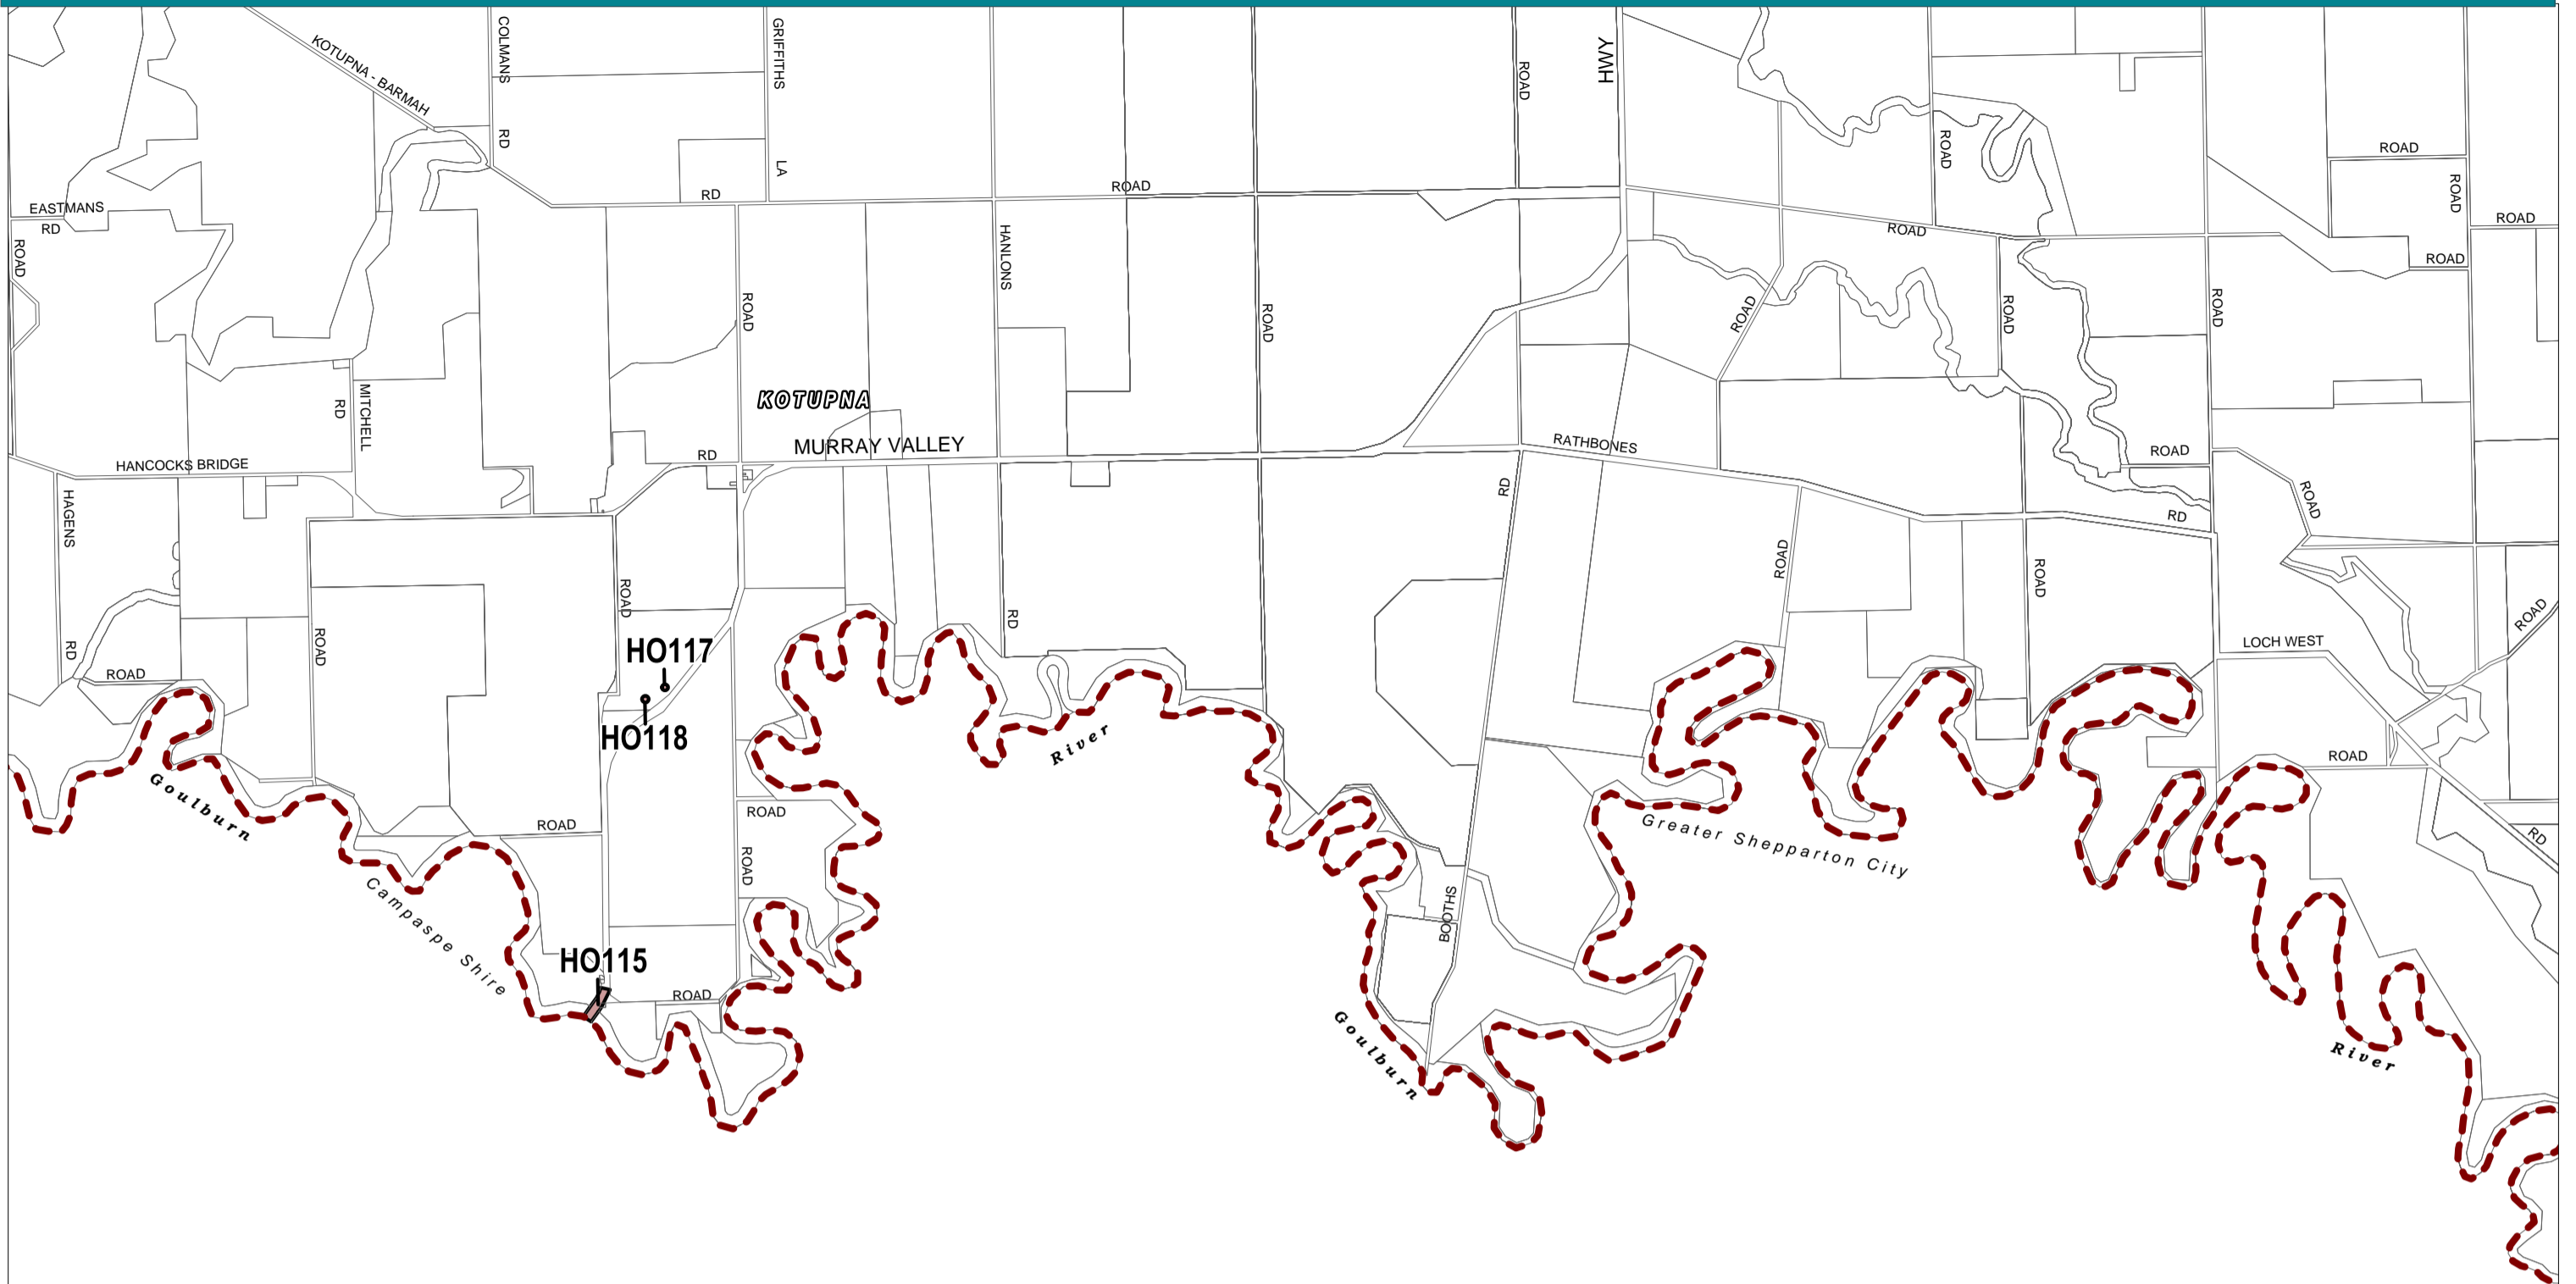

MOIRA PLANNING SCHEME - LOCAL PROVISION

Overlays

- Heritage Overlay
- Municipal Boundary

AUSTRALIAN MAP GRID ZONE 55

PREPARED BY: Planning Mapping Services

VICTORIA
State Government

Environment,
Land, Water
and Planning

INDEX TO ADJOINING
METRIC SERIES MAP

Printed: 9/9/2016

AMENDMENT C38