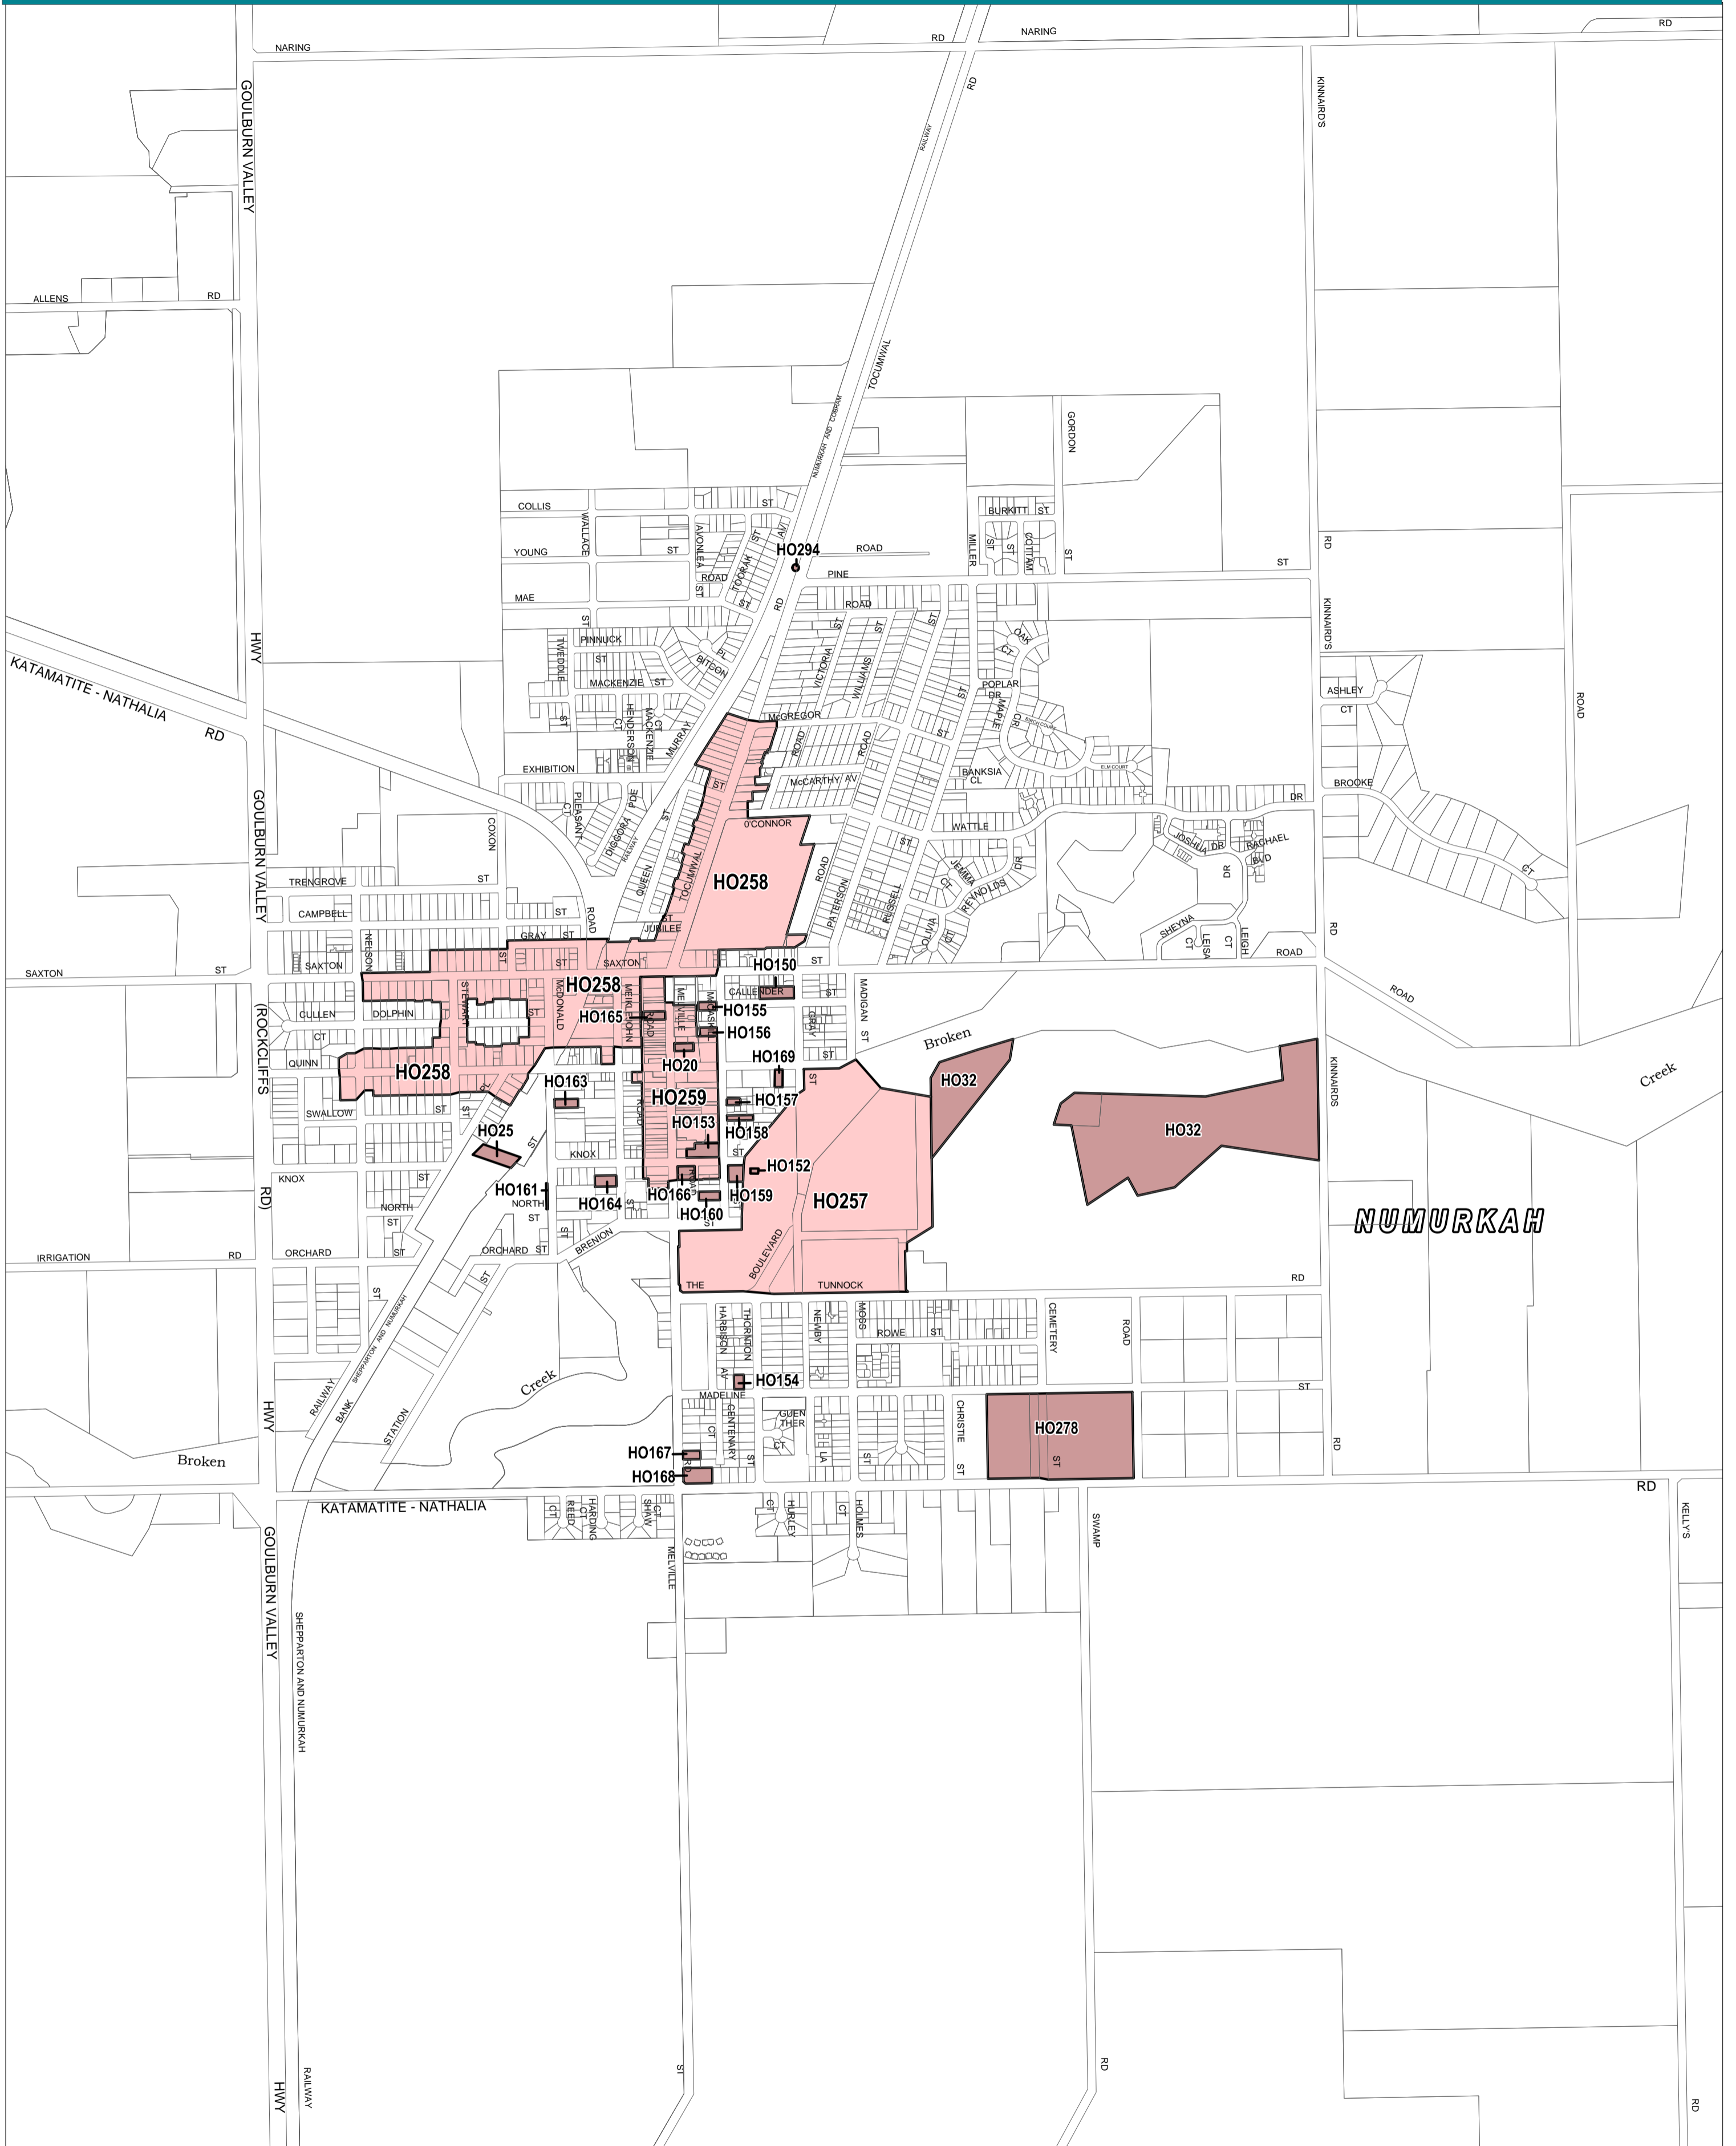

MOIRA PLANNING SCHEME - LOCAL PROVISION

Overlays

- Heritage Overlay

..... Municipal Boundary

AUSTRALIAN MAP GRID ZONE 55

PREPARED BY: Planning Mapping Services

Environment, Land, Water and Planning

INDEX TO ADJOINING METRIC SERIES MAP

Printed: 12/9/2016

AMENDMENT C38