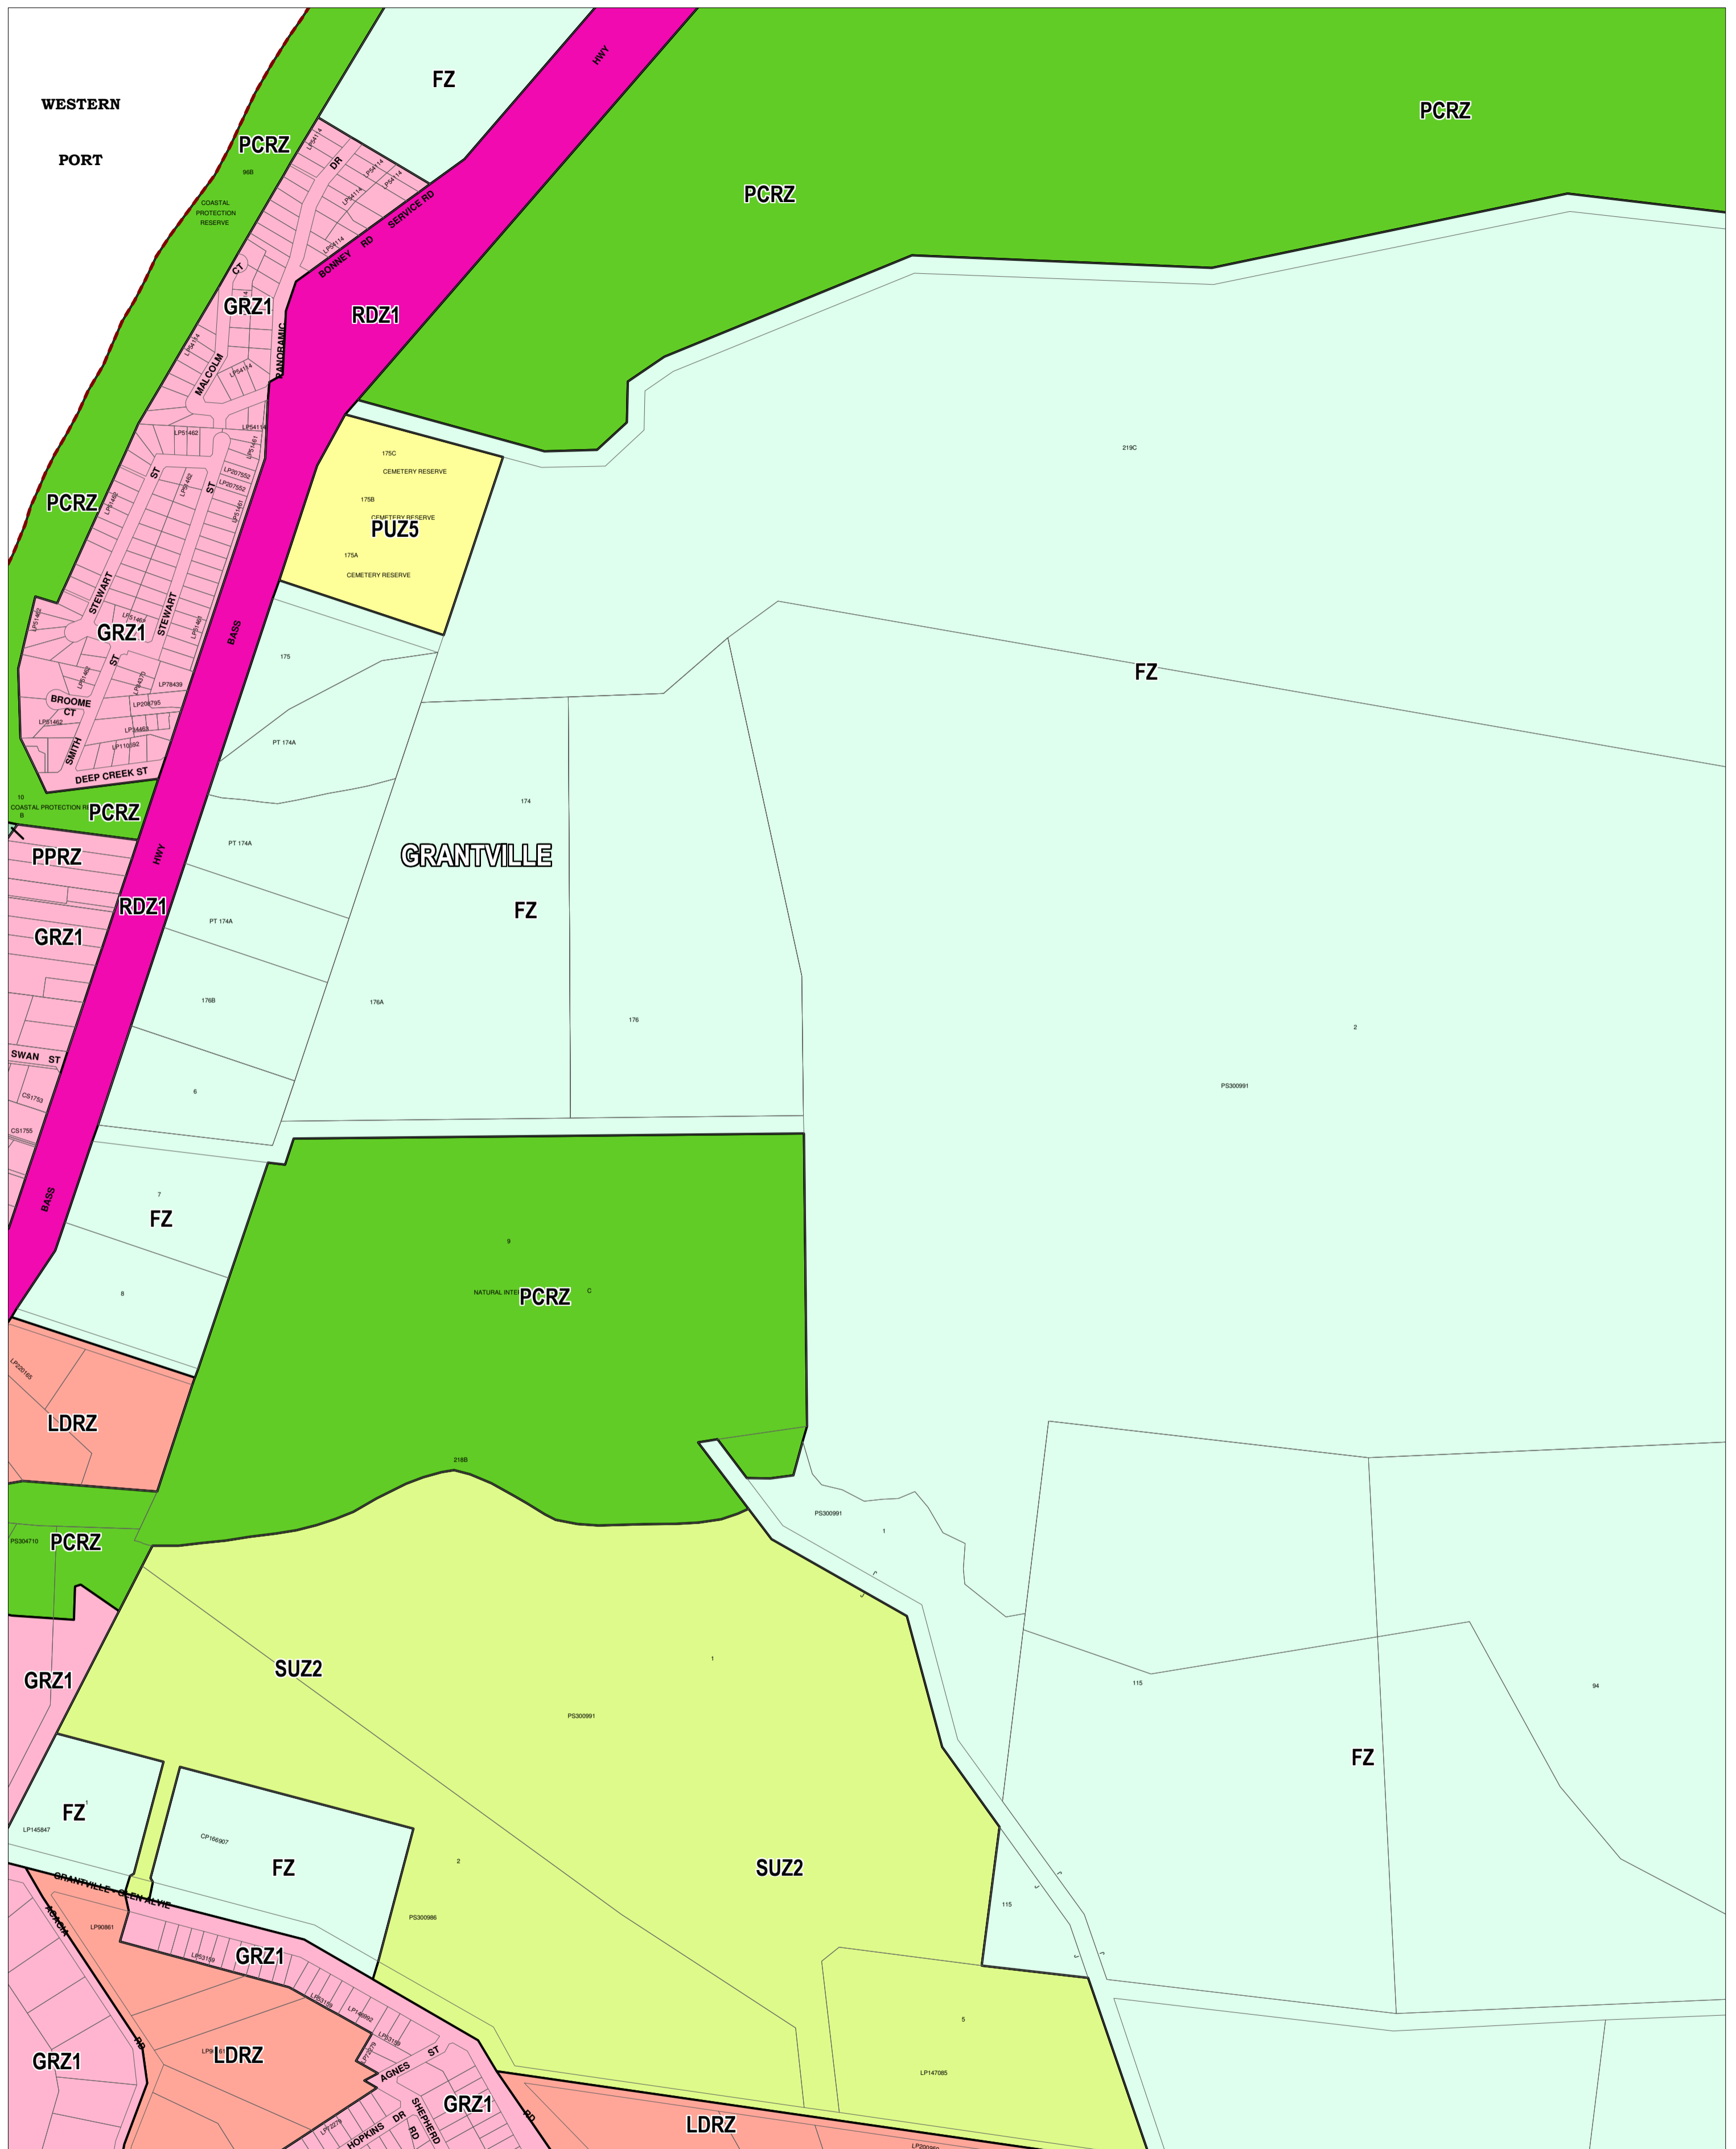

BASS COAST PLANNING SCHEME - LOCAL PROVISION

Public Land	Special Purpose
PCRZ Public Conservation And Resource Zone	SUZ2 Special Use Zone - Schedule 2
PPRZ Public Park And Recreation Zone	
PUZ5 Public Use Zone - Cemetery/crematorium	
RDZ1 Road Zone - Category 1	
Residential	
GRZ1 General Residential Zone - Schedule 1	
LDRZ Low Density Residential Zone	
Rural	
FZ Farming Zone	

100 0 100 200 300 400 500 m

AUSTRALIAN MAP GRID ZONE 55

INDEX TO ADJOINING METRIC SERIES MAP

Printed: 6/6/2014

AMENDMENT C141