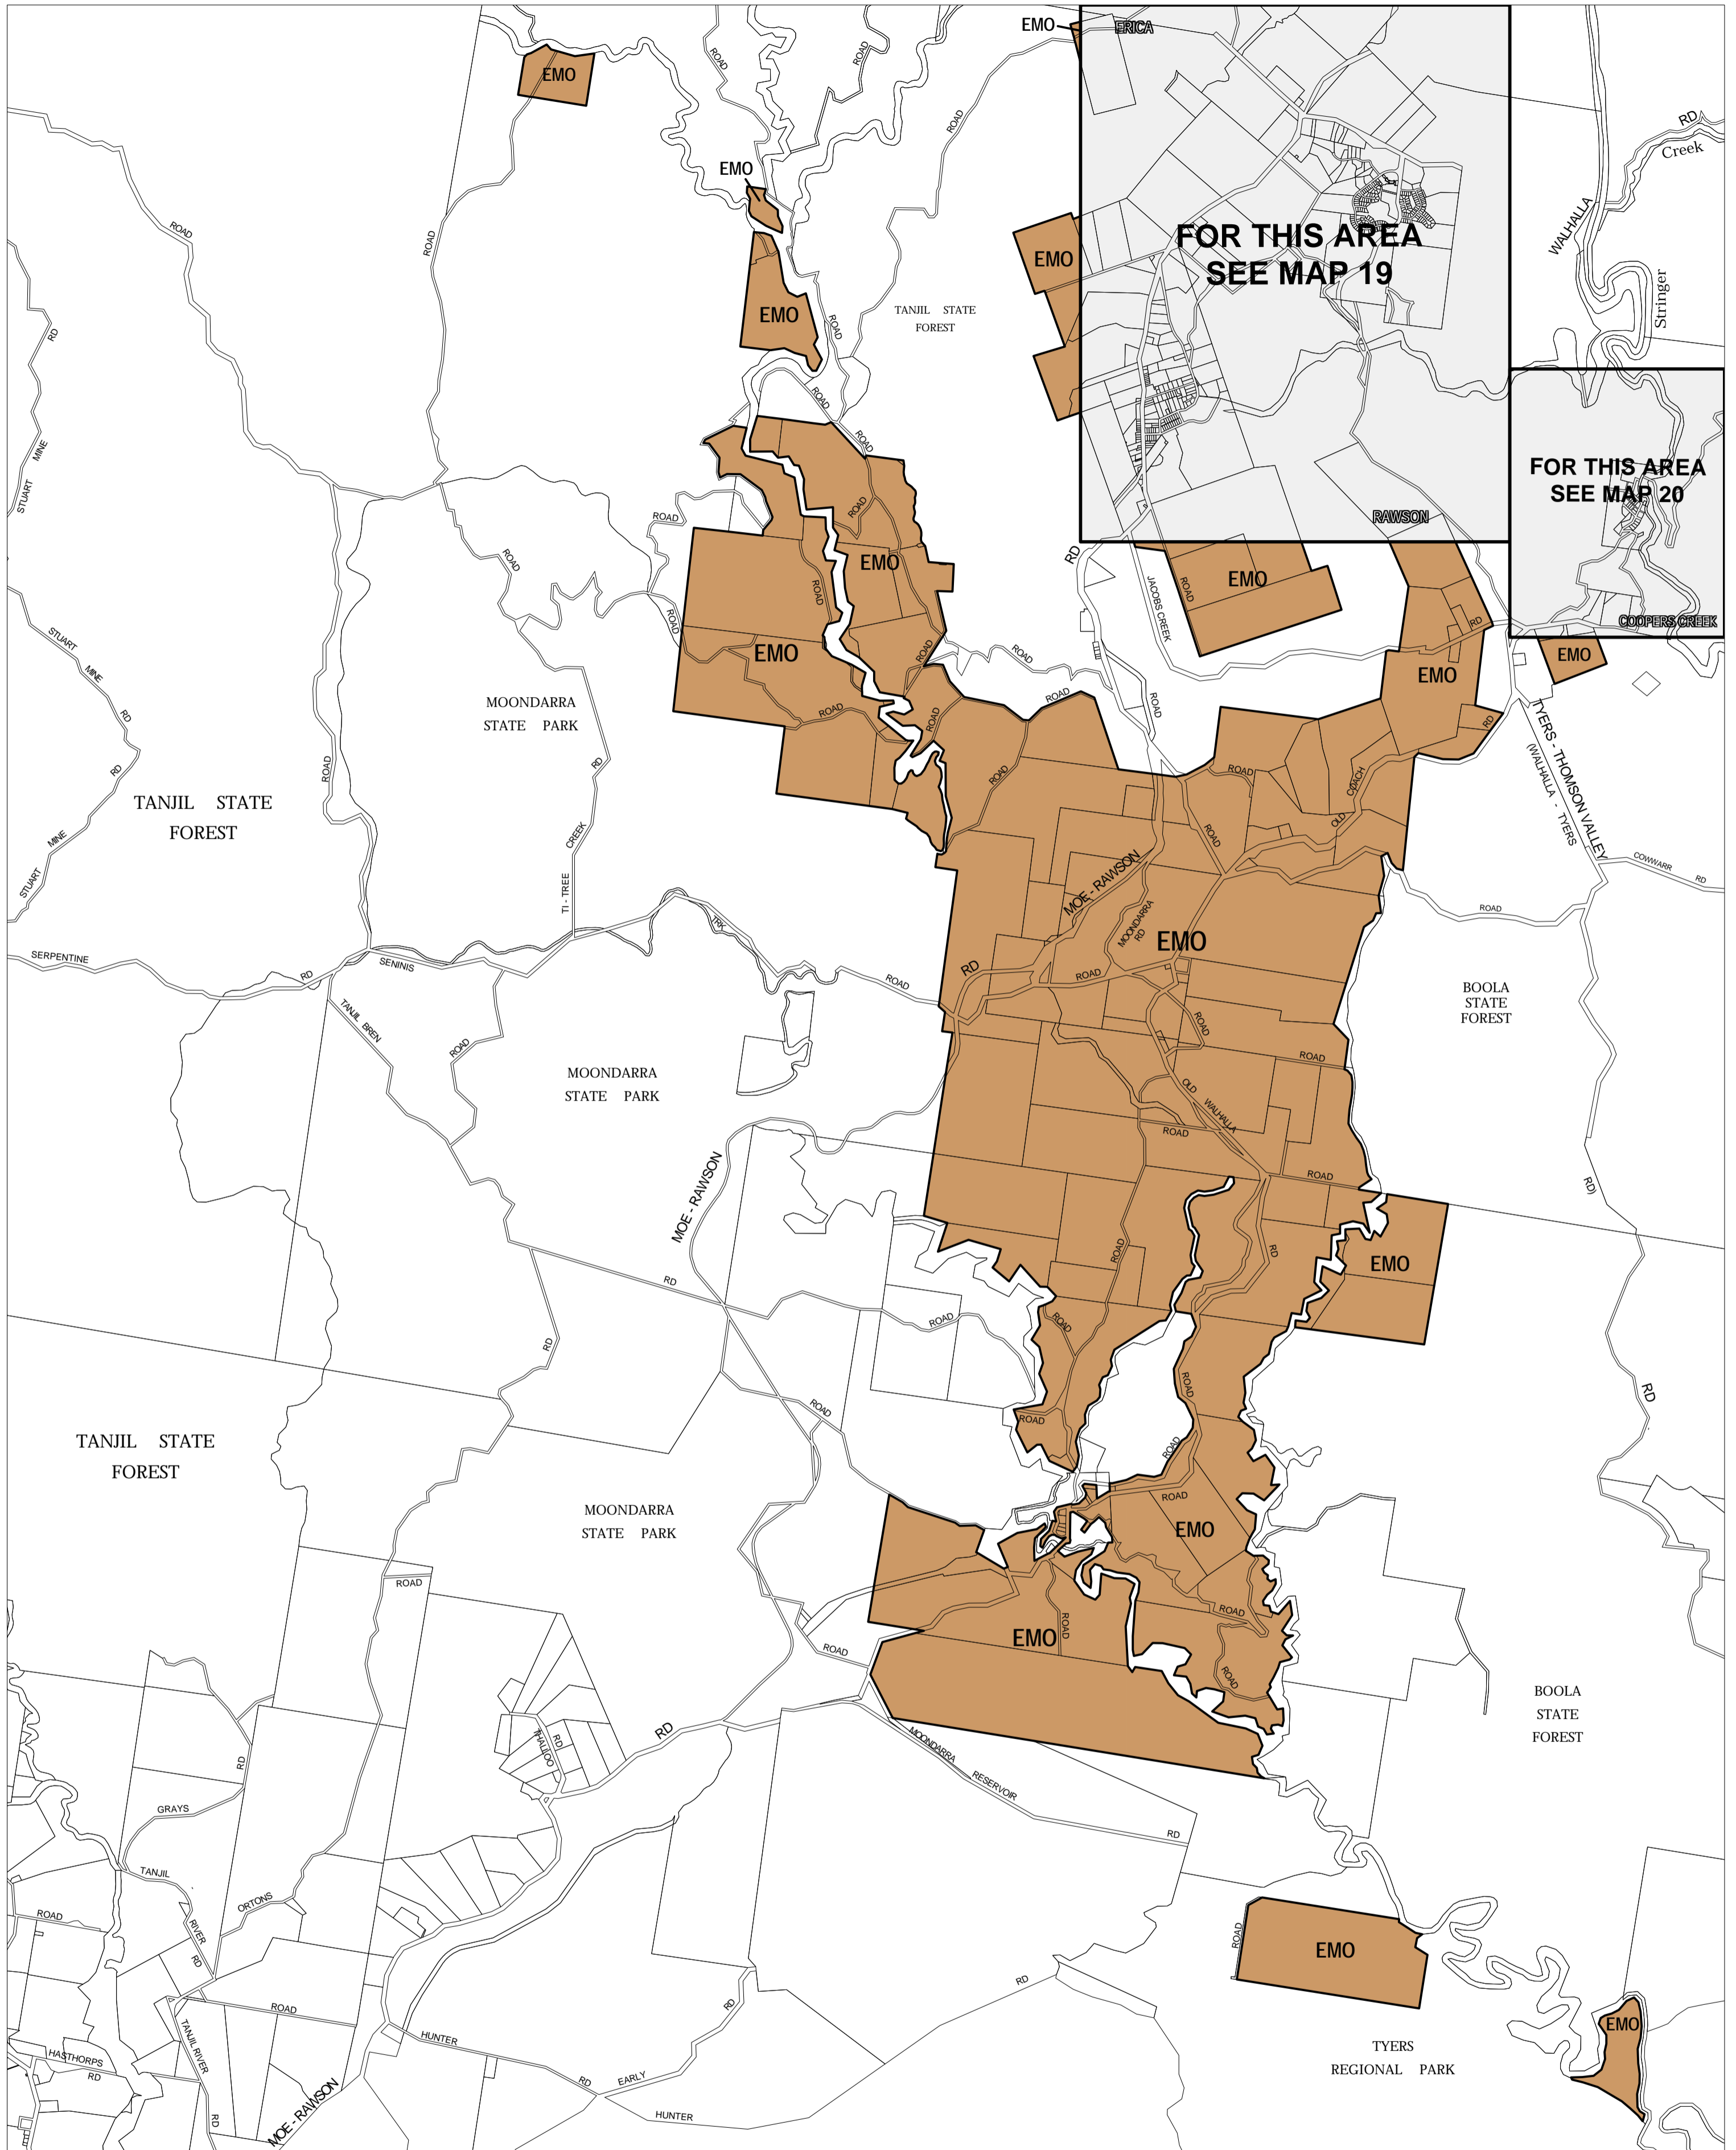

BAW BAW PLANNING SCHEME - LOCAL PROVISION

Overlays

Erosion Management Overlay

AUSTRALIAN MAP GRID ZONE 55

INDEX TO ADJOINING METRIC SERIES MAP

Printed: 18/7/2007

AMENDMENT C17