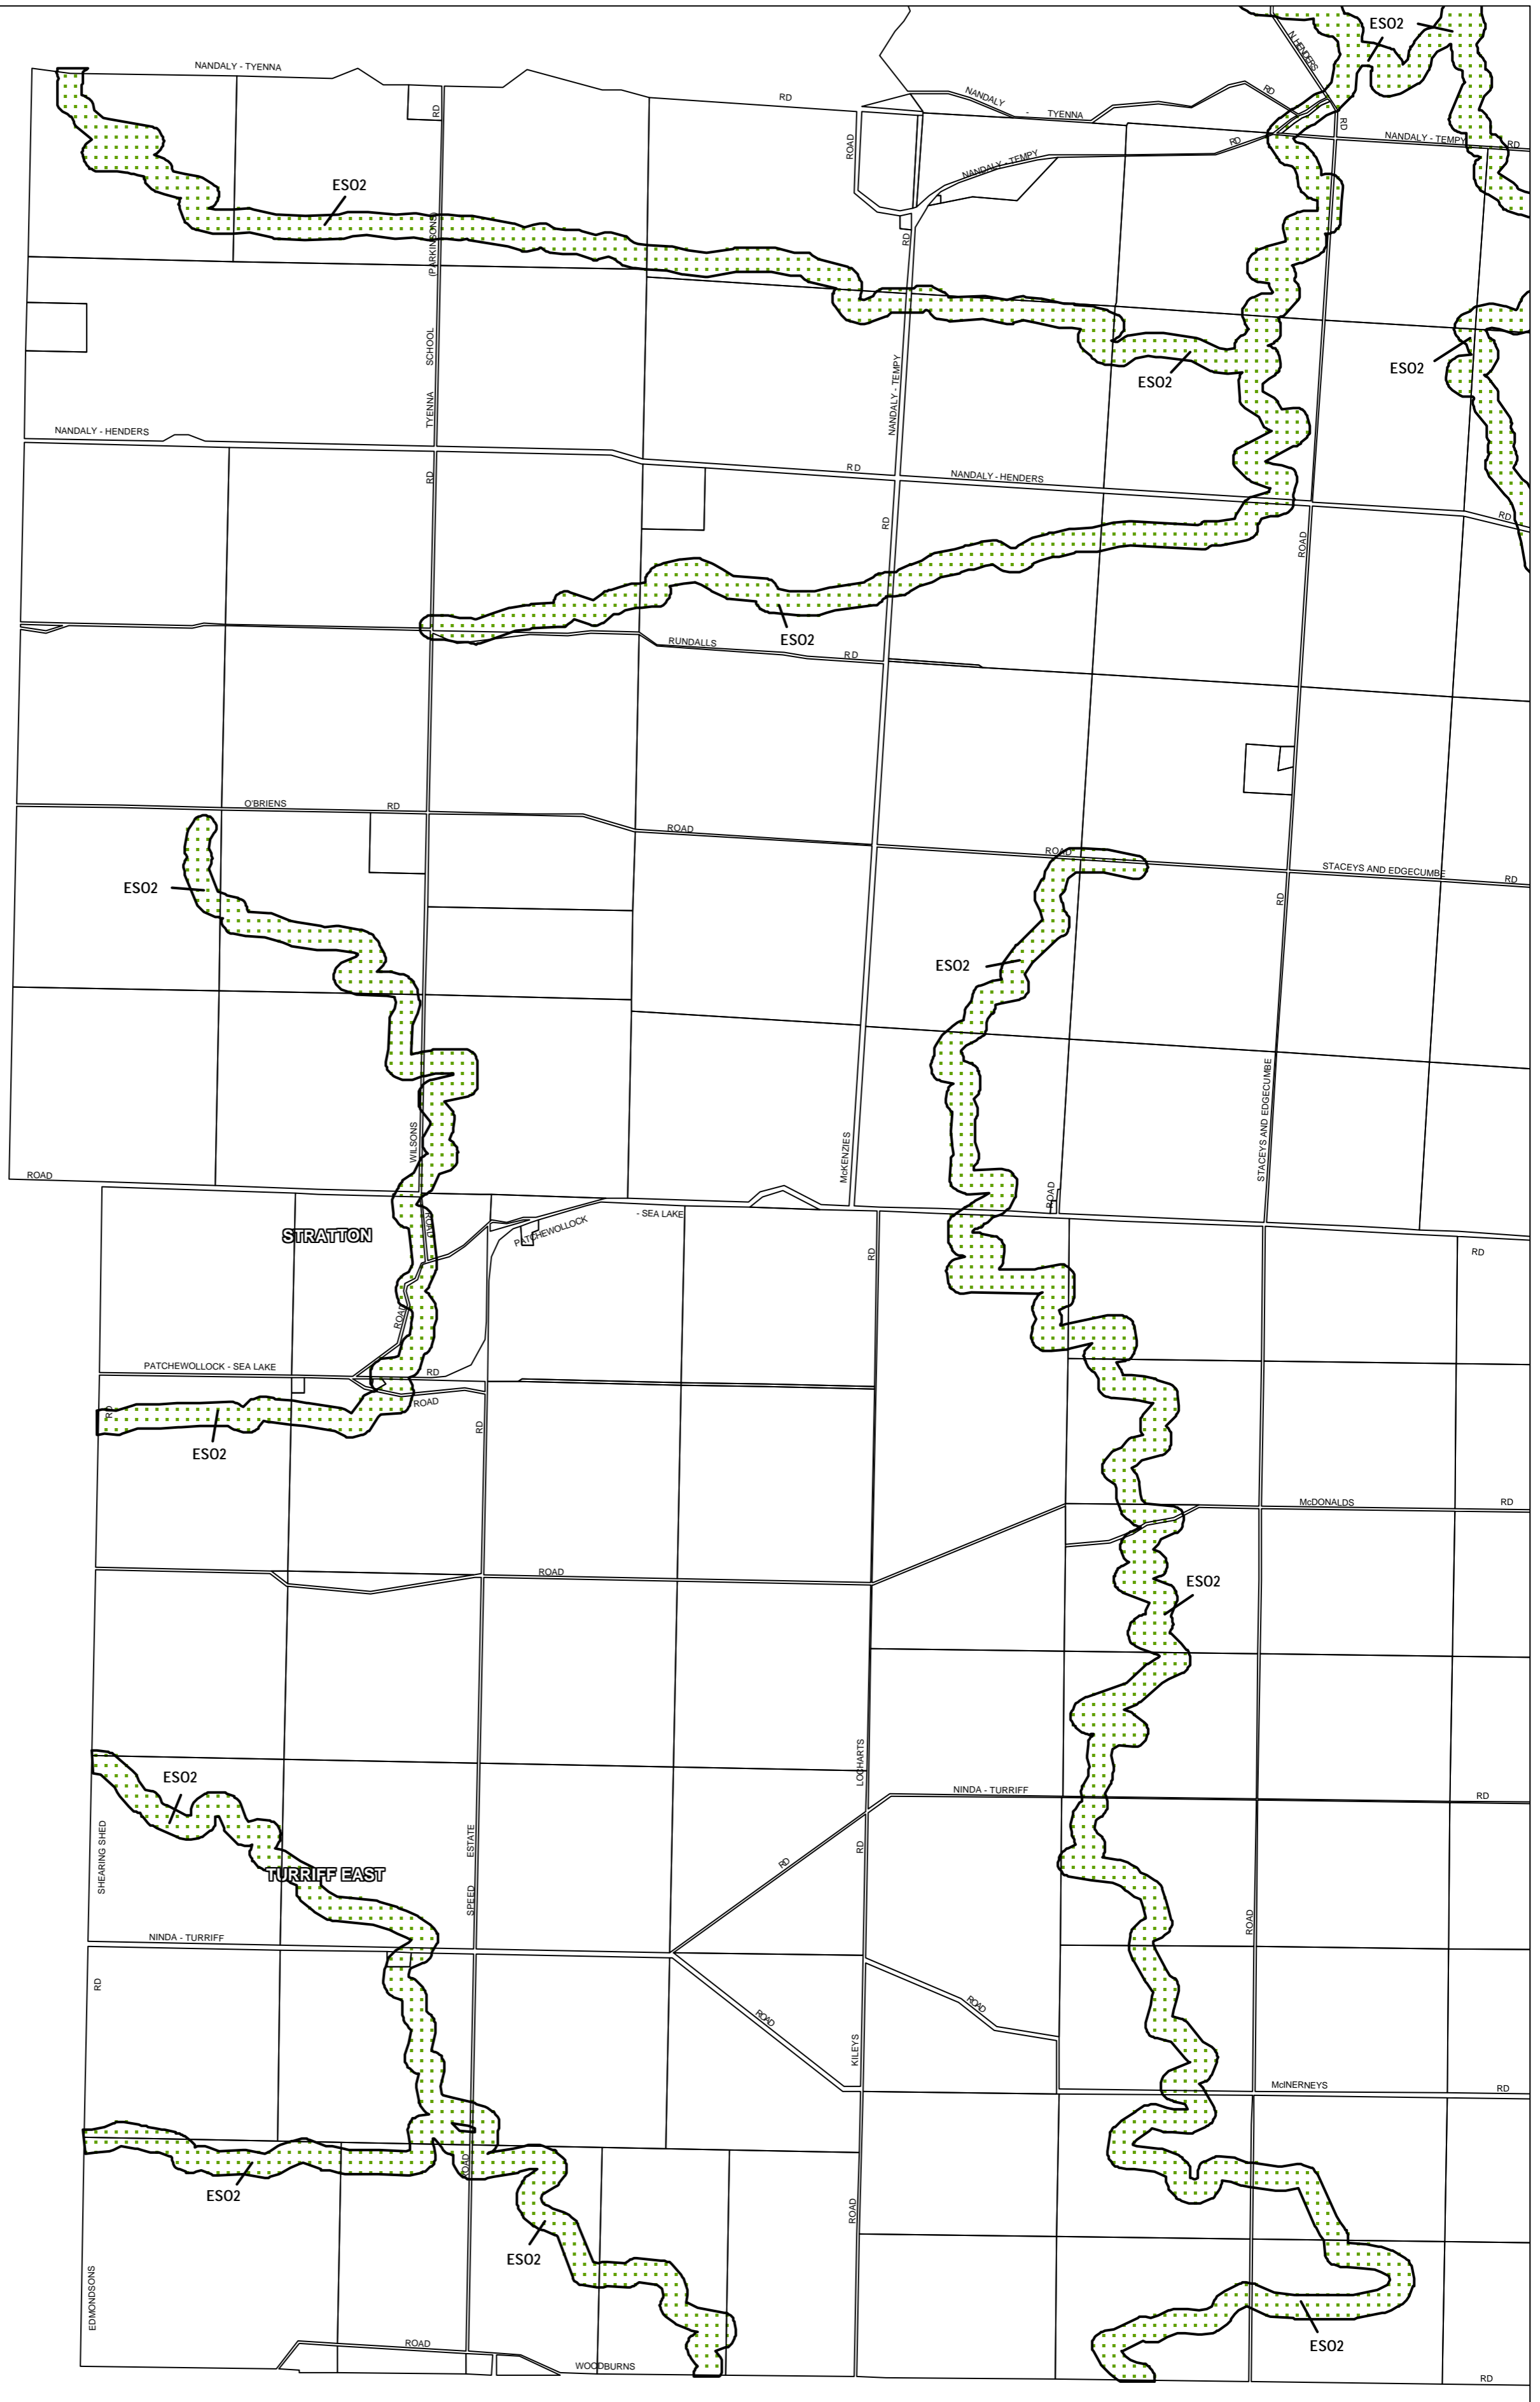

BULOKE PLANNING SCHEME - LOCAL PROVISION

Overlays

ESO2 Environmental Significance Overlay - Schedule 2

AUSTRALIAN MAP GRID ZONE 54

Printed: 20/6/2007