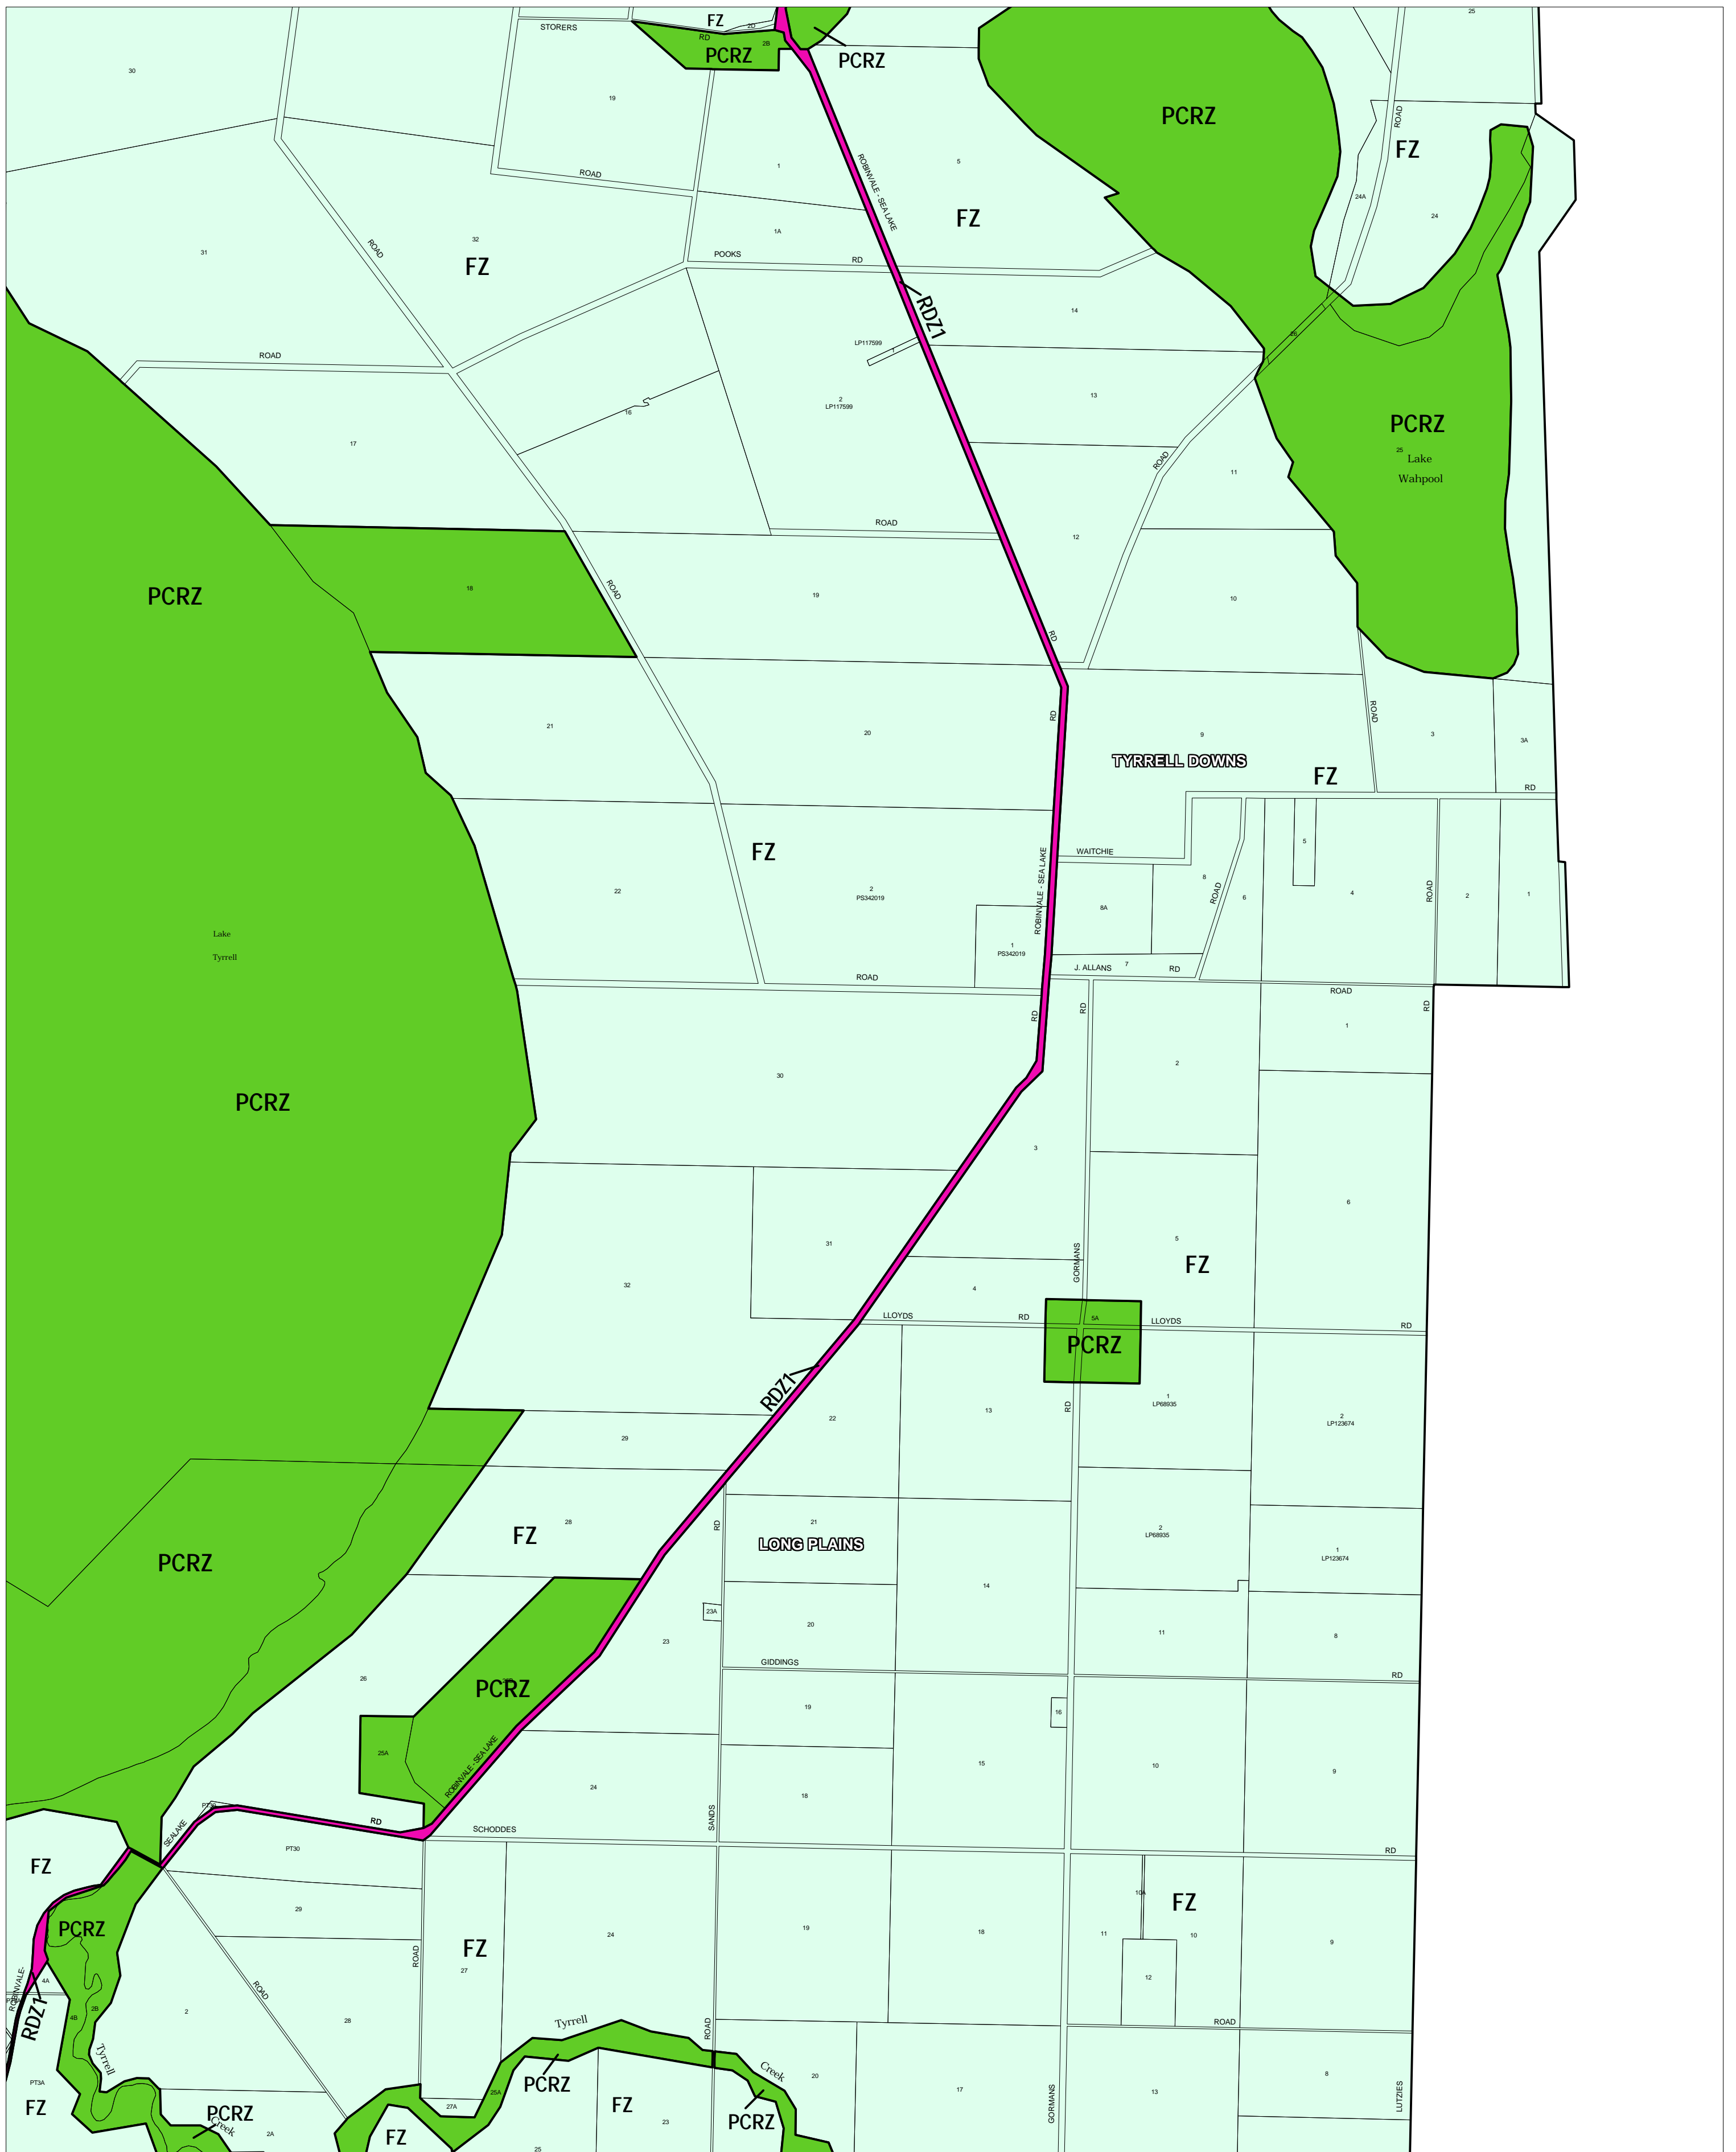

BULOKE PLANNING SCHEME - LOCAL PROVISION

Public Land	
	Public Conservation And Resource Zone
	Road Zone Category 1
Rural	
	Farming Zone

THIS MAP INCORPORATES APPROVED ZONES AS AT: 09/12/05 AMENDMENT C11

Printed: 8/5/2006

INDEX TO ADJOINING METRIC SERIES MAP

1	2	3
4	5	6
7	8	9
10	11	12
13	14	15
16	17	18
19	20	21
22	23	24
25	26	27
28	29	30
31	32	33
34	35	36
37	38	39
40	41	42
43	44	45
46	47	48