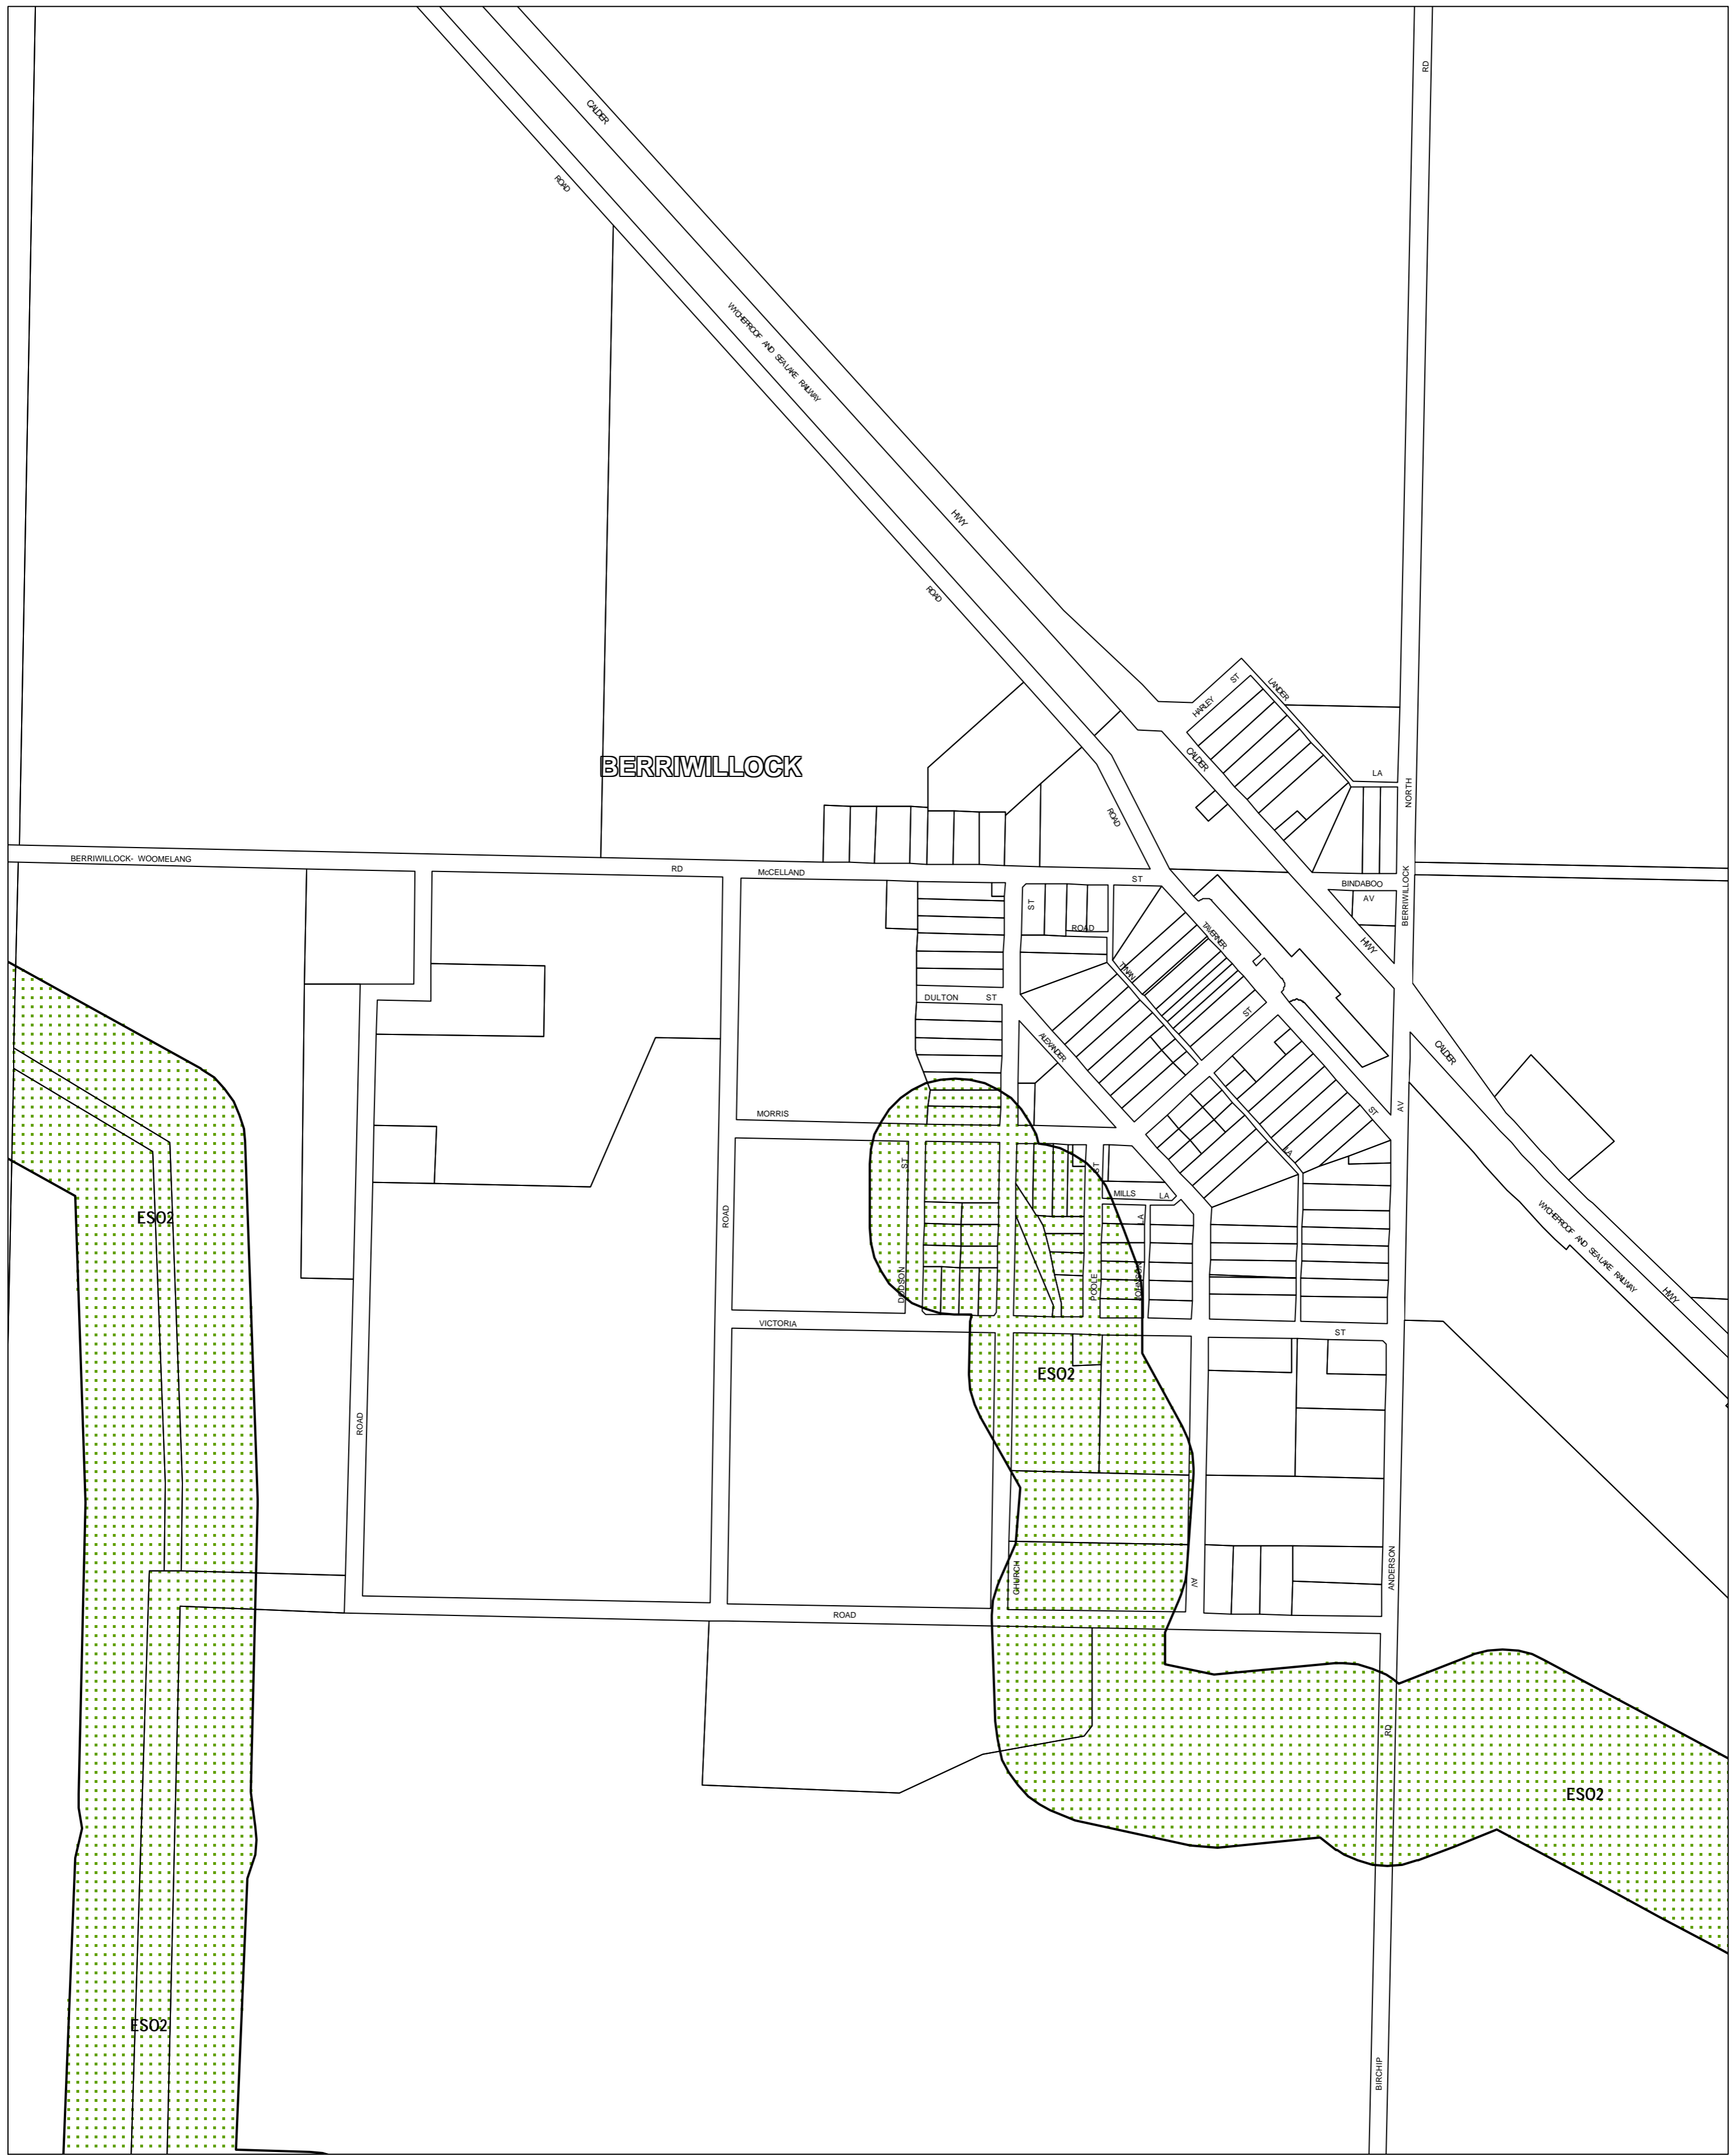

BULOKE PLANNING SCHEME - LOCAL PROVISION

Overlays

ES02 Environmental Significance Overlay - Schedule 2

AUSTRALIAN MAP GRID ZONE 54

Printed: 2016/2007