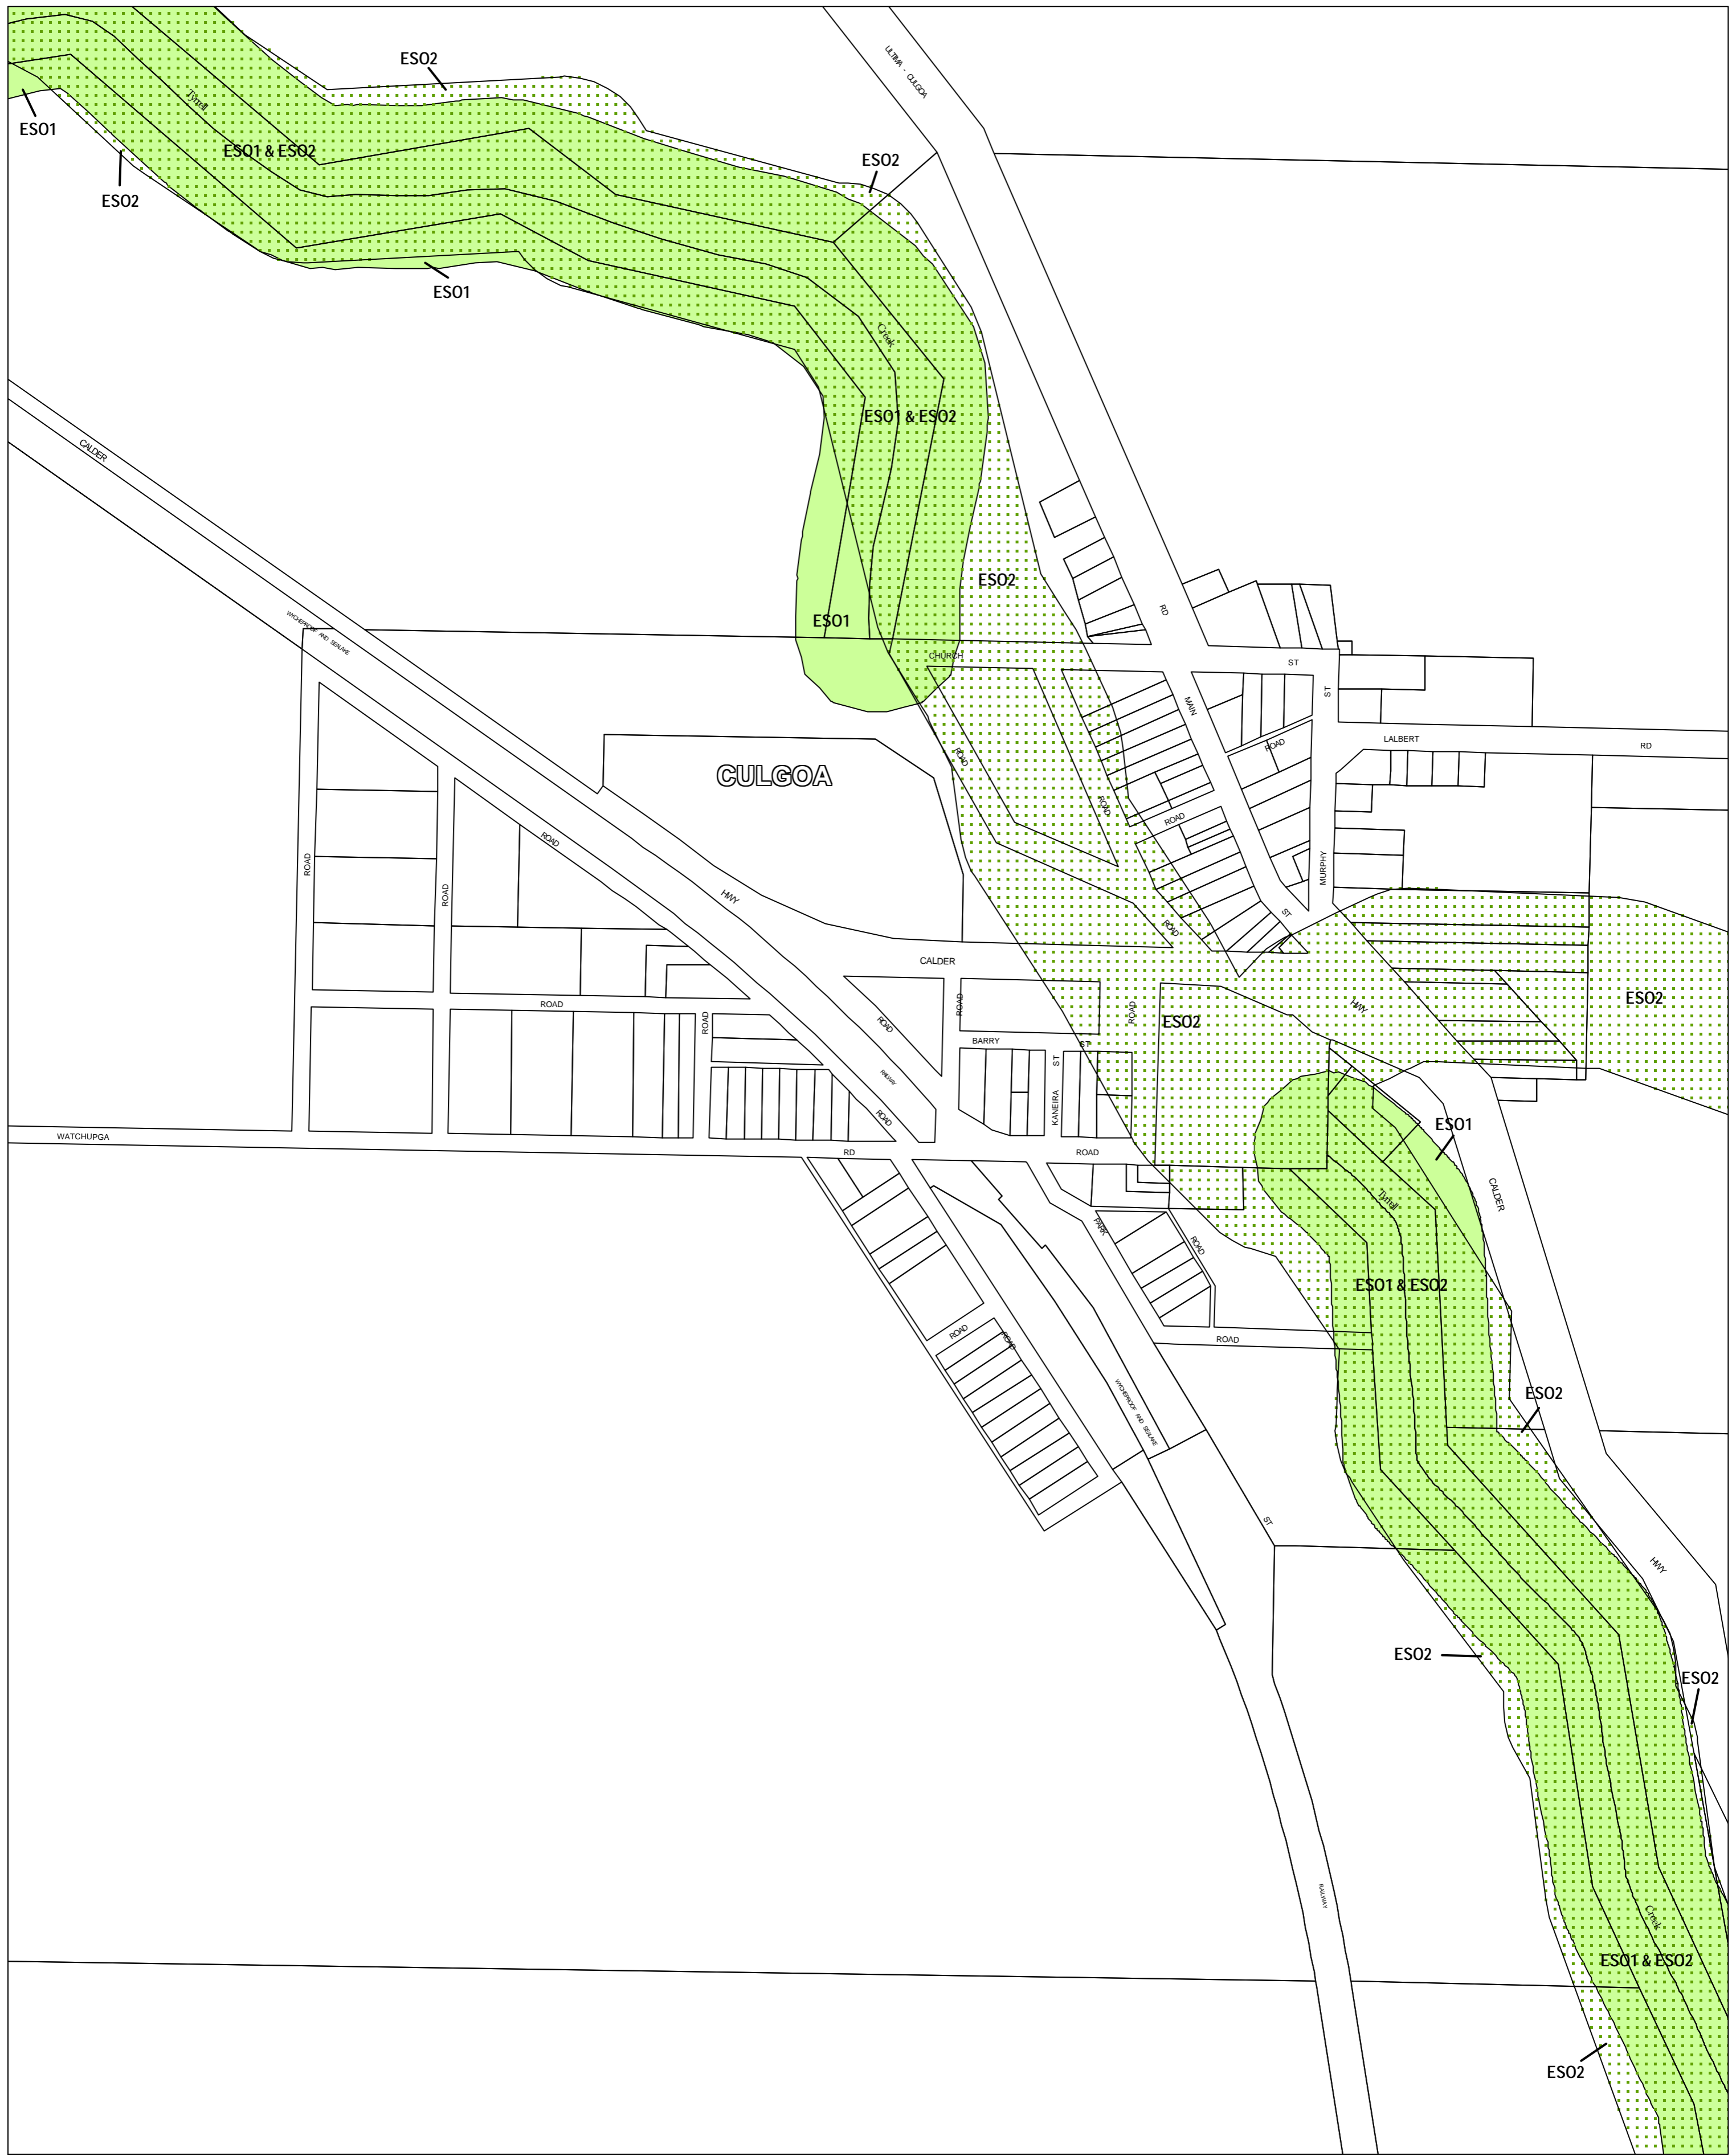

BULOKE PLANNING SCHEME - LOCAL PROVISION

Overlays

- Environmental Significance Overlay - Schedule 1
- Environmental Significance Overlay - Schedule 2

AUSTRALIAN MAP GRID ZONE 54

Printed: 2016/2007