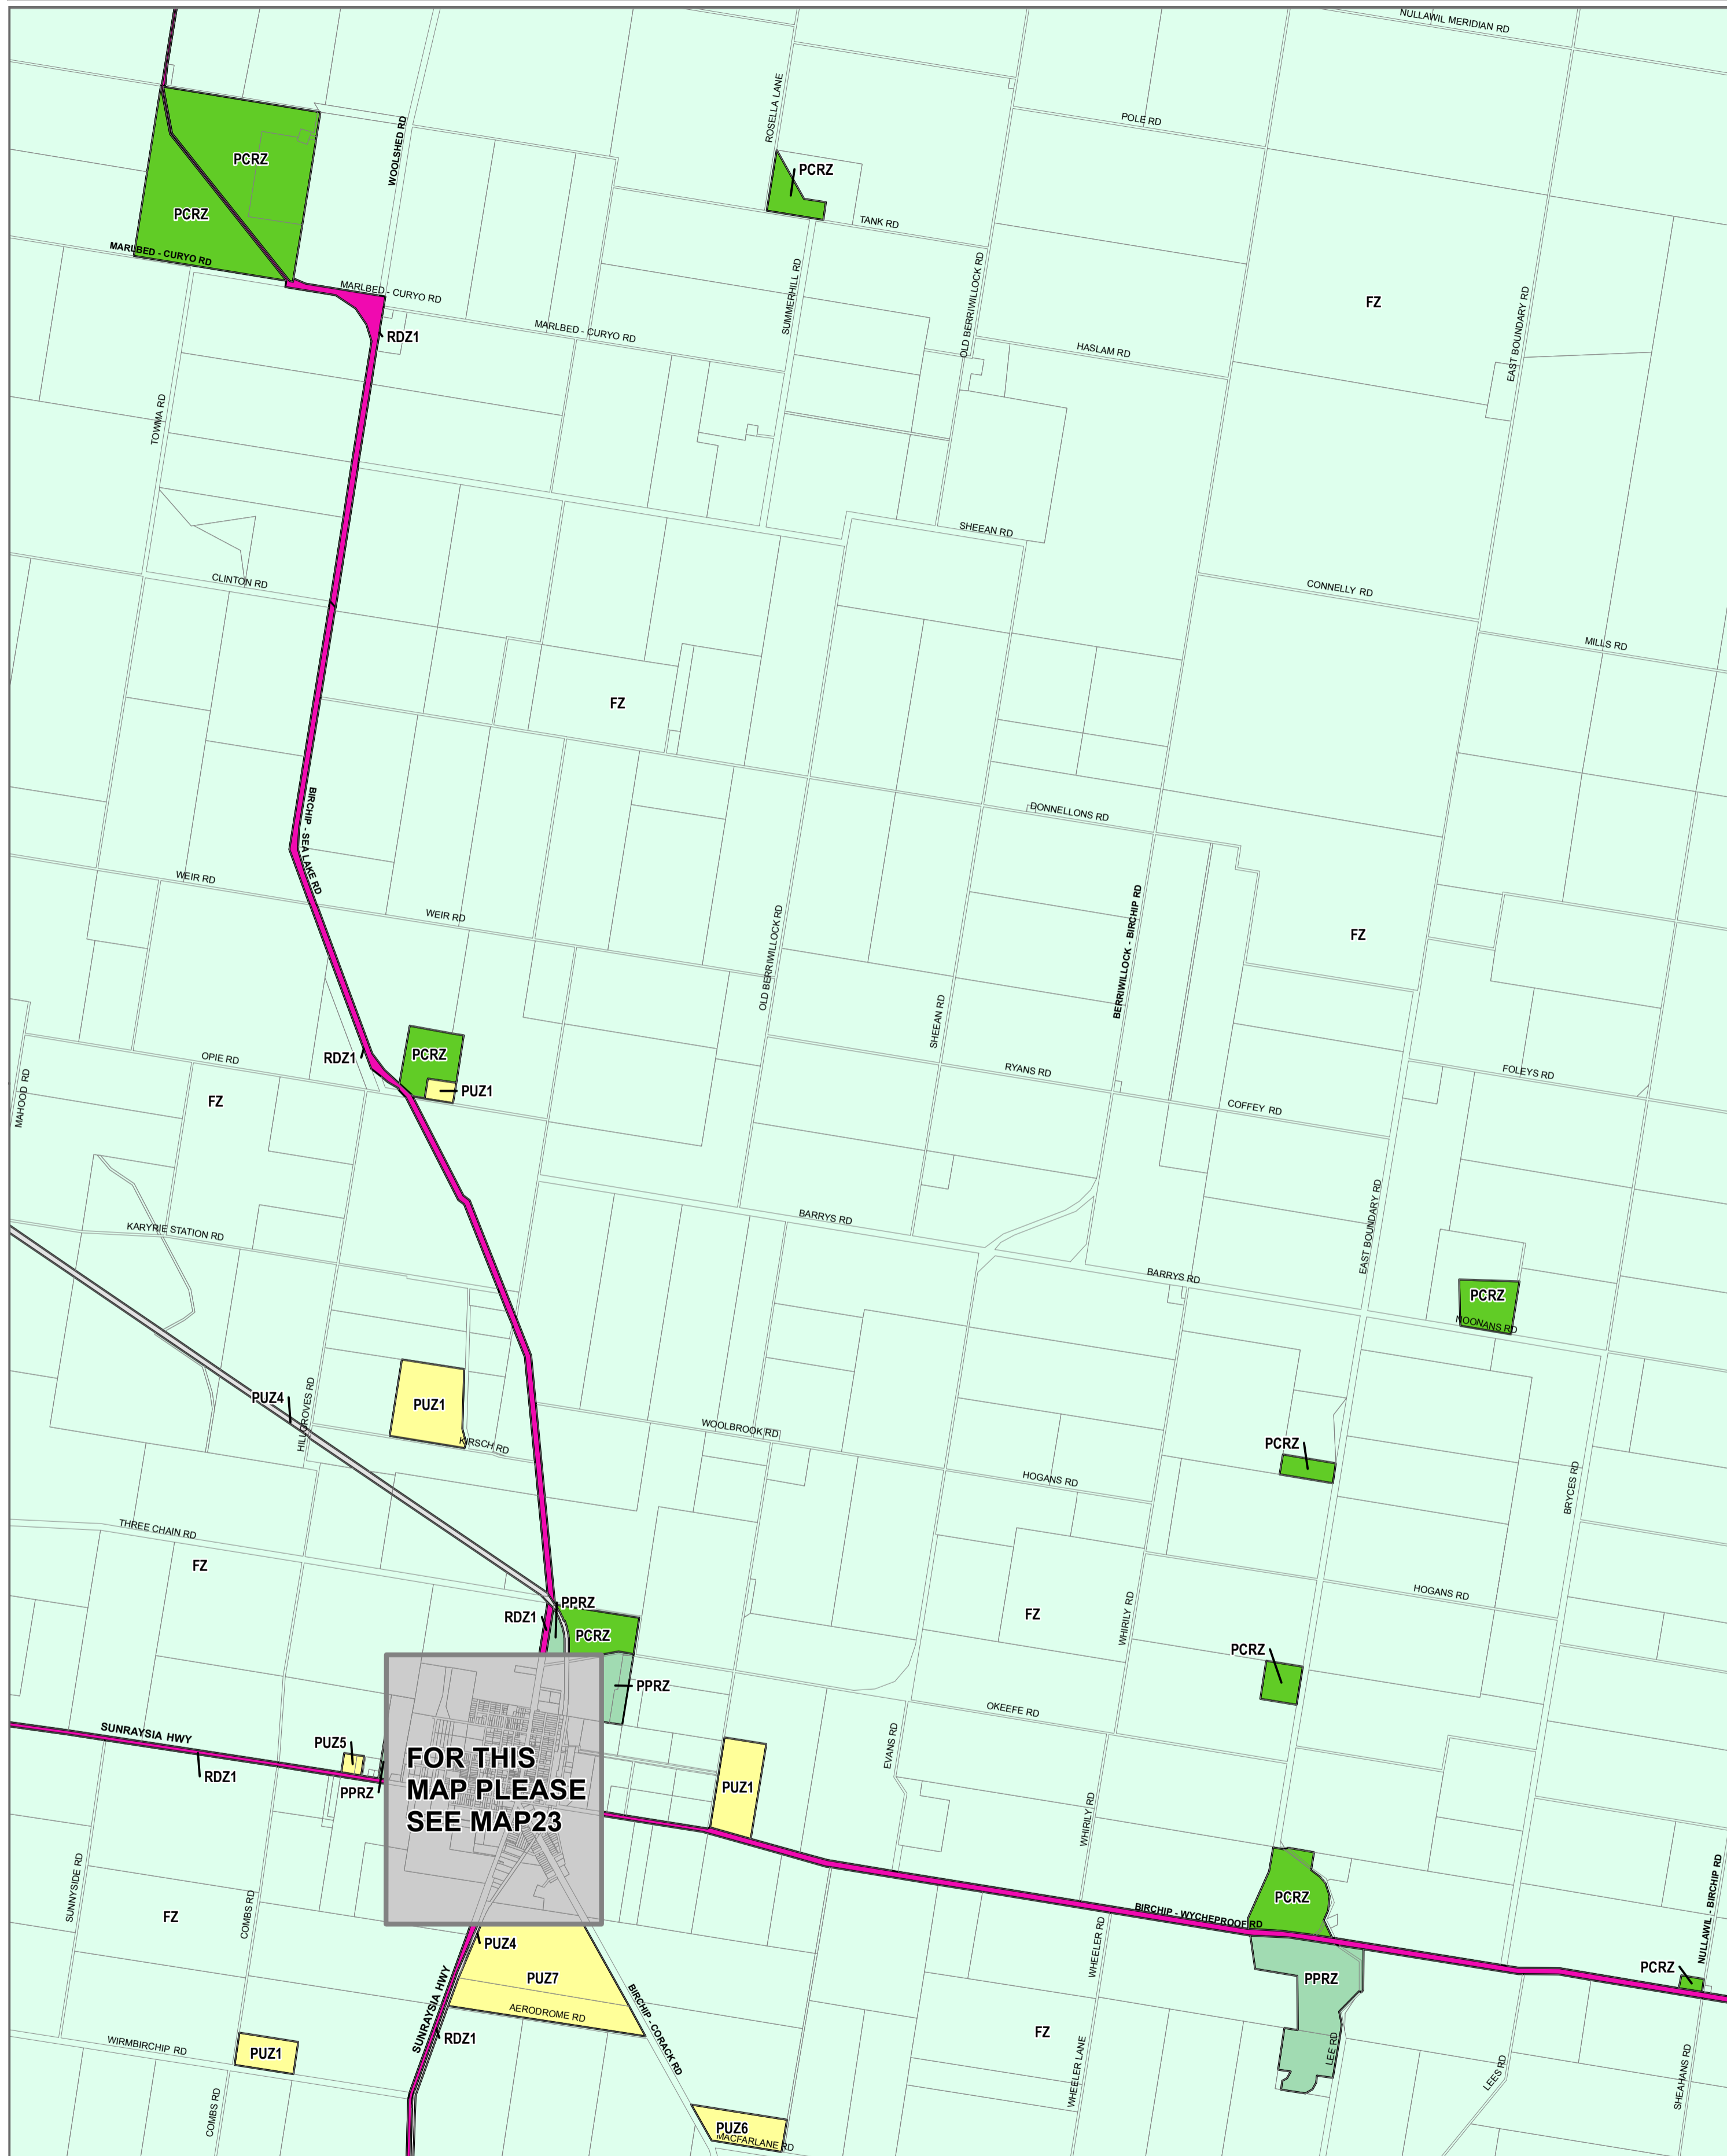

BULOKE PLANNING SCHEME - LOCAL PROVISION

1. **LEGEND**
2. FZ - Farming Zone
   - PCRZ - Public Conservation and Resource Zone
   - PPRZ - Public Park and Recreation Zone
   - PUZ1 - Public Use Zone - Service and Utility
   - PUZ4 - Public Use Zone - Transport
   - PUZ5 - Public Use Zone - Cemetery/Crematorium
   - PUZ6 - Public Use Zone - Local Government
   - PUZ7 - Public Use Zone - Other Public Use
   - RDZ1 - Road Zone - Category 1

Municipal Boundary

Land Outside Urban Growth Boundary

Australian Map Grid Zone 54

NORTH
Planning Group
AMENDMENT C36
Printed: 12/11/2018

INDEX TO ADJOINING SCHEME MAPS