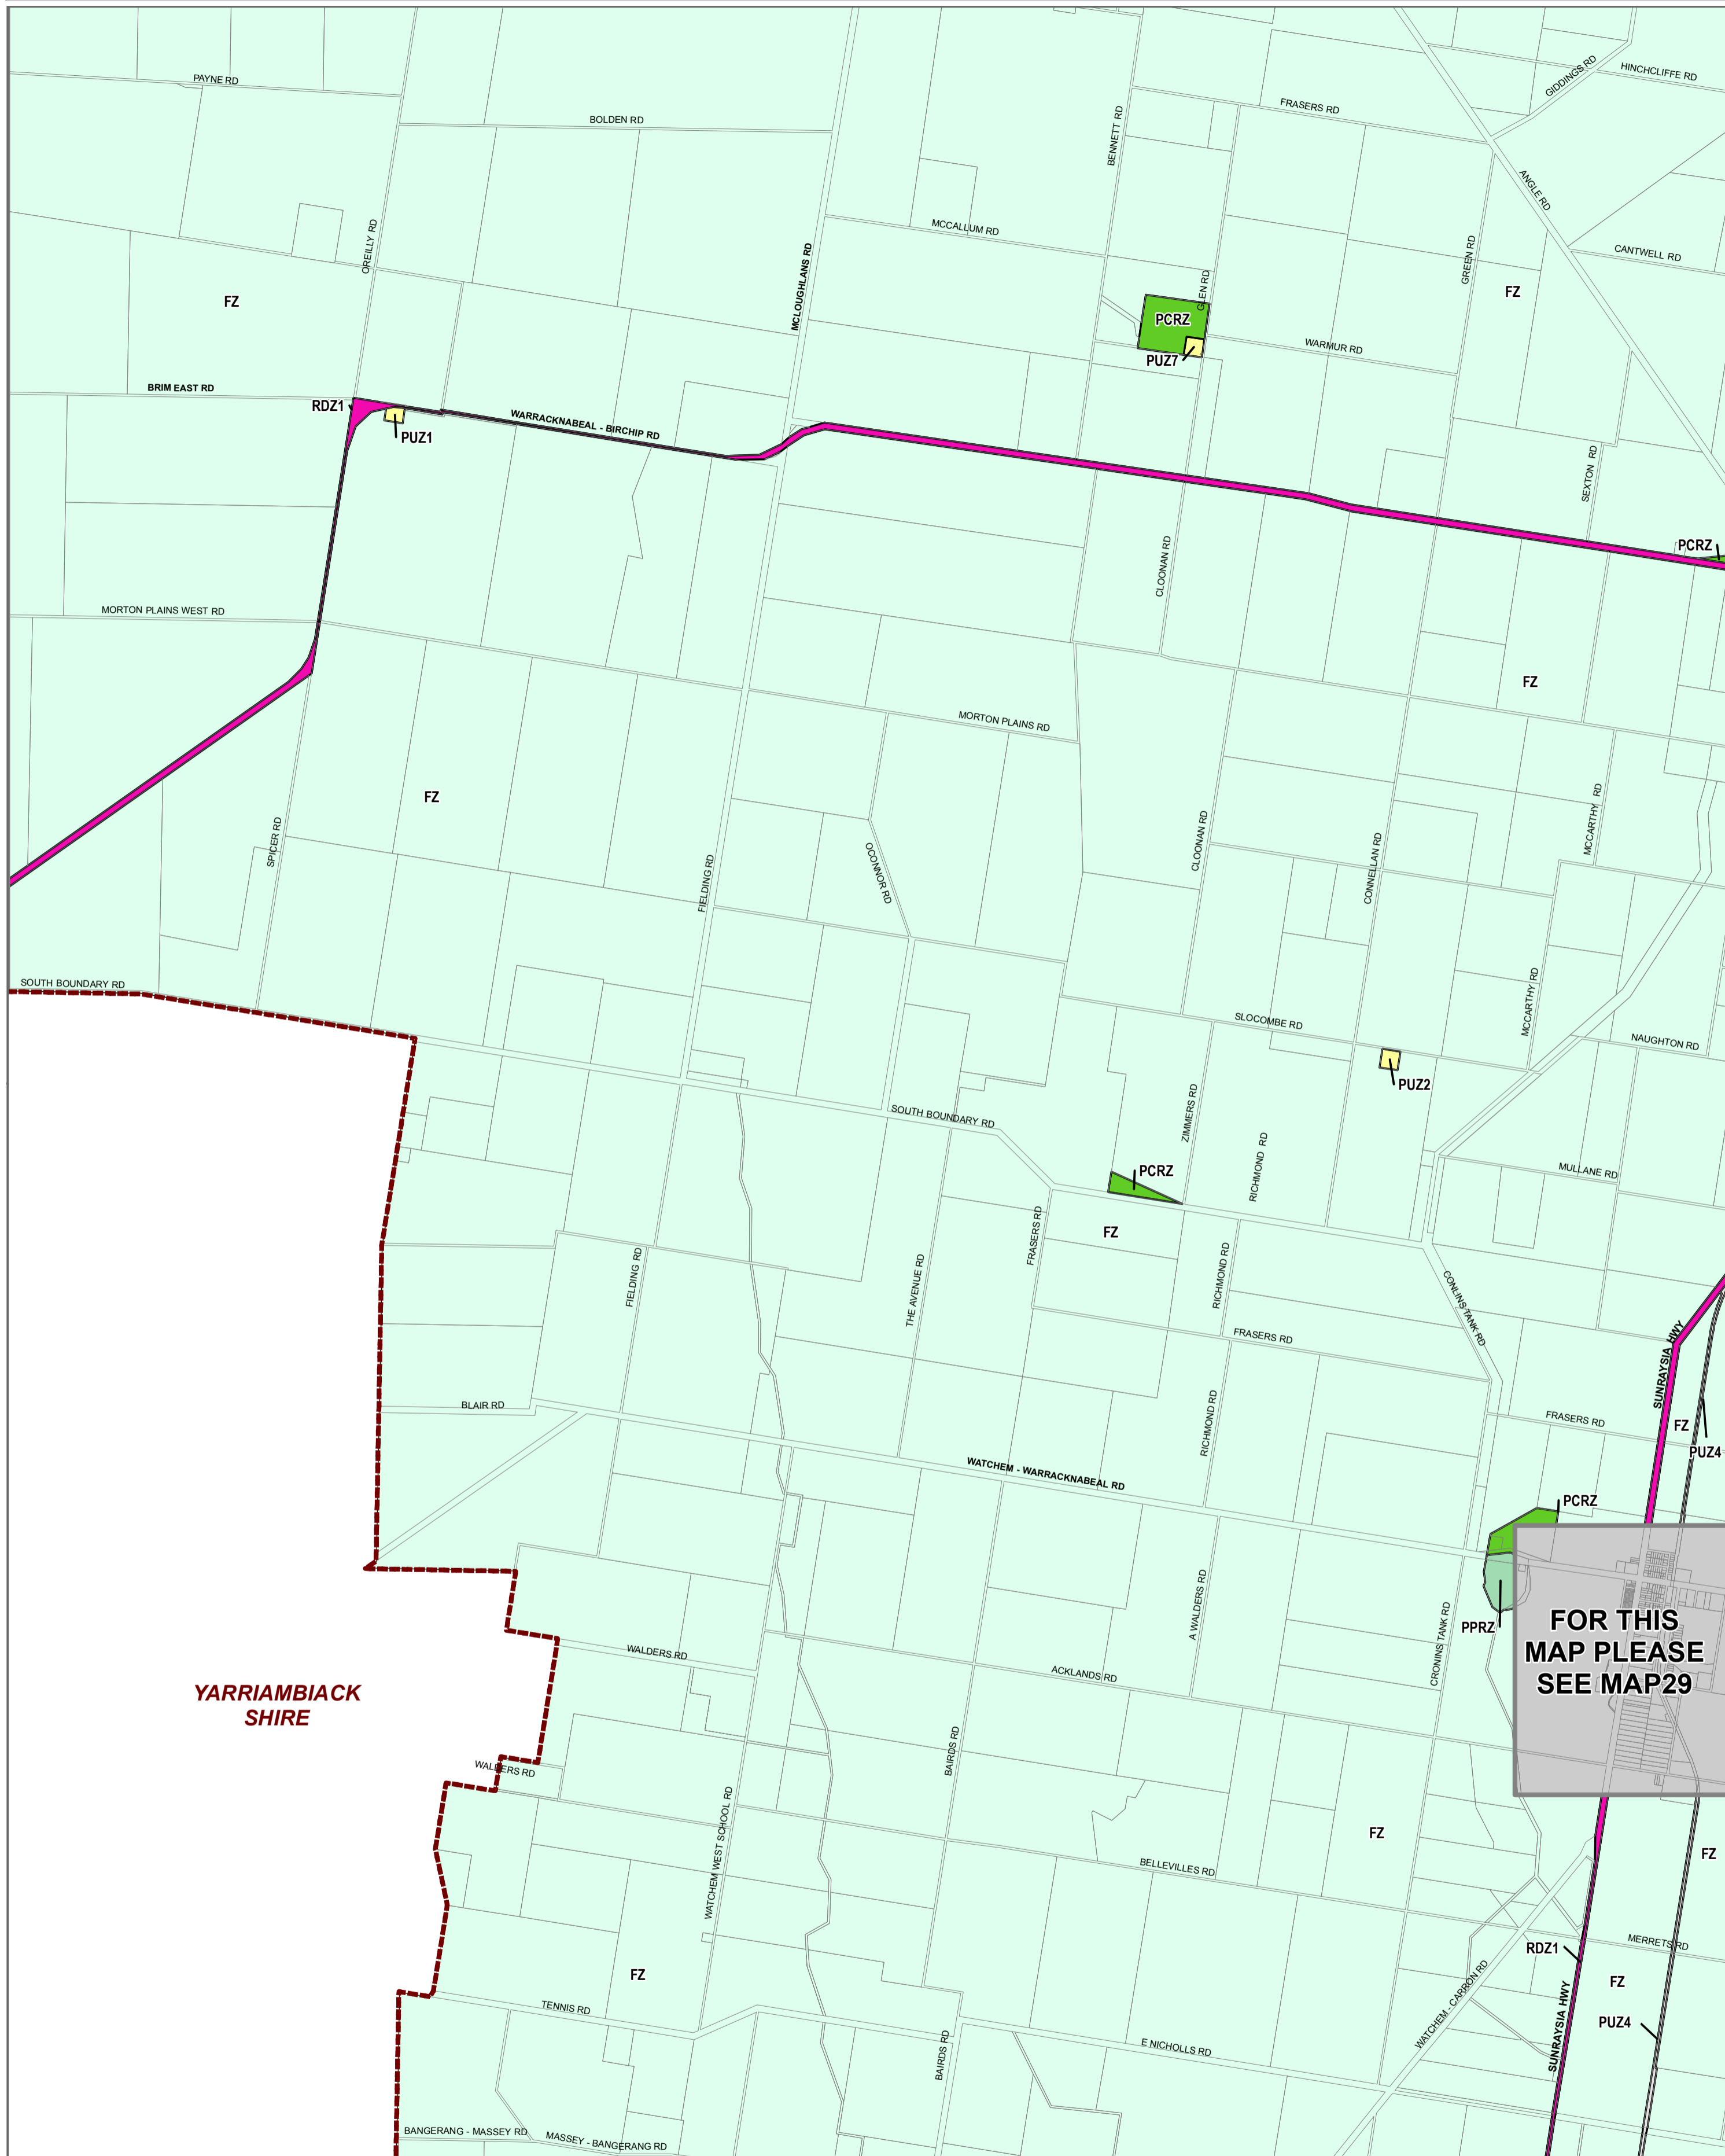

BULOKE PLANNING SCHEME - LOCAL PROVISION

**FOR THIS
MAP PLEASE
SEE MAP29**

LEGEND

FZ - Farming Zone	PUZ2 - Public Use Zone - Education
PCRZ - Public Conservation and Resource Zone	PUZ4 - Public Use Zone - Transport
PPRZ - Public Park and Recreation Zone	PUZ7 - Public Use Zone - Other Public Use
PUZ1 - Public Use Zone - Service and Utility	RDZ1 - Road Zone - Category 1

© The State of Victoria Department of Environment, Land, Water and Planning 2018

Australian Map Grid Zone 54

NORTH
Planning Group
AMENDMENT C36
Printed: 12/11/2018

INDEX TO ADJOINING SCHEME MAPS