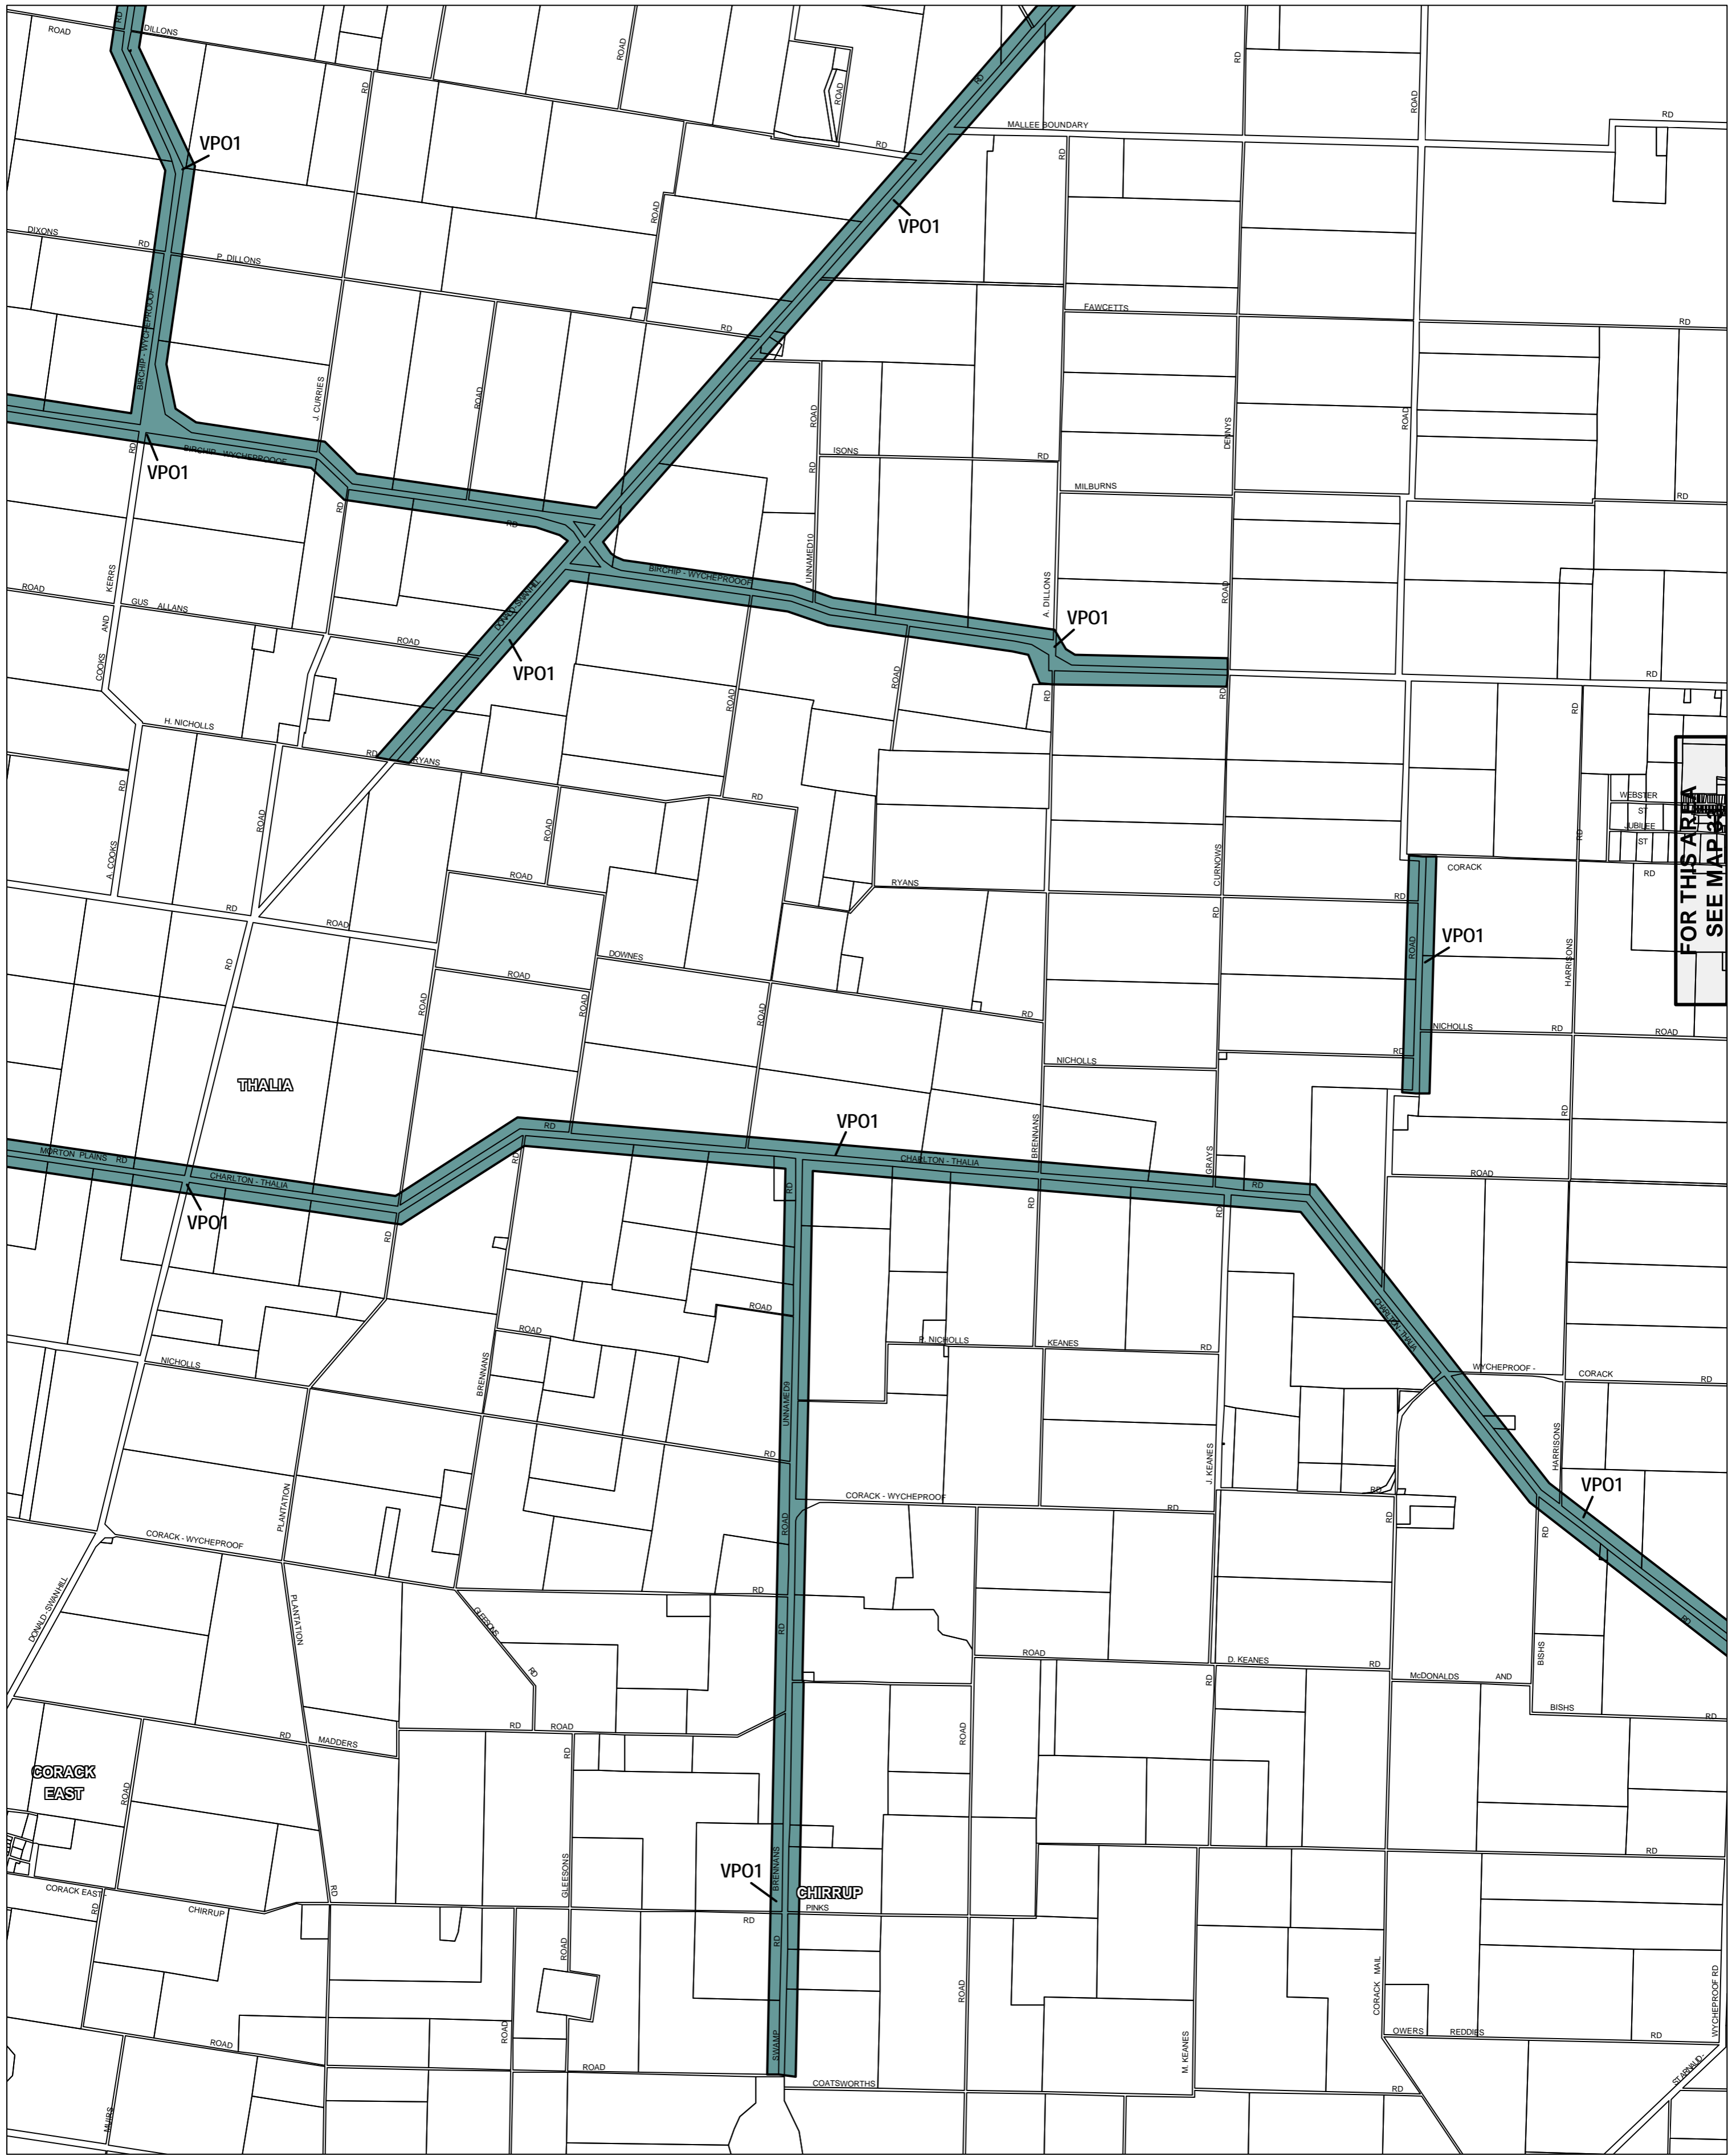

BULOKE PLANNING SCHEME - LOCAL PROVISION

FOR THIS AREA SEE MAP 31

Overlays

VPO1 Vegetation Protection Overlay - Schedule 1

AUSTRALIAN MAP GRID ZONE 54

Printed: 20/6/2007