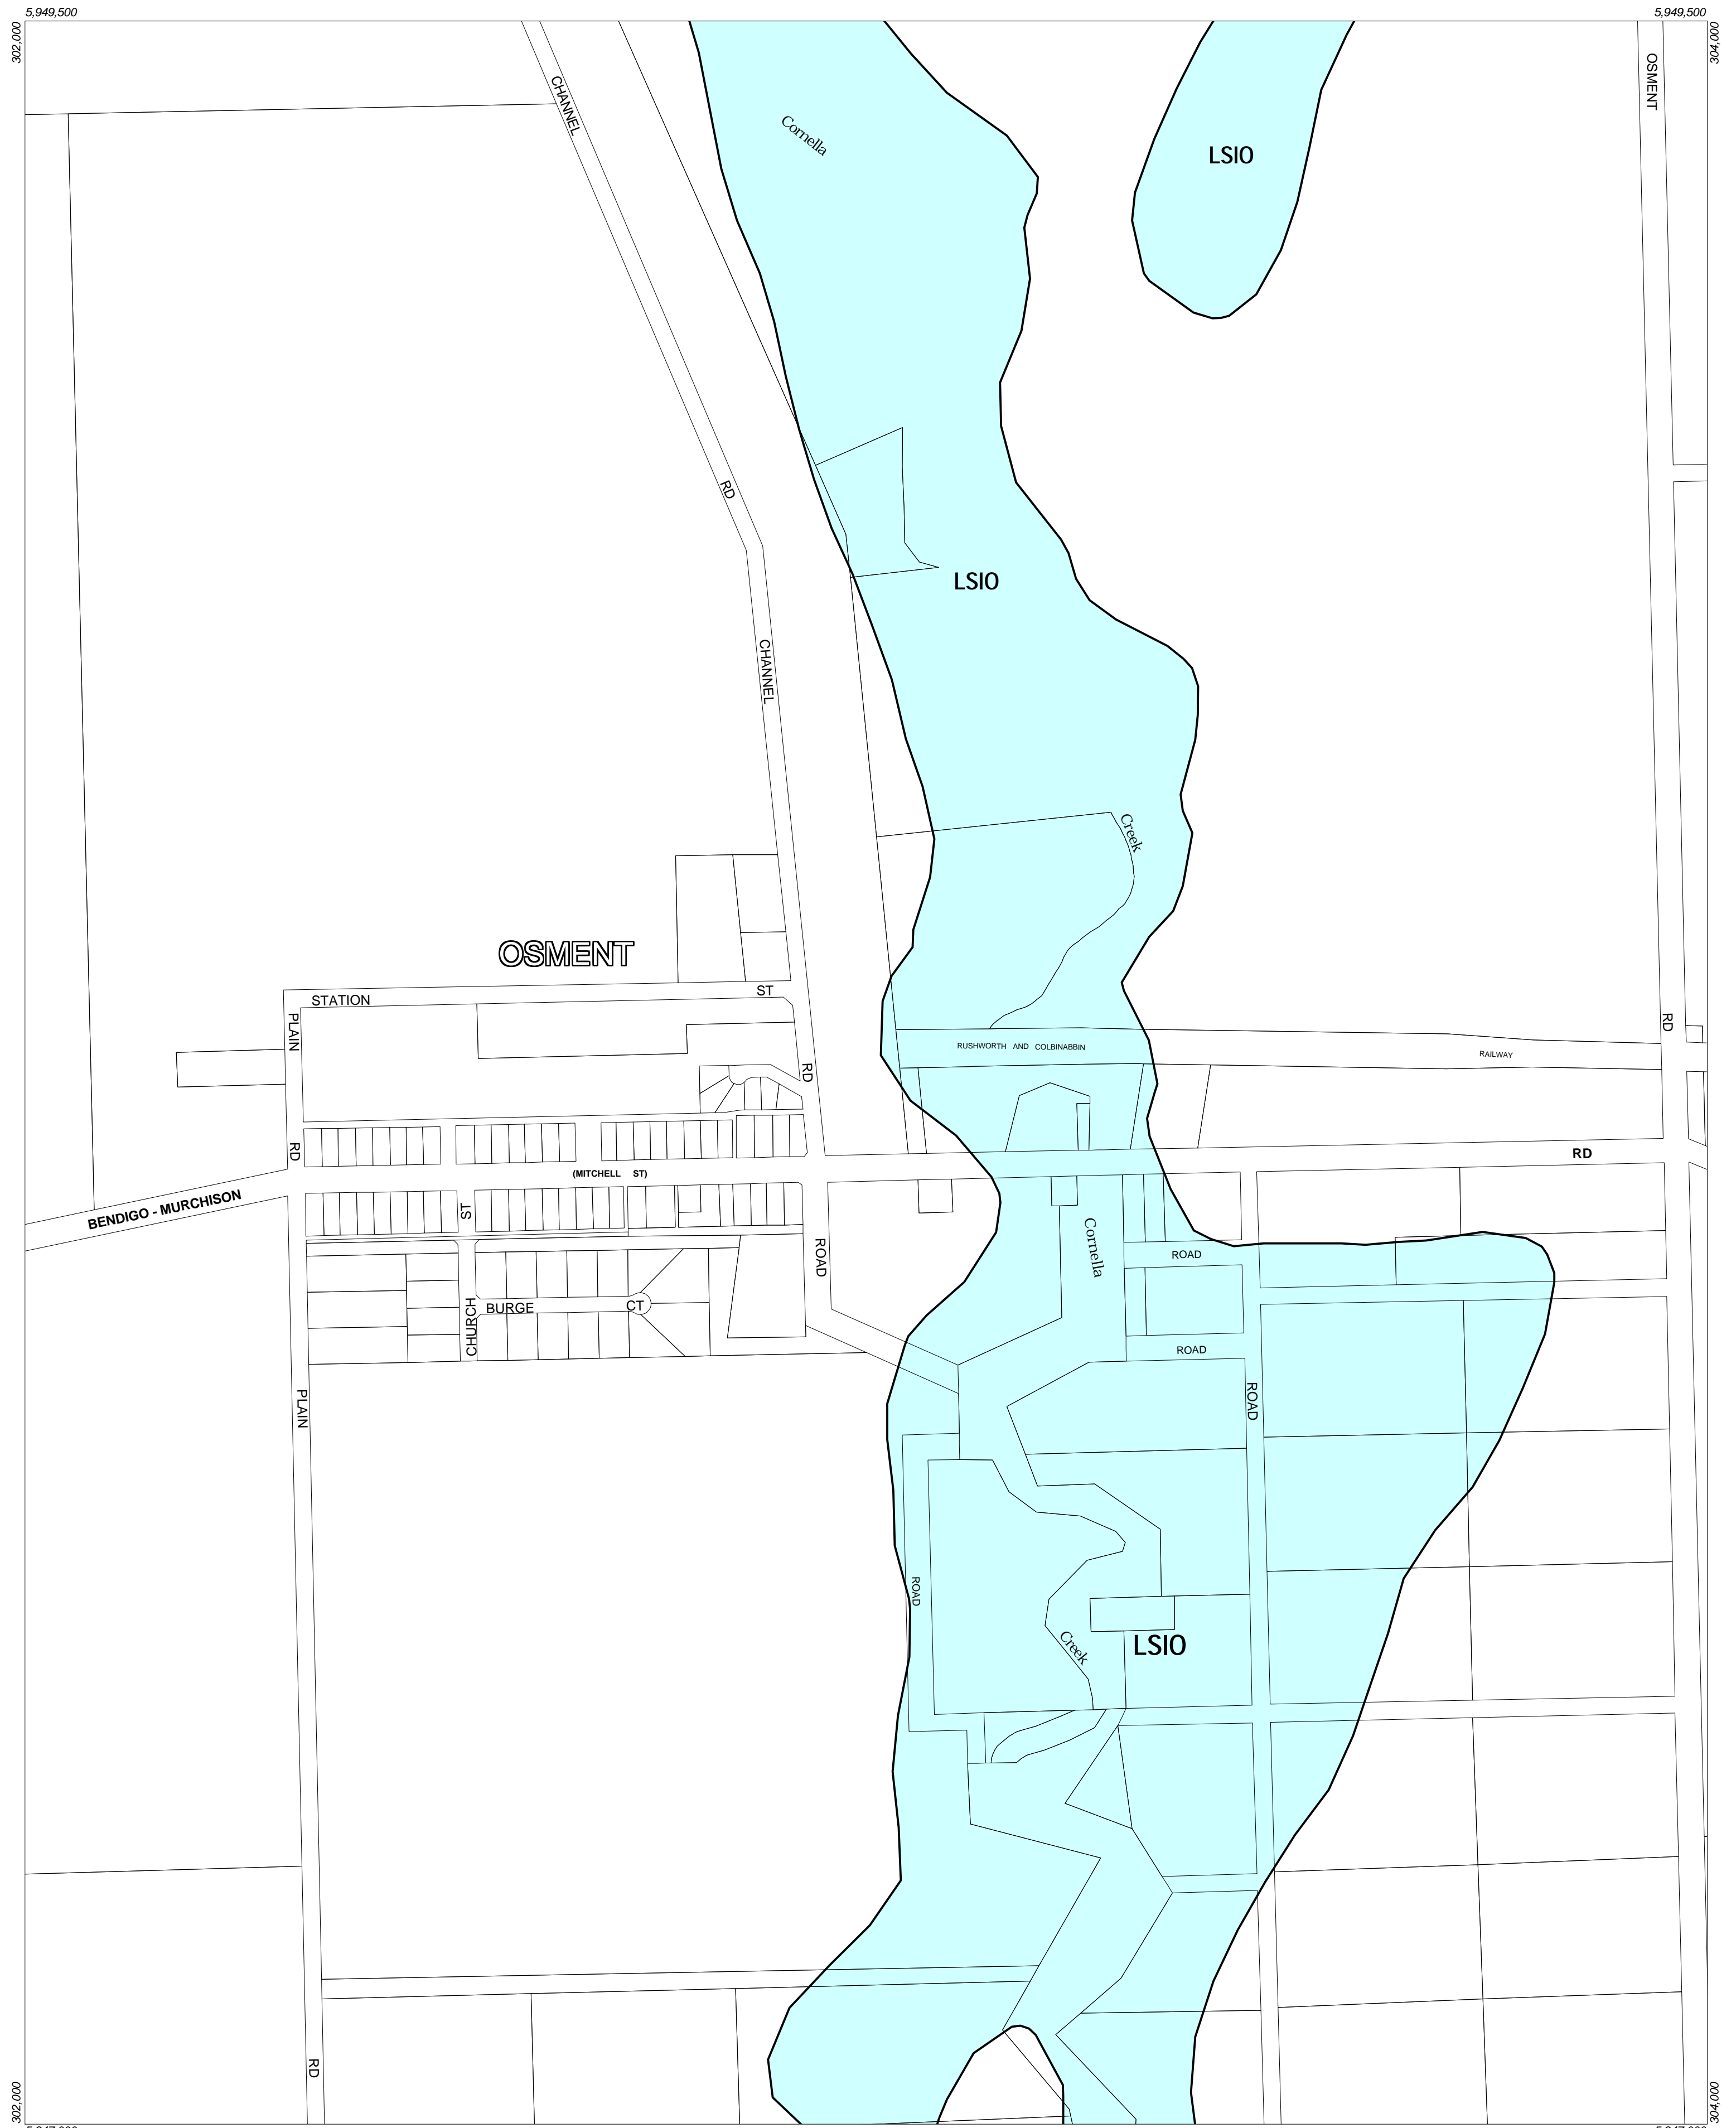

CAMPASPE PLANNING SCHEME - LOCAL PROVISION

Overlays

- LSIO Land Subject To Inundation Overlay

Amendment C14 Pt.1
Printed: 3/1/2003