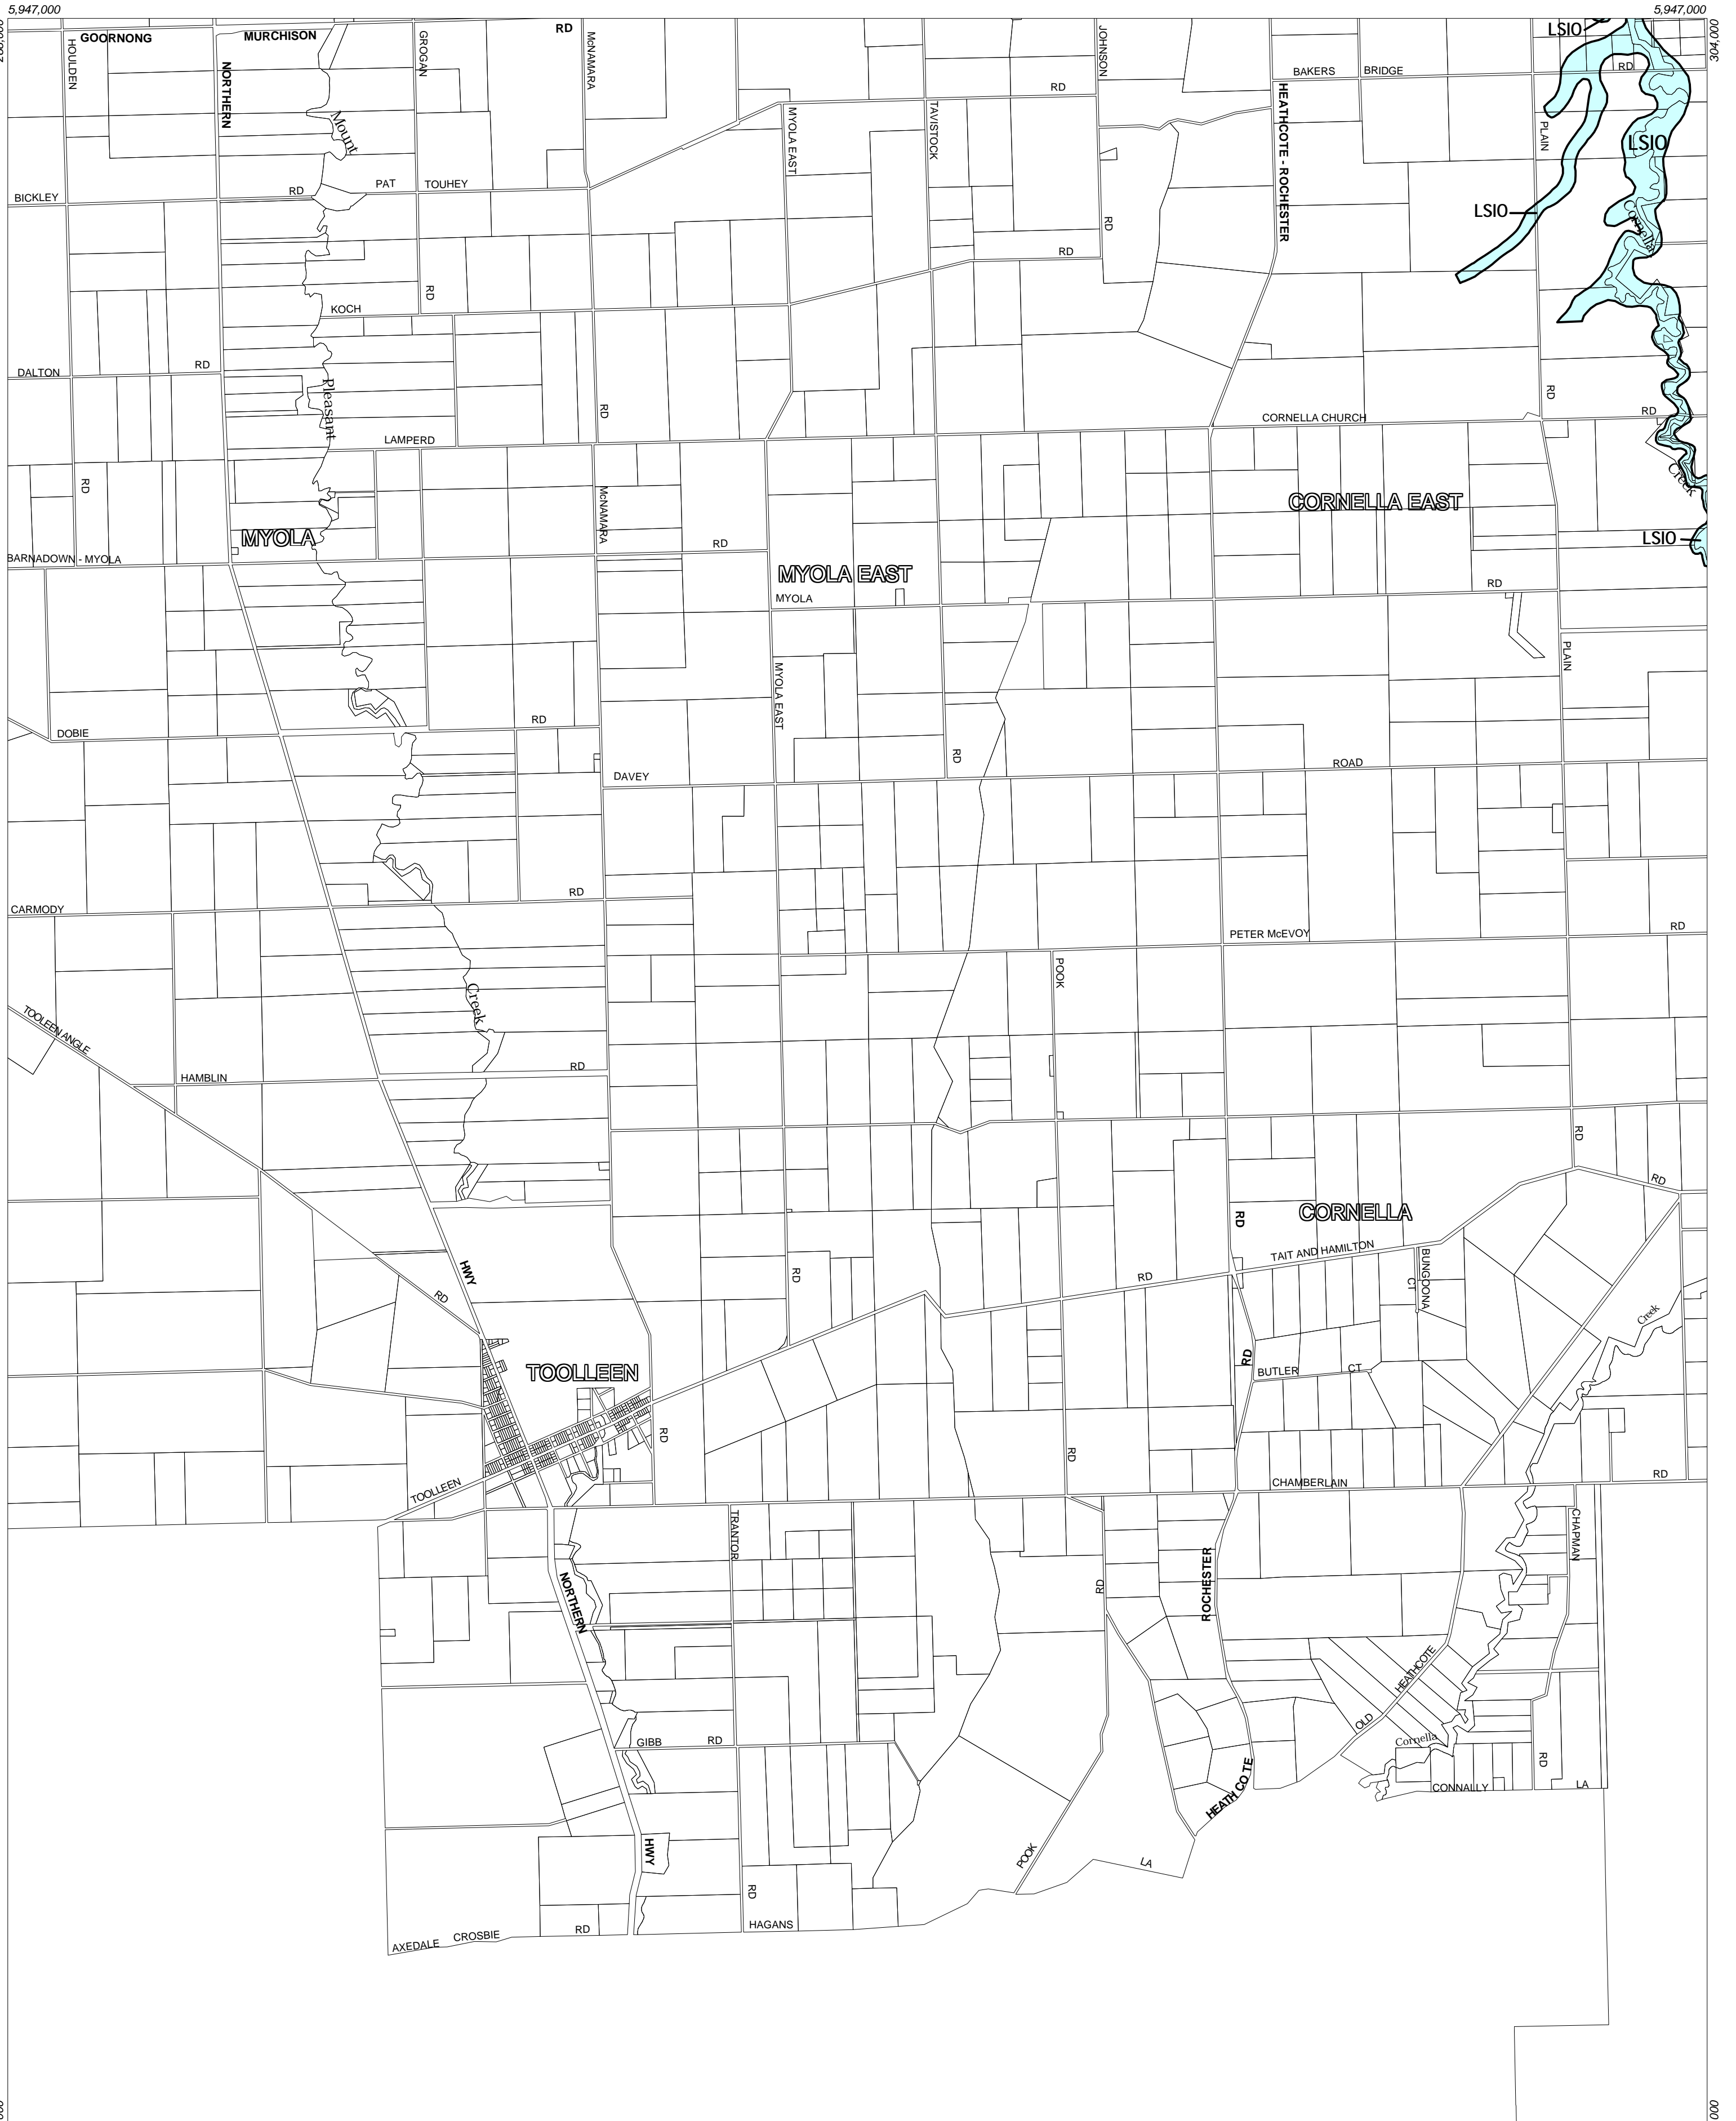

CAMPASPE PLANNING SCHEME - LOCAL PROVISION

This publication is copyright. No part may be reproduced by any process except in accordance with the provisions of the Copyright Act. © State of Victoria.

This map should be read in conjunction with additional Planning Overlay Maps (if applicable) as indicated on the INDEX TO MAPS.

Overlays

- LSIO Land Subject to Inundation Overlay

AUSTRALIAN MAP GRID ZONE 55

Amendment C14 Pt.1
Printed: 3/1/2003