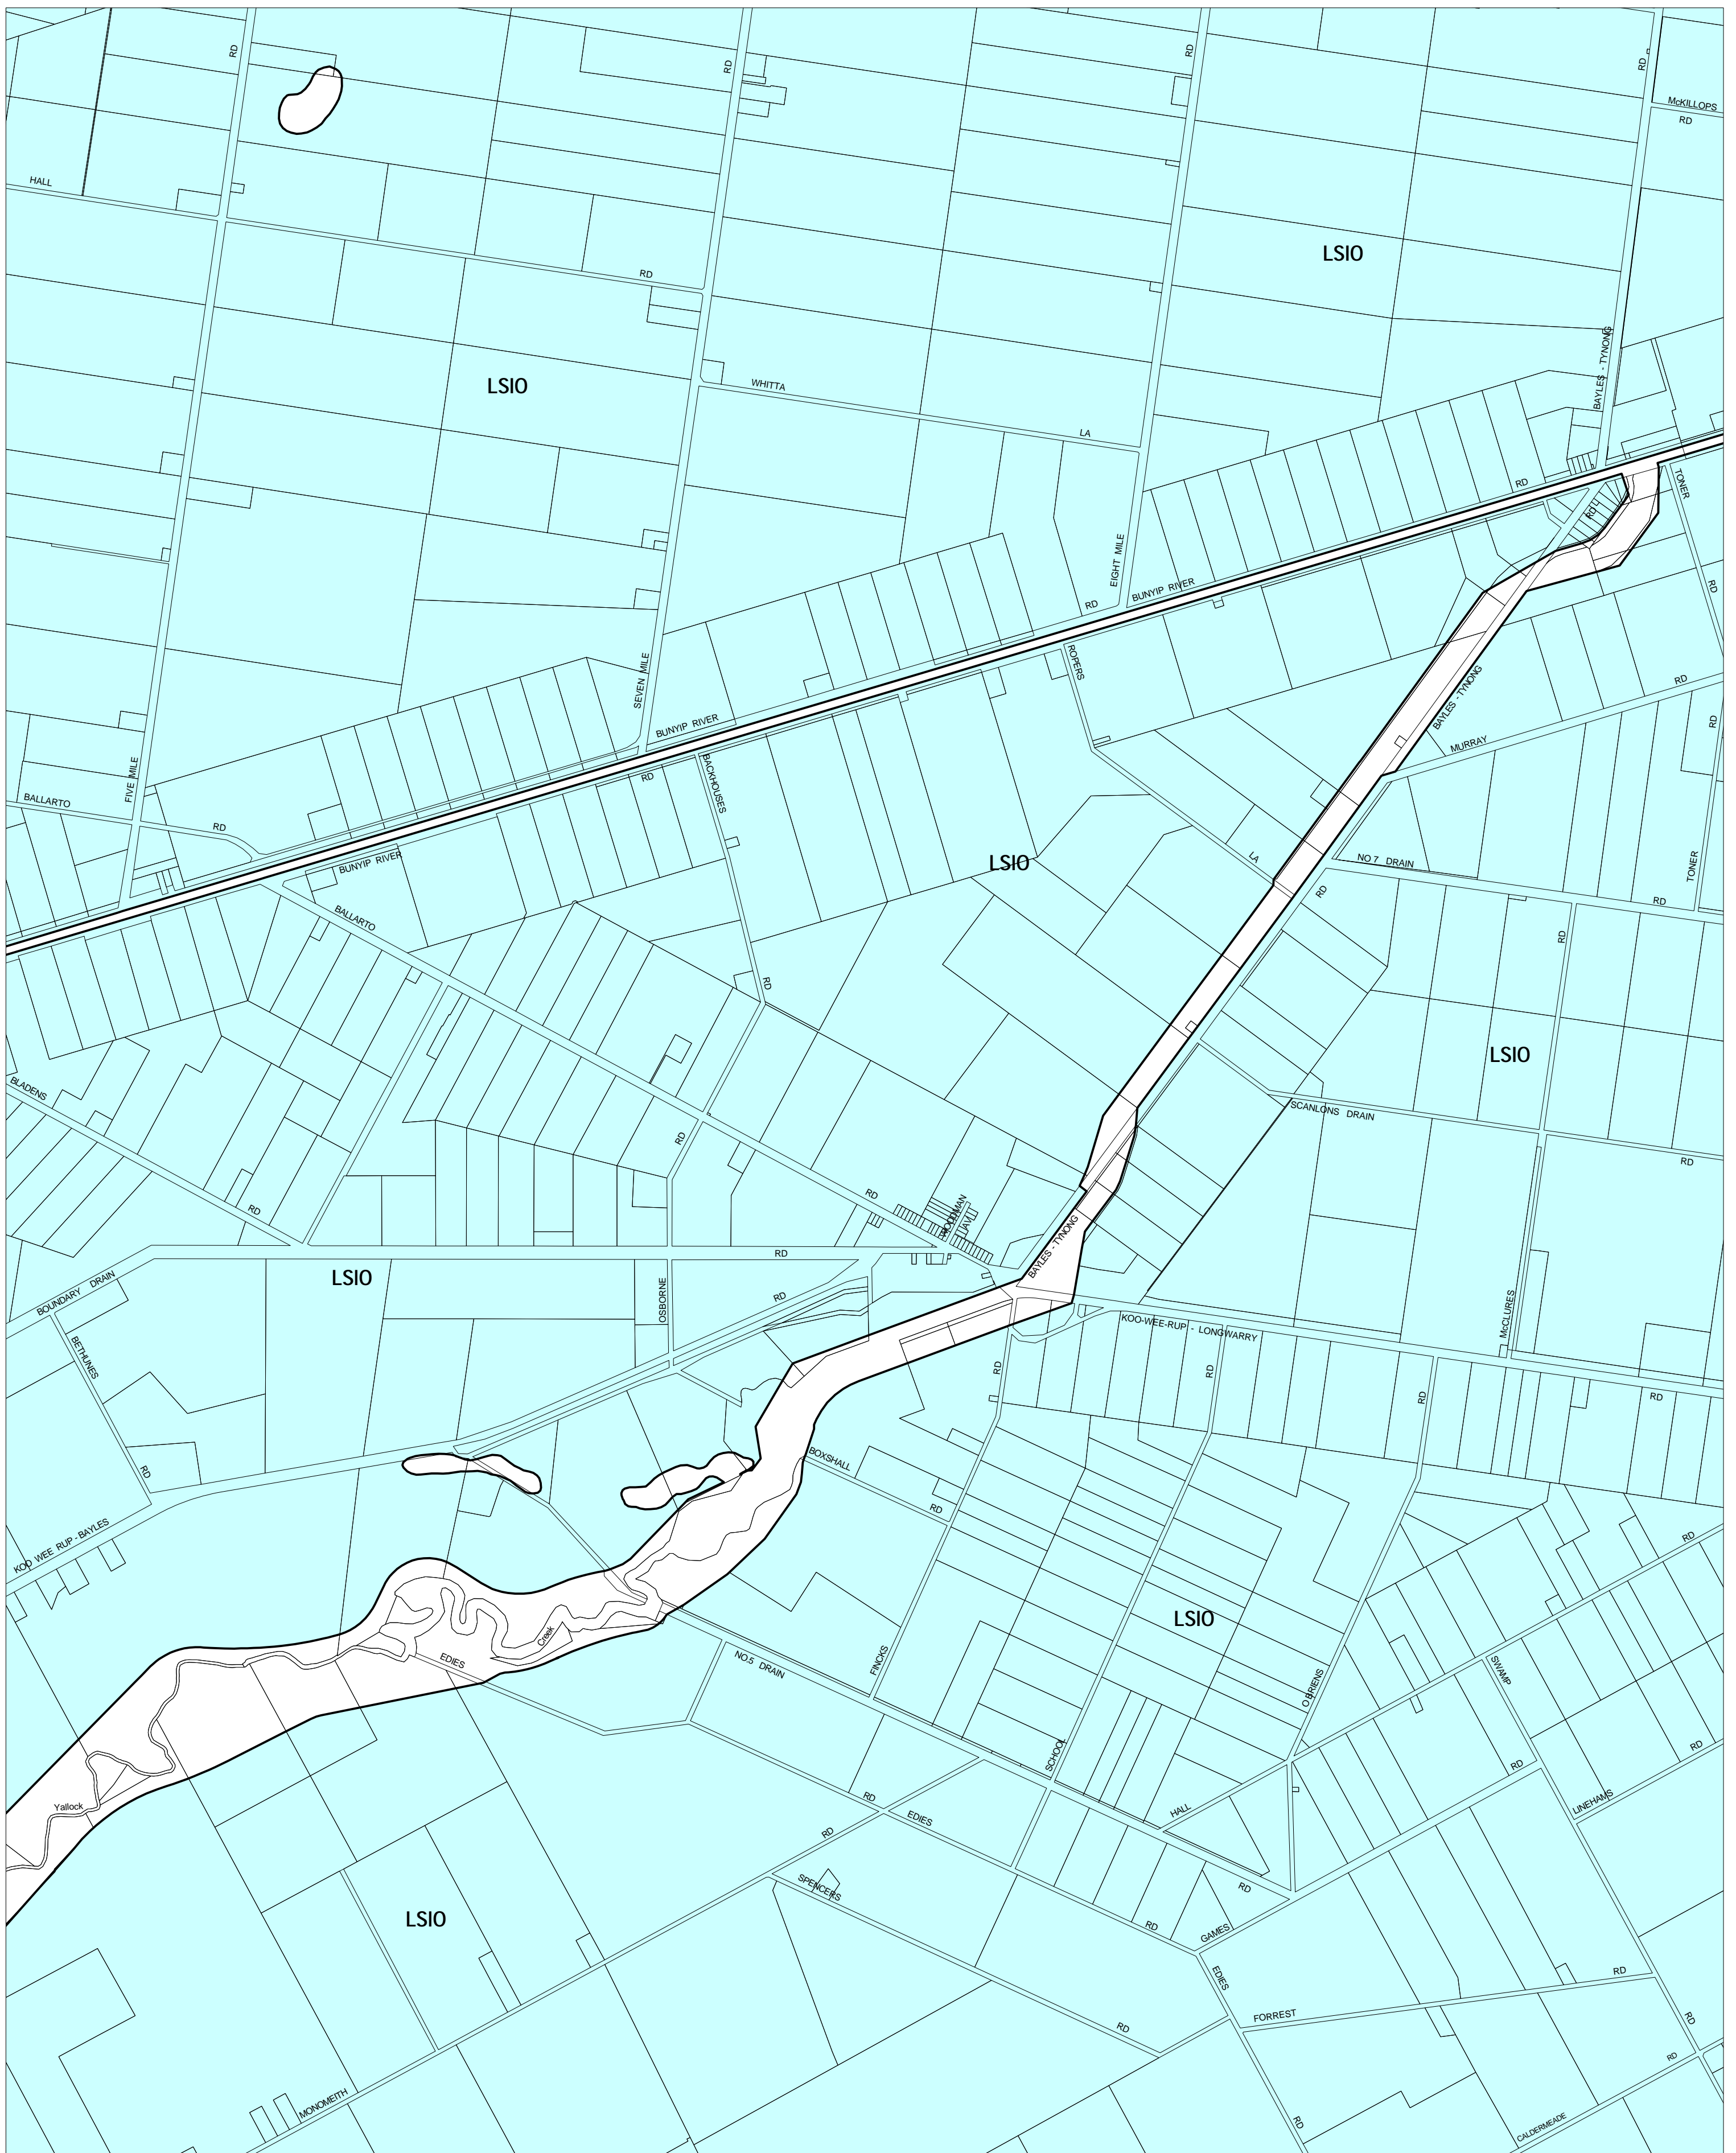

CARDINIA PLANNING SCHEME - LOCAL PROVISION

Overlays

LSIO Land Subject to Inundation Overlay

AUSTRALIAN MAP GRID ZONE 55

INDEX TO ADJOINING METRIC SERIES MAP

Printed: 13/7/2007

AMENDMENT C24

LAND SUBJECT TO INUNDATION OVERLAY

MAP No 28LSIO