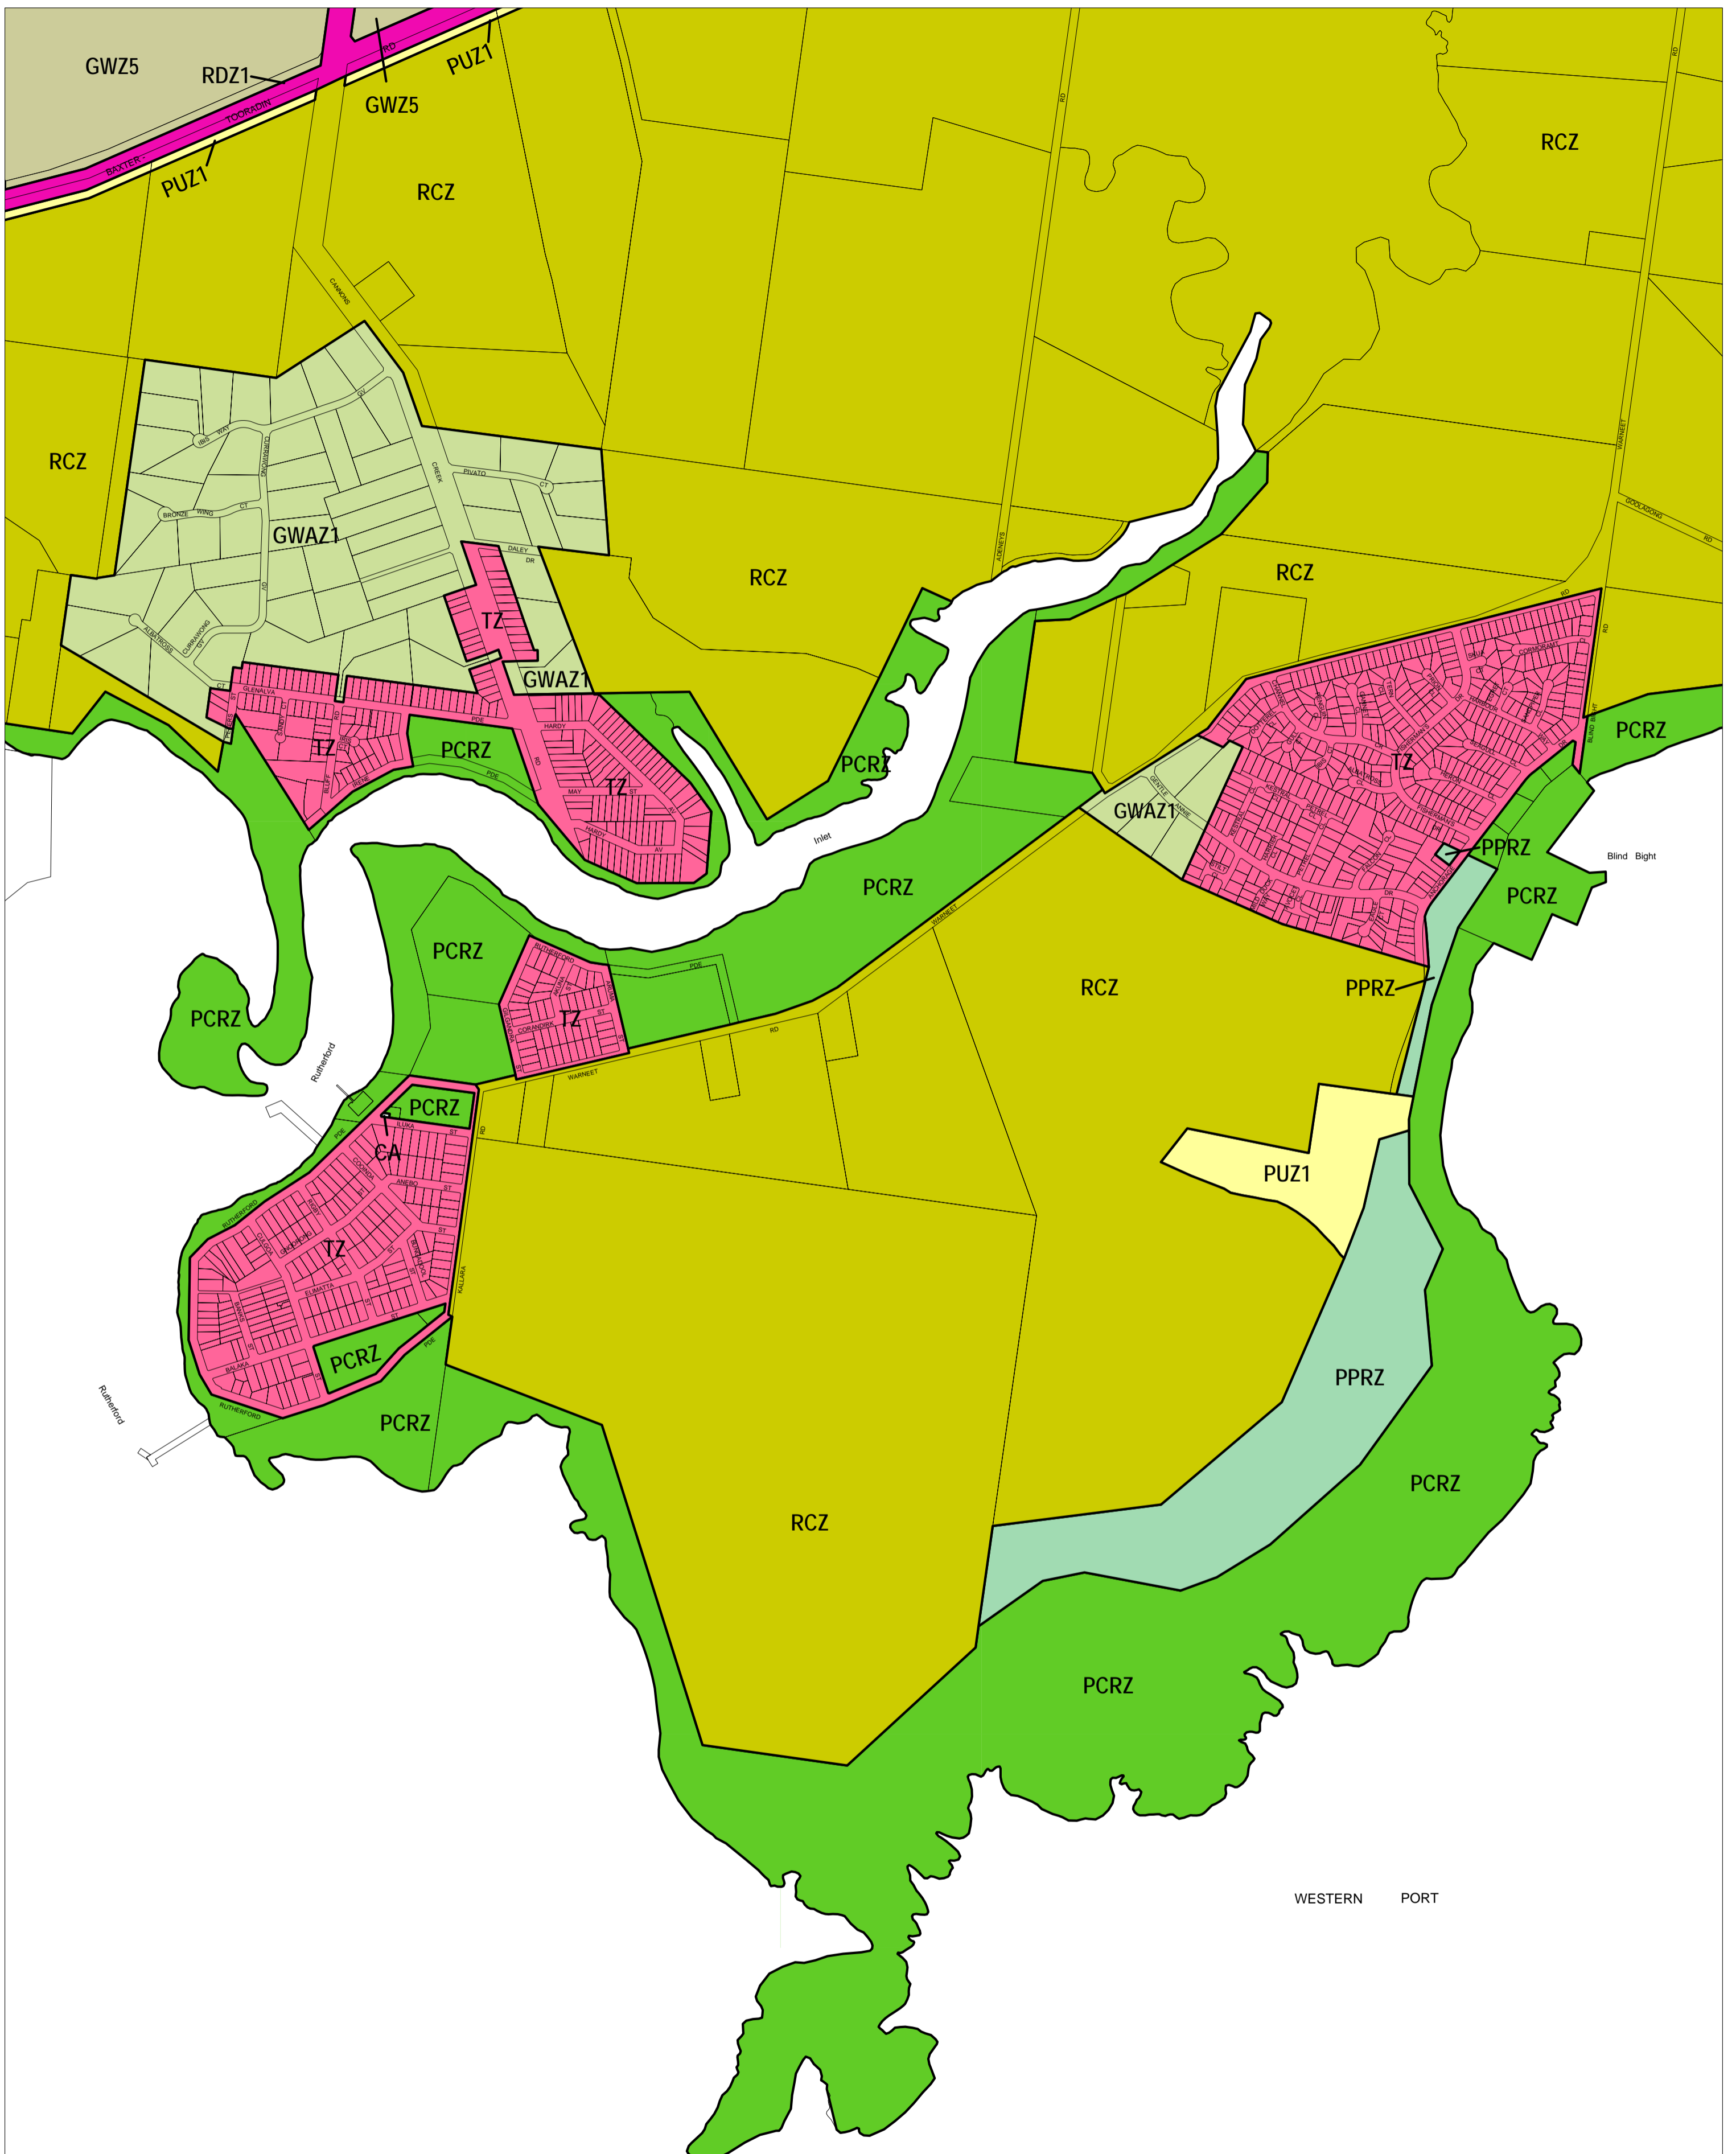

CASEY PLANNING SCHEME - LOCAL PROVISION

Public Land		Commonwealth Land	
	Public Conservation And Resource Zone		Rural Conservation Zone
	Public Park And Recreation Zone		Commonwealth Land Not Controlled By Planning Scheme
	Public Use Zone - Service And Utility		
	Road Zone - Category 1		
	Residential Township Zone		
	Rural Green Wedge A Zone - Schedule 1		
	Rural Green Wedge Zone - Schedule 5		

ALL LAND ON THIS MAP IS OUTSIDE THE URBAN GROWTH BOUNDARY

Printed: 3/2/2009

AMENDMENT C99