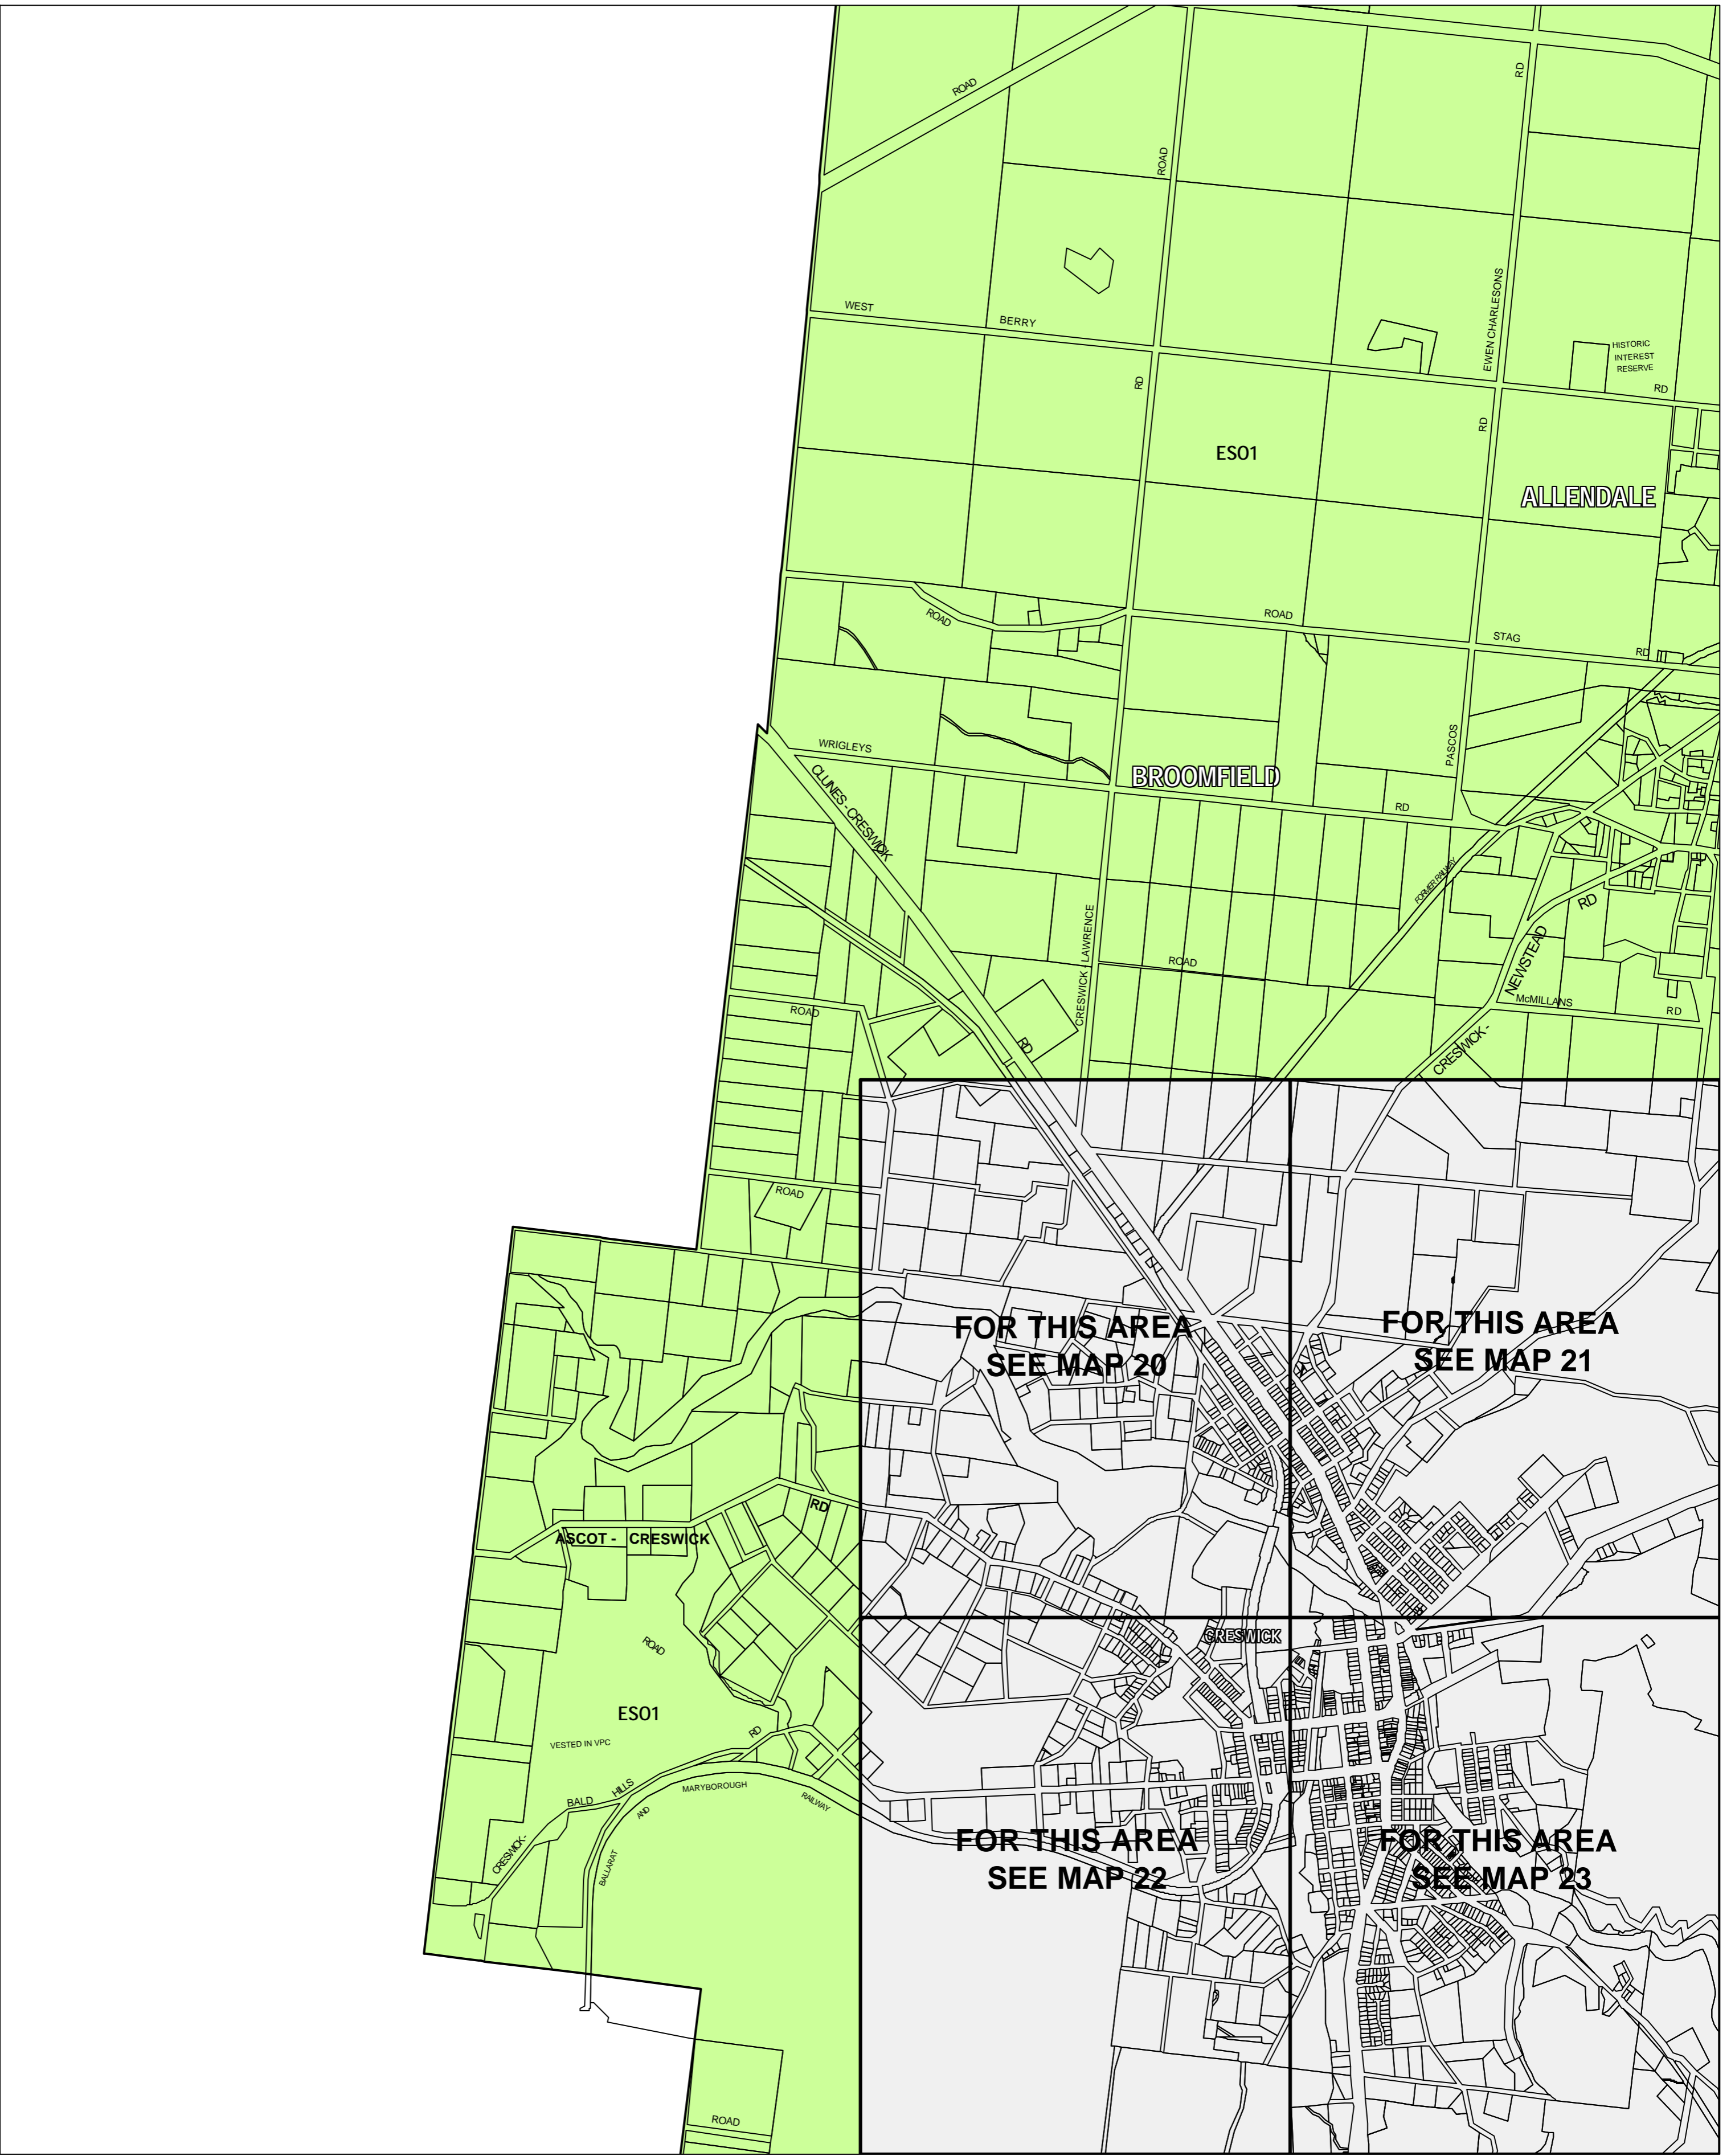

HEPBURN PLANNING SCHEME - LOCAL PROVISION

Overlays
ES01 Environmental Significance Overlay - Schedule 1

AUSTRALIAN MAP GRID ZONE 55

INDEX TO ADJOINING METRIC SERIES MAP

Printed: 29/6/2007