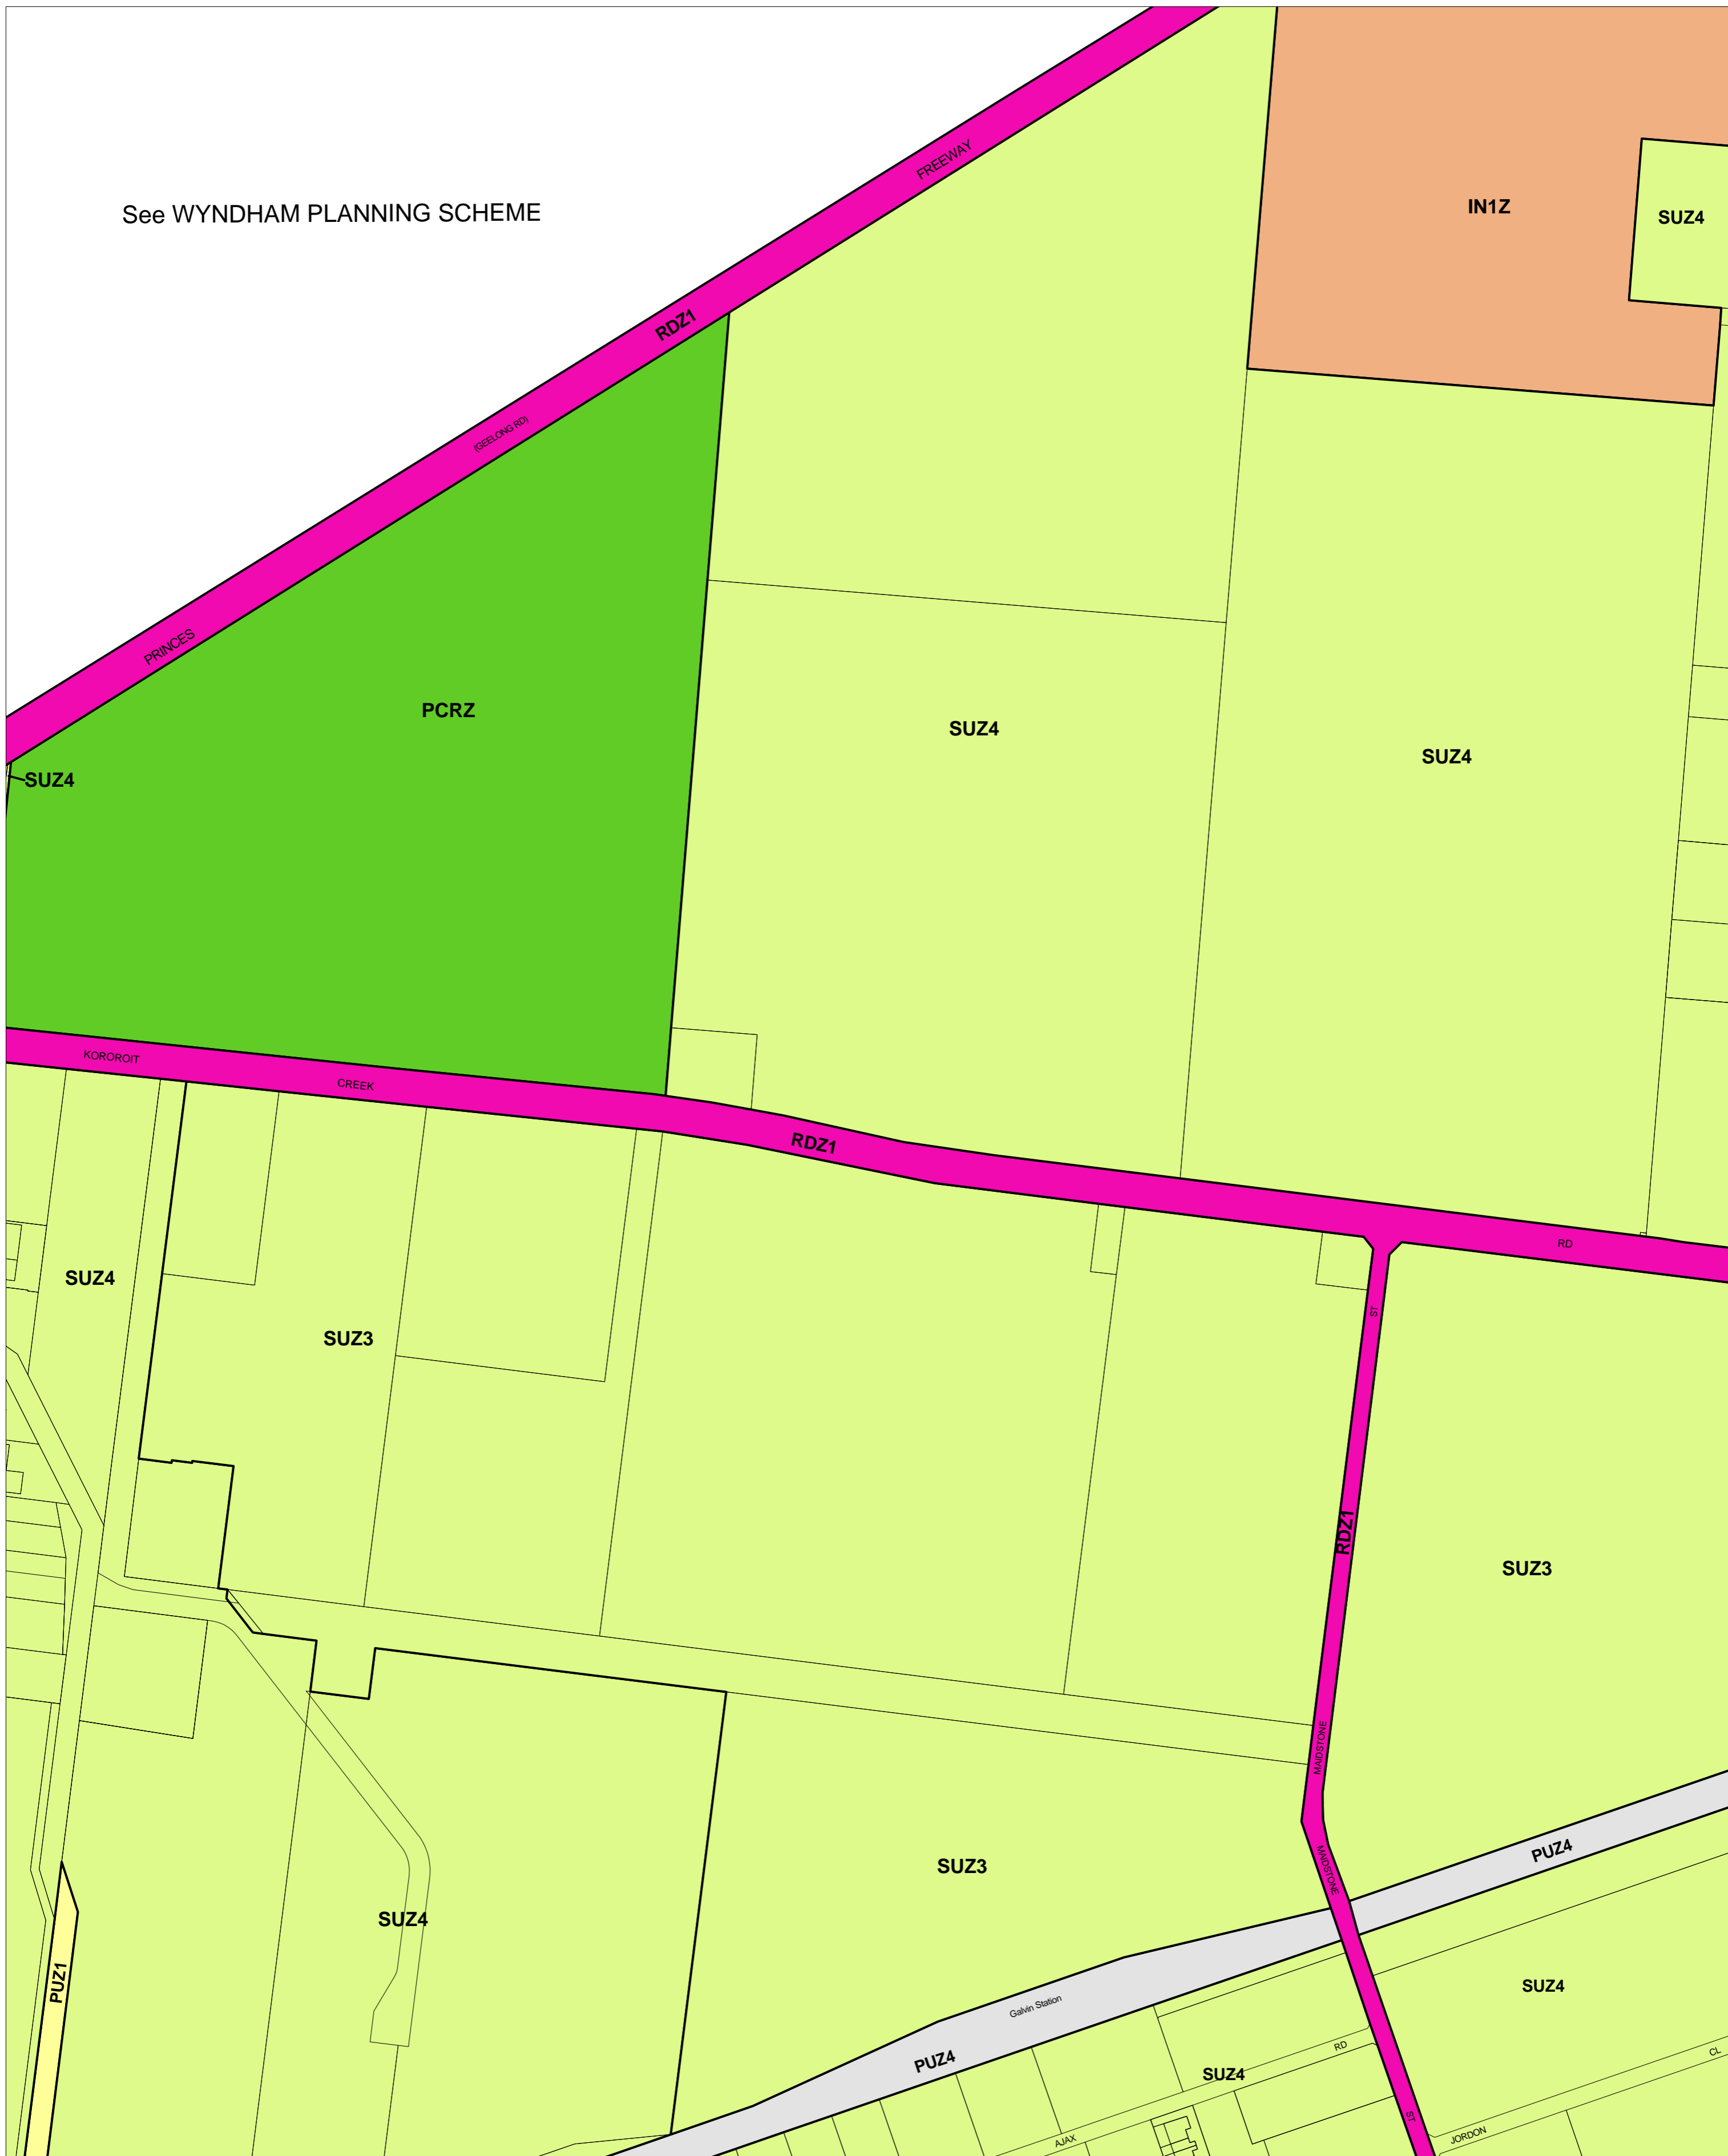

HOBSONS BAY PLANNING SCHEME - LOCAL PROVISION

See WYNDHAM PLANNING SCHEME

Industrial	IN1Z Industrial 1 Zone
Public Land	PCRZ Public Conservation And Resource Zone
	PUZ1 Public Use Zone Service And Utility
	PUZ4 Public Use Zone Transport
	RDZ1 Road Zone Category 1
Special Purpose	SUZ3 Special Use Zone 3
	SUZ4 Special Use Zone 4

AUSTRALIAN MAP GRID ZONE 55

Amendment C38
Printed: 25/11/2005