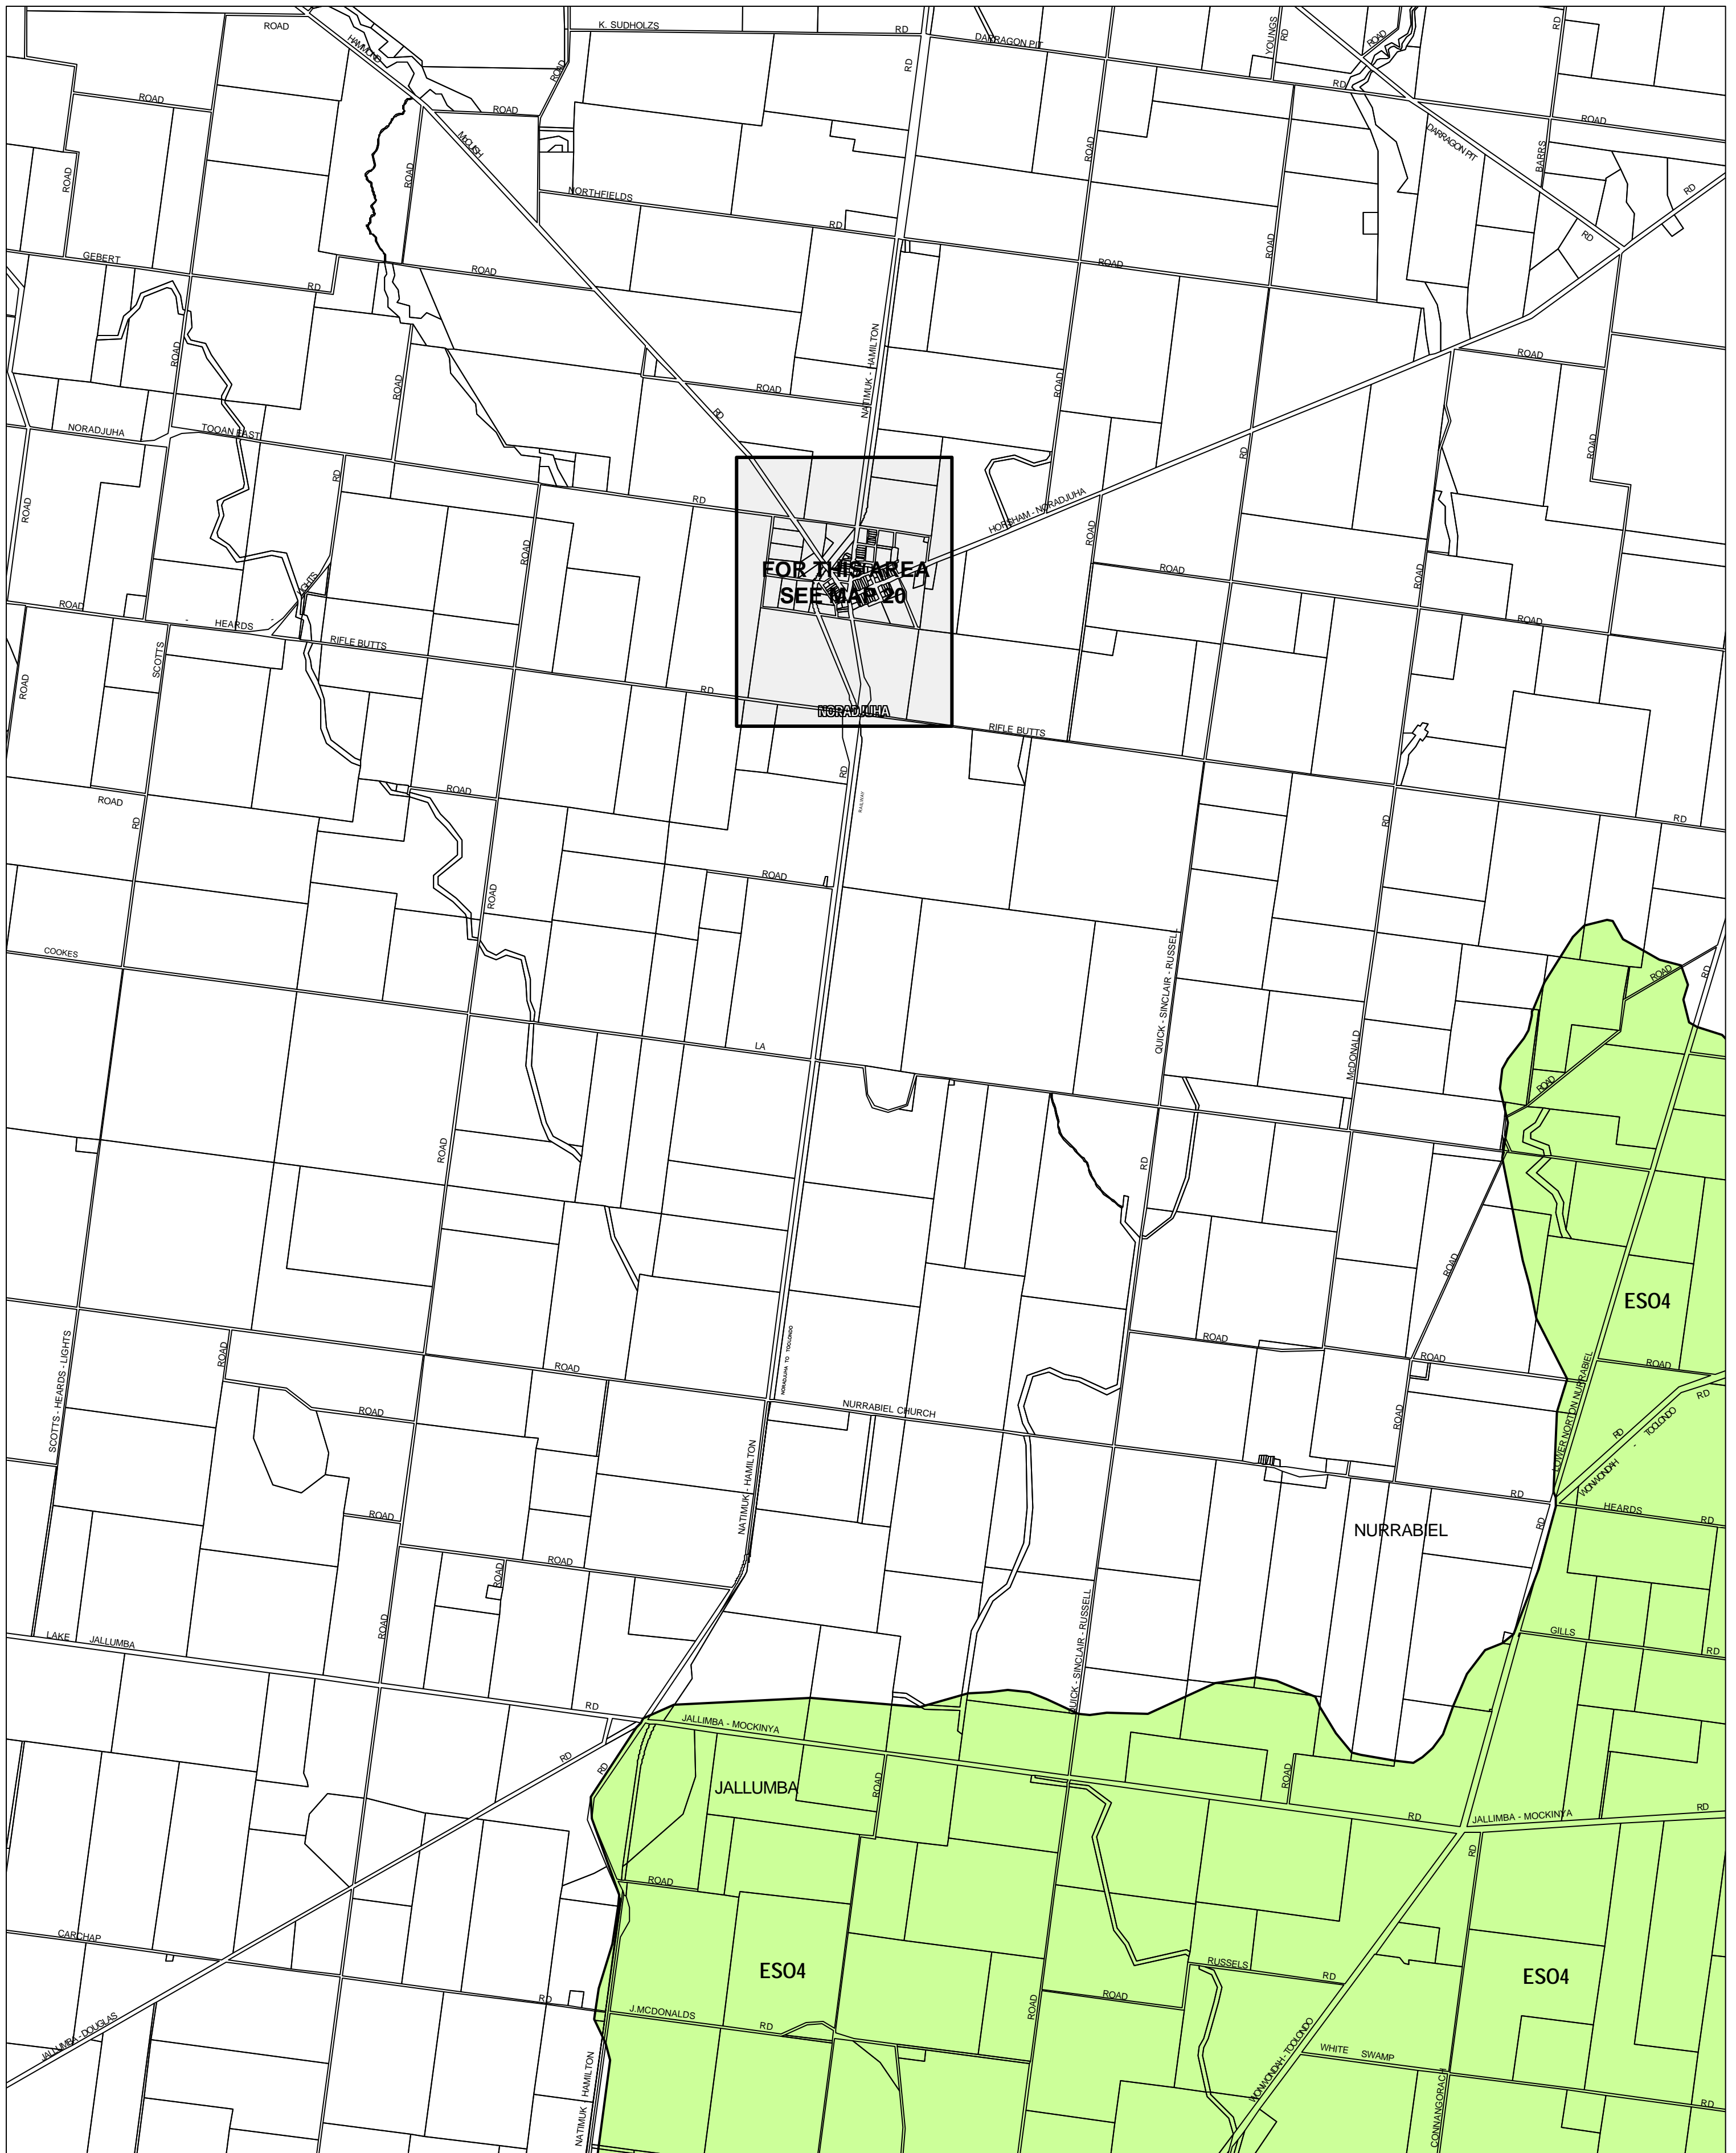

HORSHAM PLANNING SCHEME - LOCAL PROVISION

Overlays

- ES04 Environmental Significance Overlay - Schedule 4

AUSTRALIAN MAP GRID ZONE 54

Printed: 19/6/2007

AMENDMENT C5