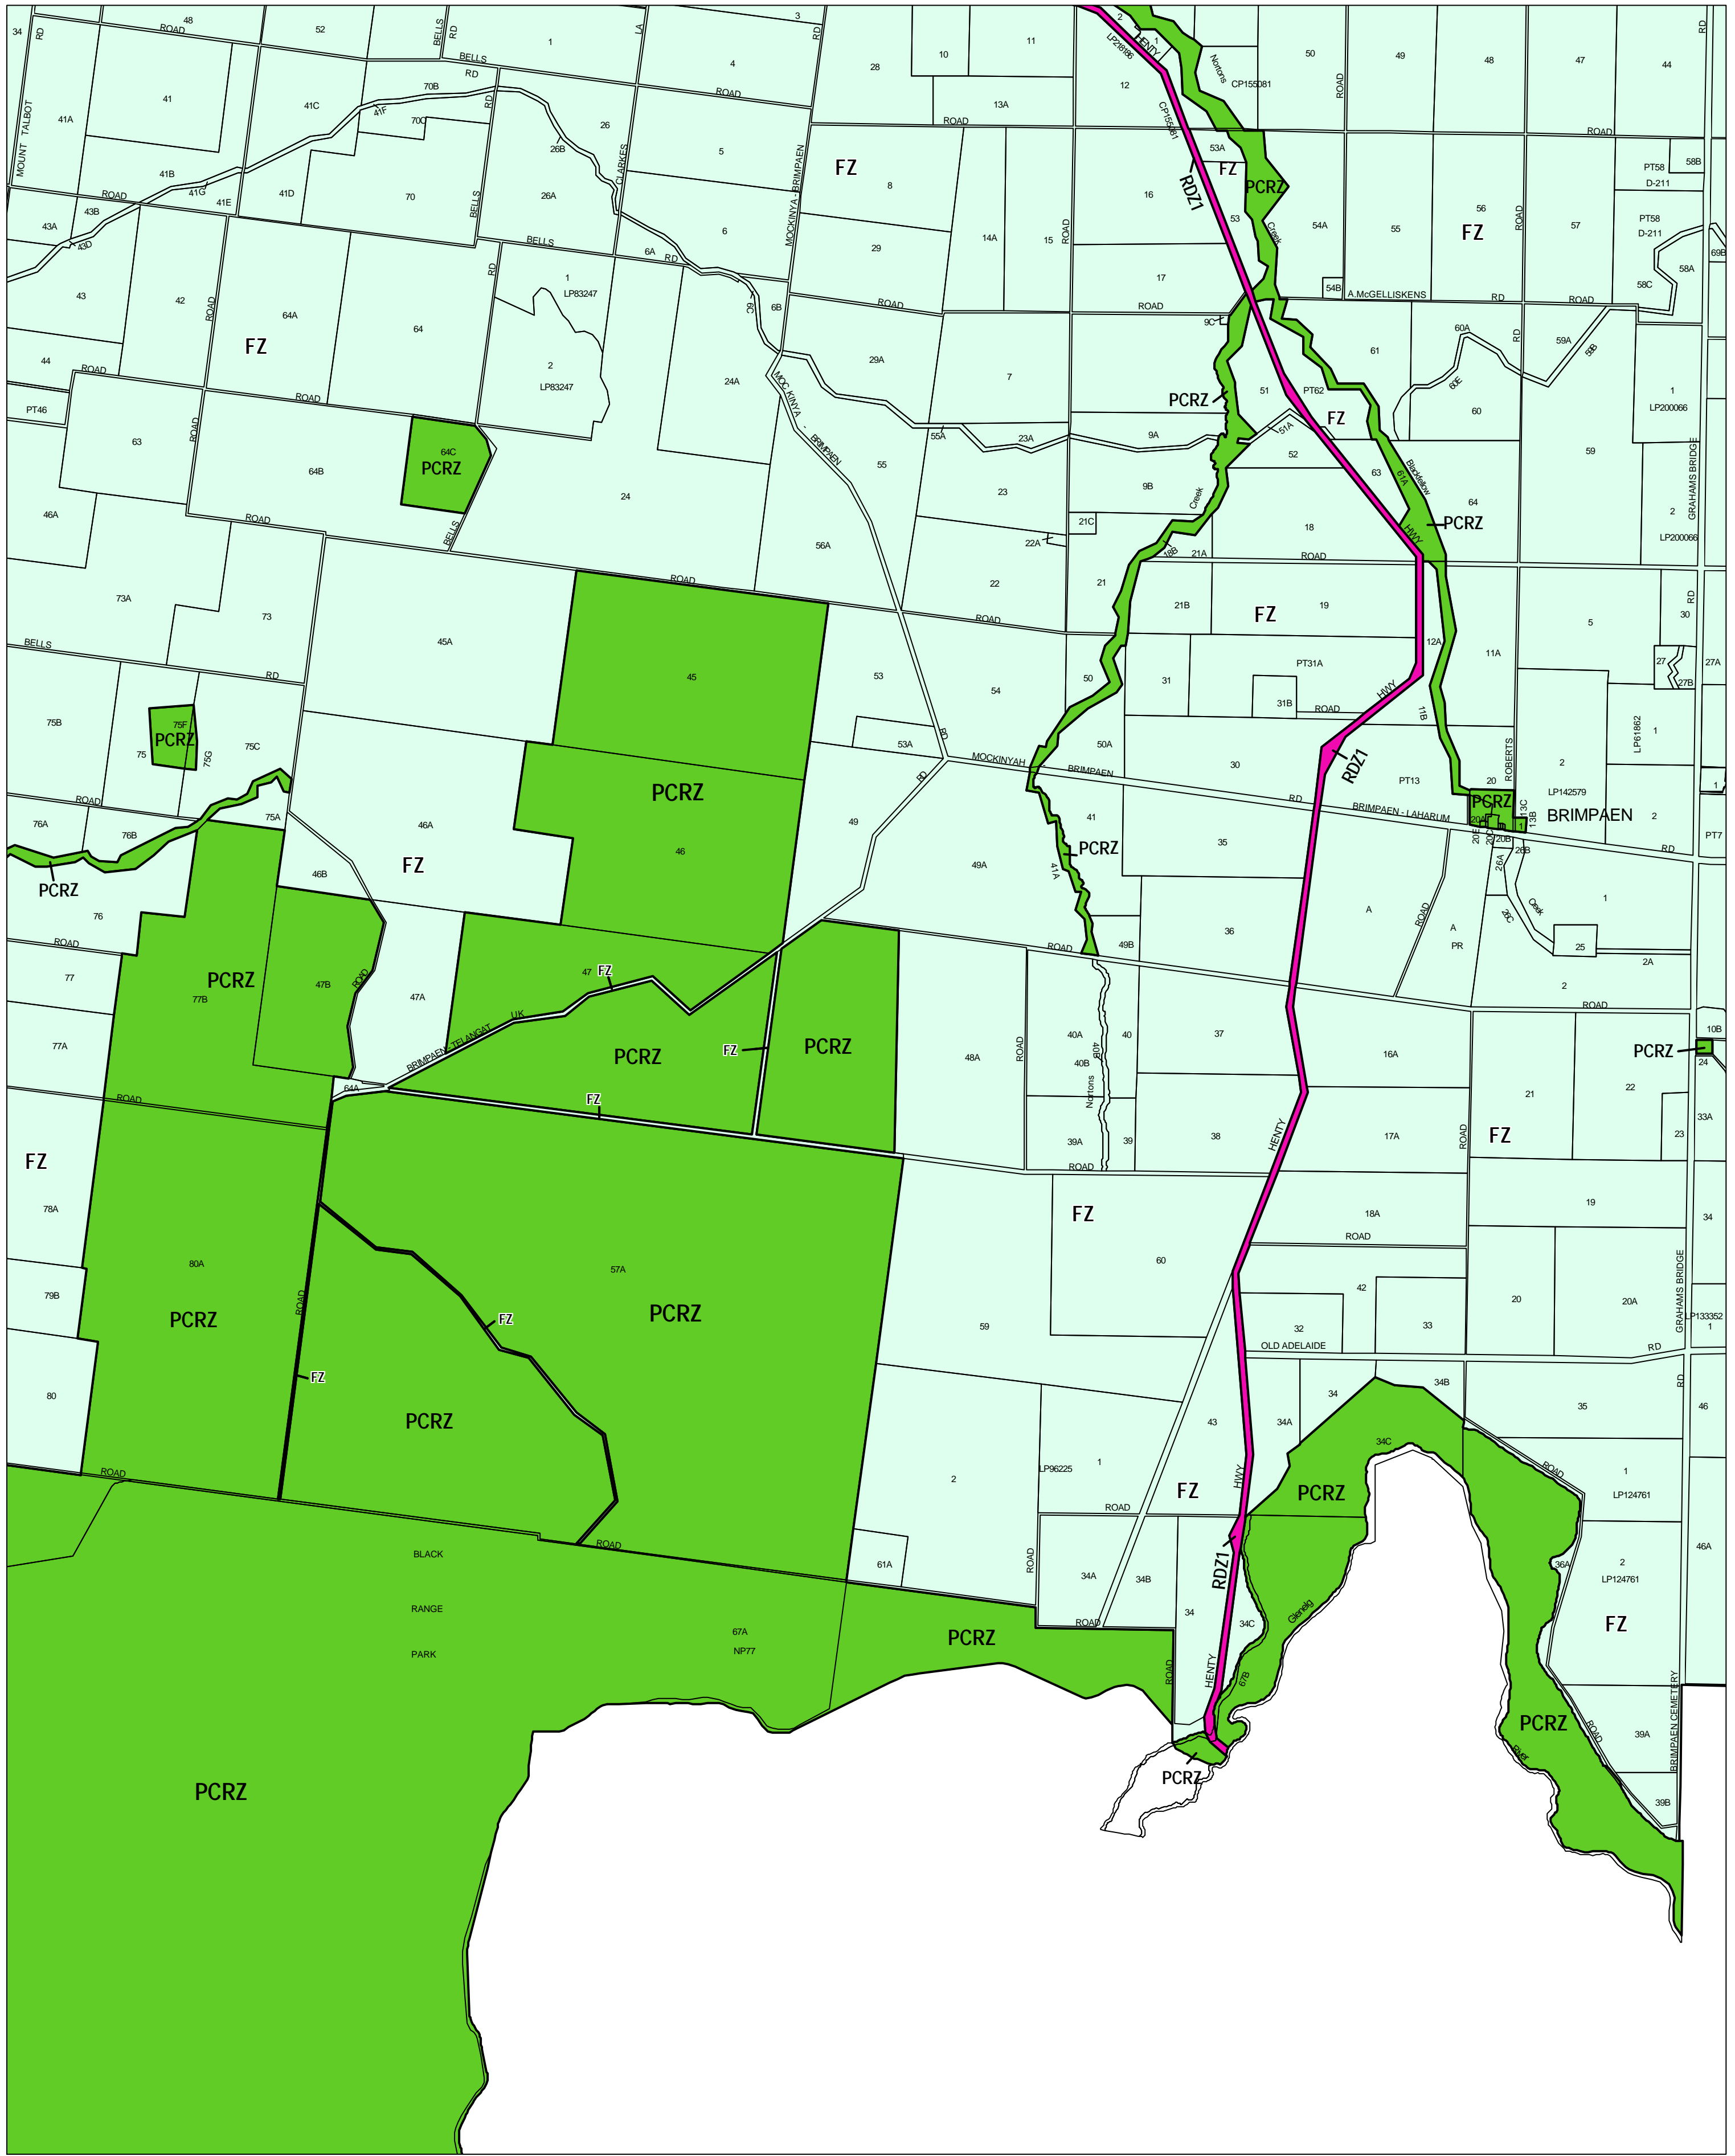

HORSHAM PLANNING SCHEME - LOCAL PROVISION

Public Land	
	Public Conservation And Resource Zone
	Road Zone - Category 1
Rural	
	Farming Zone

AUSTRALIAN MAP GRID ZONE 54

Printed: 12/7/2007

AMENDMENT C40