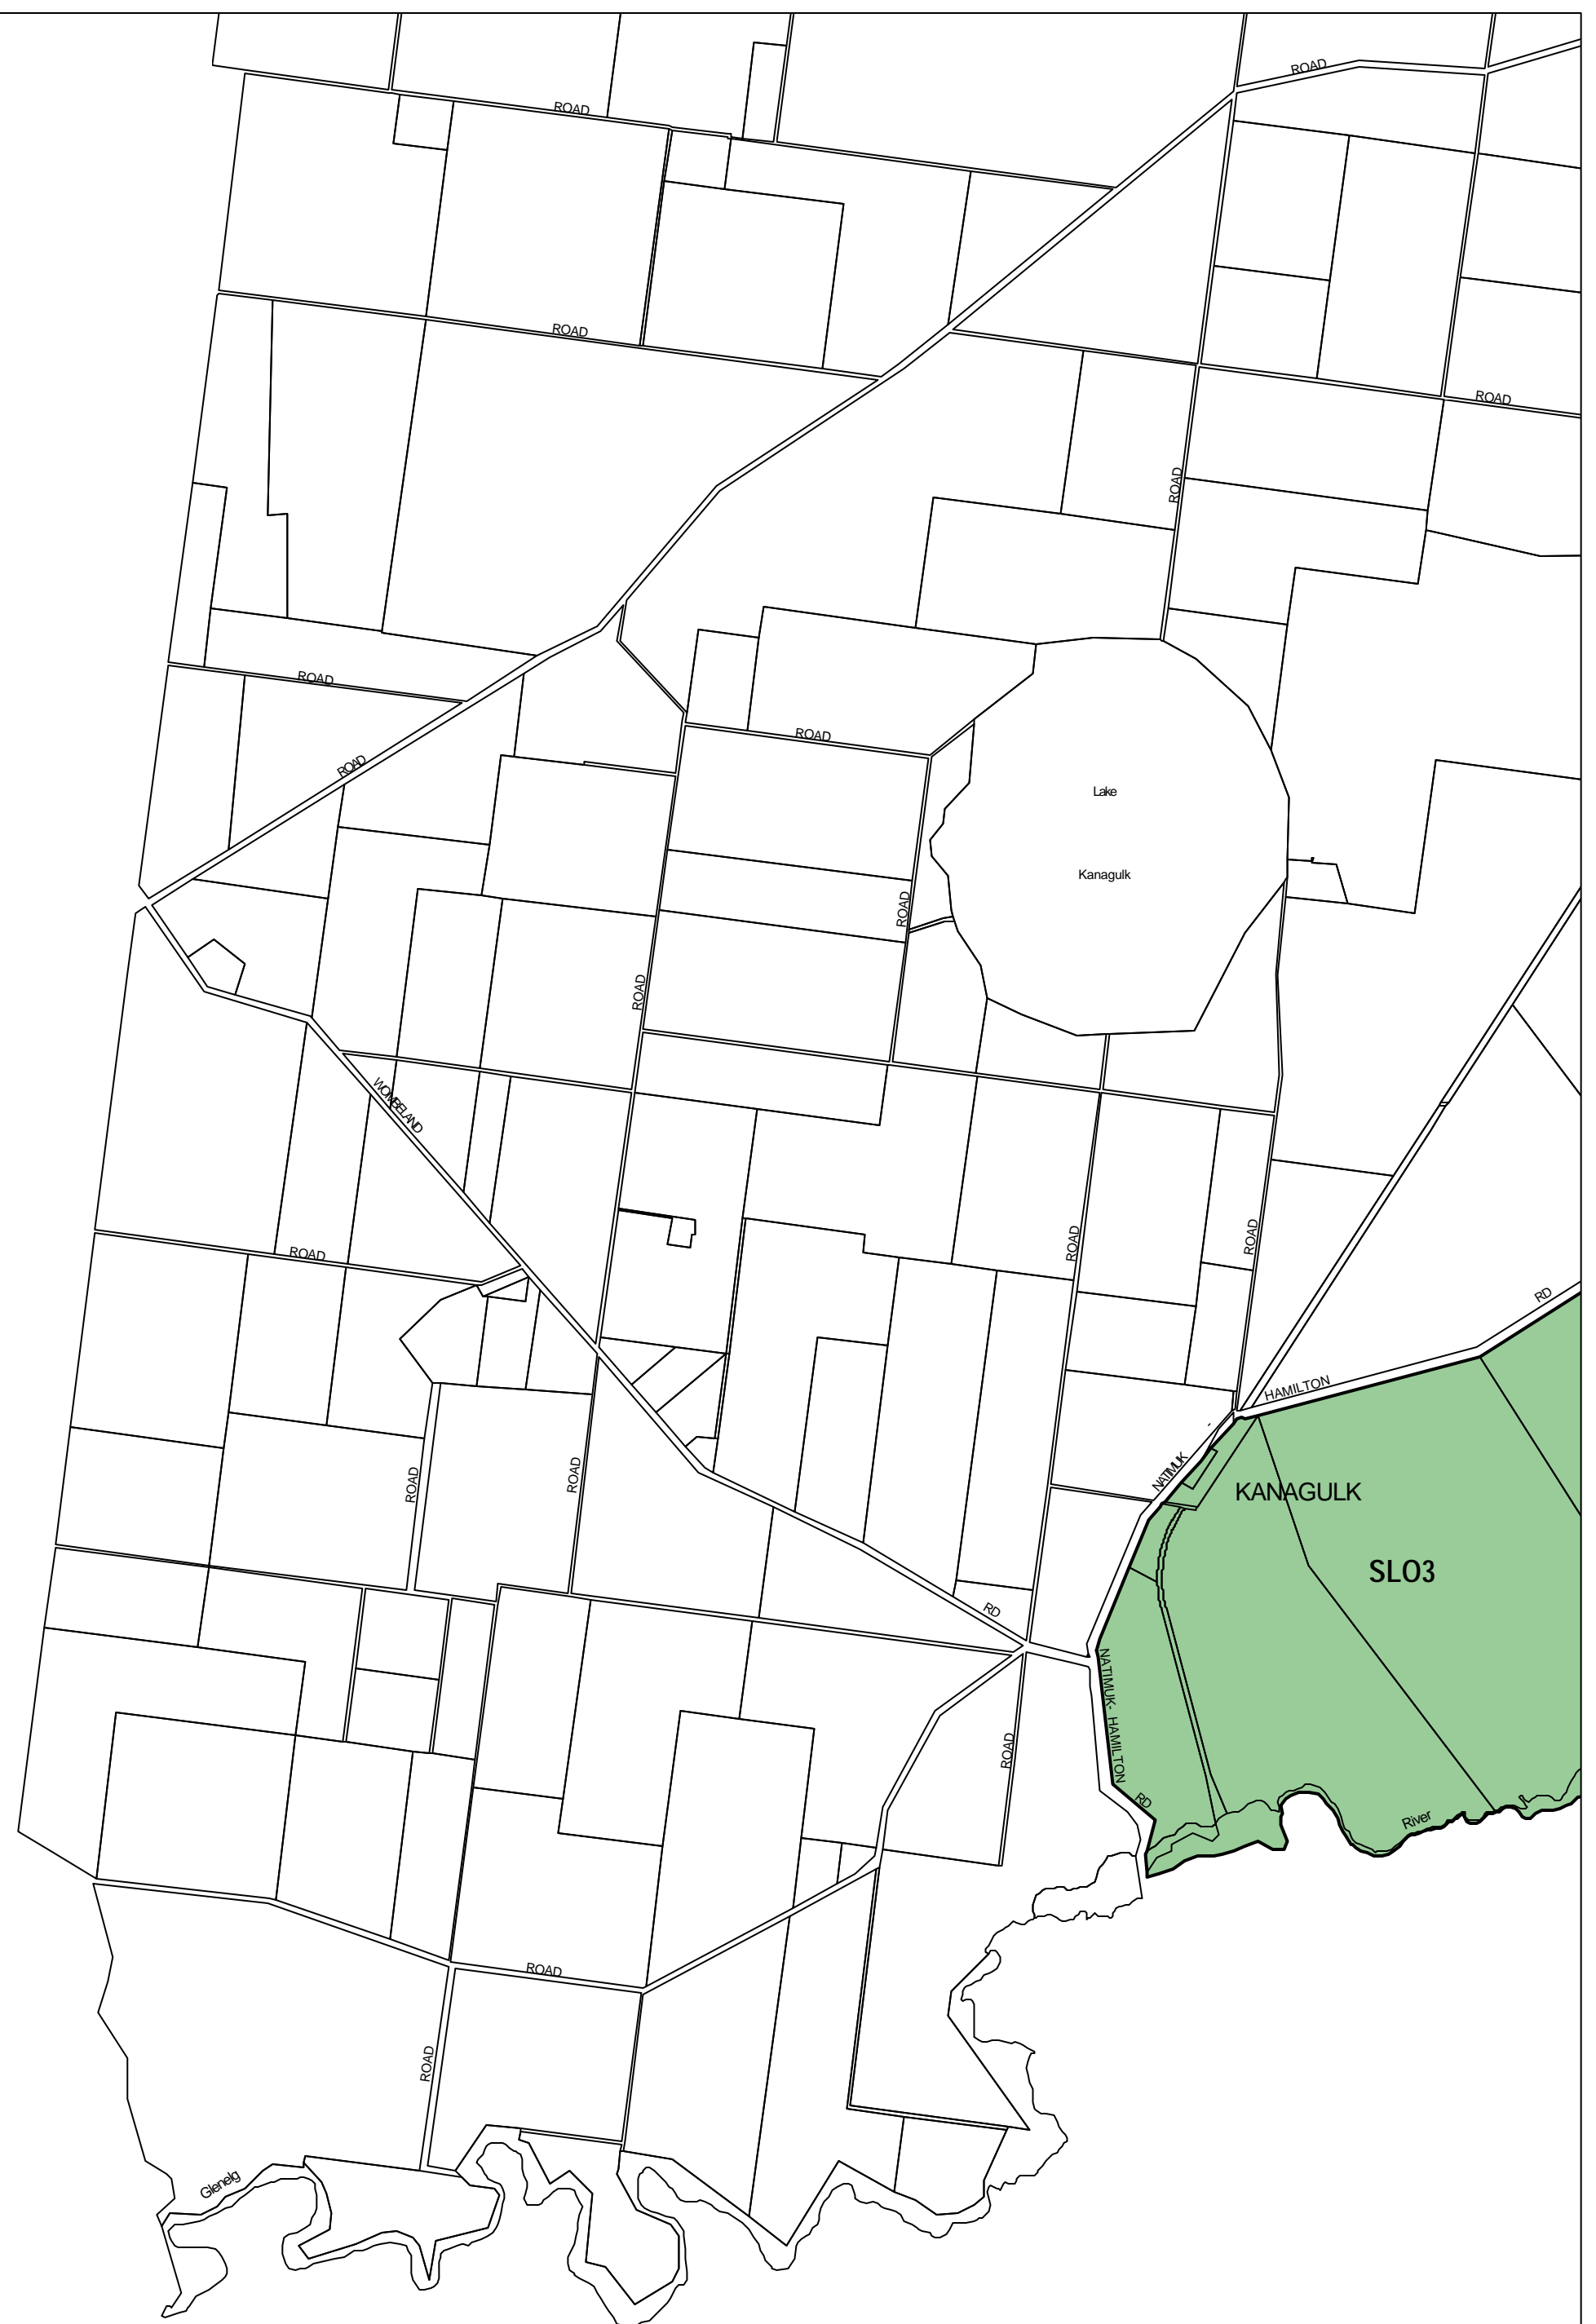

HORSHAM PLANNING SCHEME - LOCAL PROVISION

Overlays

SLO3 Significant Landscape Overlay - Schedule 3

AUSTRALIAN MAP GRID ZONE 54

Printed: 20/6/2007