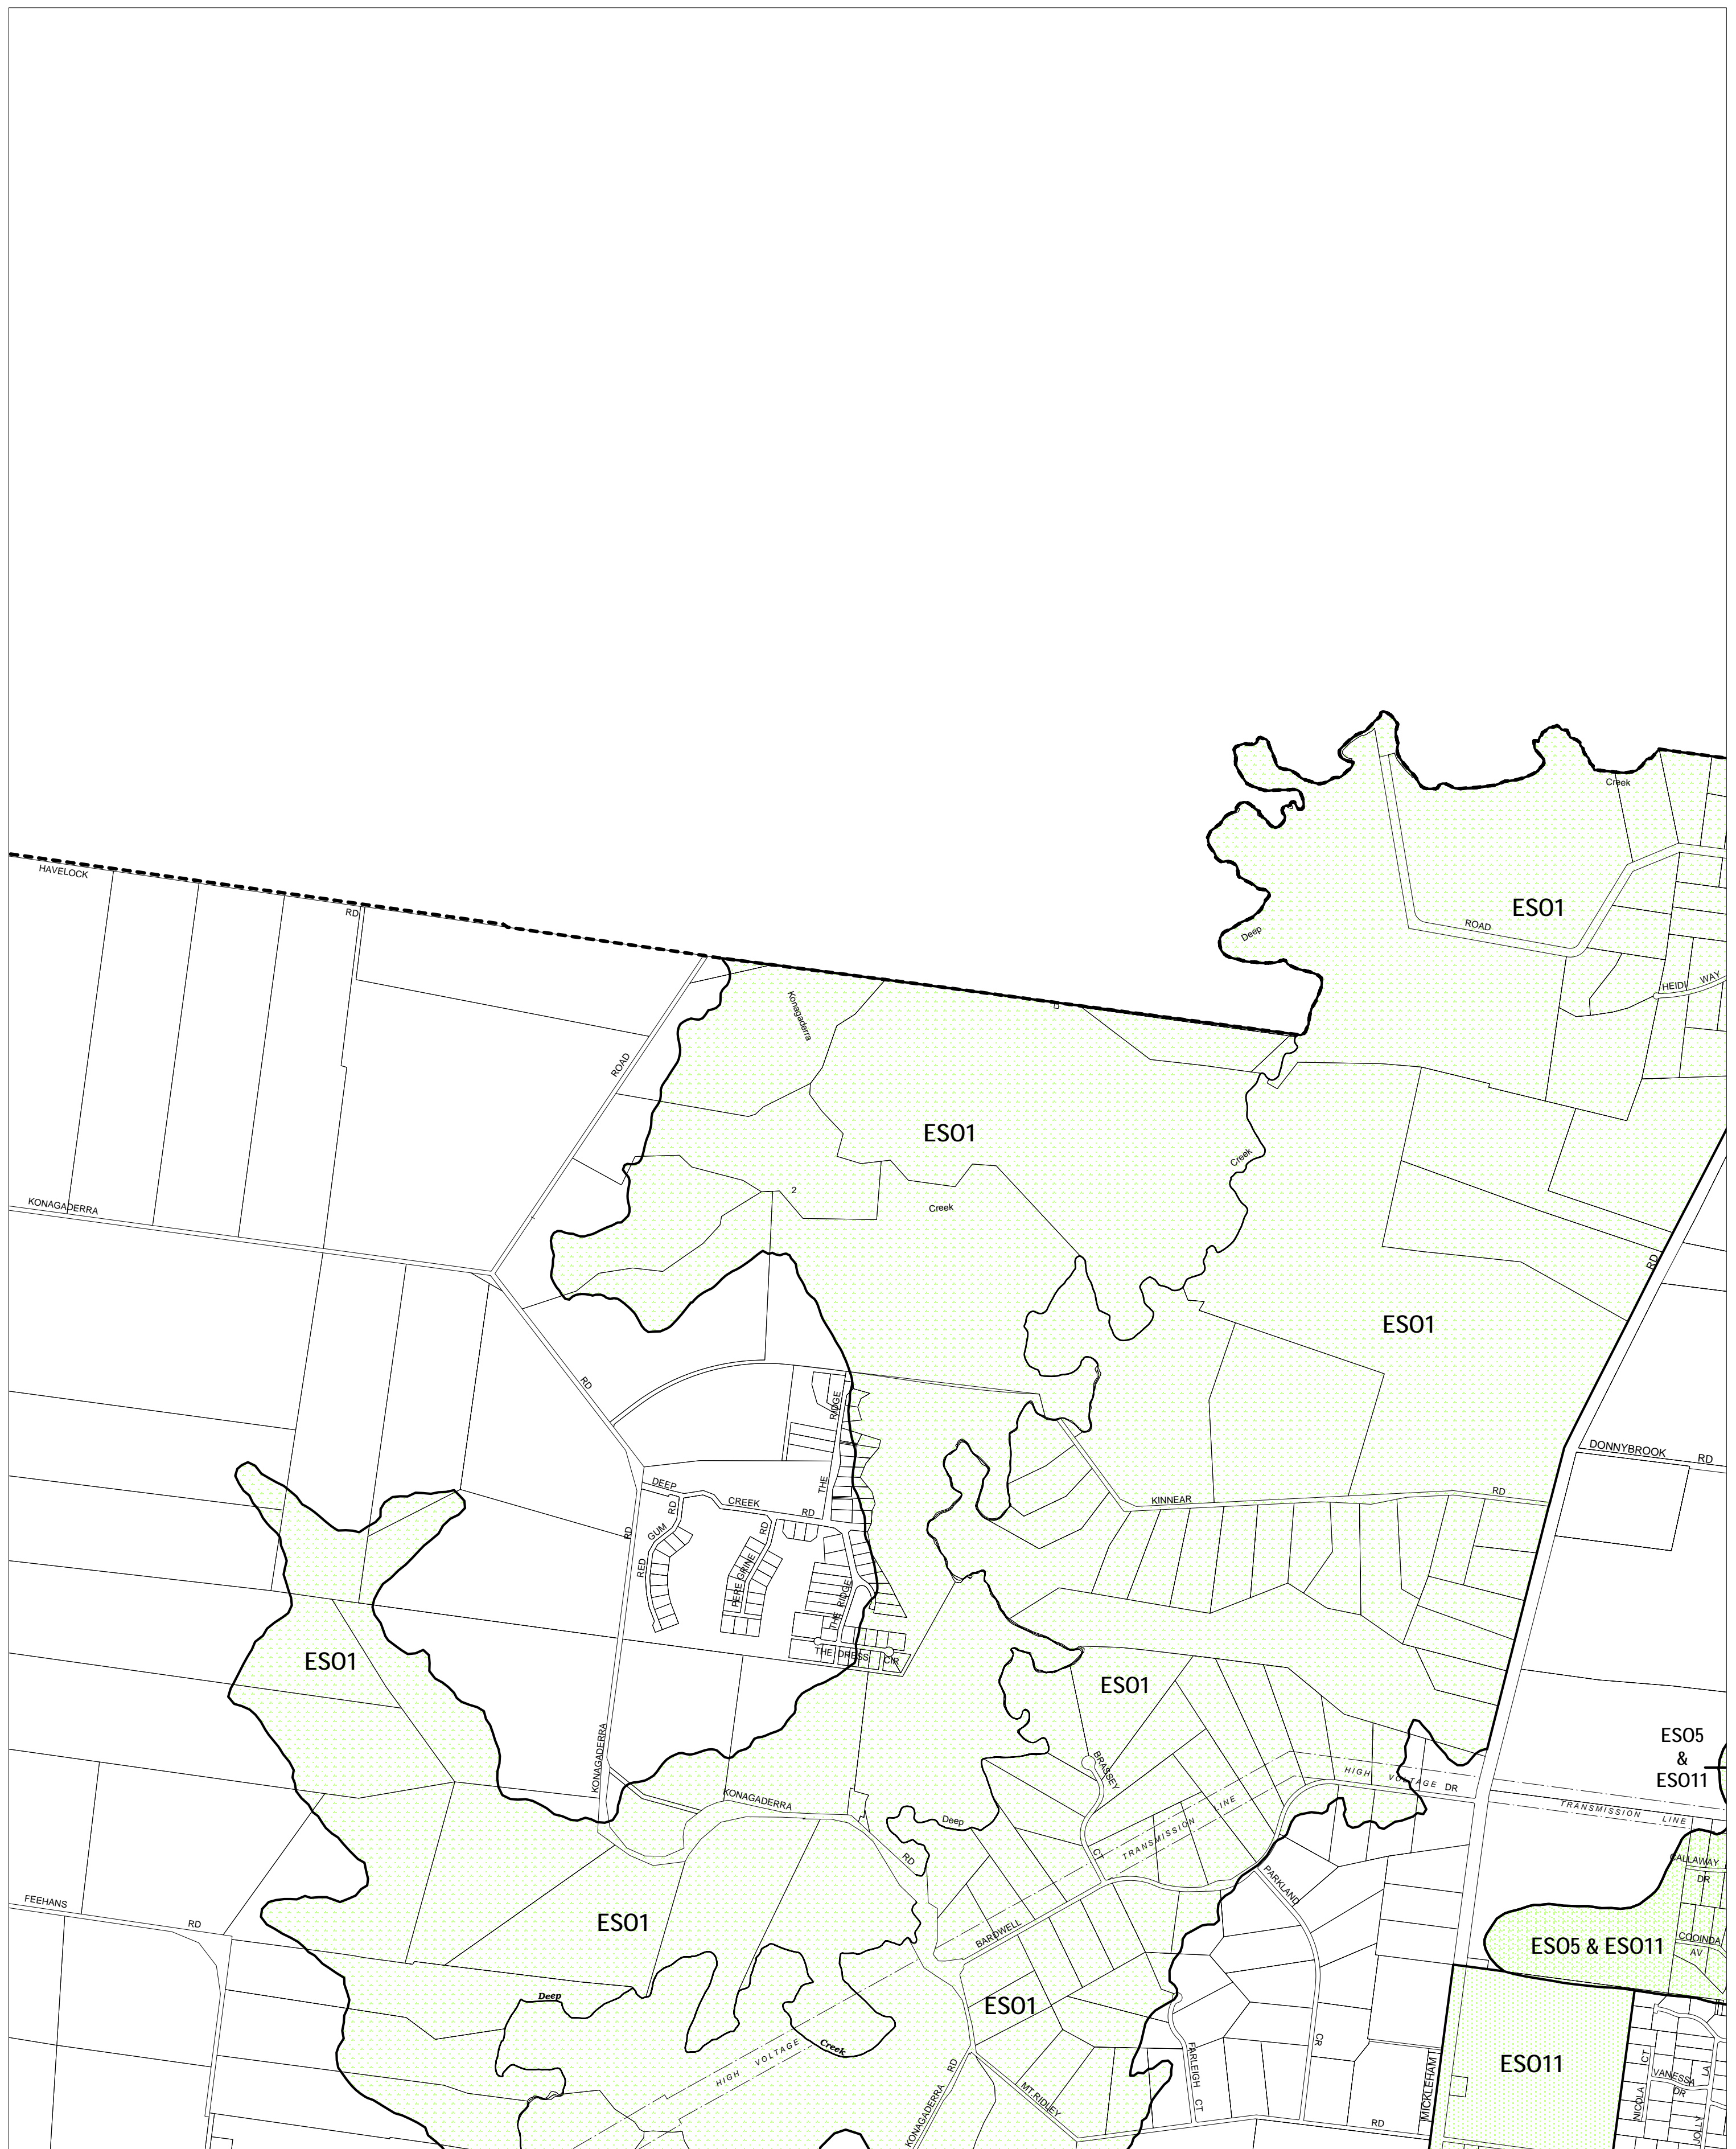

HUME PLANNING SCHEME - LOCAL PROVISION

Overlays	
ES01	Environmental Significance Overlay - Schedule 1
ES011	Environmental Significance Overlay - Schedule 11
ES05	Environmental Significance Overlay - Schedule 5

AUSTRALIAN MAP GRID ZONE 55

Printed: 19/7/2010

AMENDMENT VC68